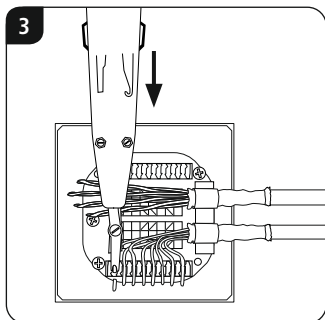

## Montageanweisung

JACK PIN DESIGNATIONS

	TIA-568A	TIA-568B
1	white/blue	white/blue
2	blue	blue
3	white/green	white/orange
4	green	orange
5	white/orange	white/green
6	orange	green
7	white/brown	white/brown
8	brown	brown