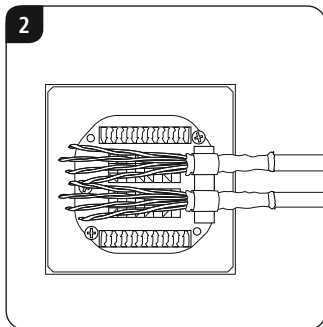

## Montageanweisung

JACK PIN DESIGNATIONS

	TIA-568A	TIA-568B
1	white/blue	white/blue
2	blue	blue
3	white/green	white/orange
4	green	orange
5	white/orange	white/green
6	orange	green
7	white/brown	white/brown
8	brown	brown