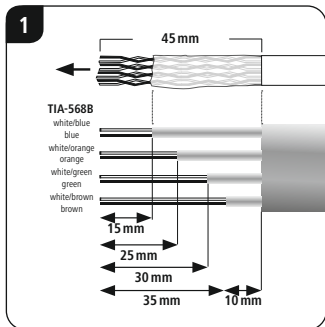

## Montageanweisung

JACK PIN DESIGNATIONS

	TIA-568A	TIA-568B
1	white/blue	white/blue
2	blue	blue
3	white/green	white/orange
4	green	orange
5	white/orange	white/green
6	orange	green
7	white/brown	white/brown
8	brown	brown