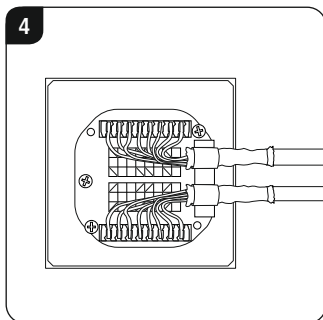

## Montageanweisung

JACK PIN DESIGNATIONS

	TIA-568A	TIA-568B
1	white/blue	white/blue
2	blue	blue
3	white/green	white/orange
4	green	orange
5	white/orange	white/green
6	orange	green
7	white/brown	white/brown
8	brown	brown