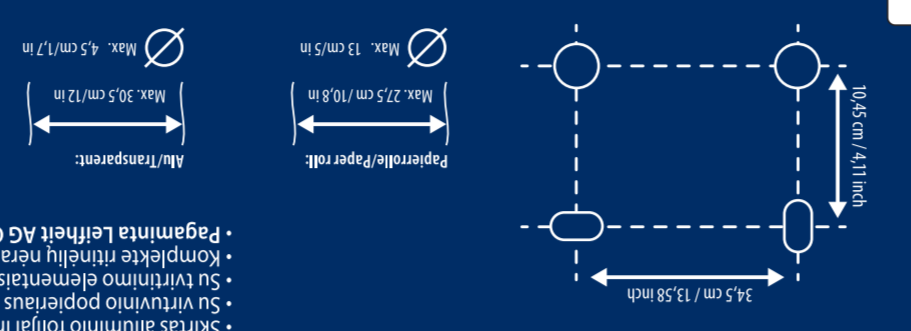

5-673-0242

125420

E-vina kašīr. hnědá (Pírol 230g)

I.D.: 380 x 262 x 90 mm

06

PARAT WANDROLLENHALTER WALL MOUNTED ROLL HOLDER

Entfernen / Inductive Easy wall mounting

382

100

102

Quality & Design by Leifheit AG. Made in Czech Republic. www.leifheit.com

PARAT WANDROLLENHALTER WALL MOUNTED ROLL HOLDER

PARAT WANDROLLENHALTER WALL MOUNTED ROLL HOLDER

PARAT WANDROLLENHALTER WALL MOUNTED ROLL HOLDER

PARAT WANDROLLENHALTER WALL MOUNTED ROLL HOLDER

PARAT WANDROLLENHALTER WALL MOUNTED ROLL HOLDER

100

386

570

90

264

92

266

91

830