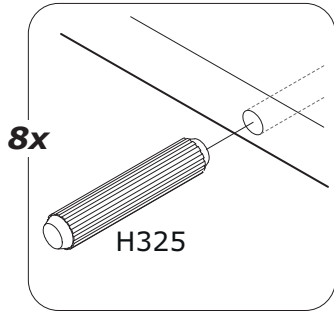

G199
x4

H138
x1

FI9452
2100x355x30mm/
82,67"x13,97"x1,18"

FI9451
2100x355x30mm/
82,67"x13,97"x1,18"

SH3850
1053x392x2mm/
41,45"x15,43"x0,08"

BOX 1/2

PI7646
379x319x22mm/
14,92"x12,56"x0,86"

PI7644
379x333x22mm/
14,92"x13,11"x0,86"

CA3965
440x357x30mm/
17,32"x14,05"x1,18"

BA2430
440x357x30mm/
17,32"x14,05"x1,18"

BOX 2/2

1

2

3

4

5