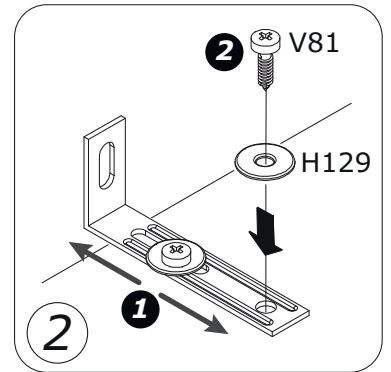

6

7

8

9

IT IS RECOMMENDED THAT THE ANTI-TIP KIT INCLUDED WITH THIS PRODUCT BE INSTALLED FOR ADDED SAFETY AND STABILITY.
 IT IS ESSENTIAL TO USE WALL ANCHORS APPROPRIATE FOR YOUR WALL TYPE (I.E. PLASTER, DRY-WALL, CONCRETE, ETC.), ALONG WITH APPROPRIATE SCREWS, FOR PROPER MOUNTING.
 THE SCREWS INCLUDED IN THIS ANTI-TIP KIT MAY NOT BE SUITED FOR ALL WALL TYPES.
 MOUNTING TO WOOD STUDS IS RECOMMENDED.
 CONSULT A QUALIFIED PROFESSIONAL OR YOUR LOCAL HARDWARE STORE FOR APPROPRIATE MOUNTING HARDWARE SUITED FOR YOUR SPECIFIC WALL MEDIUM.