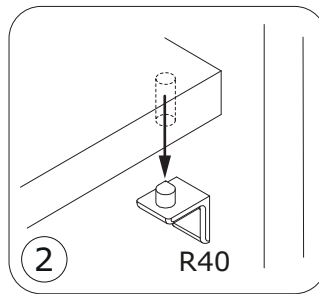

6

7

8

9

IT IS RECOMMENDED THAT THE ANTI-TIP KIT INCLUDED WITH THIS PRODUCT BE INSTALLED FOR ADDED SAFETY AND STABILITY.
 IT IS ESSENTIAL TO USE WALL ANCHORS APPROPRIATE FOR YOUR WALL TYPE (I.E. PLASTER, DRY-WALL, CONCRETE, ETC.), ALONG WITH APPROPRIATE SCREWS, FOR PROPER MOUNTING.
 THE SCREWS INCLUDED IN THIS ANTI-TIP KIT MAY NOT BE SUITED FOR ALL WALL TYPES.
 MOUNTING TO WOOD STUDS IS RECOMMENDED.
 CONSULT A QUALIFIED PROFESSIONAL OR YOUR LOCAL HARDWARE STORE FOR APPROPRIATE MOUNTING HARDWARE SUITED FOR YOUR SPECIFIC WALL MEDIUM.