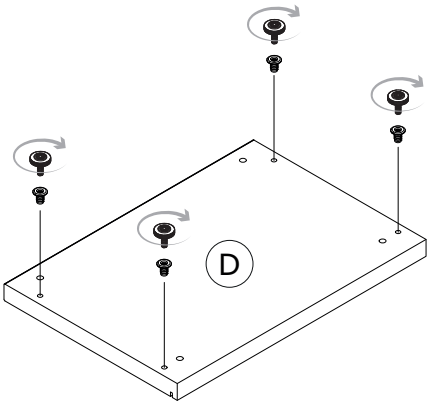

G199
x4

H138
x1

FI9452
2100x355x30mm/
82,67"x13,97"x1,18"

FI9451
2100x355x30mm/
82,67"x13,97"x1,18"

SH3850
1053x392x2mm/
41,45"x15,43"x0,08"

BOX 1/2

PI7646
379x319x22mm/
14,92"x12,56"x0,86"

PI7644
379x333x22mm/
14,92"x13,11"x0,86"

CA3965
440x357x30mm/
17,32"x14,05"x1,18"

BA2430
440x357x30mm/
17,32"x14,05"x1,18"

BOX 2/2

1

2

3

4

5

6

7

8

9

IT IS RECOMMENDED THAT THE ANTI-TIP KIT INCLUDED WITH THIS PRODUCT BE INSTALLED FOR ADDED SAFETY AND STABILITY.
 IT IS ESSENTIAL TO USE WALL ANCHORS APPROPRIATE FOR YOUR WALL TYPE (I.E. PLASTER, DRY-WALL, CONCRETE, ETC.), ALONG WITH APPROPRIATE SCREWS, FOR PROPER MOUNTING.
 THE SCREWS INCLUDED IN THIS ANTI-TIP KIT MAY NOT BE SUITED FOR ALL WALL TYPES.
 MOUNTING TO WOOD STUDS IS RECOMMENDED.
 CONSULT A QUALIFIED PROFESSIONAL OR YOUR LOCAL HARDWARE STORE FOR APPROPRIATE MOUNTING HARDWARE SUITED FOR YOUR SPECIFIC WALL MEDIUM.