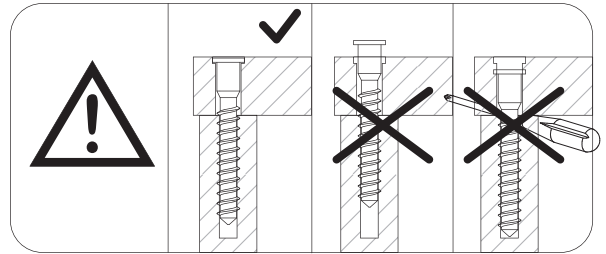

6

7

8

9

IT IS RECOMMENDED THAT THE ANTI-TIP KIT INCLUDED WITH THIS PRODUCT BE INSTALLED FOR ADDED SAFETY AND STABILITY.
 IT IS ESSENTIAL TO USE WALL ANCHORS APPROPRIATE FOR YOUR WALL TYPE (I.E. PLASTER, DRY-WALL, CONCRETE, ETC.), ALONG WITH APPROPRIATE SCREWS, FOR PROPER MOUNTING.
 THE SCREWS INCLUDED IN THIS ANTI-TIP KIT MAY NOT BE SUITED FOR ALL WALL TYPES.
 MOUNTING TO WOOD STUDS IS RECOMMENDED.
 CONSULT A QUALIFIED PROFESSIONAL OR YOUR LOCAL HARDWARE STORE FOR APPROPRIATE MOUNTING HARDWARE SUITED FOR YOUR SPECIFIC WALL MEDIUM.