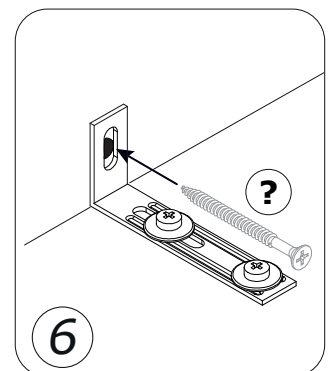

6

7

8

9

IT IS RECOMMENDED THAT THE ANTI-TIP KIT INCLUDED WITH THIS PRODUCT BE INSTALLED FOR ADDED SAFETY AND STABILITY.
 IT IS ESSENTIAL TO USE WALL ANCHORS APPROPRIATE FOR YOUR WALL TYPE (I.E. PLASTER, DRY-WALL, CONCRETE, ETC.), ALONG WITH APPROPRIATE SCREWS, FOR PROPER MOUNTING.
 THE SCREWS INCLUDED IN THIS ANTI-TIP KIT MAY NOT BE SUITED FOR ALL WALL TYPES.
 MOUNTING TO WOOD STUDS IS RECOMMENDED.
 CONSULT A QUALIFIED PROFESSIONAL OR YOUR LOCAL HARDWARE STORE FOR APPROPRIATE MOUNTING HARDWARE SUITED FOR YOUR SPECIFIC WALL MEDIUM.