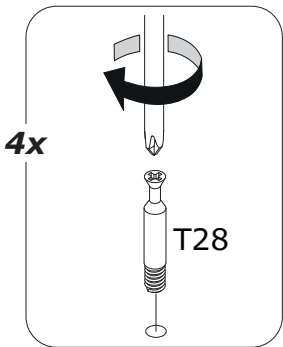

G199
x4

H138
x1

FI9452
2100x355x30mm/
82,67"x13,97"x1,18"

FI9451
2100x355x30mm/
82,67"x13,97"x1,18"

SH3850
1053x392x2mm/
41,45"x15,43"x0,08"

BOX 1/2

PI7646
379x319x22mm/
14,92"x12,56"x0,86"

PI7644
379x333x22mm/
14,92"x13,11"x0,86"

CA3965
440x357x30mm/
17,32"x14,05"x1,18"

BA2430
440x357x30mm/
17,32"x14,05"x1,18"

BOX 2/2

1

2

3

4

5