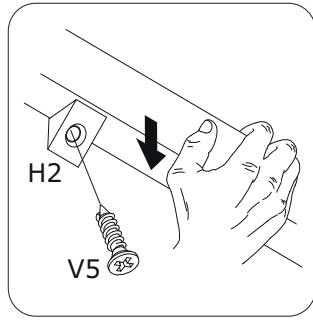

6

7

8

9

IT IS RECOMMENDED THAT THE ANTI-TIP KIT INCLUDED WITH THIS PRODUCT BE INSTALLED FOR ADDED SAFETY AND STABILITY.
 IT IS ESSENTIAL TO USE WALL ANCHORS APPROPRIATE FOR YOUR WALL TYPE (I.E. PLASTER, DRY-WALL, CONCRETE, ETC.), ALONG WITH APPROPRIATE SCREWS, FOR PROPER MOUNTING.
 THE SCREWS INCLUDED IN THIS ANTI-TIP KIT MAY NOT BE SUITED FOR ALL WALL TYPES.
 MOUNTING TO WOOD STUDS IS RECOMMENDED.
 CONSULT A QUALIFIED PROFESSIONAL OR YOUR LOCAL HARDWARE STORE FOR APPROPRIATE MOUNTING HARDWARE SUITED FOR YOUR SPECIFIC WALL MEDIUM.