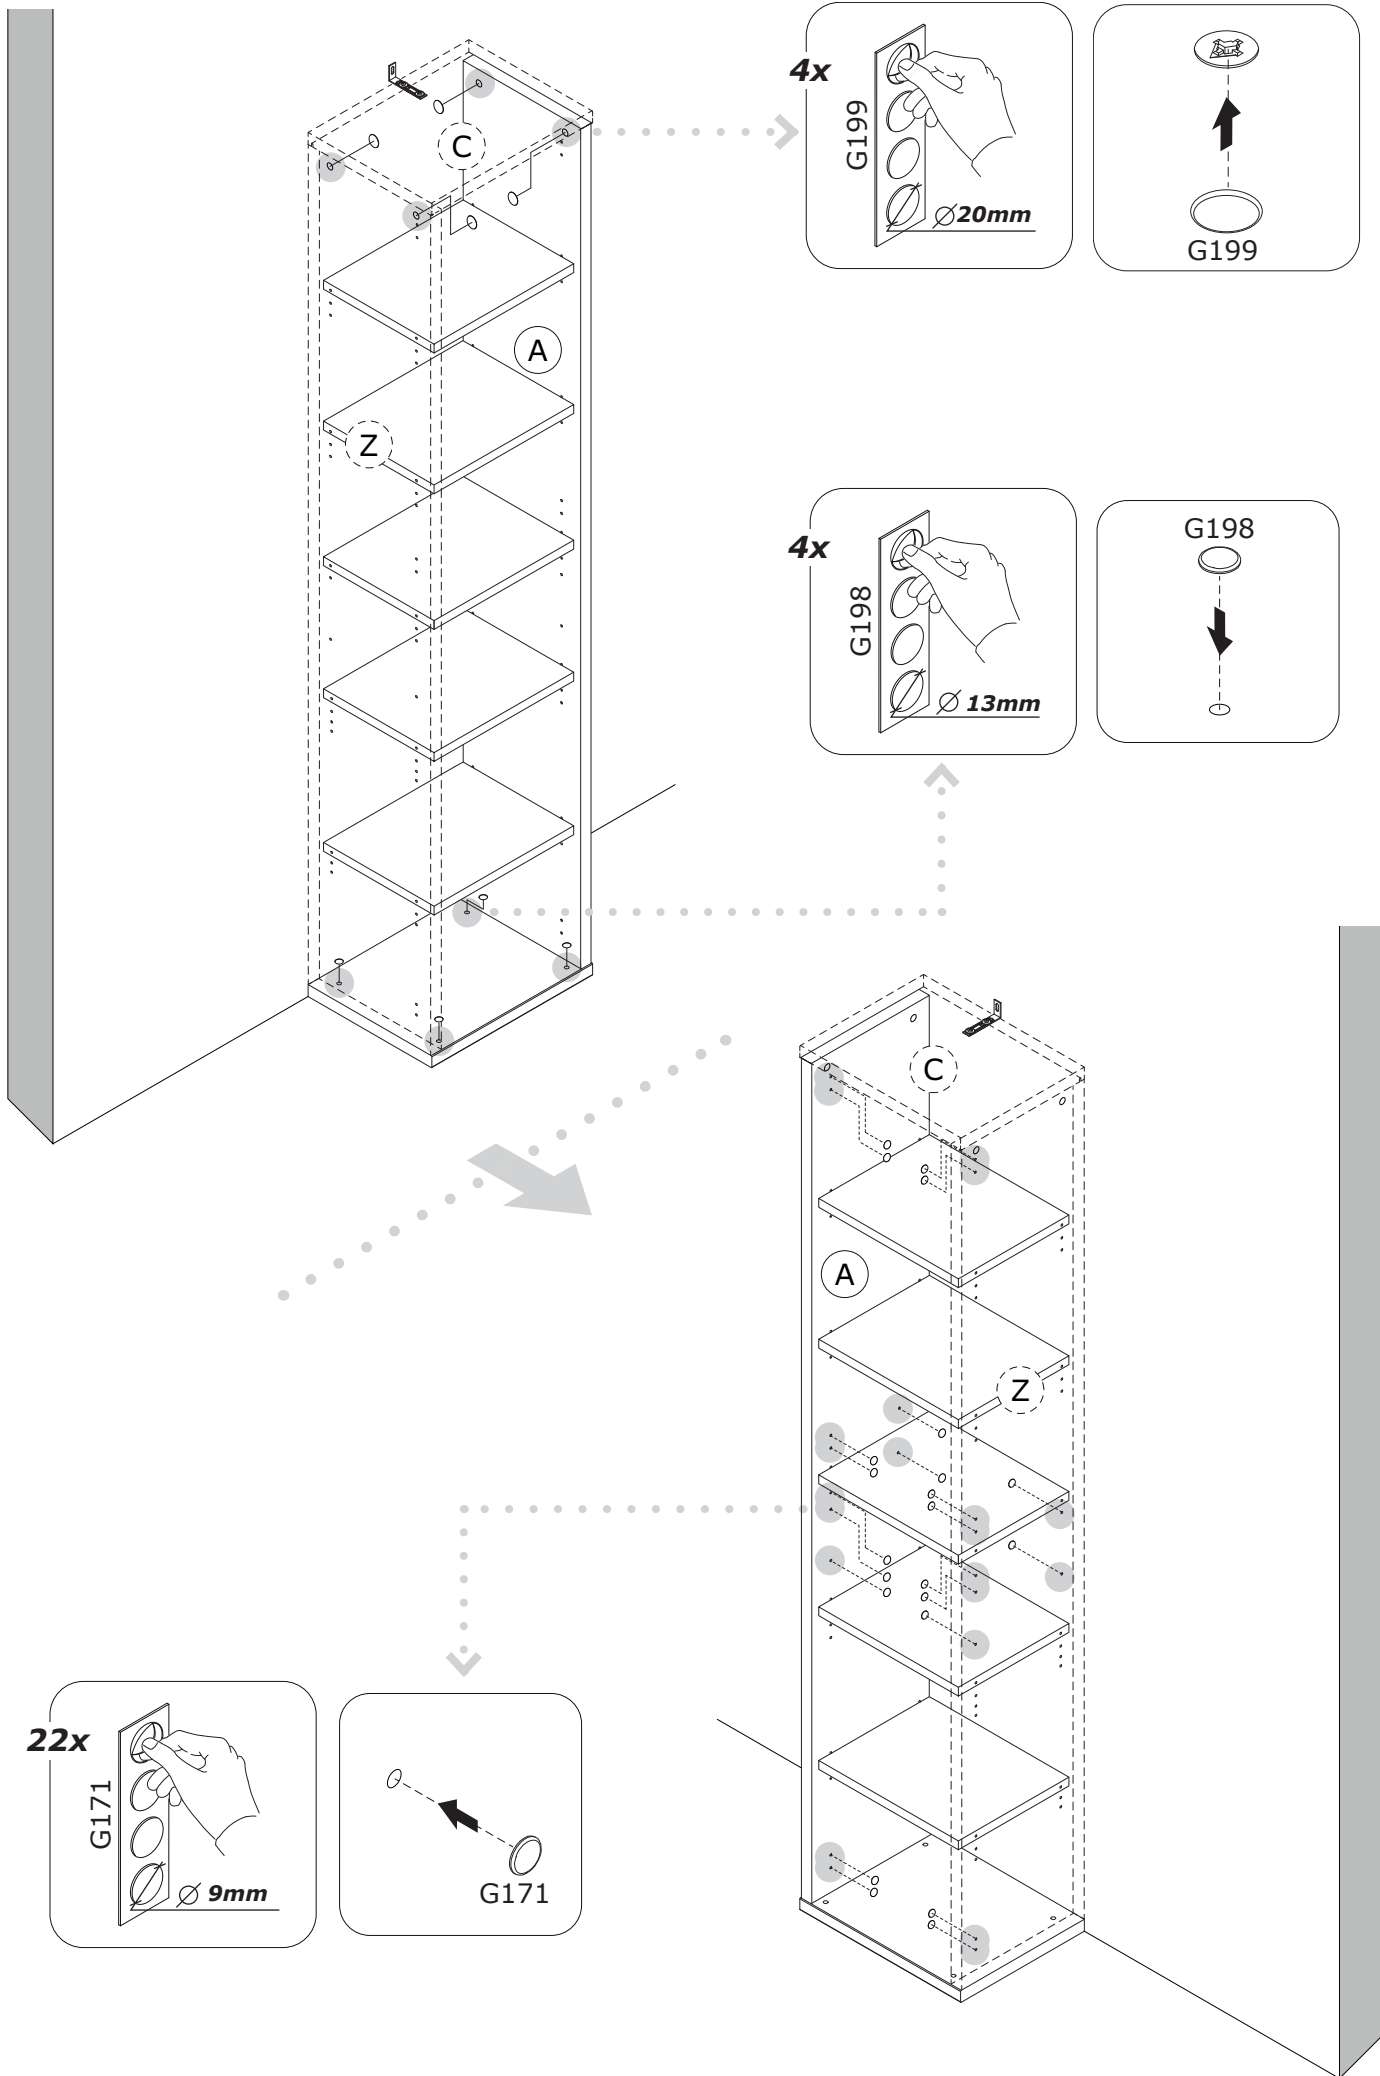

CA3965
440x357x30mm/
17,32"x14,05"x1,18"

BA2430
440x357x30mm/
17,32"x14,05"x1,18"

BOX 2/2

1

2

3

4

5

6

7

8

9

IT IS RECOMMENDED THAT THE ANTI-TIP KIT INCLUDED WITH THIS PRODUCT BE INSTALLED FOR ADDED SAFETY AND STABILITY.
 IT IS ESSENTIAL TO USE WALL ANCHORS APPROPRIATE FOR YOUR WALL TYPE (I.E. PLASTER, DRY-WALL, CONCRETE, ETC.), ALONG WITH APPROPRIATE SCREWS, FOR PROPER MOUNTING.
 THE SCREWS INCLUDED IN THIS ANTI-TIP KIT MAY NOT BE SUITED FOR ALL WALL TYPES.
 MOUNTING TO WOOD STUDS IS RECOMMENDED.
 CONSULT A QUALIFIED PROFESSIONAL OR YOUR LOCAL HARDWARE STORE FOR APPROPRIATE MOUNTING HARDWARE SUITED FOR YOUR SPECIFIC WALL MEDIUM.