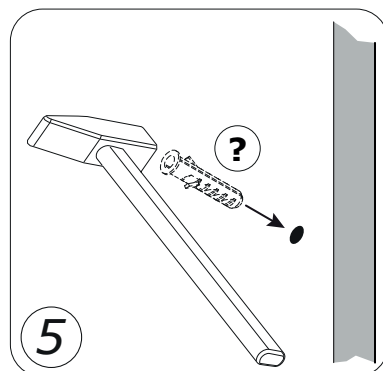

6

7

8

9

IT IS RECOMMENDED THAT THE ANTI-TIP KIT INCLUDED WITH THIS PRODUCT BE INSTALLED FOR ADDED SAFETY AND STABILITY.
 IT IS ESSENTIAL TO USE WALL ANCHORS APPROPRIATE FOR YOUR WALL TYPE (I.E. PLASTER, DRY-WALL, CONCRETE, ETC.), ALONG WITH APPROPRIATE SCREWS, FOR PROPER MOUNTING.
 THE SCREWS INCLUDED IN THIS ANTI-TIP KIT MAY NOT BE SUITED FOR ALL WALL TYPES.
 MOUNTING TO WOOD STUDS IS RECOMMENDED.
 CONSULT A QUALIFIED PROFESSIONAL OR YOUR LOCAL HARDWARE STORE FOR APPROPRIATE MOUNTING HARDWARE SUITED FOR YOUR SPECIFIC WALL MEDIUM.