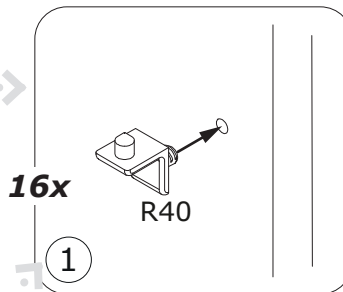

6

7

8

9

IT IS RECOMMENDED THAT THE ANTI-TIP KIT INCLUDED WITH THIS PRODUCT BE INSTALLED FOR ADDED SAFETY AND STABILITY.
 IT IS ESSENTIAL TO USE WALL ANCHORS APPROPRIATE FOR YOUR WALL TYPE (I.E. PLASTER, DRY-WALL, CONCRETE, ETC.), ALONG WITH APPROPRIATE SCREWS, FOR PROPER MOUNTING.
 THE SCREWS INCLUDED IN THIS ANTI-TIP KIT MAY NOT BE SUITED FOR ALL WALL TYPES.
 MOUNTING TO WOOD STUDS IS RECOMMENDED.
 CONSULT A QUALIFIED PROFESSIONAL OR YOUR LOCAL HARDWARE STORE FOR APPROPRIATE MOUNTING HARDWARE SUITED FOR YOUR SPECIFIC WALL MEDIUM.