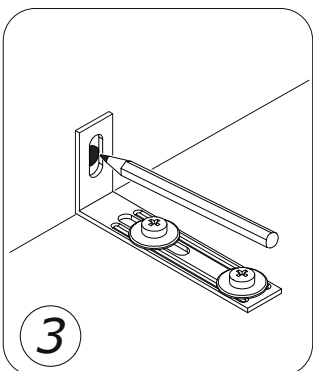

6

7

8

9

IT IS RECOMMENDED THAT THE ANTI-TIP KIT INCLUDED WITH THIS PRODUCT BE INSTALLED FOR ADDED SAFETY AND STABILITY.
 IT IS ESSENTIAL TO USE WALL ANCHORS APPROPRIATE FOR YOUR WALL TYPE (I.E. PLASTER, DRY-WALL, CONCRETE, ETC.), ALONG WITH APPROPRIATE SCREWS, FOR PROPER MOUNTING.
 THE SCREWS INCLUDED IN THIS ANTI-TIP KIT MAY NOT BE SUITED FOR ALL WALL TYPES.
 MOUNTING TO WOOD STUDS IS RECOMMENDED.
 CONSULT A QUALIFIED PROFESSIONAL OR YOUR LOCAL HARDWARE STORE FOR APPROPRIATE MOUNTING HARDWARE SUITED FOR YOUR SPECIFIC WALL MEDIUM.