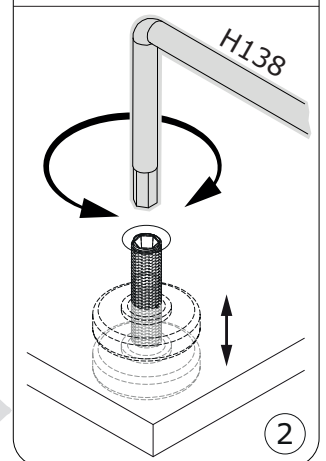

CA3965
440x357x30mm/
17,32"x14,05"x1,18"

BA2430
440x357x30mm/
17,32"x14,05"x1,18"

BOX 2/2

1

2

3

4

5

6

7

8

9

IT IS RECOMMENDED THAT THE ANTI-TIP KIT INCLUDED WITH THIS PRODUCT BE INSTALLED FOR ADDED SAFETY AND STABILITY.
 IT IS ESSENTIAL TO USE WALL ANCHORS APPROPRIATE FOR YOUR WALL TYPE (I.E. PLASTER, DRY-WALL, CONCRETE, ETC.), ALONG WITH APPROPRIATE SCREWS, FOR PROPER MOUNTING.
 THE SCREWS INCLUDED IN THIS ANTI-TIP KIT MAY NOT BE SUITED FOR ALL WALL TYPES.
 MOUNTING TO WOOD STUDS IS RECOMMENDED.
 CONSULT A QUALIFIED PROFESSIONAL OR YOUR LOCAL HARDWARE STORE FOR APPROPRIATE MOUNTING HARDWARE SUITED FOR YOUR SPECIFIC WALL MEDIUM.