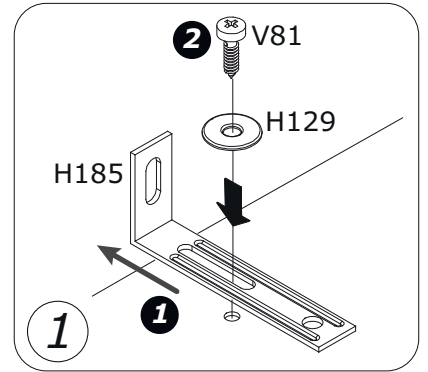

G199
x4

H138
x1

FI9452
2100x355x30mm/
82,67"x13,97"x1,18"

FI9451
2100x355x30mm/
82,67"x13,97"x1,18"

SH3850
1053x392x2mm/
41,45"x15,43"x0,08"

BOX 1/2

PI7646
379x319x22mm/
14,92"x12,56"x0,86"

PI7644
379x333x22mm/
14,92"x13,11"x0,86"

CA3965
440x357x30mm/
17,32"x14,05"x1,18"

BA2430
440x357x30mm/
17,32"x14,05"x1,18"

BOX 2/2

1

2

3

4

5

6

7

8

9

IT IS RECOMMENDED THAT THE ANTI-TIP KIT INCLUDED WITH THIS PRODUCT BE INSTALLED FOR ADDED SAFETY AND STABILITY.
 IT IS ESSENTIAL TO USE WALL ANCHORS APPROPRIATE FOR YOUR WALL TYPE (I.E. PLASTER, DRY-WALL, CONCRETE, ETC.), ALONG WITH APPROPRIATE SCREWS, FOR PROPER MOUNTING.
 THE SCREWS INCLUDED IN THIS ANTI-TIP KIT MAY NOT BE SUITED FOR ALL WALL TYPES.
 MOUNTING TO WOOD STUDS IS RECOMMENDED.
 CONSULT A QUALIFIED PROFESSIONAL OR YOUR LOCAL HARDWARE STORE FOR APPROPRIATE MOUNTING HARDWARE SUITED FOR YOUR SPECIFIC WALL MEDIUM.