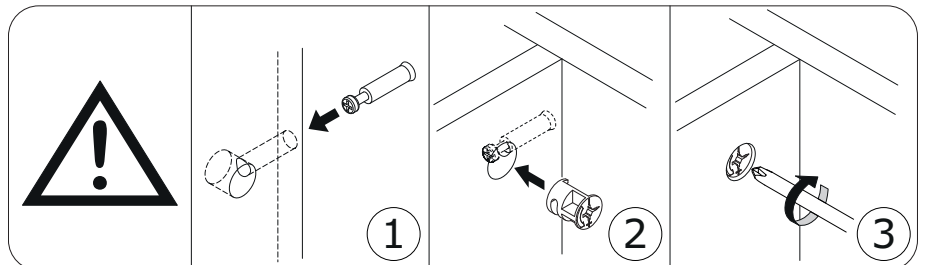

6

7

8

9

IT IS RECOMMENDED THAT THE ANTI-TIP KIT INCLUDED WITH THIS PRODUCT BE INSTALLED FOR ADDED SAFETY AND STABILITY.
 IT IS ESSENTIAL TO USE WALL ANCHORS APPROPRIATE FOR YOUR WALL TYPE (I.E. PLASTER, DRY-WALL, CONCRETE, ETC.), ALONG WITH APPROPRIATE SCREWS, FOR PROPER MOUNTING.
 THE SCREWS INCLUDED IN THIS ANTI-TIP KIT MAY NOT BE SUITED FOR ALL WALL TYPES.
 MOUNTING TO WOOD STUDS IS RECOMMENDED.
 CONSULT A QUALIFIED PROFESSIONAL OR YOUR LOCAL HARDWARE STORE FOR APPROPRIATE MOUNTING HARDWARE SUITED FOR YOUR SPECIFIC WALL MEDIUM.