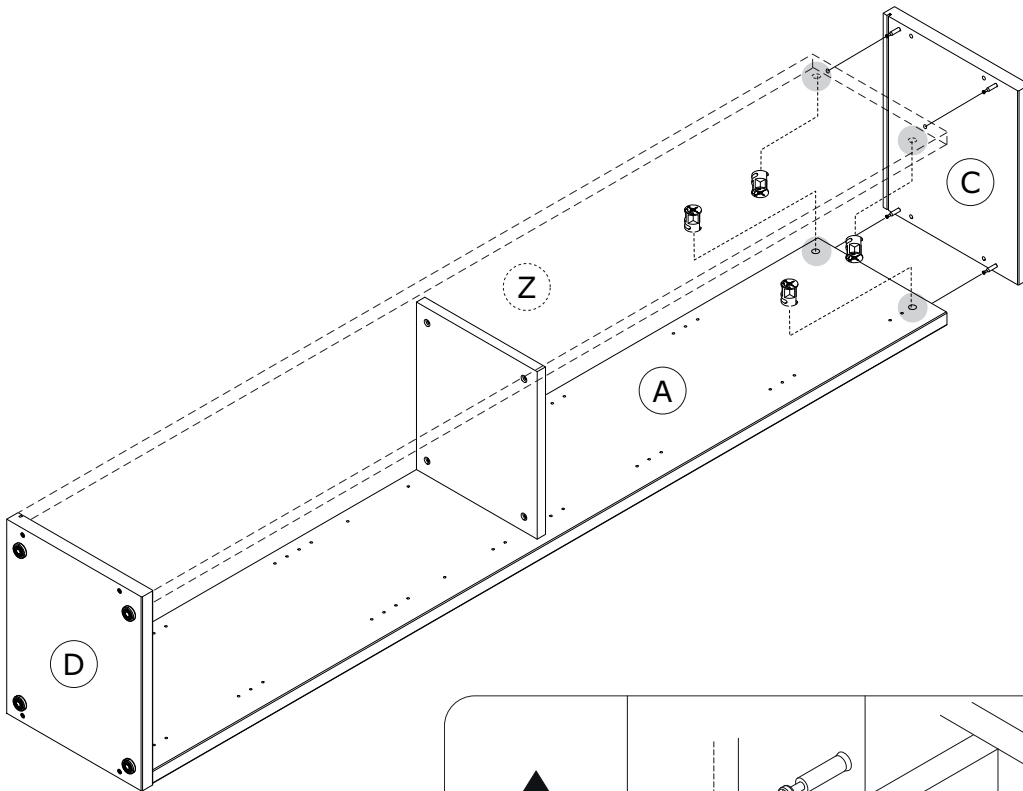

6

7

8

9

IT IS RECOMMENDED THAT THE ANTI-TIP KIT INCLUDED WITH THIS PRODUCT BE INSTALLED FOR ADDED SAFETY AND STABILITY.
 IT IS ESSENTIAL TO USE WALL ANCHORS APPROPRIATE FOR YOUR WALL TYPE (I.E. PLASTER, DRY-WALL, CONCRETE, ETC.), ALONG WITH APPROPRIATE SCREWS, FOR PROPER MOUNTING.
 THE SCREWS INCLUDED IN THIS ANTI-TIP KIT MAY NOT BE SUITED FOR ALL WALL TYPES.
 MOUNTING TO WOOD STUDS IS RECOMMENDED.
 CONSULT A QUALIFIED PROFESSIONAL OR YOUR LOCAL HARDWARE STORE FOR APPROPRIATE MOUNTING HARDWARE SUITED FOR YOUR SPECIFIC WALL MEDIUM.