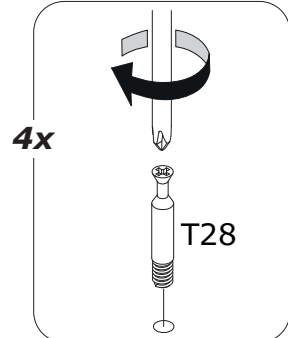

G199
x4

H138
x1

FI9452
2100x355x30mm/
82,67"x13,97"x1,18"

FI9451
2100x355x30mm/
82,67"x13,97"x1,18"

SH3850
1053x392x2mm/
41,45"x15,43"x0,08"

BOX 1/2

PI7646
379x319x22mm/
14,92"x12,56"x0,86"

PI7644
379x333x22mm/
14,92"x13,11"x0,86"

CA3965
440x357x30mm/
17,32"x14,05"x1,18"

BA2430
440x357x30mm/
17,32"x14,05"x1,18"

BOX 2/2

1

2

3

4

5