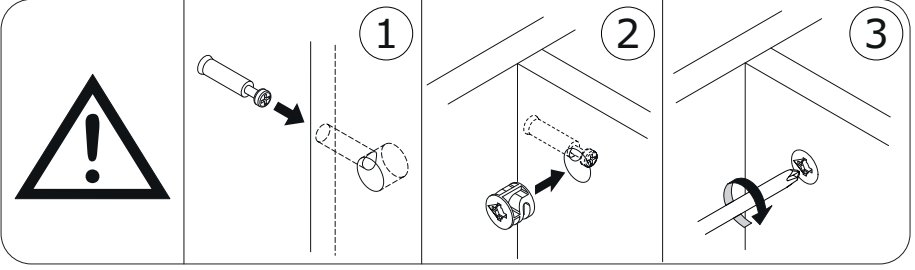

6

7

8

9

IT IS RECOMMENDED THAT THE ANTI-TIP KIT INCLUDED WITH THIS PRODUCT BE INSTALLED FOR ADDED SAFETY AND STABILITY.
 IT IS ESSENTIAL TO USE WALL ANCHORS APPROPRIATE FOR YOUR WALL TYPE (I.E. PLASTER, DRY-WALL, CONCRETE, ETC.), ALONG WITH APPROPRIATE SCREWS, FOR PROPER MOUNTING.
 THE SCREWS INCLUDED IN THIS ANTI-TIP KIT MAY NOT BE SUITED FOR ALL WALL TYPES.
 MOUNTING TO WOOD STUDS IS RECOMMENDED.
 CONSULT A QUALIFIED PROFESSIONAL OR YOUR LOCAL HARDWARE STORE FOR APPROPRIATE MOUNTING HARDWARE SUITED FOR YOUR SPECIFIC WALL MEDIUM.