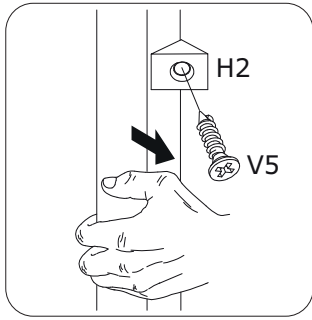

6

7

8

9

IT IS RECOMMENDED THAT THE ANTI-TIP KIT INCLUDED WITH THIS PRODUCT BE INSTALLED FOR ADDED SAFETY AND STABILITY.
 IT IS ESSENTIAL TO USE WALL ANCHORS APPROPRIATE FOR YOUR WALL TYPE (I.E. PLASTER, DRY-WALL, CONCRETE, ETC.), ALONG WITH APPROPRIATE SCREWS, FOR PROPER MOUNTING.
 THE SCREWS INCLUDED IN THIS ANTI-TIP KIT MAY NOT BE SUITED FOR ALL WALL TYPES.
 MOUNTING TO WOOD STUDS IS RECOMMENDED.
 CONSULT A QUALIFIED PROFESSIONAL OR YOUR LOCAL HARDWARE STORE FOR APPROPRIATE MOUNTING HARDWARE SUITED FOR YOUR SPECIFIC WALL MEDIUM.