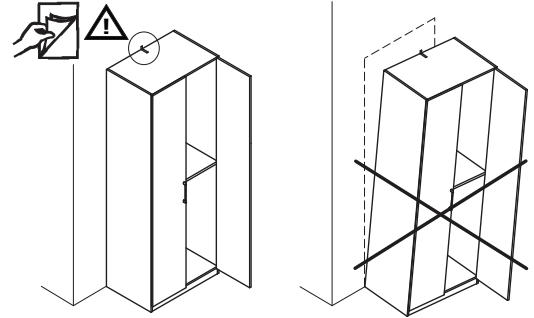

LB4802

QF5959

IT IS RECOMMENDED THAT THE ANTI-TIP KIT INCLUDED WITH THIS PRODUCT BE INSTALLED FOR ADDED SAFETY AND STABILITY.

IT IS ESSENTIAL TO USE WALL ANCHORS APPROPRIATE FOR YOUR WALL TYPE (I.E. PLASTER, DRY-WALL, CONCRETE, ETC.), ALONG WITH APPROPRIATE SCREWS, FOR PROPER MOUNTING.

THE SCREWS INCLUDED IN THIS ANTI-TIP KIT MAY NOT BE SUITED FOR ALL WALL TYPES. MOUNTING TO WOOD STUDS IS RECOMMENDED.

CONSULT A QUALIFIED PROFESSIONAL OR YOUR LOCAL HARDWARE STORE FOR APPROPRIATE MOUNTING HARDWARE SUITED FOR YOUR SPECIFIC WALL MEDIUM.