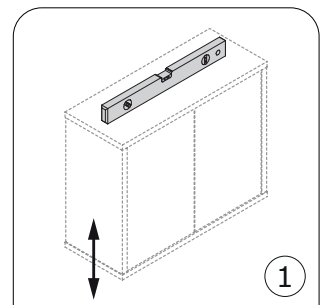

6

7

8

9

IT IS RECOMMENDED THAT THE ANTI-TIP KIT INCLUDED WITH THIS PRODUCT BE INSTALLED FOR ADDED SAFETY AND STABILITY.
 IT IS ESSENTIAL TO USE WALL ANCHORS APPROPRIATE FOR YOUR WALL TYPE (I.E. PLASTER, DRY-WALL, CONCRETE, ETC.), ALONG WITH APPROPRIATE SCREWS, FOR PROPER MOUNTING.
 THE SCREWS INCLUDED IN THIS ANTI-TIP KIT MAY NOT BE SUITED FOR ALL WALL TYPES.
 MOUNTING TO WOOD STUDS IS RECOMMENDED.
 CONSULT A QUALIFIED PROFESSIONAL OR YOUR LOCAL HARDWARE STORE FOR APPROPRIATE MOUNTING HARDWARE SUITED FOR YOUR SPECIFIC WALL MEDIUM.