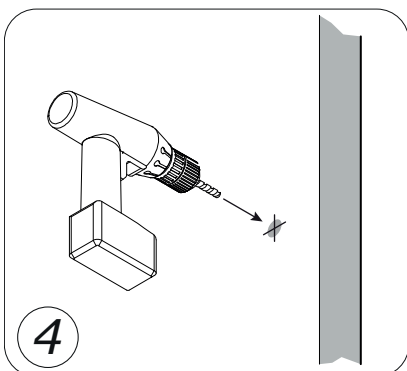

6

7

8

9

IT IS RECOMMENDED THAT THE ANTI-TIP KIT INCLUDED WITH THIS PRODUCT BE INSTALLED FOR ADDED SAFETY AND STABILITY.
 IT IS ESSENTIAL TO USE WALL ANCHORS APPROPRIATE FOR YOUR WALL TYPE (I.E. PLASTER, DRY-WALL, CONCRETE, ETC.), ALONG WITH APPROPRIATE SCREWS, FOR PROPER MOUNTING.
 THE SCREWS INCLUDED IN THIS ANTI-TIP KIT MAY NOT BE SUITED FOR ALL WALL TYPES.
 MOUNTING TO WOOD STUDS IS RECOMMENDED.
 CONSULT A QUALIFIED PROFESSIONAL OR YOUR LOCAL HARDWARE STORE FOR APPROPRIATE MOUNTING HARDWARE SUITED FOR YOUR SPECIFIC WALL MEDIUM.