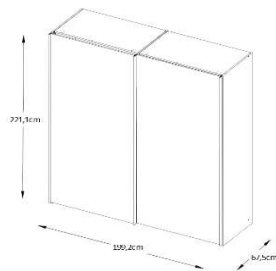

INCLUDO-GLAS

Minisystem 03

Glas/Spiegel
(chromfarbig)

4 Größen

B:167 cm x H:222cm

B:188 cm x H:222cm

B:200 cm x H:222cm

B:225 cm x H:222cm