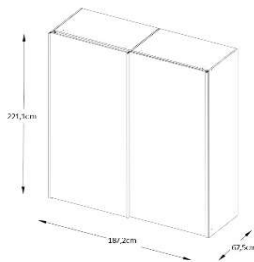

INCLUDO-GLAS

Minisystem 03

Glas/Spiegel
(chromfarbig)

4 Größen

B:167 cm x H:222cm

B:188 cm x H:222cm

B:200 cm x H:222cm

B:225 cm x H:222cm