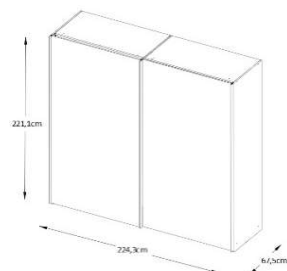

INCLUDO-GLAS

Minisystem 03

Glas/Spiegel
(chromfarbig)

4 Größen

B:167 cm x H:222cm

B:188 cm x H:222cm

B:200 cm x H:222cm

B:225 cm x H:222cm