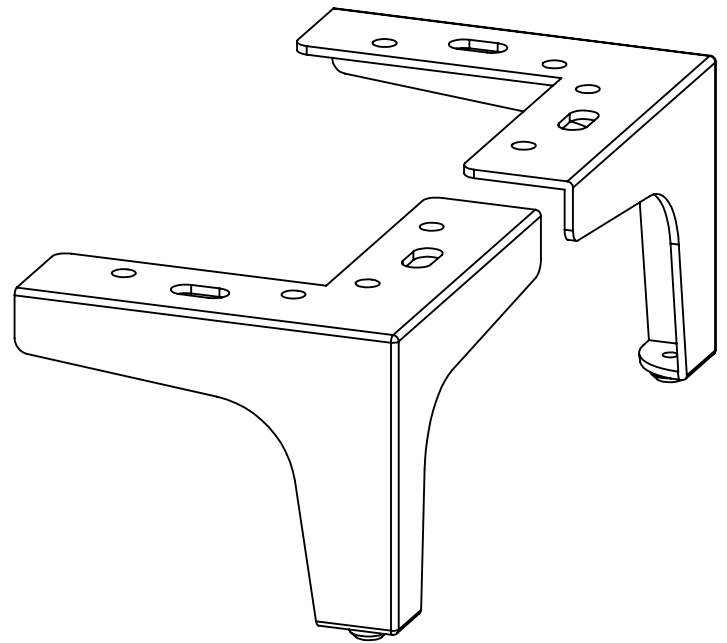

MEDIA

OFFICE

LIVING

**MAJA**  
**MÖBEL**

---

# K386

---

E704454

4x

E700000

16x Ø5,0 x 16

1

MEDIA