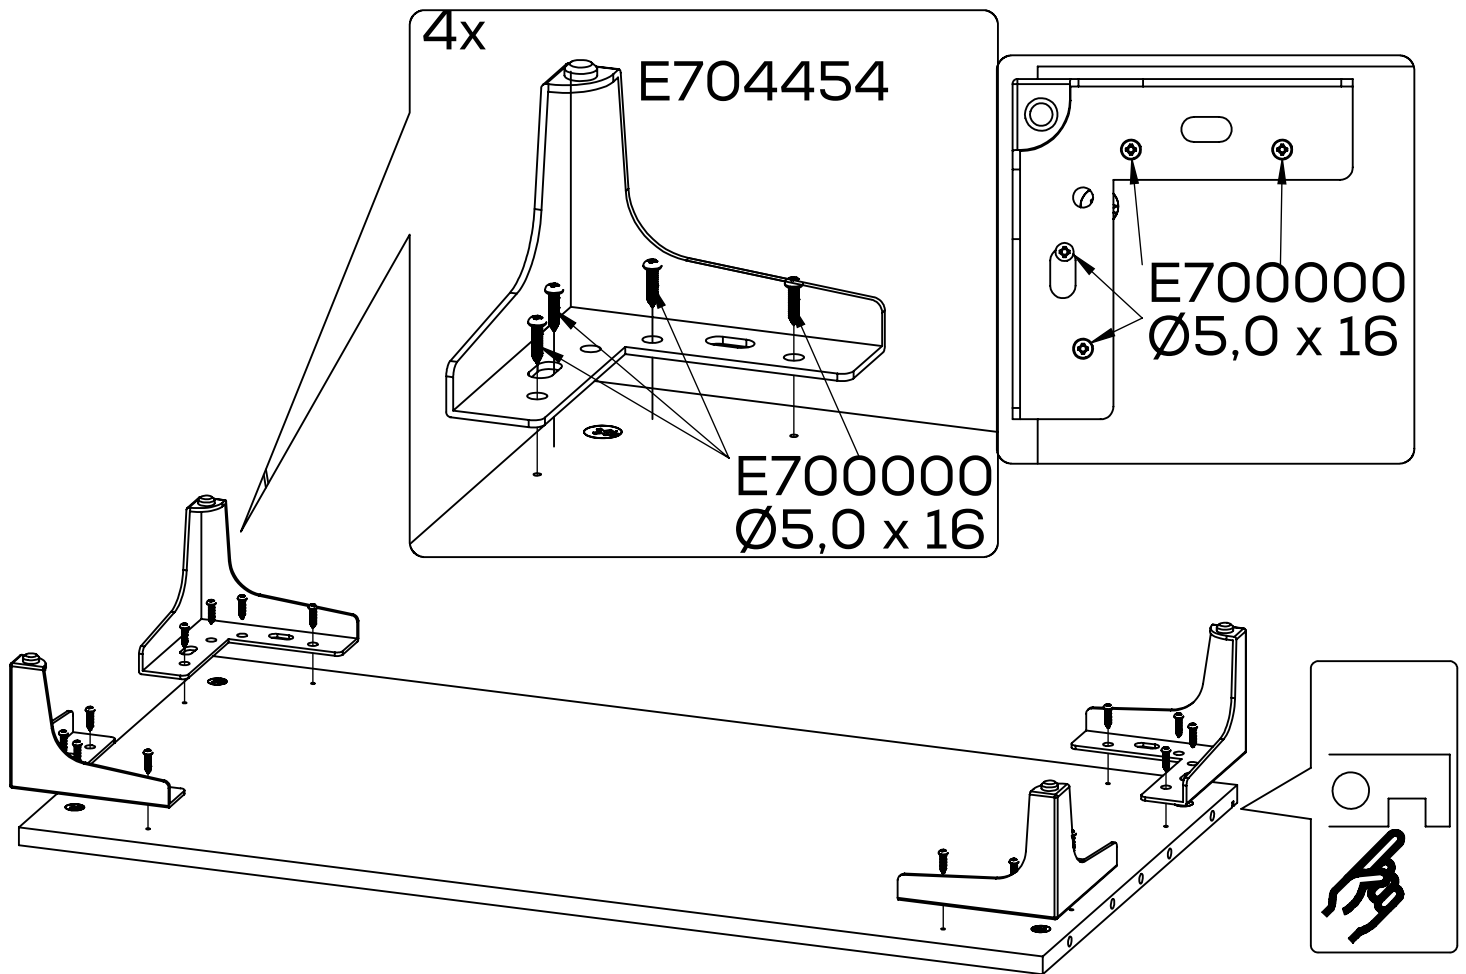

# K386

---

E704454

4x

E700000

16x Ø5,0 x 16

1

MEDIA

# K527

---

K527=  
Glasplatte  
900x380x6

K533=  
11.025  
900x380x28

28.319

03.345

K527= 20.505  
K533= 92094

16.271