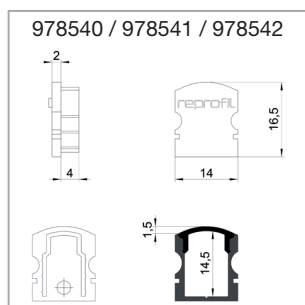

Artikel Nr.: 970100 - 970107

Aluminium Profil, AU-02-08, hohes U-Profil für 8 - 9,3 mm LED Stripes

Abdeckungen

P-01-08 - Plan

95 % klar	75 % matt	40 % milchig
983000 1m 983001 2m	983002 1m 983003 2m	983004 1m 983005 2m

Endkappen

weiß	grau	schwarz
978040	978041 Set, 2 Stück	978042

F-01-08 - Flach

95 % klar	75 % matt	40 % milchig
983500 1m 983501 2m	983502 1m 983503 2m	983504 1m 983505 2m

weiß	grau	schwarz
978540	978541 Set, 2 Stück	978542

H-01-08 - Hoch

75 % matt	40 % milchig
984002 1m 984003 2m	984004 1m 984005 2m

weiß	grau	schwarz
979100	979101 Set, 2 Stück	979102

R-01-08 - Rund

75 % matt	40 % milchig
984502 1m 984503 2m	984504 1m 984505 2m

weiß	grau	schwarz
979600	979601 Set, 2 Stück	979602

Halteklammer - 08

987002 Set, 2 Stück