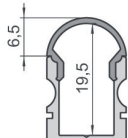

high U-profile for 8 - 9,3 mm LED Stripes

Information

- for LED stripes to 9,3 mm width
- in two different lengths 1m / 2m
- in 4 different colors
- a profile height of only 15 mm
- high quality aluminum profiles
- high fitting accuracy
- quick surface installation
- for interior lighting
- protection of LED Stripes by external influences
- large range of accessories

cover

end caps

P-01-08 - plan

F-01-08 - flat

H-01-08 - high

R-01-08 - round

fixation clamp - 08

987002 set, 2 pieces