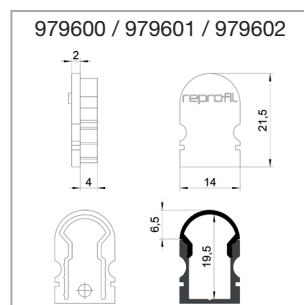

weiß	grau	schwarz
979600	979601 Set, 2 Stück	979602

Halteklammer - 08

987002 Set, 2 Stück

Article no.: 970100 - 970107

Aluminium profile, AU-02-08, high U-profile for 8 - 9,3 mm LED Stripes

reprofil

profile AU-02-08

high U-profile for 8 - 9,3 mm LED Stripes

Information

- for LED stripes to 9,3 mm width
- in two different lengths 1m / 2m
- in 4 different colors
- a profile height of only 15 mm
- high quality aluminum profiles
- high fitting accuracy
- quick surface installation
- for interior lighting
- protection of LED Stripes by external influences
- large range of accessories