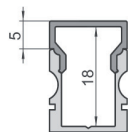

cover

end caps

P-01-08 - plan

F-01-08 - flat

H-01-08 - high

R-01-08 - round

fixation clamp - 08

987002 set, 2 pieces