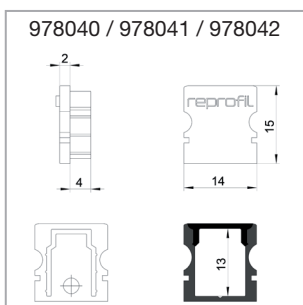

Artikel Nr.: 970100 - 970107

Aluminium Profil, AU-02-08, hohes U-Profil für 8 - 9,3 mm LED Stripes

Abdeckungen

P-01-08 - Plan

95 % klar	75 % matt	40 % milchig
983000 1m 983001 2m	983002 1m 983003 2m	983004 1m 983005 2m

Endkappen

weiß	grau	schwarz
978040	978041 Set, 2 Stück	978042

F-01-08 - Flach

95 % klar	75 % matt	40 % milchig
983500 1m 983501 2m	983502 1m 983503 2m	983504 1m 983505 2m

weiß	grau	schwarz
978540	978541 Set, 2 Stück	978542

H-01-08 - Hoch

75 % matt	40 % milchig
984002 1m 984003 2m	984004 1m 984005 2m

weiß	grau	schwarz
979100	979101 Set, 2 Stück	979102

R-01-08 - Rund

75 % matt	40 % milchig
984502 1m 984503 2m	984504 1m 984505 2m

weiß	grau	schwarz
979600	979601 Set, 2 Stück	979602

Halteklammer - 08

987002 Set, 2 Stück