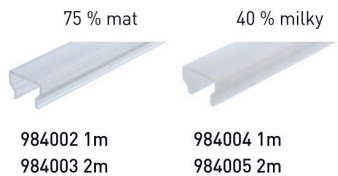

cover

end caps

P-01-08 - plan

F-01-08 - flat

H-01-08 - high

R-01-08 - round

fixation clamp - 08

987002 set, 2 pieces