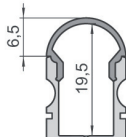

weiß	grau	schwarz
978540	978541 Set, 2 Stück	978542

H-01-08 - Hoch

75 % matt	40 % milchig
984002 1m 984003 2m	984004 1m 984005 2m

weiß	grau	schwarz
979100	979101 Set, 2 Stück	979102

R-01-08 - Rund

75 % matt	40 % milchig
984502 1m 984503 2m	984504 1m 984505 2m

weiß	grau	schwarz
979600	979601 Set, 2 Stück	979602

Halteklammer - 08

987002 Set, 2 Stück

Article no.: 970100 - 970107

Aluminium profile, AU-02-08, high U-profile for 8 - 9,3 mm LED Stripes

reprofil

profile AU-02-08

high U-profile for 8 - 9,3 mm LED Stripes

Information

- for LED stripes to 9,3 mm width
- in two different lengths 1m / 2m
- in 4 different colors
- a profile height of only 15 mm
- high quality aluminum profiles
- high fitting accuracy
- quick surface installation
- for interior lighting
- protection of LED Stripes by external influences
- large range of accessories