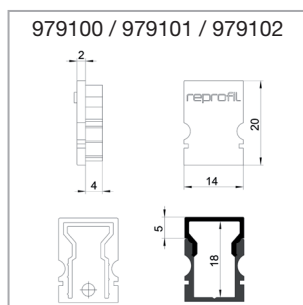

Artikel Nr.: 970100 - 970107

Aluminium Profil, AU-02-08, hohes U-Profil für 8 - 9,3 mm LED Stripes

Abdeckungen

P-01-08 - Plan

95 % klar	75 % matt	40 % milchig
983000 1m 983001 2m	983002 1m 983003 2m	983004 1m 983005 2m

Endkappen

weiß	grau	schwarz
978040	978041 Set, 2 Stück	978042

F-01-08 - Flach

95 % klar	75 % matt	40 % milchig
983500 1m 983501 2m	983502 1m 983503 2m	983504 1m 983505 2m

weiß	grau	schwarz
978540	978541 Set, 2 Stück	978542

H-01-08 - Hoch

75 % matt	40 % milchig
984002 1m 984003 2m	984004 1m 984005 2m

weiß	grau	schwarz
979100	979101 Set, 2 Stück	979102

R-01-08 - Rund

75 % matt	40 % milchig
984502 1m 984503 2m	984504 1m 984505 2m

weiß	grau	schwarz
979600	979601 Set, 2 Stück	979602

Halteklammer - 08

987002 Set, 2 Stück