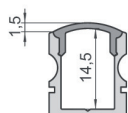

mounting

- fixation clamps (to be ordered separately)
- mounting glue, heat resistant double-sided adhesive tape or countersunk screws (not in range)

Profile AU-02

- 970100 1m, aluminum anodized
- 970101 2m, aluminum anodized

cover

end caps

P-01-08 - plan

F-01-08 - flat

H-01-08 - high

R-01-08 - round

fixation clamp - 08

987002 set, 2 pieces