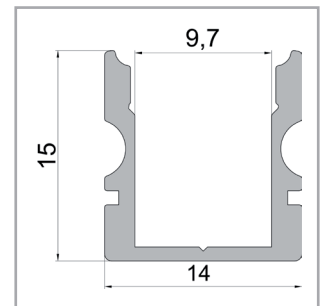

Article no.: 970100 - 970107

Aluminium profile, AU-02-08, high U-profile for 8 - 9,3 mm LED Stripes

reprofil

profile AU-02-08

high U-profile for 8 - 9,3 mm LED Stripes

Information

- for LED stripes to 9,3 mm width
- in two different lengths 1m / 2m
- in 4 different colors
- a profile height of only 15 mm
- high quality aluminum profiles
- high fitting accuracy
- quick surface installation
- for interior lighting
- protection of LED Stripes by external influences
- large range of accessories

Application

- indirect lighting, accent lighting
- architecture
- wall, ceiling, floor, tiles
- for covering of abutting edges light bar
- furniture, kitchen
- fairs, advertising

Advantages

- brand quality from Reprofil
- continuous quality control, high quality aluminum
- homogeneous lighting effect, no dazzle with matching covers
- passive cooling of the LED strips
- for the use of rigid and flexible LED strips
- small in size
- high quality modern and timeless design
- easy installation
- can be easily shortened by own work

mounting

- fixation clamps (to be ordered separately)
- mounting glue, heat resistant double-sided adhesive tape or countersunk screws (not in range)

Profile AU-02

- 970100 1m, aluminum anodized
- 970101 2m, aluminum anodized

- 970102 1m, mat-black brushed
- 970103 2m, mat-black brushed

- 970104 1m, mat white
- 970105 2m, mat white

- 970106 1m, aluminum brushed
- 970107 2m, aluminum brushed