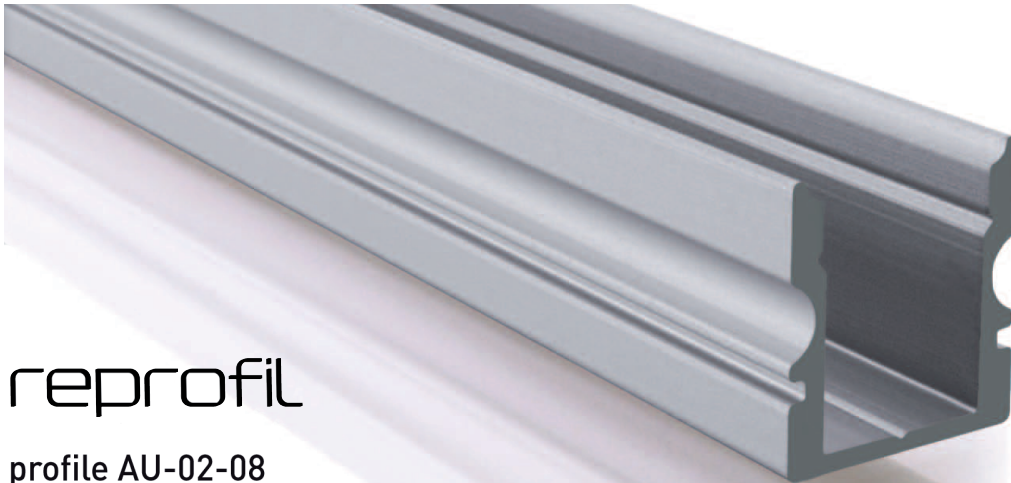

weiß	grau	schwarz
979600	979601 Set, 2 Stück	979602

Halteklammer - 08

987002 Set, 2 Stück

Article no.: 970100 - 970107

Aluminium profile, AU-02-08, high U-profile for 8 - 9,3 mm LED Stripes

reprofil

profile AU-02-08

high U-profile for 8 - 9,3 mm LED Stripes

Information

- for LED stripes to 9,3 mm width
- in two different lengths 1m / 2m
- in 4 different colors
- a profile height of only 15 mm
- high quality aluminum profiles
- high fitting accuracy
- quick surface installation
- for interior lighting
- protection of LED Stripes by external influences
- large range of accessories