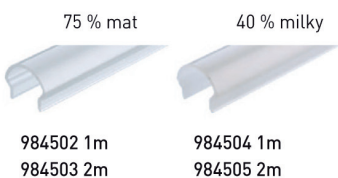

cover

end caps

P-01-08 - plan

F-01-08 - flat

H-01-08 - high

R-01-08 - round

fixation clamp - 08

987002 set, 2 pieces