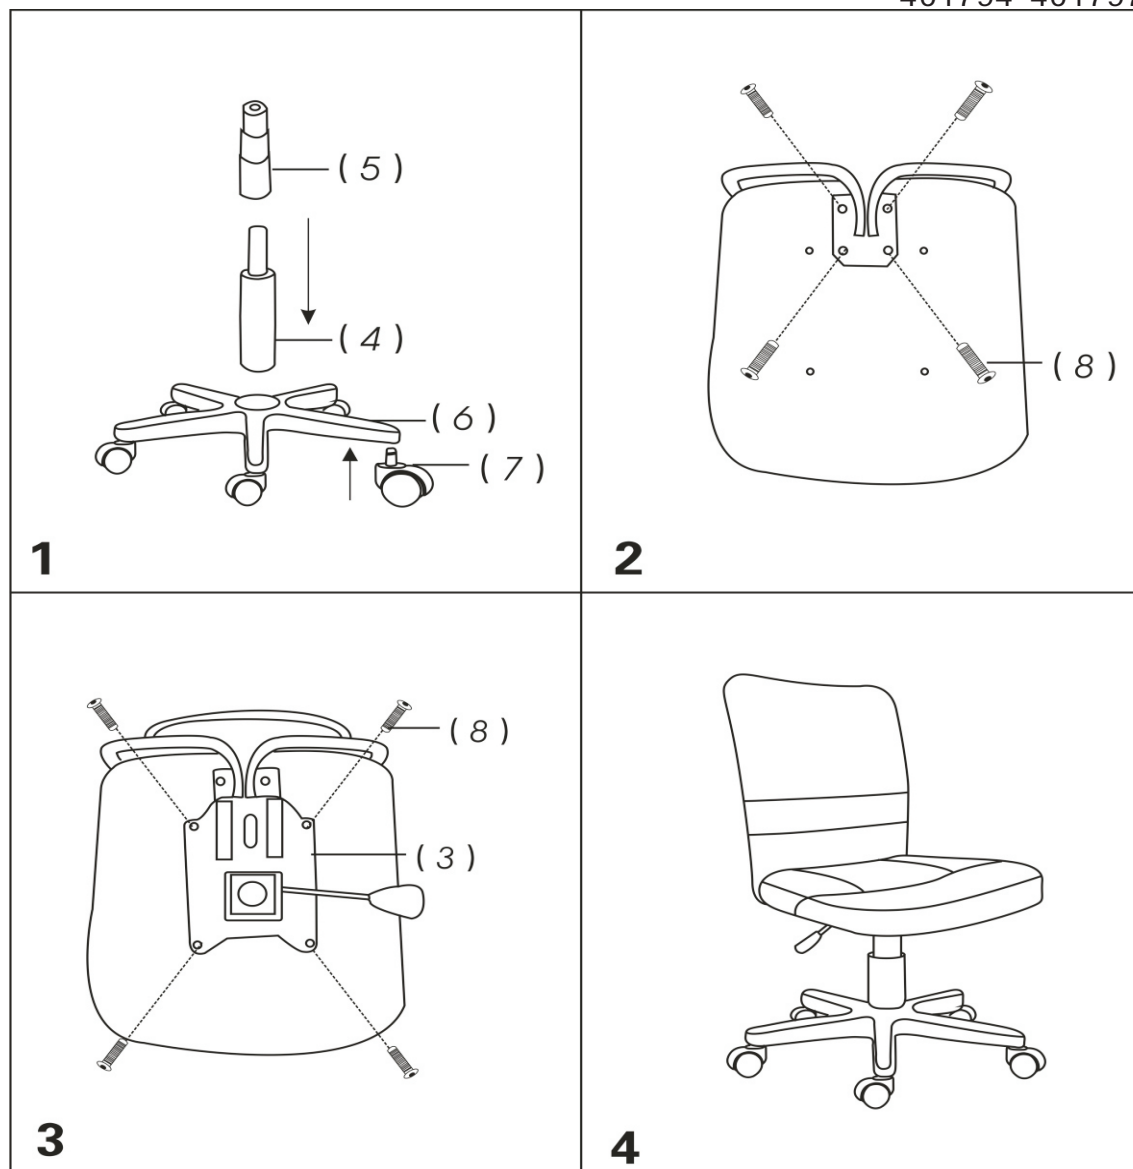

(1)X1 	(6)X1
(2)X1 	(7)X5
(3)X1 	(8)X8 6X25mm
(4)X1 	(9)X1
(5)X1 	

Realizzato per: TecTake Italia S.r.l., Via Innsbruck 29/B, 39100 Bolzano
IT: Conservare per uso future.

Contatto IT
TecTake Italia S.r.l.
Via Innsbruck 29/B
39100 Bolzano
Numero di telefono: +39 0471 1800175
E-Mail: mail@tectake.it