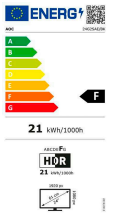

24G2SAE/BK

23.8 inch (60.5 cm) LCD MONITOR

23,8" gaming monitor with 165Hz refresh rate, 1ms MPRT response time and FreeSync Premium

General

Model name	24G2SAE/BK
EAN	4038986199919
Product Line	AOC Gaming
Series	G2 Series
Channel	B2C
Classification	Mainstream
Section	Consumer, Gaming
Gaming style	Shooters, MMORPG, Action, eSports, RTS
Launch date	2021-09-14T22:00:00+00:00
Continent	Europe

Screen

Resolution	1920x1080
Refresh rate	165Hz
Screen size (inch)	23.8 inch
Screen size (cm)	60.5 cm
Flat / Curved	Flat
Backlight	WLED
Panel Type	VA
Aspect ratio	16:9
Display Colours	16.7 Million
sRGB Coverage (%) (CIE 1931)	12595
Scanning Frequency	VGA/HDMI1.4 : 30 -160KHz (H) DP1.2 : 30 -200KHz (H) VGA/HDMI1.4 :48-144Hz (V) DP1.2:48-165Hz (V)
Response time (GtG)	4 ms
Response Time (MPRT)	1 ms
Contrast (static)	3000:1
Brightness (typical)	350 cd/m ²
Viewing angle (CR10)	178/178 °
Hard Glass	Antiglare
OSD languages	EN, FR, ES, PT, DE, IT, NL, SE, FI, PL, CZ, RU, KR, CN (T), CN (S), JP

Exterior

Monitor colour	Black Red
Bezel Type	Frameless
Removable Stand	✓

Ergonomics

Vesa Wallmount	100x100
----------------	---------

Connectivity and Multimedia

Signal Input	HDMI 1.4 x 2, DisplayPort 1.2 x 1
--------------	-----------------------------------

Sustainability

HF	✓
----	---

Power / Environmental

Power Consumption On	22W
Power Consumption Standby	0.3W watt
Power Consumption Off	0.3W watt

Approbations / Regulations

CE	✓
FCC	✓
EAC	✓
ISO 9241-307 class I	✓