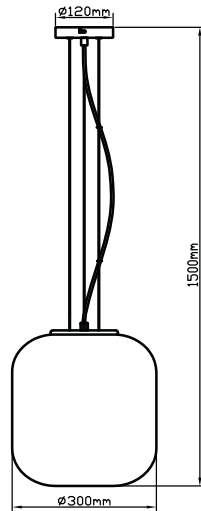

INSTRUCTION MANUAL

Bliss HL Black with Black Smoke Glass 93956

INPUT: AC220-240V