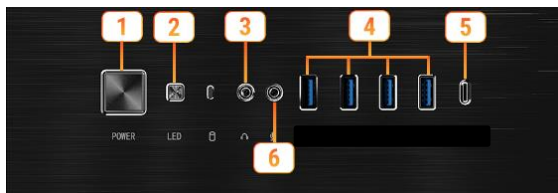

msi

PC COMPONENTS

MPG SEKIRA 500X

IGNITE YOUR BATTLEFIELD

SPECIFICATIONS

Product Name	MPG SEKIRA 500X
Case Form Factor	Mid-Tower
Support MB Form Factor	E-ATX / ATX / Micro-ATX / Mini-ITX
I/O Ports	4 x USB 3.2 Gen1 Type-A / 1 x USB 3.2 Gen2 Type-C / 1 x HD Audio / 1 x Mic
Driver Bays	4 x 3.5" (compatible with 2.5") + 3 x 2.5"
Case Expansion Slots	8+2
Maximum GPU Length	400mm
Maximum CPU Cooler Length	170mm
Lighting	Addressable RGB
Power Supply	Standard ATX
Cooling Layout	Front: Up to 3 x 120mm / 3 x 140mm / 2 x 200mm Top: Up to 3 x 120mm / 2 x 140mm / 2 x 200mm Rear: Up to 1 x 120mm / 1 x 140mm
Pre-install Fan	Front: 1 x 200mm addressable RGB LED Fan included 1 x 200mm System Fan included Top: 2 x 200mm addressable RGB LED Fans included Rear: 1 x 120mm addressable RGB LED Fan included
Radiator Layout	Front: Up to 280 mm Top: Up to 360 mm Rear: Up to 140mm
Dimension	530(D) x 232(W) x 545.5(H) mm 20.87(D) x 9.13(W) x 21.48(H) inch
Weight	19.85 KG

CONNECTIONS

- 1. Power Button
- 2. LED Control Button
- 3. Front HD Audio
- 4. Front USB 3.2 Gen 1 Type A
- 5. Front USB 3.2 Gen 1 Type C
- 6. Front MIC

FEATURES

200mm ARGB Fan included

Packing with 3 x 200mm and 1 x 120mm addressable RGB fans support MSI Mystic Light for the unlimited customization options

1 to 8 ARGB LED HUB

Bundle with 1 to 8 ARGB LED HUB that can allow you to have more attractive ways to decorate your gaming rig by the LED strips

Extractable radiator bracket design

The modular radiator bracket is for easy installation of radiator without tools

Mystic Light

MSI Mystic Light offers multiple colors and various effects for you to set up the whole rig by your own way