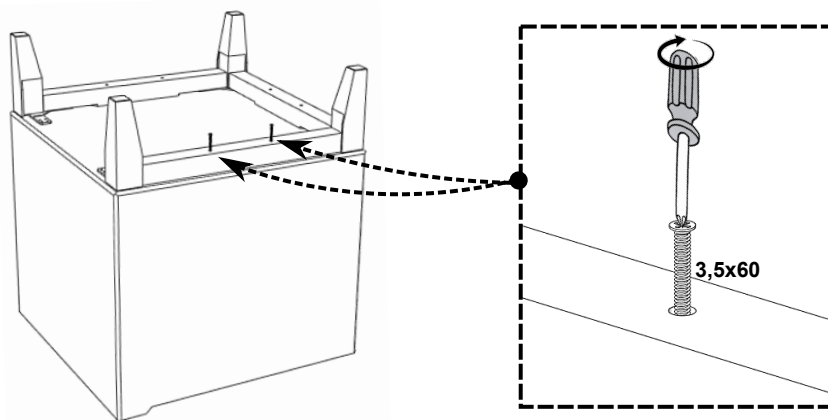

7

8

9

10

11**12****13****14**

819362 NEON_5x13-NW

LED repair

SWITCH repair