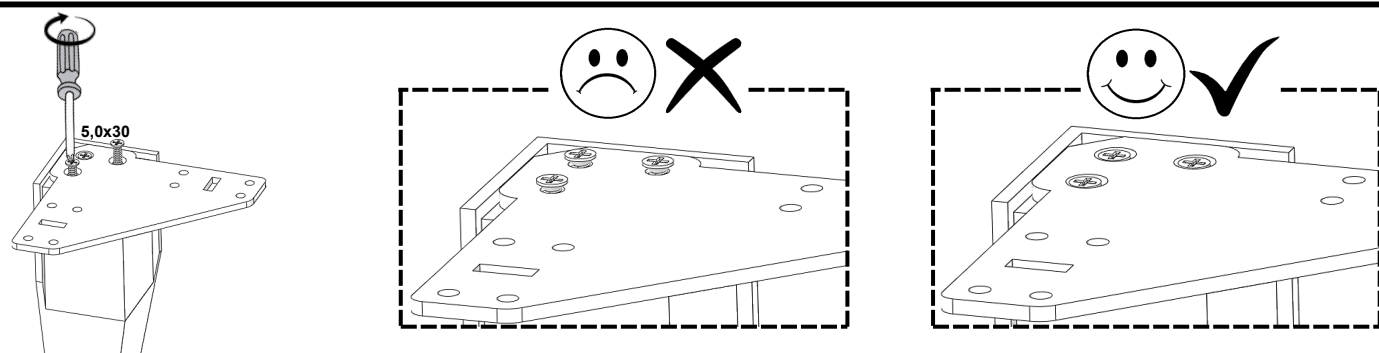

KOMET NAKO

20122021

1

2

3

4