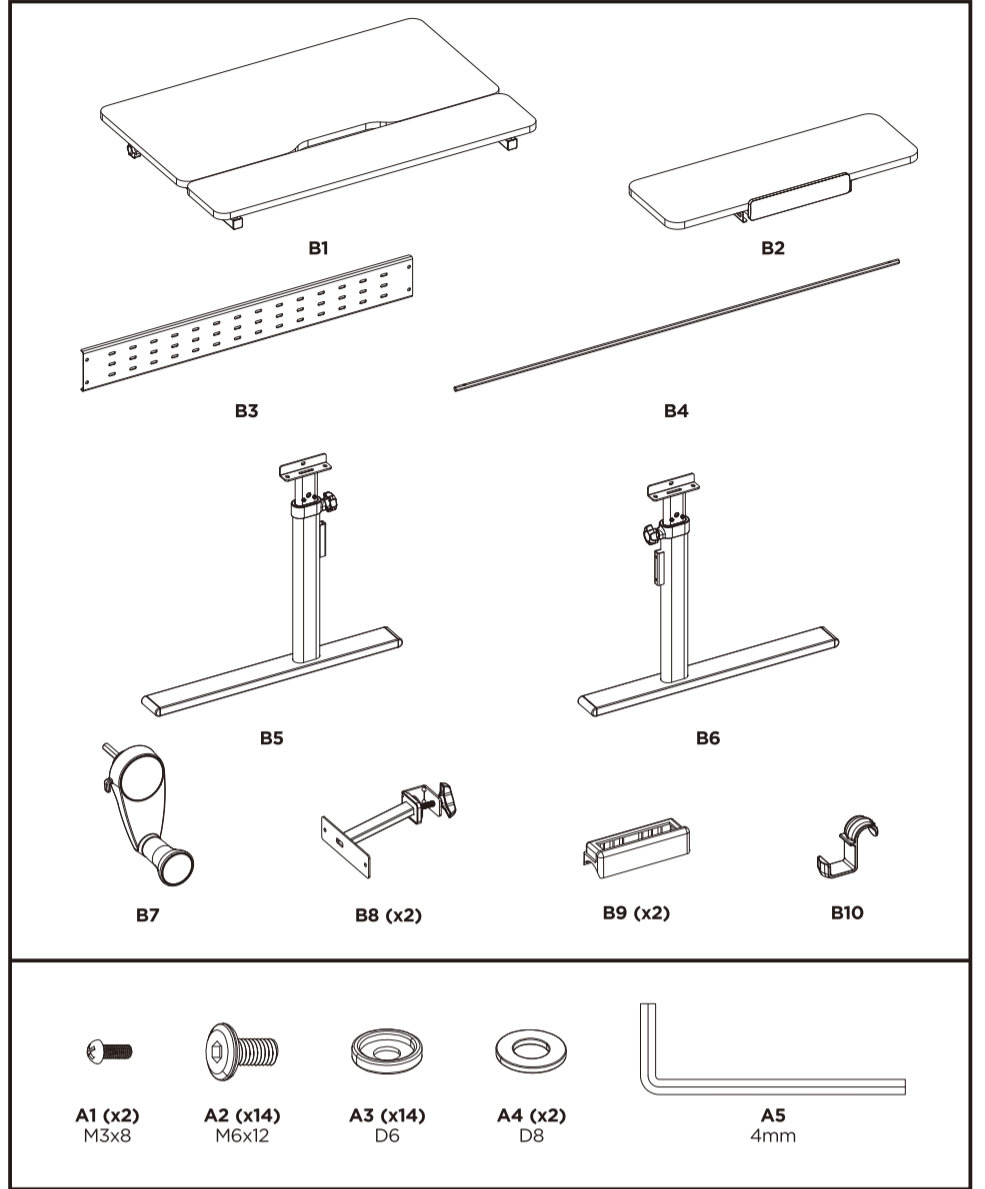

 CAUTION

1. Read the entire instruction manual before you start installation and assembly. Improper installation may result in damage or serious personal injury.
2. Adult assembly required. Product contains small parts that present choking hazards for children.
3. Never fully tighten the screws until all hardware has been assembled and in proper place.
4. Never allow corrosives, moisture, or chemicals to make contact with the product as surface damage may occur. Should this happen, clean the surface immediately using a damp cloth.
5. The product is intended for indoor use only, using the product outdoors or in an uncontrolled environment may result in product failure.

**EN** Manual Adjustable Children Desk with Book Holder

**PL** Biurko dla dzieci z regulacją wysokości

**DE** Manuell verstellbarer Kinderschreibtisch mit Bücherhalterung

**FR** Bureau d'enfant réglable manuellement avec porte-livre