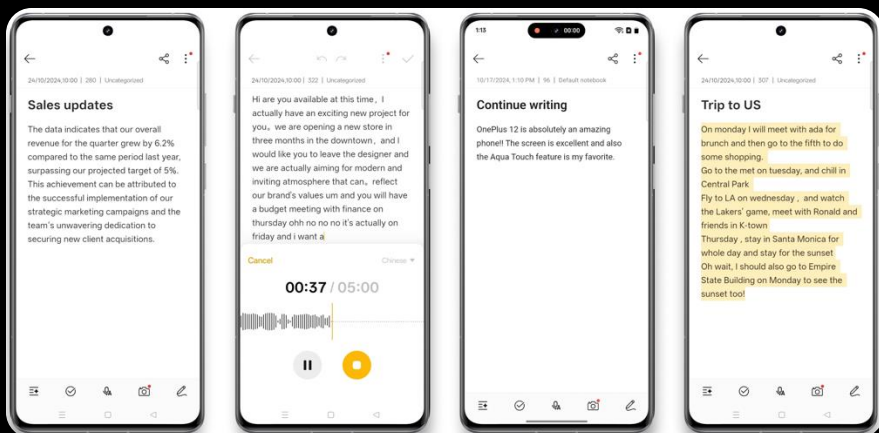

AI Notes offers a complete one-stop solution for all your note-taking needs. Effortlessly refine the tone of your notes, tidy up disorganized text, expand on your ideas, and let transformative AI intelligently format everything for you. Unlock more time to capture your unique ideas while AI Notes ensures your notes are always polished, well-structured, and effectively convey your thoughts. **Change of Tone - Clean Up - Continue Writing - Formatting**