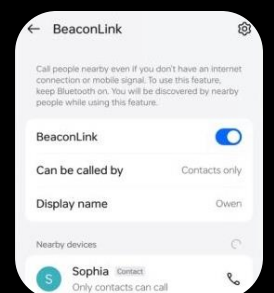

Connectivity that Endures

In garage/basement

In crowded areas

In metro

Elevator signal recovery

Low Signal

AI LinkBoost can detect when you're entering or leaving an elevator and quickly reconnect to the network. Whenever you need to switch network, you can do so with minimum delays and interruptions.