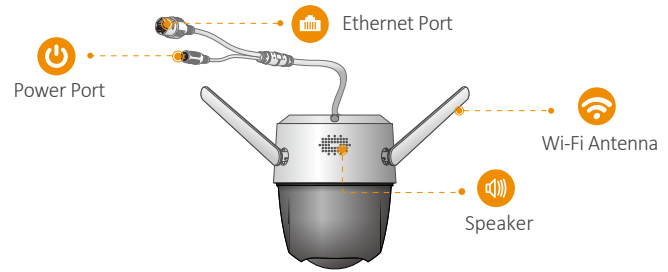

Scare away unwelcome visitors with built-in spotlight and 110dB security siren

IP66

Weatherproof from dust and water

Two-way Talk

Real-time communicate with people at the camera

Diversified Storage

Supports NVR, Cloud Storage or Micro SD card (up to 256GB)

Alarm Notification

Sends instant motion-activated alerts to your mobile phone

Wi-Fi Connection

IEEE802.11b/g/n(2.4GHz)

Smart Tracking

Automatically tracks moving objects

Stay close with what you care

With Cloud service, you will have access to what you care as long as Internet is available. You can record daily or motion videos on Cloud and playback anytime anywhere.