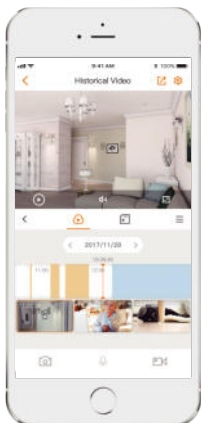

Smart Tracking

Automatically tracks moving objects

Stay close with what you care

With Cloud service, you will have access to what you care as long as Internet is available. You can record daily or motion videos on Cloud and playback anytime anywhere.