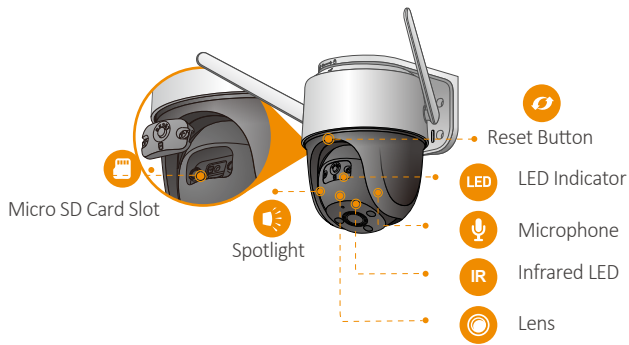

Full  Color

Cruiser 4MP

Model: IPC-S42FP/IPC-S42FN

4MP H.265 Cruiser Wi-Fi Camera

Cruiser 4MP delivers 4MP live monitoring with a choice of 3.6mm/6mm lens option, With 4MP QHD live monitoring and 0~355° pan & 0~90° tilt features, Cruiser ensures every corner of your home completely covered. It supports four night vision modes for clear-as day clarity even in pitch dark. With IP66 certified, the camera can be used outdoors under different weather conditions. With built-in spotlight and 110dB security siren, Cruiser actively keeps unwelcome visitors away from what you care about.

Scare away unwelcome visitors with built-in spotlight and 110dB security siren

IP66

Weatherproof from dust and water

Two-way Talk

Real-time communicate with people at the camera

Diversified Storage

Supports NVR, Cloud Storage or Micro SD card (up to 256GB)

Alarm Notification

Sends instant motion-activated alerts to your mobile phone

Wi-Fi Connection

IEEE802.11b/g/n(2.4GHz)

Smart Tracking

Automatically tracks moving objects

Stay close with what you care

With Cloud service, you will have access to what you care as long as Internet is available. You can record daily or motion videos on Cloud and playback anytime anywhere.

Specifications

Camera

1/2.7" 4 Megapixel Progressive CMOS
 4MP(2560x 1440)
 Night Vision: 30m(98ft) Distance
 3.6mm/6mm Fixed Lens
 Field of View: 3.6mm: 88° (H), 44° (V), 105° (D)
 6mm: 54° (H), 29° (V), 63° (D)
 355° Pan & 0~90° Tilt