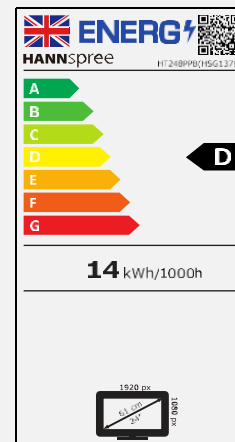

VESA Mounting	100 x 100 mm
Monitor Stand	Smart Adjustable Stand ("book" type)
Tilt / Kensington Lock	15° ~ 70° (+1/-3°) / Yes
Display Protection	Thickness 1,2 ± 0,1 mm; Material OGS
Hardness / Transmittance	≥7H Toughened hard panel surface / ≥88%
Controls	Menü, Bri (+), Vol (-), Input/Enter, Power
Color	Warm, Natural, Cool, User Mode
Preset Mode	PC, Movie, Game, ECO Modes
On Screen Display	15 OSD Languages
Accessory	Power Cable (1,5m); HDMI Cable (1,5m); USB 3.0 (B-A) Cable (1,8m); Warranty Card; Quick Start Guide
Other Features	USB 3.0 HUB: 1 Up stream, 2 Down stream Flicker Free and Low Blue Light Mode
Orientation	Landscape, Portrait

Supplier's Name	HANNSpree
Model Name	HT248PPB
Energy efficiency class for standard Dynamic Range (SDR)	D
Annual Energy Power Consumption (kWh/1000h)	14 kWh/1000h
On mode power demand for Standard Dynamic Range (SDR)	14 W
Off mode power demand (W)	0,3 W
Standby mode power demand (W)	0,3 W
Screen Diagonal (cm / inches)	60,45 / 23.8"
Resolution	1920 x 1080

PART. NO.:
HT 248 PPB