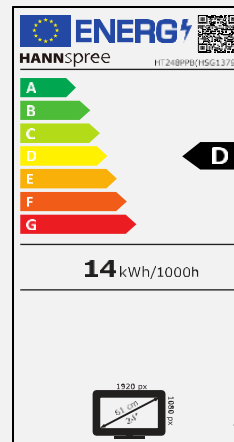

VESA Mounting	100 x 100 mm
Monitor Stand	Smart Adjustable Stand ("book" type)
Tilt / Kensington Lock	15° ~ 70° (+1/-3°) / Yes
Display Protection	Thickness 1,2 ± 0,1 mm; Material OGS
Hardness / Transmittance	≥7H Toughened hard panel surface / ≥88%
Controls	Menü, Bri (+), Vol (-), Input/Enter, Power
Color	Warm, Natural, Cool, User Mode
Preset Mode	PC, Movie, Game, ECO Modes
On Screen Display	15 OSD Languages
Accessory	Power Cable (1,5m); HDMI Cable (1,5m); USB 3.0 (B-A) Cable (1,8m); Warranty Card; Quick Start Guide
Other Features	USB 3.0 HUB: 1 Up stream, 2 Down stream Flicker Free and Low Blue Light Mode
Orientation	Landscape, Portrait

Supplier's Name	HANNSpree
Model Name	HT248PPB
Energy efficiency class for standard Dynamic Range (SDR)	D
Annual Energy Power Consumption (kWh/1000h)	14 kWh/1000h
On mode power demand for Standard Dynamic Range (SDR)	14 W
Off mode power demand (W)	0,3 W
Standby mode power demand (W)	0,3 W
Screen Diagonal (cm / inches)	60,45 / 23.8"
Resolution	1920 x 1080

PART. NO.:
HT 248 PPB