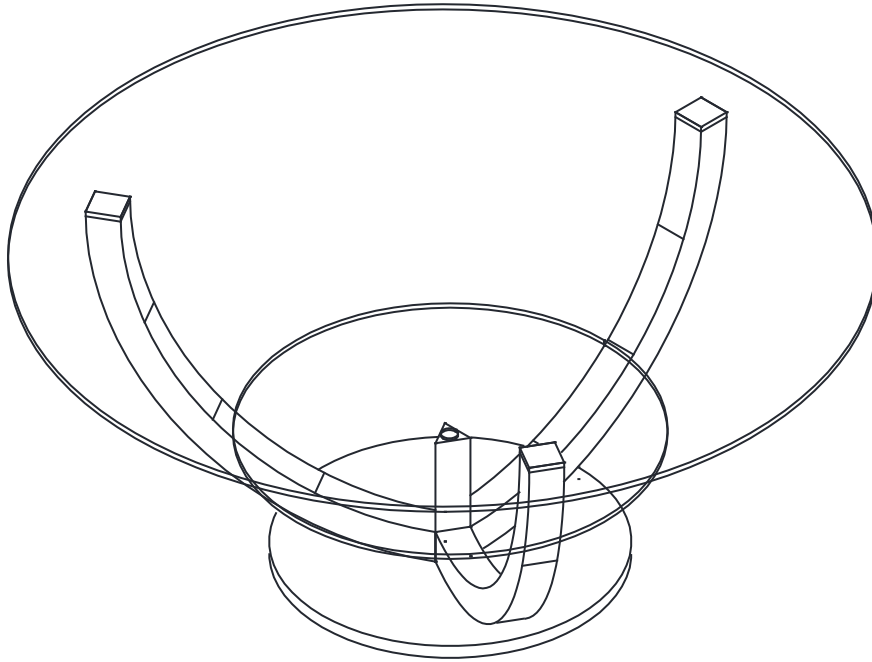

# ASSEMBLY INSTRUCTION

Item NO.: Denver

A x1 Glass top	B x1 Glass bottom	C x1 Base	D x3 Frame	E x1 Vertical Frame	F x1 Dia8x255mm
G x3 Dia58	H x6 Dia6x8mm	I x3 Dia8x60mm	J x1 Dia8	K x4 Dia8	L x4 Dia8x18mm
M x3 Dia4x40mm	N x3 Dia8x20mm	O x1 Dia5#	P x1 Dia3#	Q x1 Wrench	

# Denver

1

# Denver

2

B		F	
x1	Glass bottom	x1	Dia8x25mm

3

C		J		K		L		M	
x1	Base	x1	Dia8	x1	Dia8	x1	Dia8x18mm	x3	Dia4x40mm

Denver

G  
x3

N  
x3