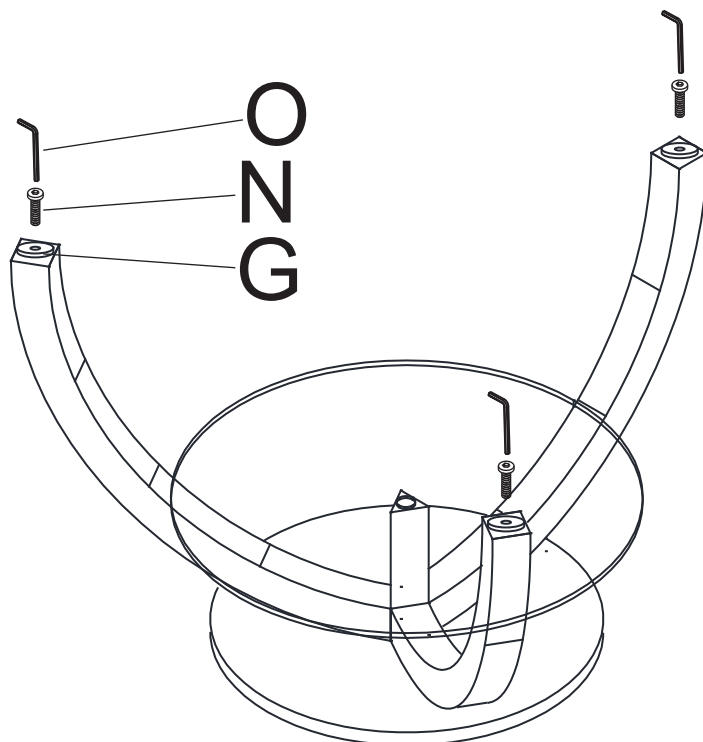

Denver

G
x3

N
x3

O
x1

4