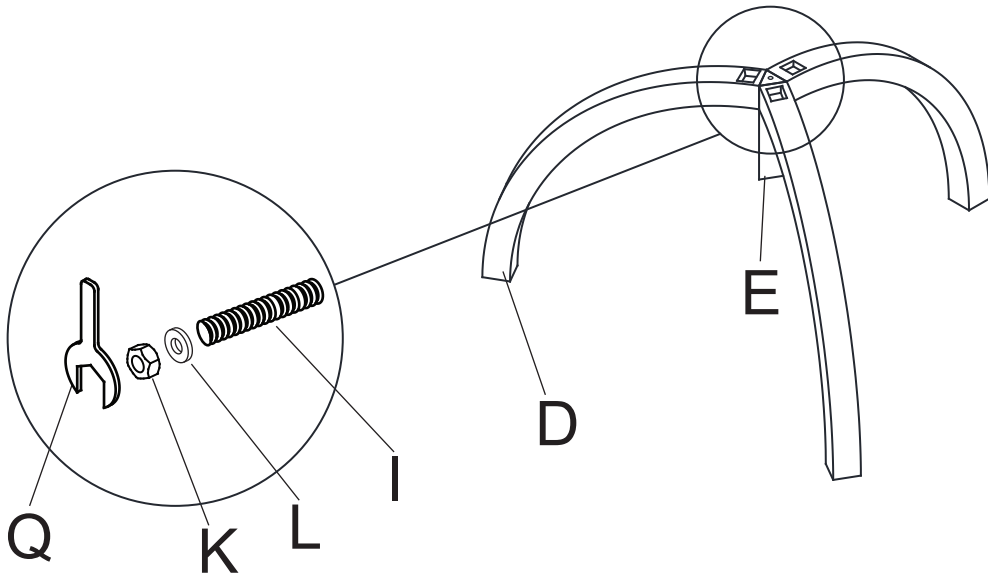

# ASSEMBLY INSTRUCTION

Item NO.: Denver

A x1 Glass top	B x1 Glass bottom	C x1 Base	D x3 Frame	E x1 Vertical Frame	F x1 Dia8x255mm
G x3 Dia58	H x6 Dia6x8mm	I x3 Dia8x60mm	J x1 Dia8	K x4 Dia8	L x4 Dia8x18mm
M x3 Dia4x40mm	N x3 Dia8x20mm	O x1 Dia5#	P x1 Dia3#	Q x1 Wrench	

# Denver

2

B		F	
x1	Glass bottom	x1	Dia8x25mm

3

C		J		K		L		M	
x1	Base	x1	Dia8	x1	Dia8	x1	Dia8x18mm	x3	Dia4x40mm

Denver

G  
x3

N  
x3