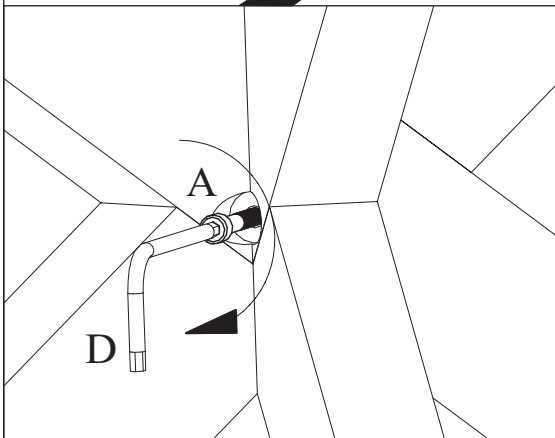

MONTAGEANLEITUNG
Esstisch "NEVIO" 2704180EI
180x100x77

Pos.	Maße	Stck.	Coll
1	1800x1000x40	1	1/2
2	673x567x750	1	2/2
3	673x567x750	1	2/2

1

2