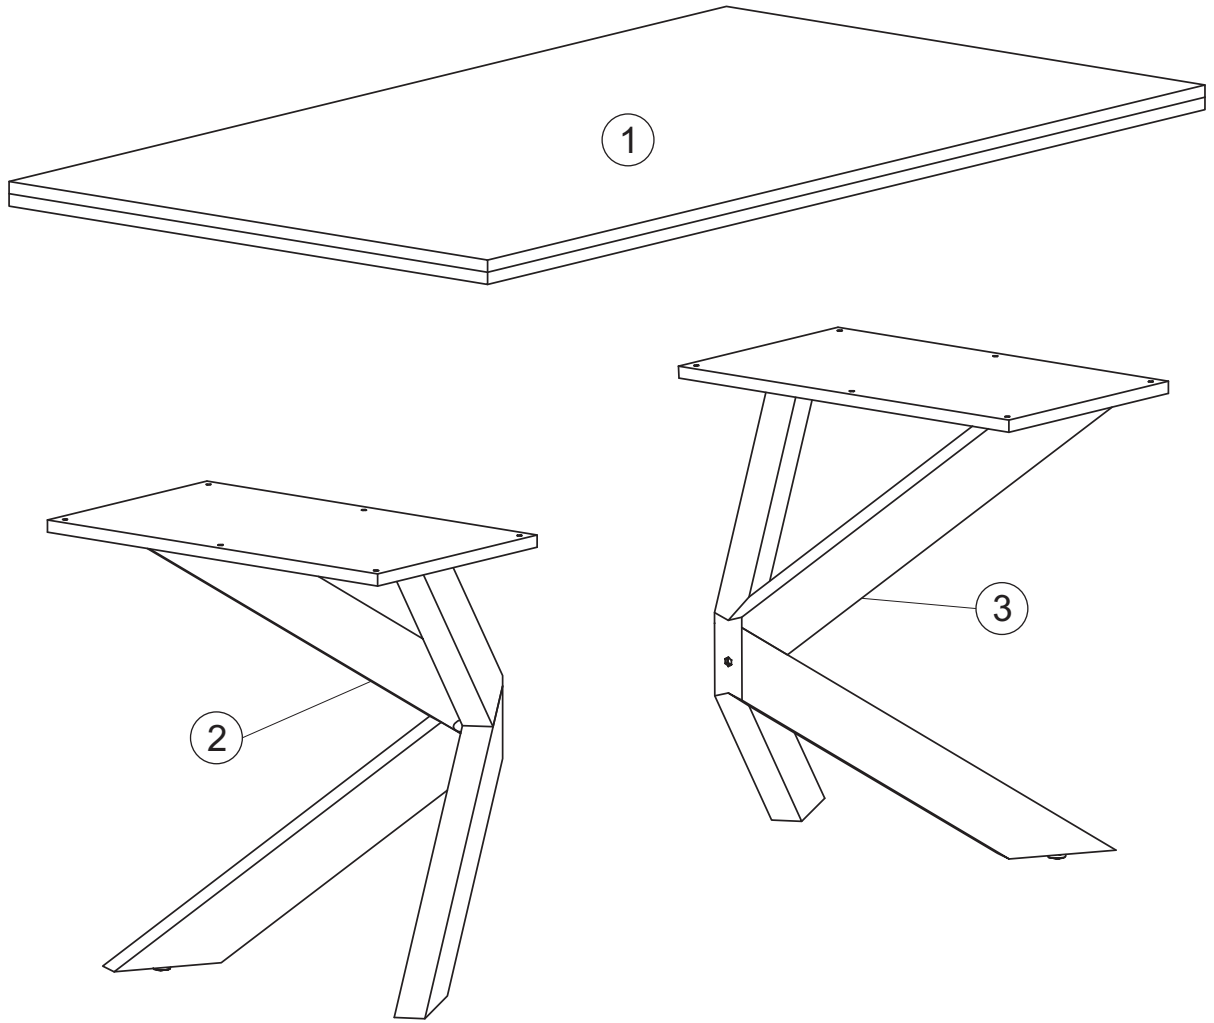

MONTAGEANLEITUNG
Esstisch "NEVIO" 2704180EI
180x100x77

Pos.	Maße	Stck.	Coll
1	1800x1000x40	1	1/2
2	673x567x750	1	2/2
3	673x567x750	1	2/2

1

2