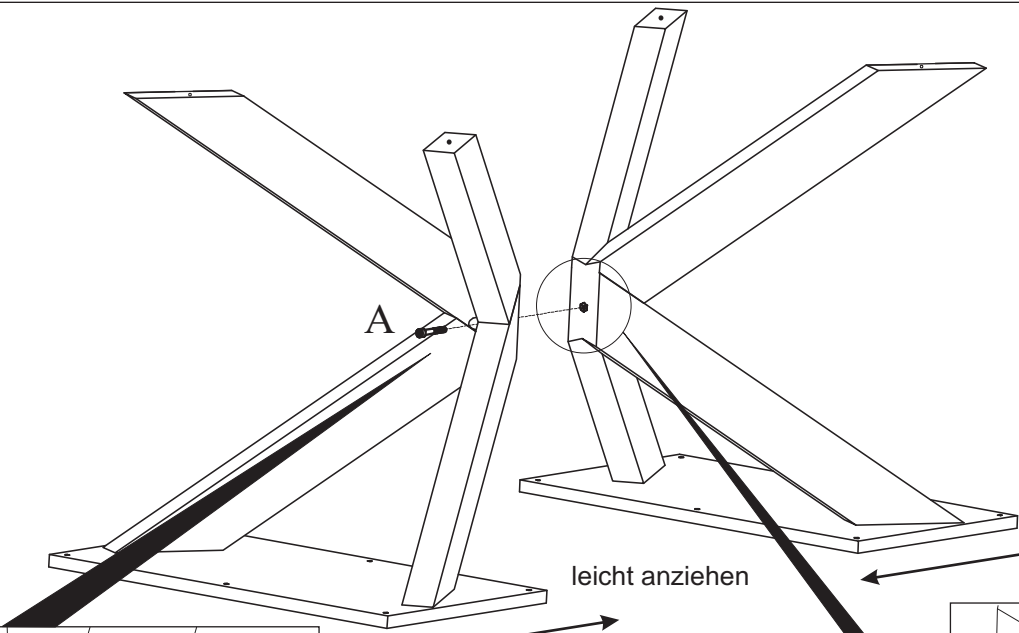

MONTAGEANLEITUNG
Esstisch "NEVIO" 2704180EI
180x100x77

Pos.	Maße	Stck.	Coll
1	1800x1000x40	1	1/2
2	673x567x750	1	2/2
3	673x567x750	1	2/2

1

2