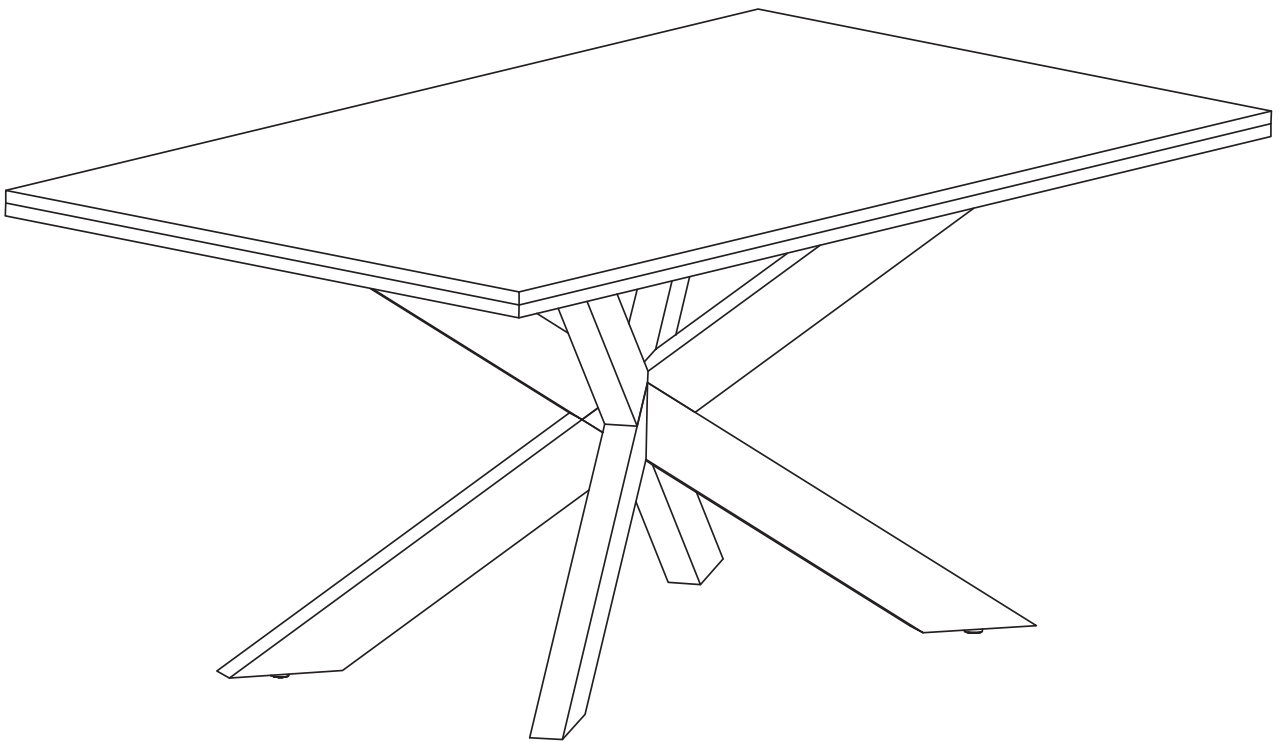

MONTAGEANLEITUNG
Esstisch "NEVIO" 2704180EI
180x100x77

Pos.	Maße	Stck.	Coll
1	1800x1000x40	1	1/2
2	673x567x750	1	2/2
3	673x567x750	1	2/2

1

2