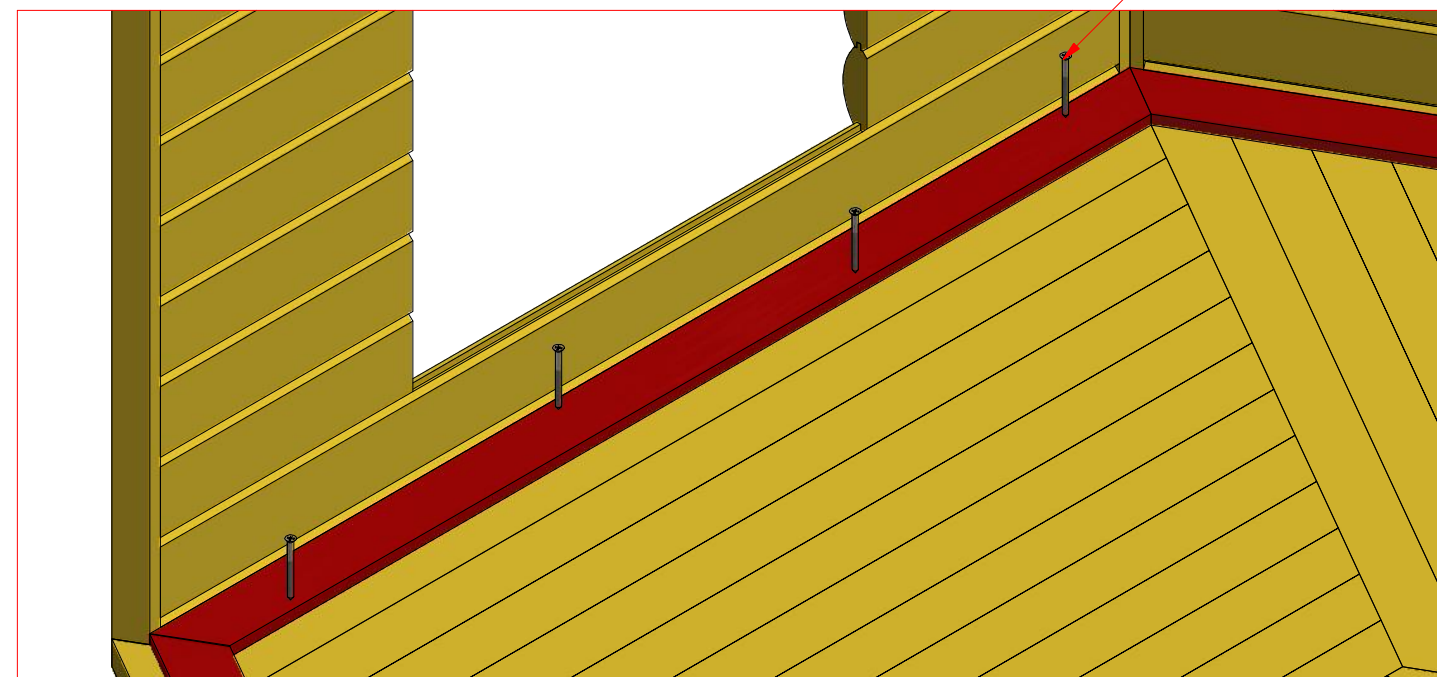

Sauna cabin 9.2 m² with extension

Screws

1	S3	3.5x45	32 pcs