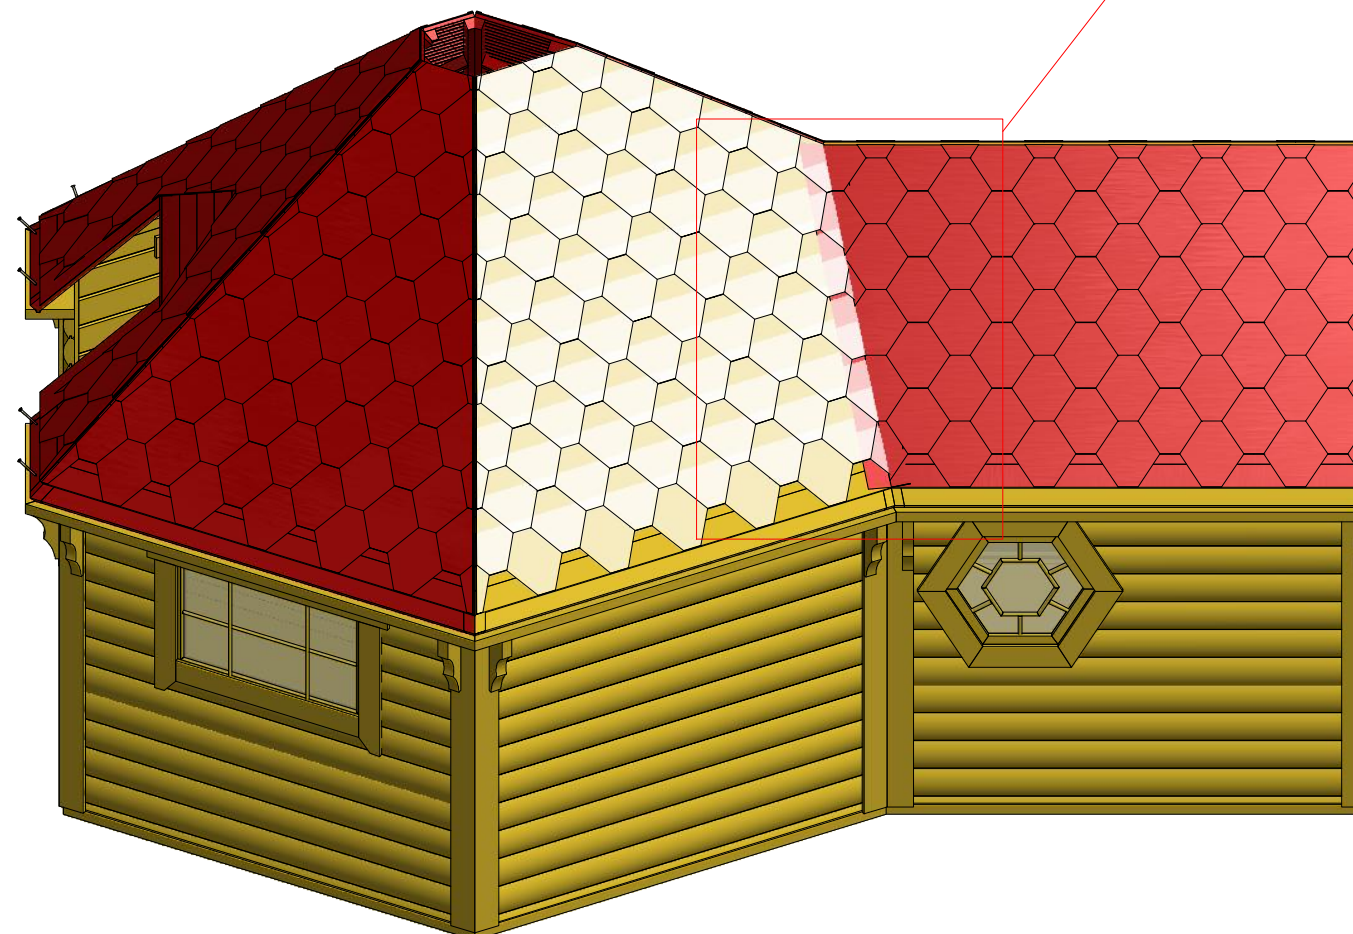

Sauna cabin 9.2 m² with extension

Screws

Sauna cabin 9.2 m² with extension

Screws

1	S2	4x70	16 pcs
---	----	------	--------

Sauna cabin 9.2 m² with extension

Screws			
1	S2	4x70	50 pcs

Grill cabin 9.2 m² with extension