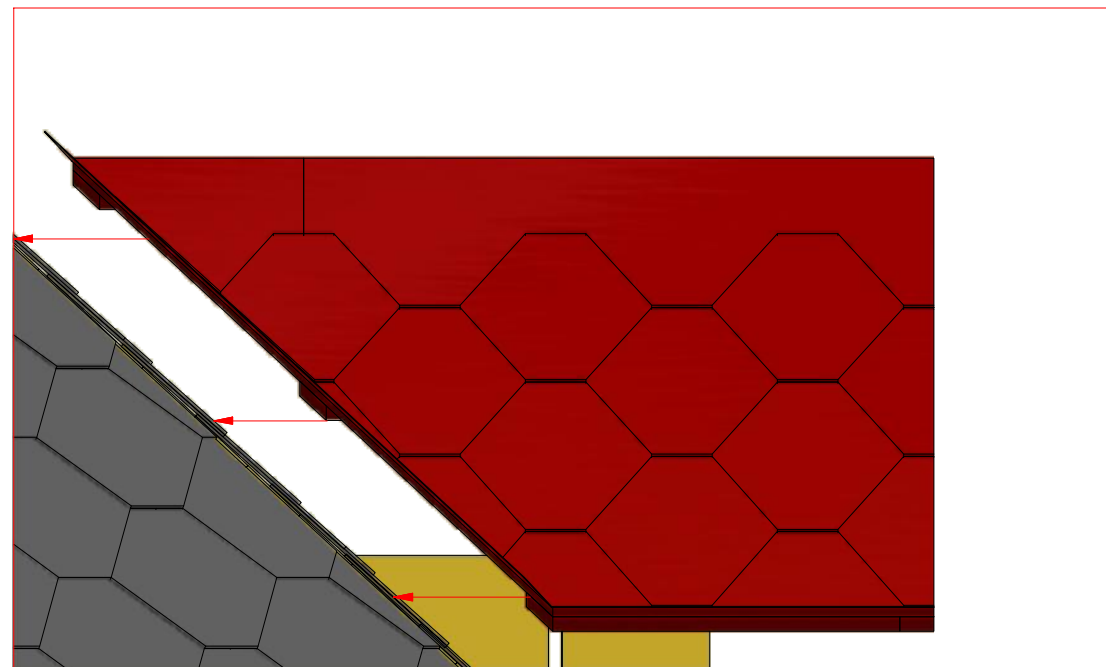

Sauna cabin 9.2 m² with extension

Screws

1	S2	4x70	16 pcs

Sauna cabin 9.2 m² with extension

Screws

1	S2	4x70	8 pcs
2	S3	3.5x45	4 pcs

Grill cabin 9.2 m² with extension

Screws