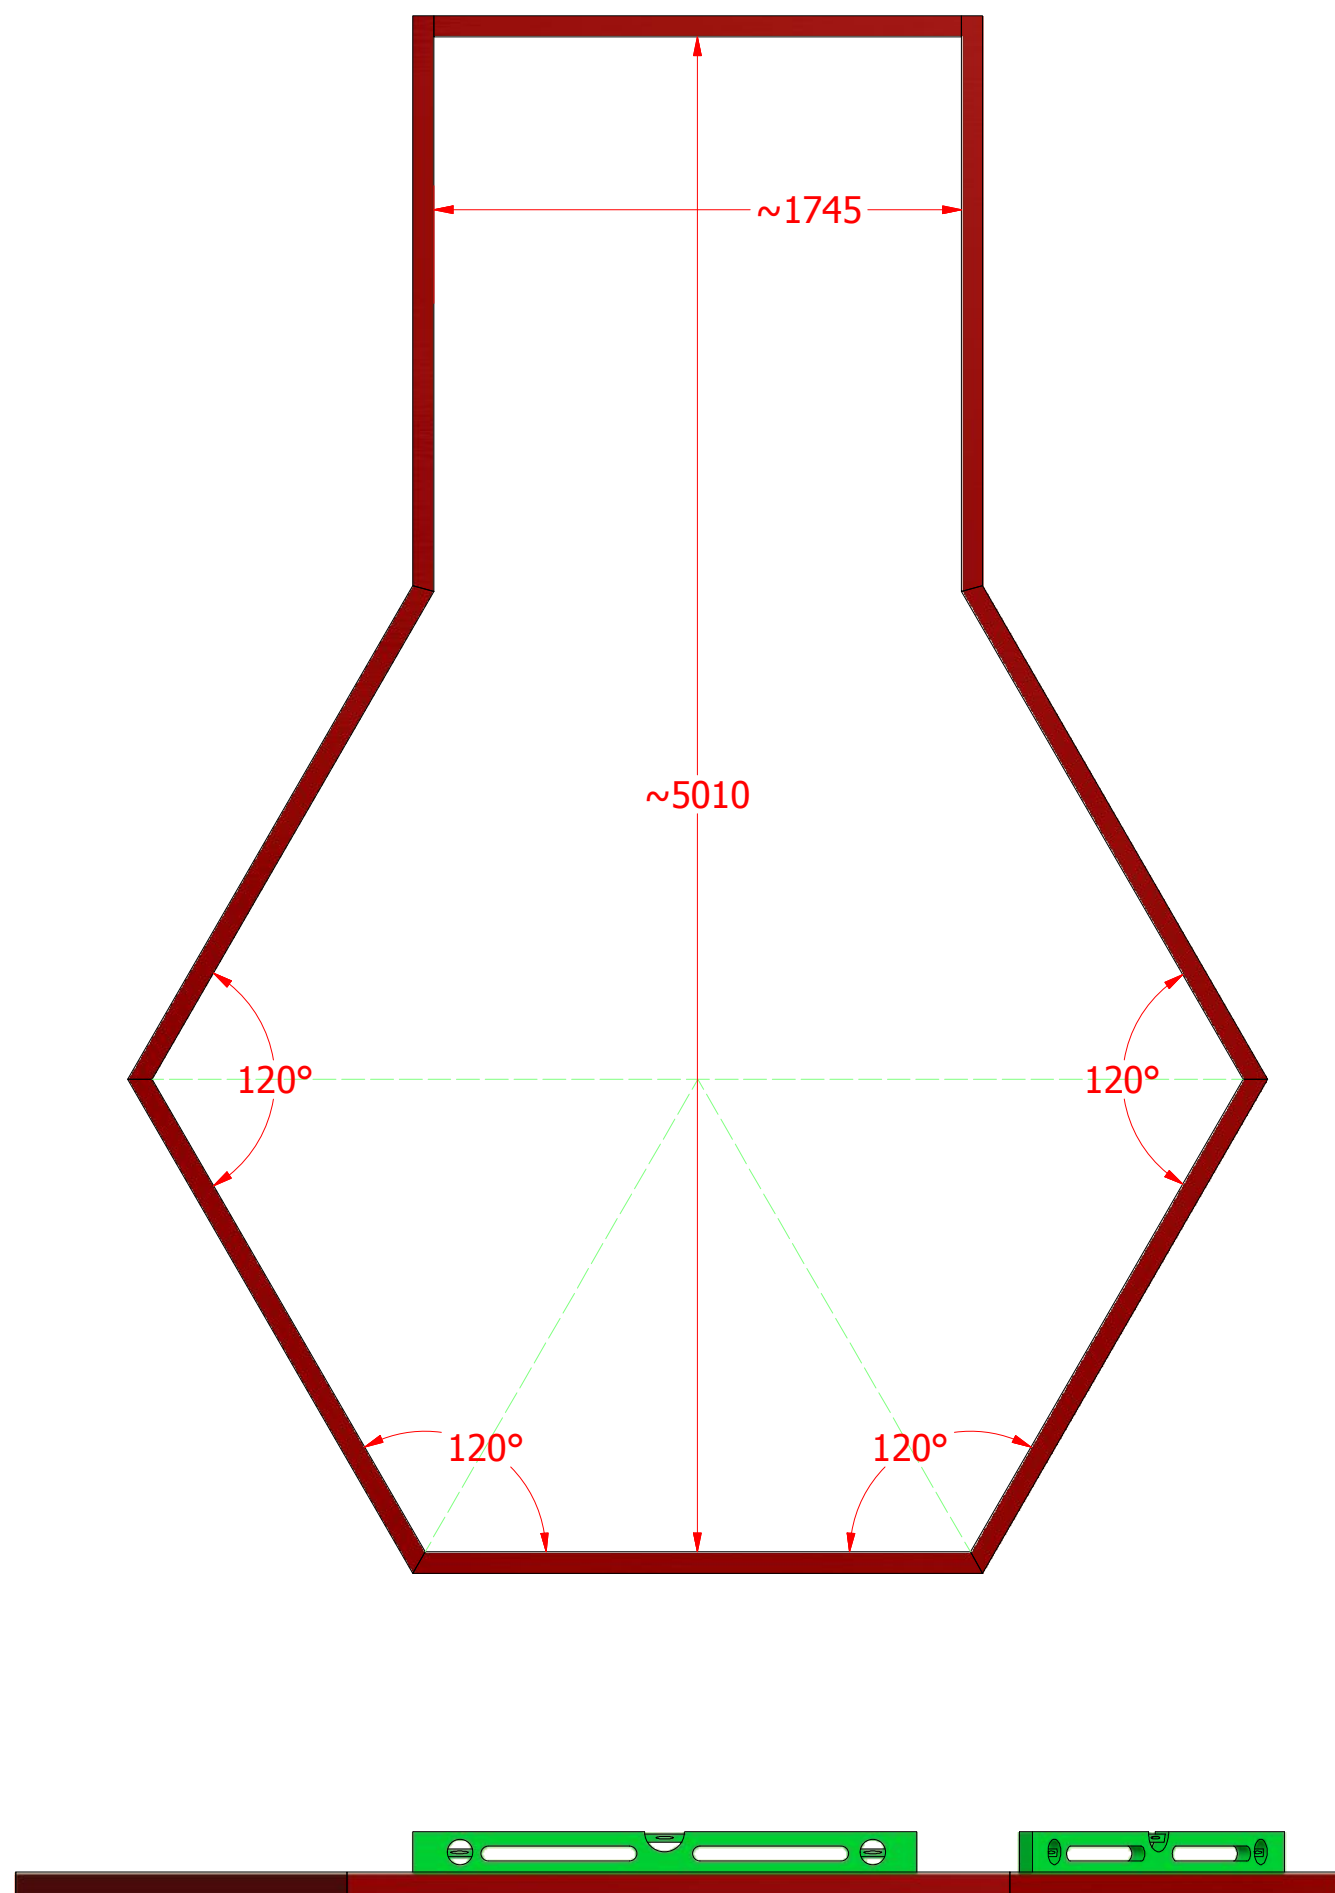

Sauna cabin 9.2 m² with extension

Sauna cabin 9.2 m² with extension

Screws			
1	S1	5x100	16 pcs

1

Sauna cabin 9.2 m² with extension

Screws

1	S2	4x70	48 pcs

2.1

10

2.2

Sauna cabin 9.2 m² with extension

Screws

1	S2	4x70	28 pcs
2	S3	3.5x45	42 pcs

Sauna cabin 9.2 m² with extension

Screws

1	S2	4x70	56 pcs

Sauna cabin 9.2 m² with extension

Screws

Sauna cabin 9.2 m² with extension

Screws

1	S2	4x70	16 pcs
---	----	------	--------

Sauna cabin 9.2 m² with extension

Screws			
1	S2	4x70	50 pcs

Grill cabin 9.2 m² with extension