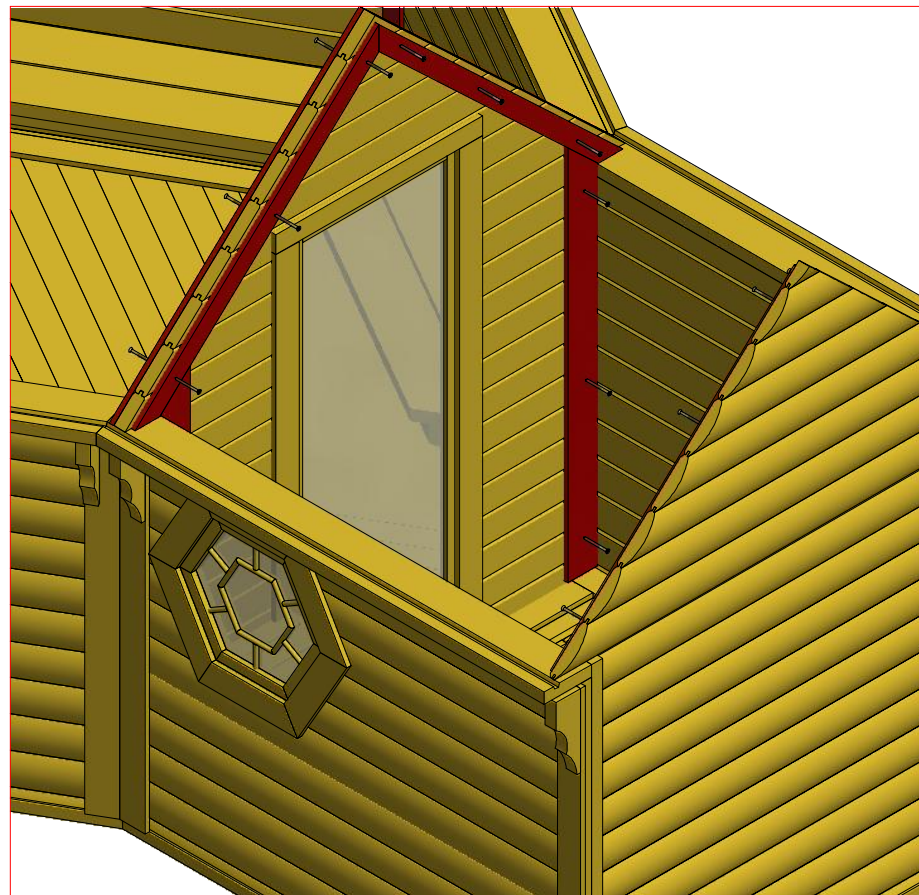

Sauna cabin 9.2 m² with extension

Screws

1	S2	4x70	16 pcs

Sauna cabin 9.2 m² with extension

Screws

1	S2	4x70	8 pcs
2	S3	3.5x45	4 pcs

Grill cabin 9.2 m² with extension

Screws

1	S2	4x70	8 pcs

1

2

Sauna cabin 9.2 m² with extension

Screws

1	S3	3.5x45	77 pcs

Sauna cabin 9.2 m² with extension

Screws

1	S3	3.5x45	36 pcs

Sauna cabin 9.2 m² with extension

Screws

1	S2	4x70	3 pcs
2	V1	2.5x25	

30