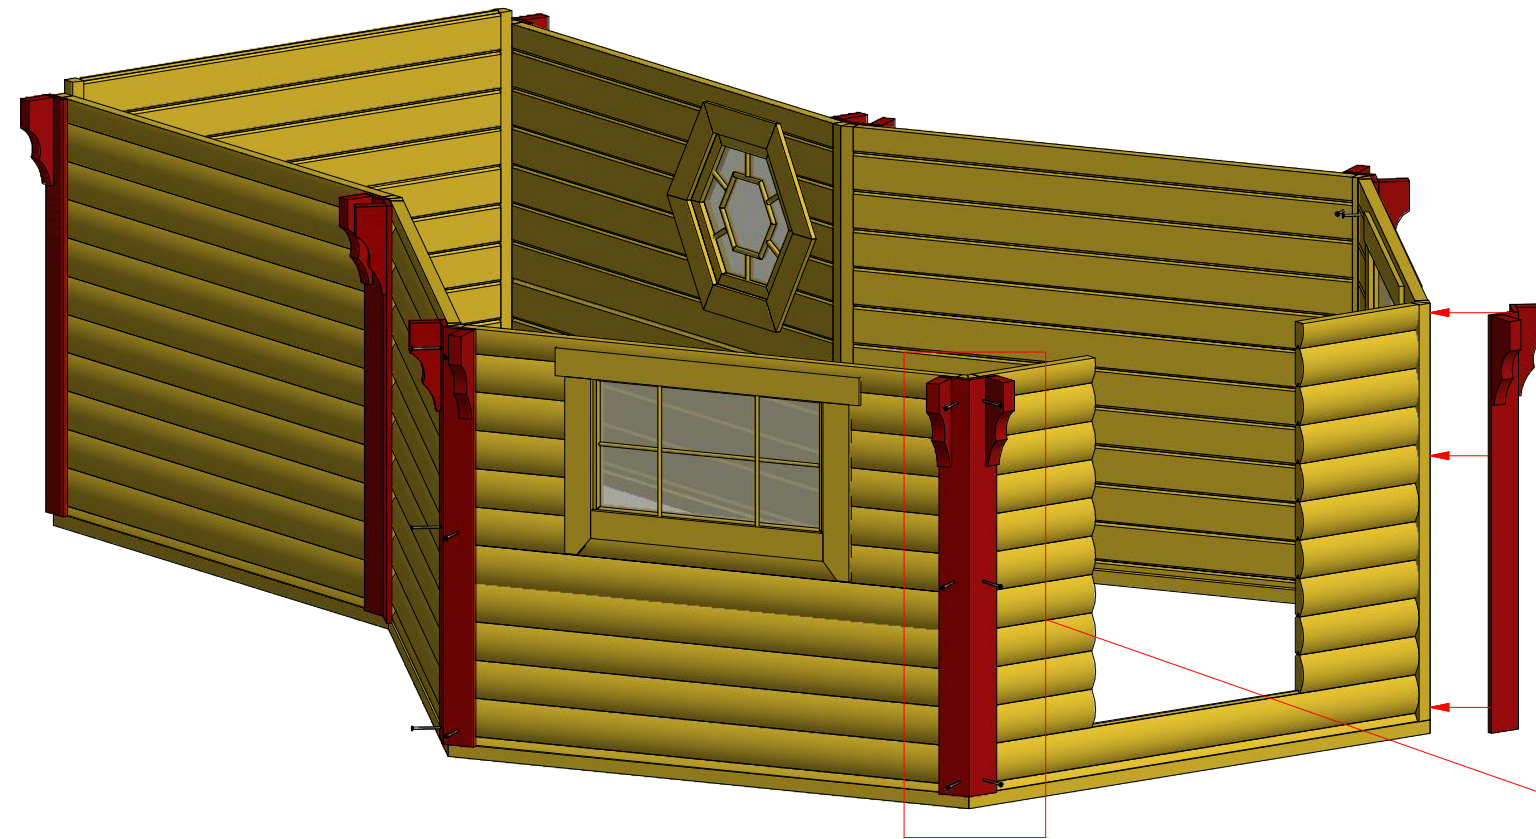

Sauna cabin 9.2 m² with extension

Sauna cabin 9.2 m² with extension

Screws			
1	S1	5x100	16 pcs

1

Sauna cabin 9.2 m² with extension

Screws

1	S2	4x70	48 pcs

2.1

10

2.2

Sauna cabin 9.2 m² with extension

Screws

1	S2	4x70	28 pcs
2	S3	3.5x45	42 pcs

Sauna cabin 9.2 m² with extension

Screws

1	S2	4x70	56 pcs

Sauna cabin 9.2 m² with extension

Screws

Sauna cabin 9.2 m² with extension

Screws

1	S2	4x70	16 pcs
---	----	------	--------

Sauna cabin 9.2 m² with extension

Screws			
1	S2	4x70	50 pcs

Grill cabin 9.2 m² with extension