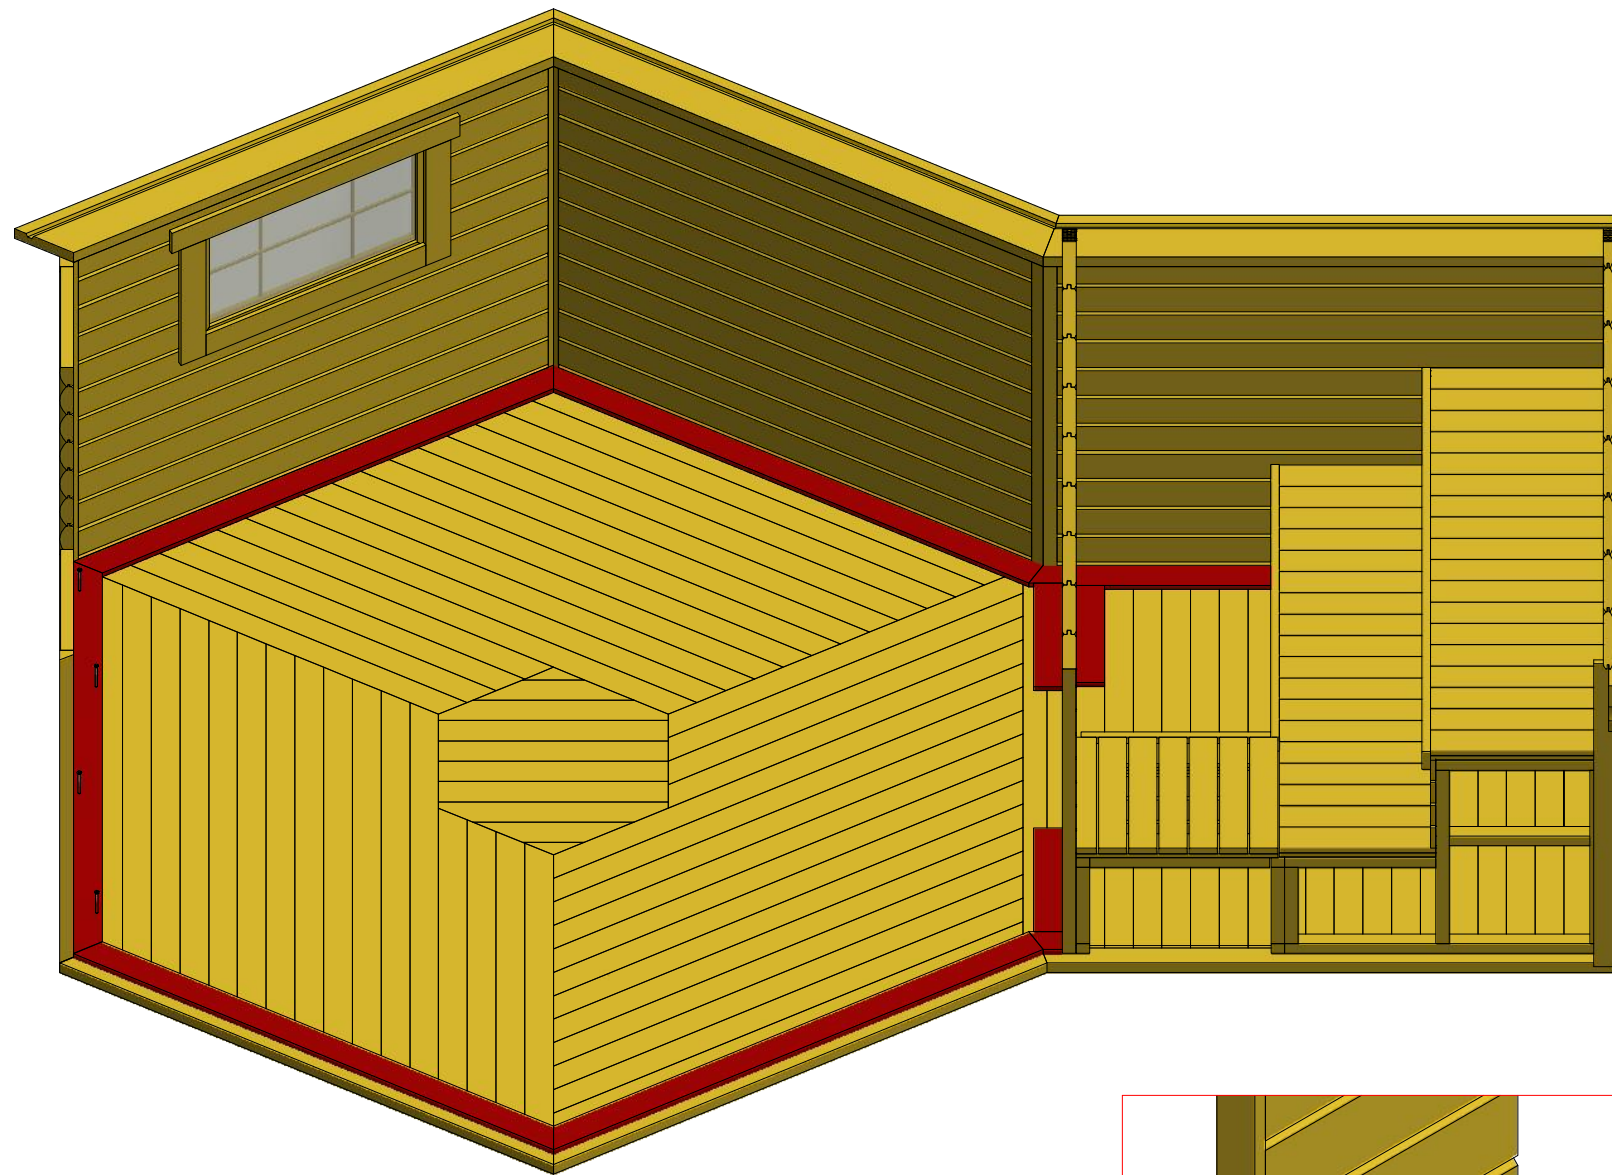

Sauna cabin 9.2 m² with extension

Screws

Sauna cabin 9.2 m² with extension

Screws

1	S2	4x70	16 pcs
---	----	------	--------

Sauna cabin 9.2 m² with extension

Screws			
1	S2	4x70	50 pcs

Grill cabin 9.2 m² with extension

Screws

1	S3	3.5x45	28 pcs
2	V1	2.5x25	

Sauna cabin 9.2 m² with extension

Screws

1	S2	4x70	19pcs

Sauna cabin 9.2 m² with extension

Screws

1	S2	4x70	15 pcs
2	S3	3.5x45	22 pcs

Sauna cabin 9.2 m² with extension

Screws

1	S3	3.5x45	32 pcs

Sauna cabin 9.2 m² with extension

Screws

1	S2	4x70	66 pcs

Sauna cabin 9.2 m² with extension

Screws

1	S2	4x70	32 pcs

Grill cabin 9.2 m² with extension

Screws

1	S2	4x70	10 pcs

Sauna cabin 9.2 m² with extension

Screws

1	S3	3.5x45	32 pcs

1