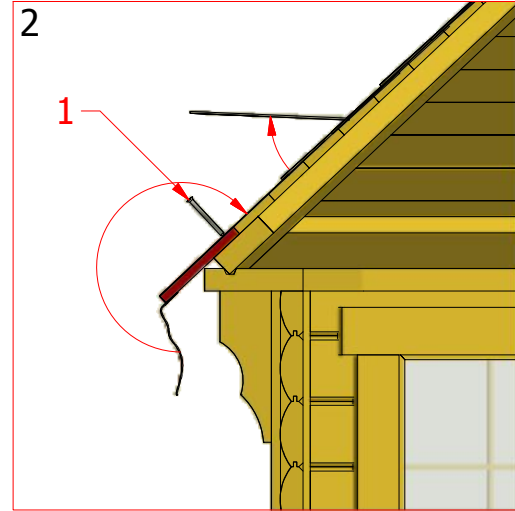

Grill cabin 9.2 m² with extension

Screws

1	S3	3.5x45	28 pcs
2	V1	2.5x25