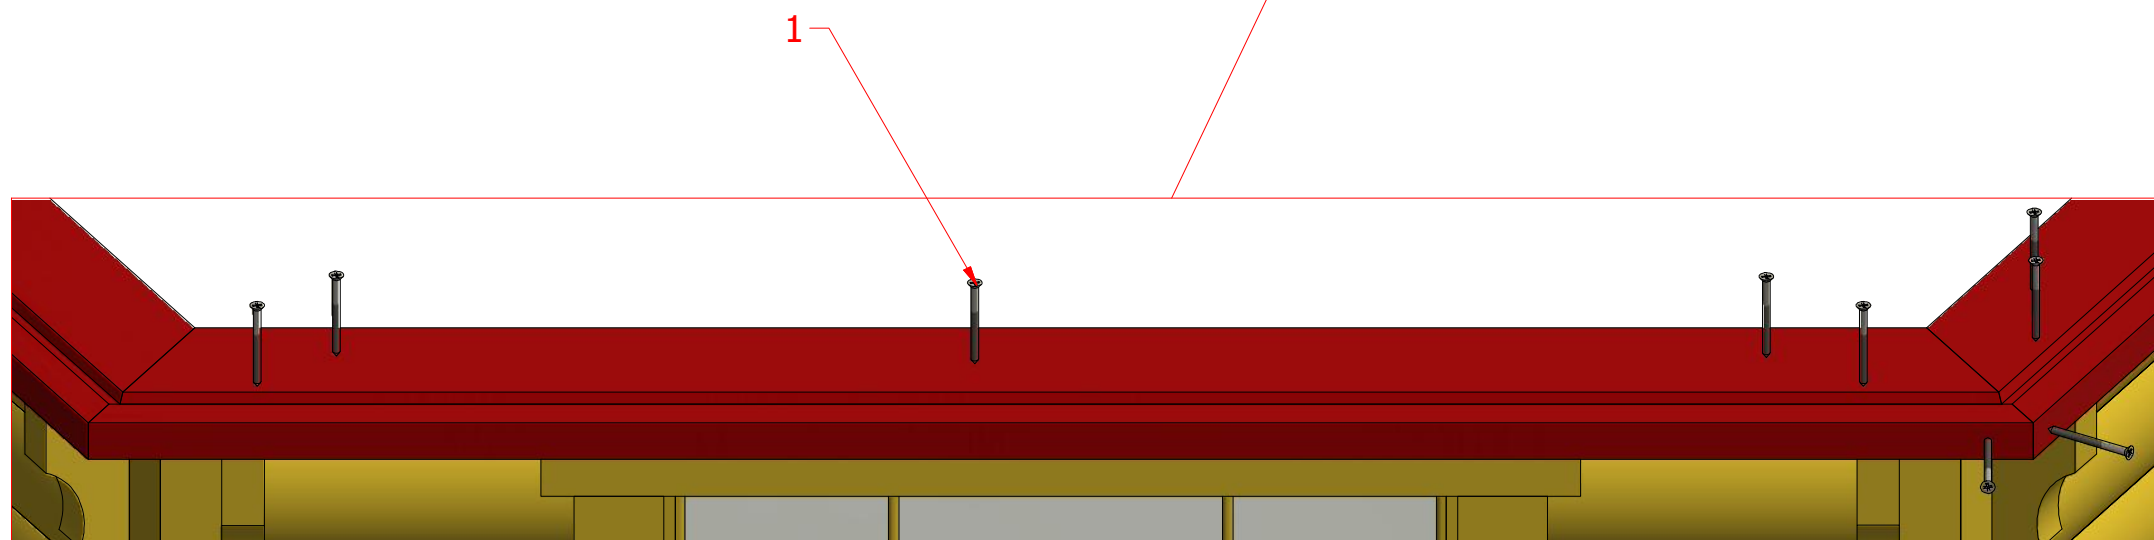

Sauna cabin 9.2 m² with extension

Sauna cabin 9.2 m² with extension

Screws			
1	S1	5x100	16 pcs

1

Sauna cabin 9.2 m² with extension

Screws

1	S2	4x70	48 pcs

2.1

10

2.2

Sauna cabin 9.2 m² with extension

Screws

1	S2	4x70	28 pcs
2	S3	3.5x45	42 pcs

Sauna cabin 9.2 m² with extension

Screws

1	S2	4x70	56 pcs

Sauna cabin 9.2 m² with extension

Screws

Sauna cabin 9.2 m² with extension

Screws

1	S2	4x70	16 pcs
---	----	------	--------

Sauna cabin 9.2 m² with extension

Screws			
1	S2	4x70	50 pcs

Grill cabin 9.2 m² with extension