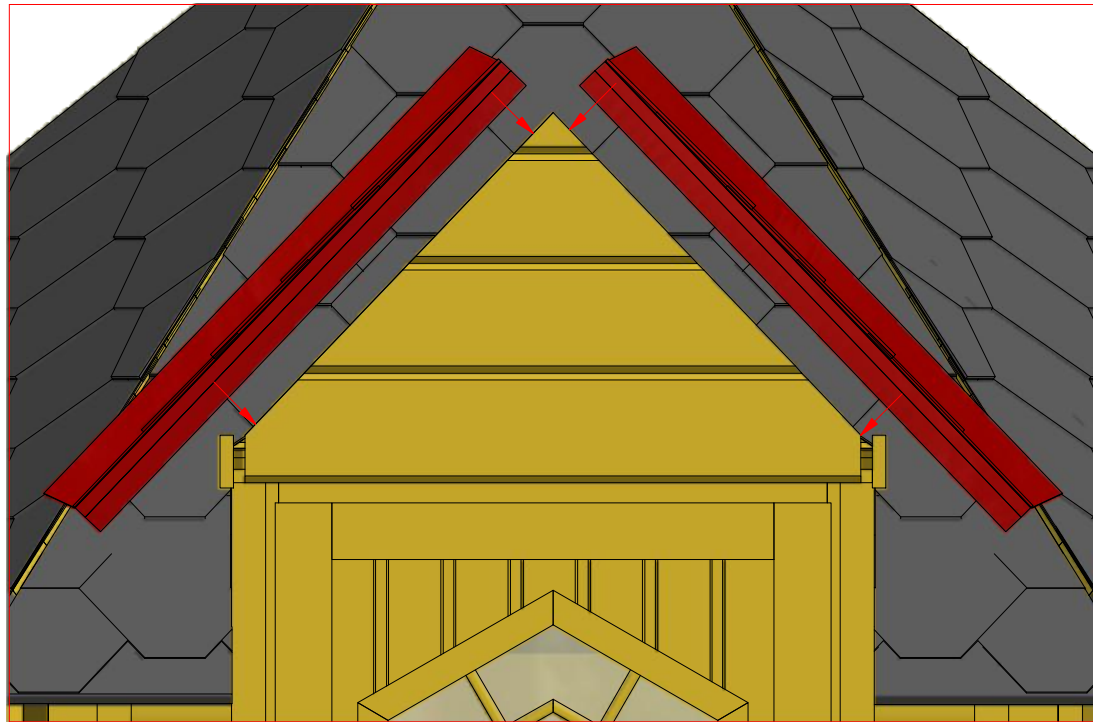

Sauna cabin 9.2 m² with extension

Screws

1	S2	4x70	16 pcs

Sauna cabin 9.2 m² with extension

Screws

1	S2	4x70	8 pcs
2	S3	3.5x45	4 pcs

Grill cabin 9.2 m² with extension

Screws

1	S2	4x70	8 pcs

1

2

Sauna cabin 9.2 m² with extension

Screws

1	S3	3.5x45	77 pcs

Sauna cabin 9.2 m² with extension

Screws