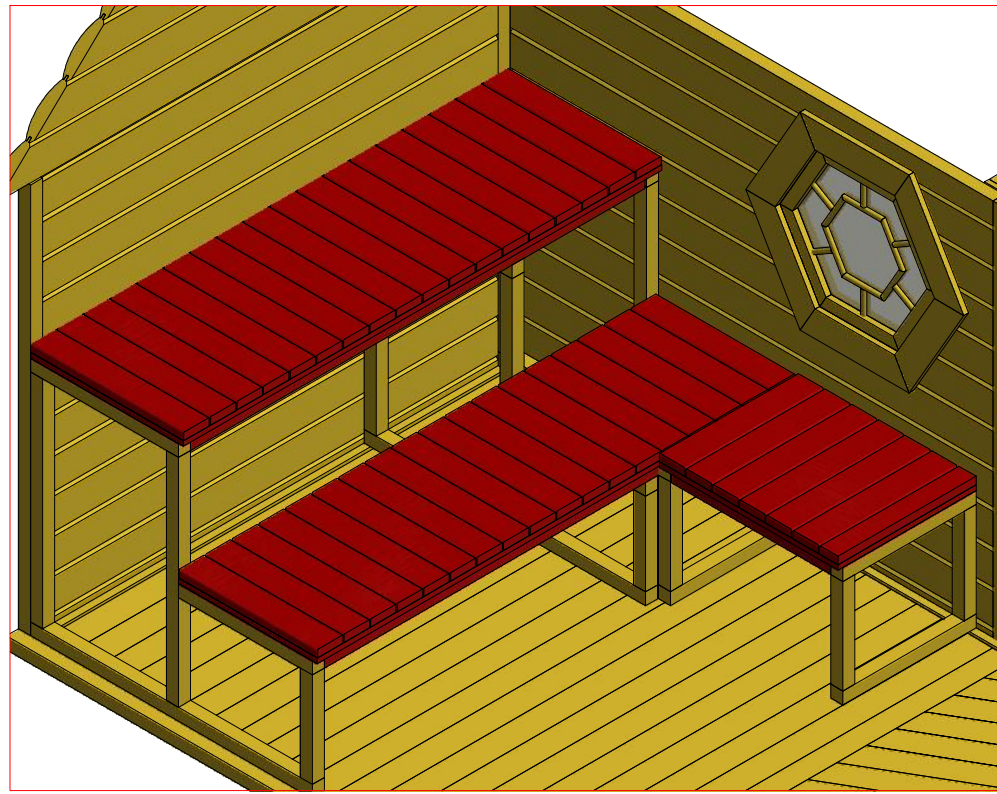

Screws

1	S3	3.5x45	28 pcs
2	V1	2.5x25	

Sauna cabin 9.2 m² with extension

Screws

1	S2	4x70	19pcs

Sauna cabin 9.2 m² with extension

Screws

1	S2	4x70	15 pcs
2	S3	3.5x45	22 pcs