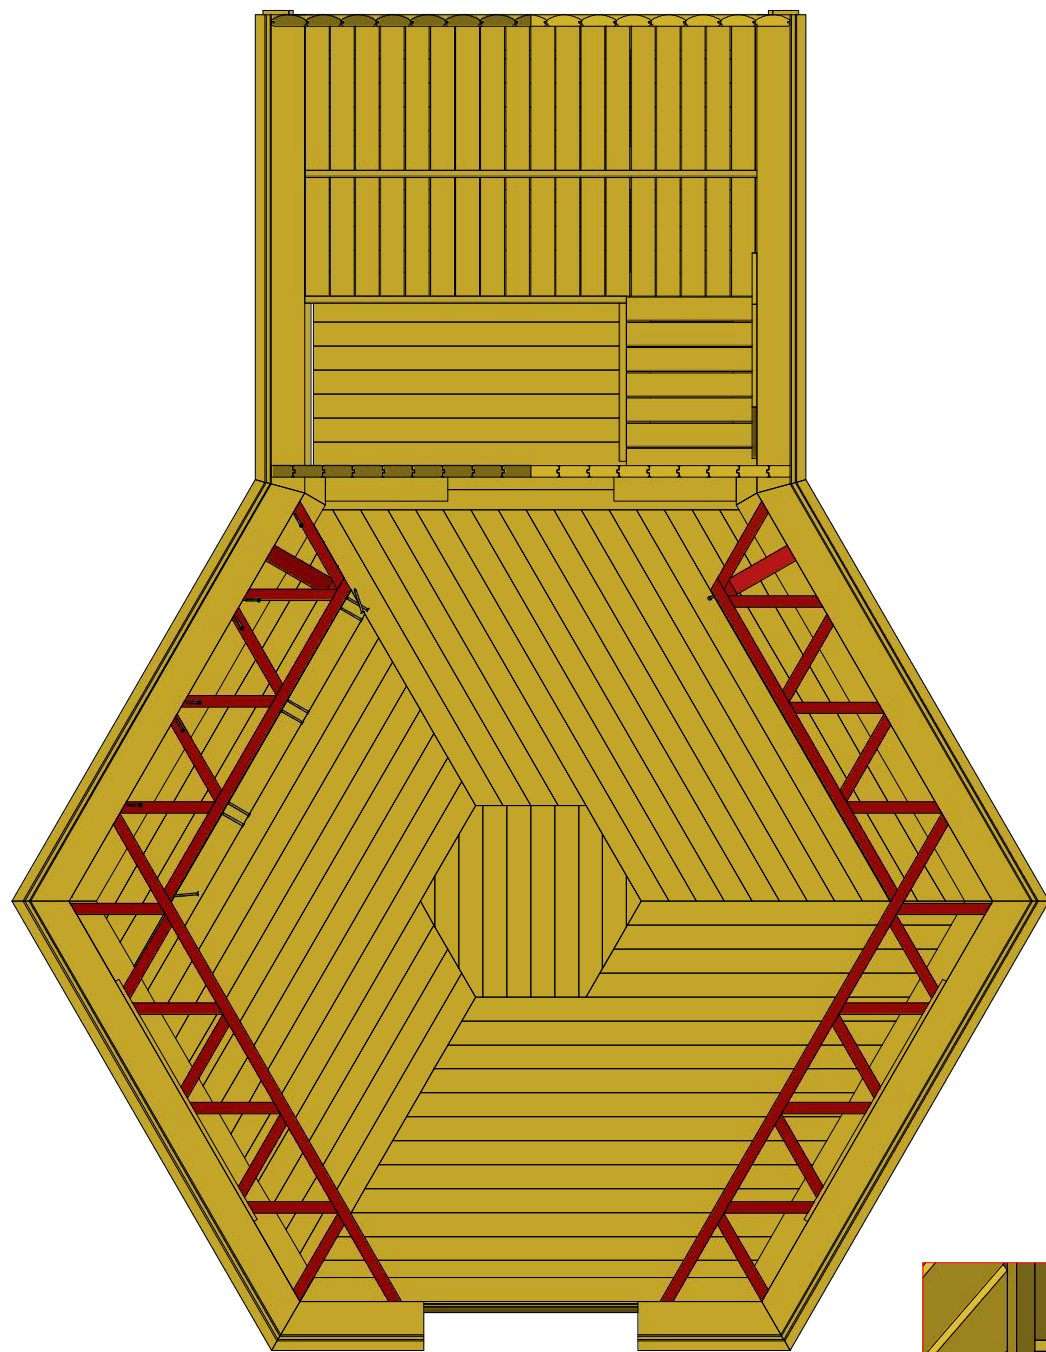

Screws

1	S3	3.5x45	28 pcs
2	V1	2.5x25	

Sauna cabin 9.2 m² with extension

Screws

1	S2	4x70	19pcs

Sauna cabin 9.2 m² with extension

Screws

1	S2	4x70	15 pcs
2	S3	3.5x45	22 pcs

Sauna cabin 9.2 m² with extension

Screws

1	S3	3.5x45	32 pcs

Sauna cabin 9.2 m² with extension

Screws

1	S2	4x70	66 pcs

Sauna cabin 9.2 m² with extension

Screws

1	S2	4x70	32 pcs

Grill cabin 9.2 m² with extension

Screws

1	S2	4x70	10 pcs

Sauna cabin 9.2 m² with extension

Screws

1	S3	3.5x45	32 pcs

1