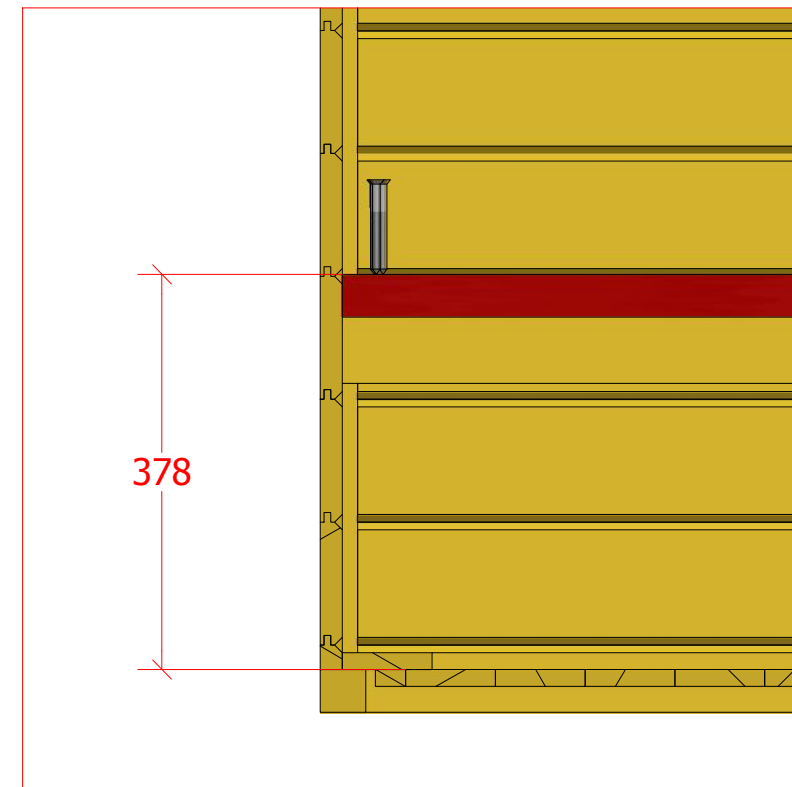

Screws

1	S3	3.5x45	28 pcs
2	V1	2.5x25	

Sauna cabin 9.2 m² with extension

Screws

1	S2	4x70	19pcs

Sauna cabin 9.2 m² with extension

Screws

1	S2	4x70	15 pcs
2	S3	3.5x45	22 pcs

Sauna cabin 9.2 m² with extension

Screws

1	S3	3.5x45	32 pcs

Sauna cabin 9.2 m² with extension

Screws

1	S2	4x70	66 pcs

Sauna cabin 9.2 m² with extension

Screws

1	S2	4x70	32 pcs

Grill cabin 9.2 m² with extension

Screws

1	S2	4x70	10 pcs

Sauna cabin 9.2 m² with extension

Screws

1	S3	3.5x45	32 pcs

1