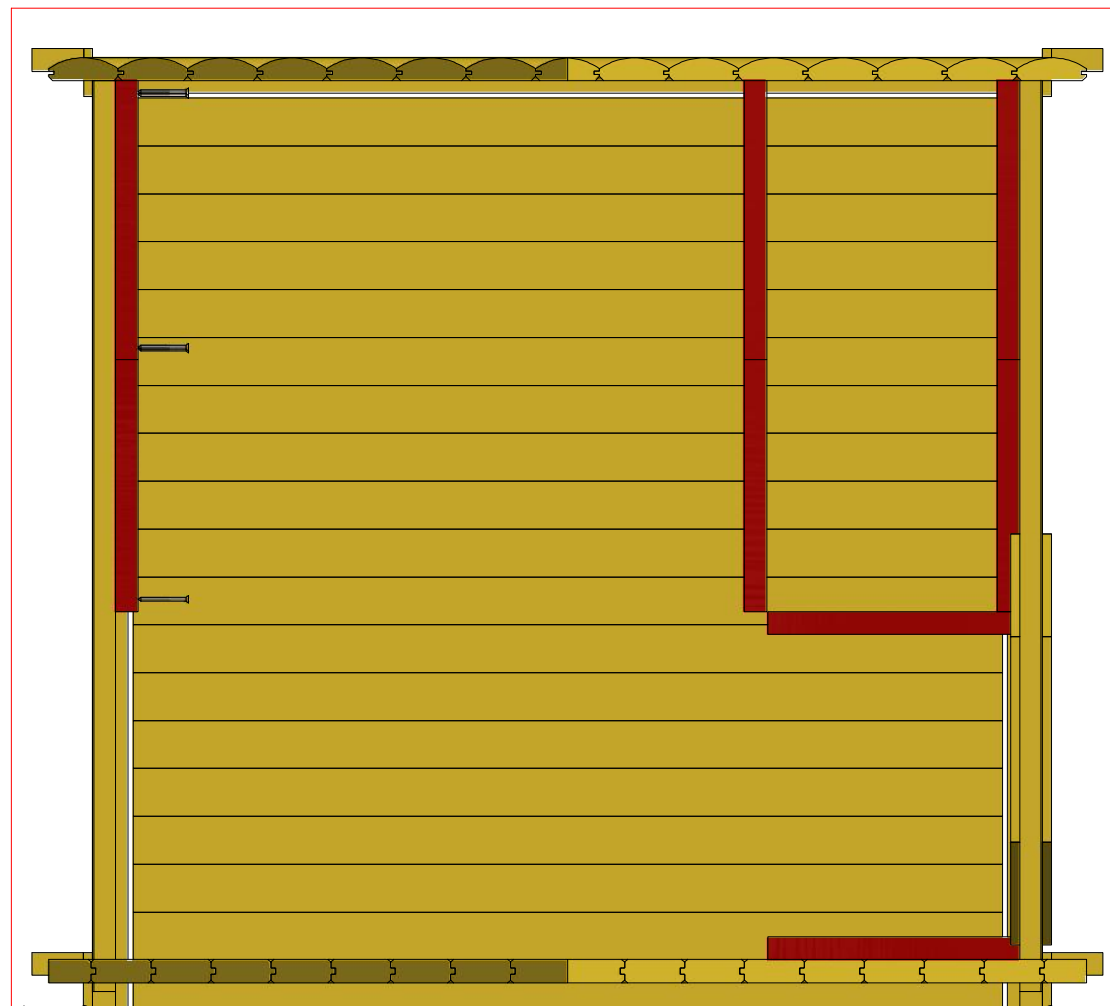

Screws

1	S3	3.5x45	28 pcs
2	V1	2.5x25	

Sauna cabin 9.2 m² with extension

Screws

1	S2	4x70	19pcs

Sauna cabin 9.2 m² with extension

Screws

1	S2	4x70	15 pcs
2	S3	3.5x45	22 pcs

Sauna cabin 9.2 m² with extension

Screws

1	S3	3.5x45	32 pcs

Sauna cabin 9.2 m² with extension

Screws

1	S2	4x70	66 pcs

Sauna cabin 9.2 m² with extension

Screws