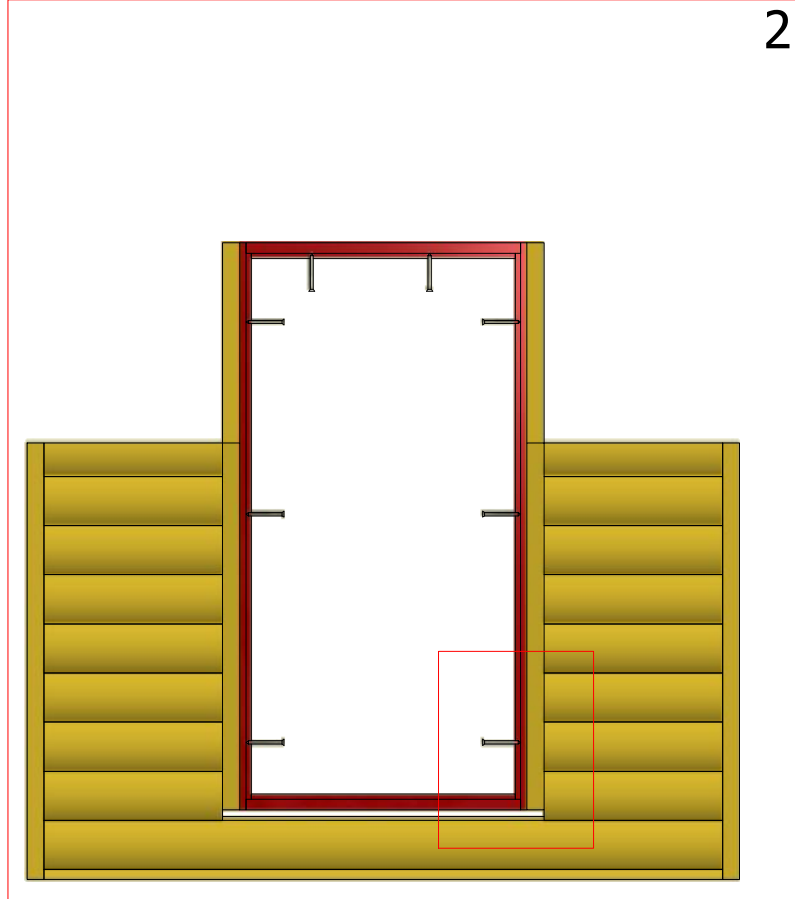

1	S2	4x70	32 pcs

Grill cabin 9.2 m² with extension

Screws

1	S2	4x70	10 pcs

Sauna cabin 9.2 m² with extension

Screws

1	S3	3.5x45	32 pcs

1

Sauna cabin 9.2 m² with extension

Screws

1	S2	4x70	16 pcs

Sauna cabin 9.2 m² with extension

Screws

1	S2	4x70	8 pcs
2	S3	3.5x45	4 pcs

Grill cabin 9.2 m² with extension

Screws

1	S2	4x70	8 pcs

1

2

Sauna cabin 9.2 m² with extension

Screws

1	S3	3.5x45	77 pcs

Sauna cabin 9.2 m² with extension

Screws