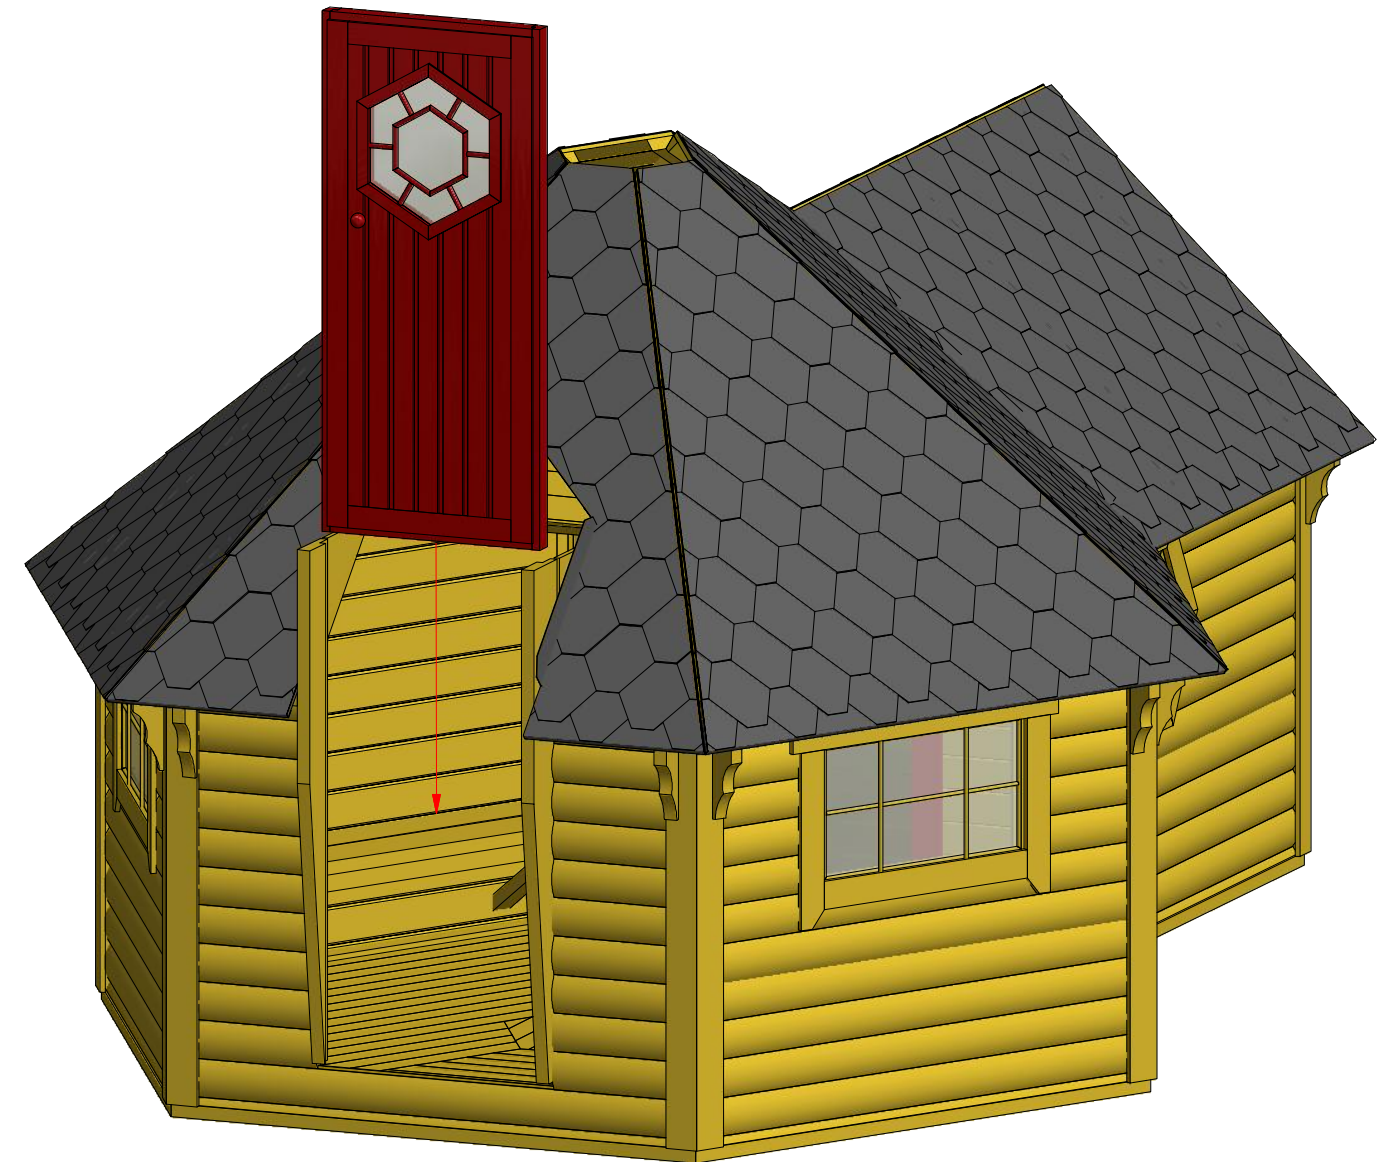

1	S2	4x70	32 pcs

Grill cabin 9.2 m² with extension

Screws

1	S2	4x70	10 pcs

Sauna cabin 9.2 m² with extension

Screws

1	S3	3.5x45	32 pcs

1