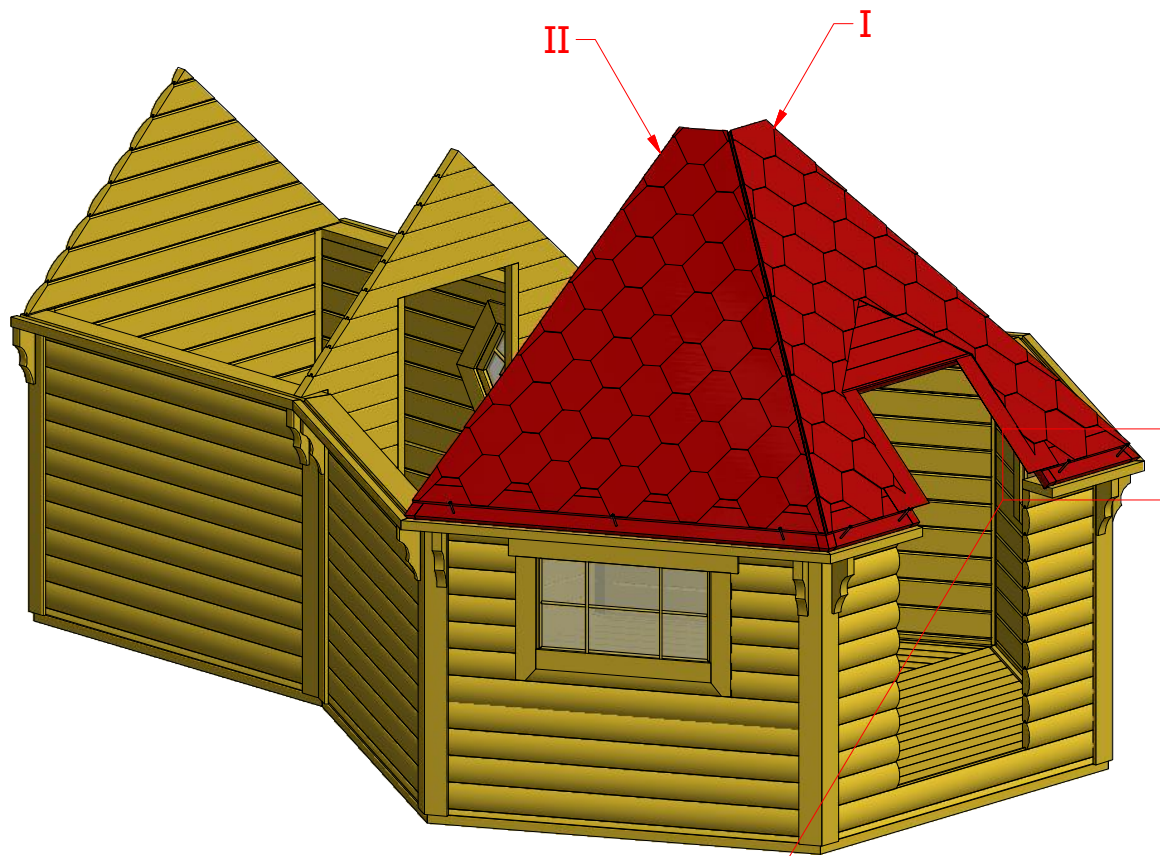

Sauna cabin 9.2 m² with extension

Screws

Sauna cabin 9.2 m² with extension

Screws

1	S2	4x70	16 pcs
---	----	------	--------

Sauna cabin 9.2 m² with extension

Screws			
1	S2	4x70	50 pcs

Grill cabin 9.2 m² with extension