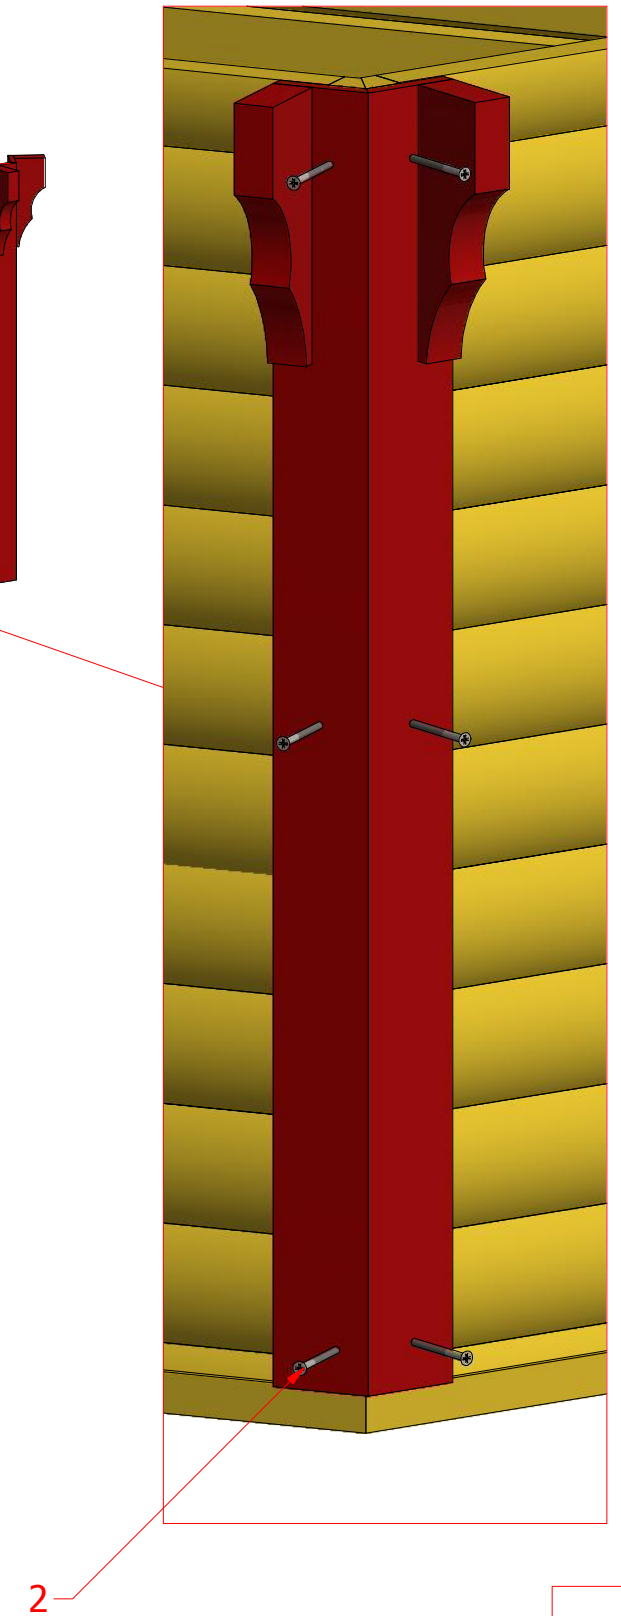

Sauna cabin 9.2 m² with extension

Sauna cabin 9.2 m² with extension

Screws			
1	S1	5x100	16 pcs

1

Sauna cabin 9.2 m² with extension

Screws

1	S2	4x70	48 pcs

2.1

10

2.2

Sauna cabin 9.2 m² with extension

Screws

1	S2	4x70	28 pcs
2	S3	3.5x45	42 pcs

Sauna cabin 9.2 m² with extension

Screws

1	S2	4x70	56 pcs

Sauna cabin 9.2 m² with extension

Screws

Sauna cabin 9.2 m² with extension

Screws

1	S2	4x70	16 pcs
---	----	------	--------

Sauna cabin 9.2 m² with extension

Screws			
1	S2	4x70	50 pcs

Grill cabin 9.2 m² with extension