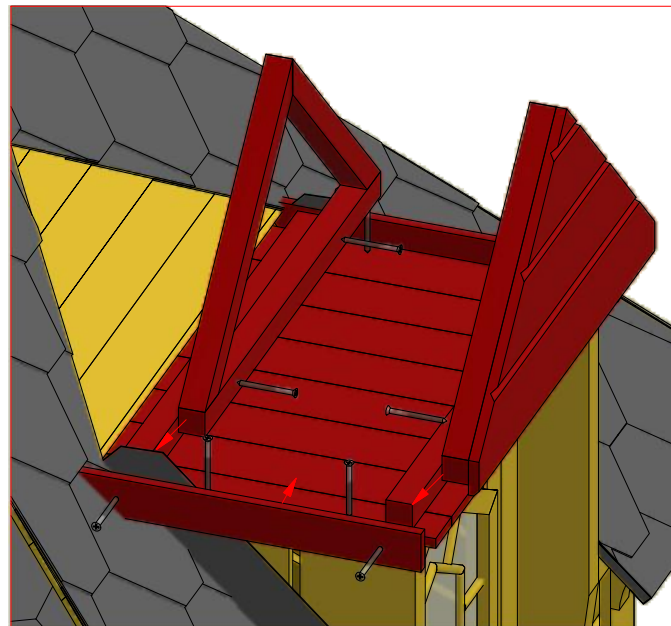

1	S2	4x70	32 pcs

Grill cabin 9.2 m² with extension

Screws

1	S2	4x70	10 pcs

Sauna cabin 9.2 m² with extension

Screws

1	S3	3.5x45	32 pcs

1

Sauna cabin 9.2 m² with extension

Screws

1	S2	4x70	16 pcs

Sauna cabin 9.2 m² with extension

Screws

1	S2	4x70	8 pcs
2	S3	3.5x45	4 pcs

Grill cabin 9.2 m² with extension

Screws