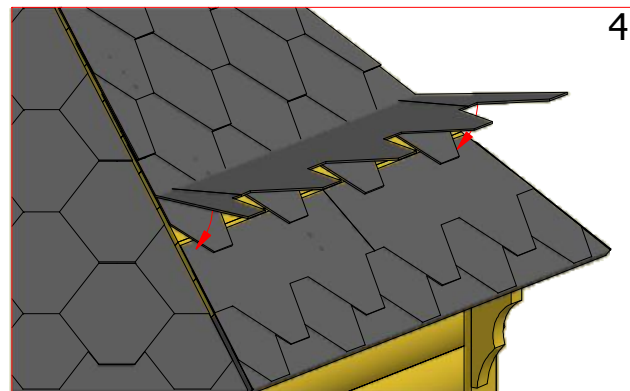

Sauna cabin 9.2 m² with extension

Screws

Sauna cabin 9.2 m² with extension

Screws

1	S2	4x70	16 pcs
---	----	------	--------

Sauna cabin 9.2 m² with extension

Screws			
1	S2	4x70	50 pcs

Grill cabin 9.2 m² with extension

Screws

1	S3	3.5x45	28 pcs
2	V1	2.5x25	

Sauna cabin 9.2 m² with extension

Screws

1	S2	4x70	19pcs

Sauna cabin 9.2 m² with extension

Screws

1	S2	4x70	15 pcs
2	S3	3.5x45	22 pcs