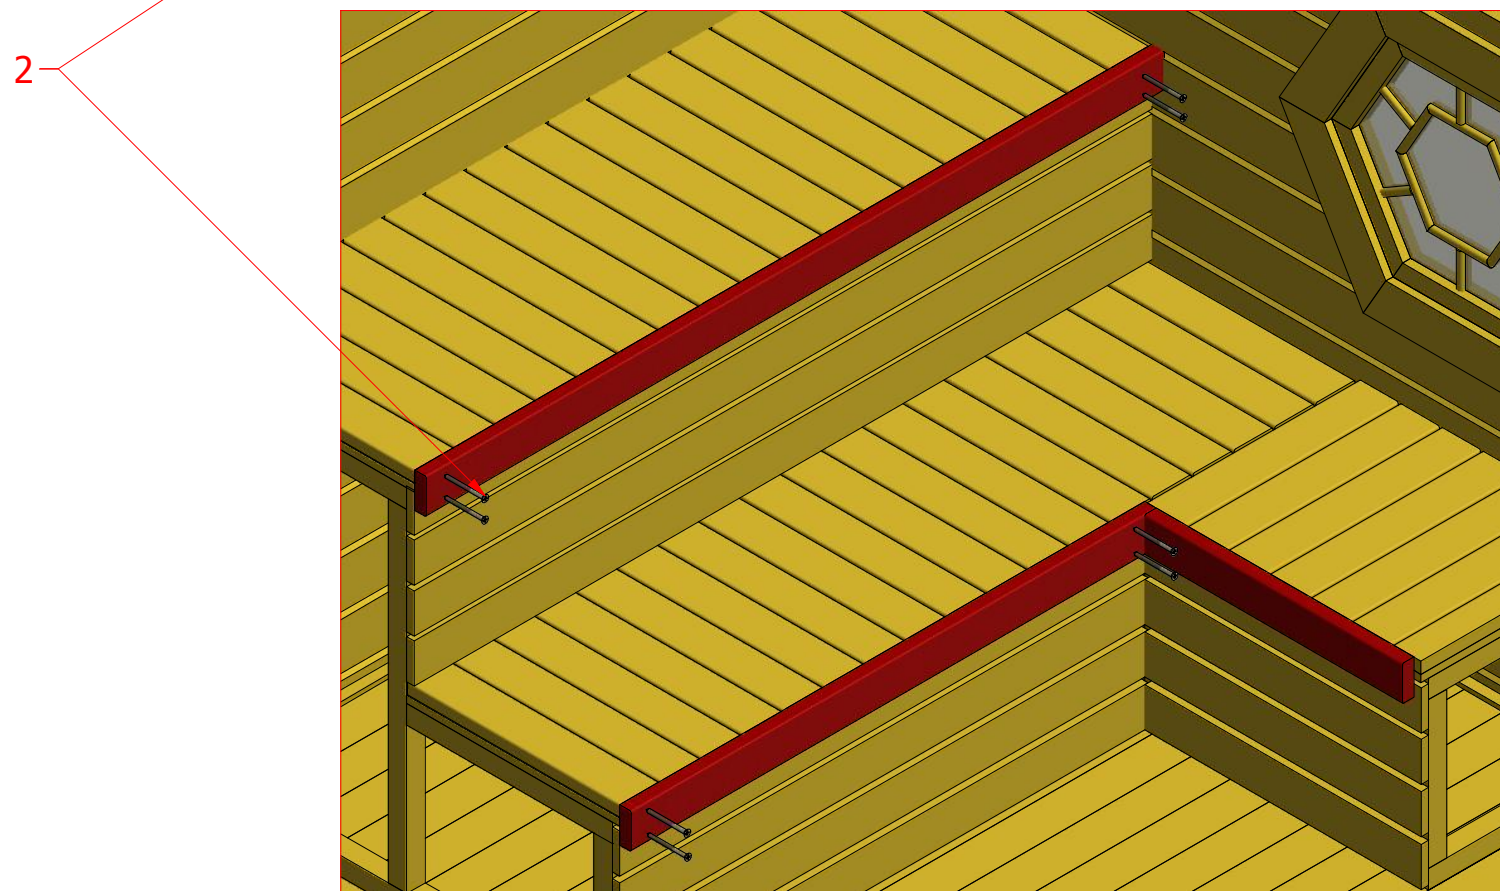

Screws

1	S3	3.5x45	28 pcs
2	V1	2.5x25	

Sauna cabin 9.2 m² with extension

Screws

1	S2	4x70	19pcs

Sauna cabin 9.2 m² with extension

Screws

1	S2	4x70	15 pcs
2	S3	3.5x45	22 pcs