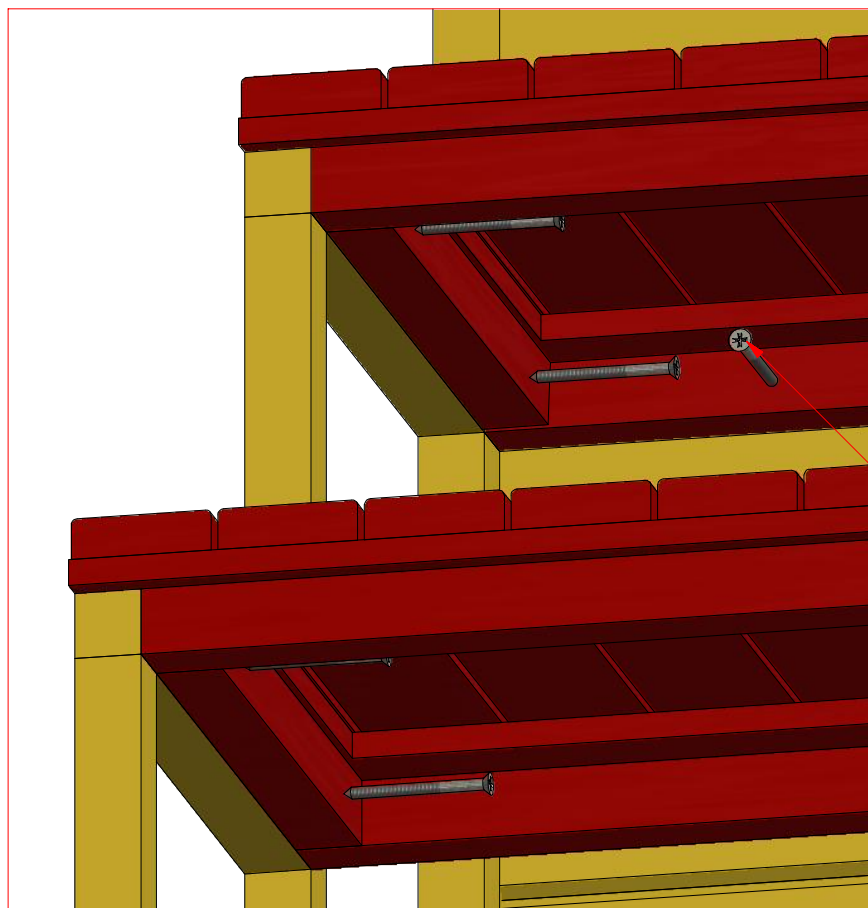

Screws

1	S3	3.5x45	28 pcs
2	V1	2.5x25	

Sauna cabin 9.2 m² with extension

Screws

1	S2	4x70	19pcs

Sauna cabin 9.2 m² with extension

Screws

1	S2	4x70	15 pcs
2	S3	3.5x45	22 pcs

Sauna cabin 9.2 m² with extension

Screws

1	S3	3.5x45	32 pcs

Sauna cabin 9.2 m² with extension

Screws

1	S2	4x70	66 pcs

Sauna cabin 9.2 m² with extension

Screws