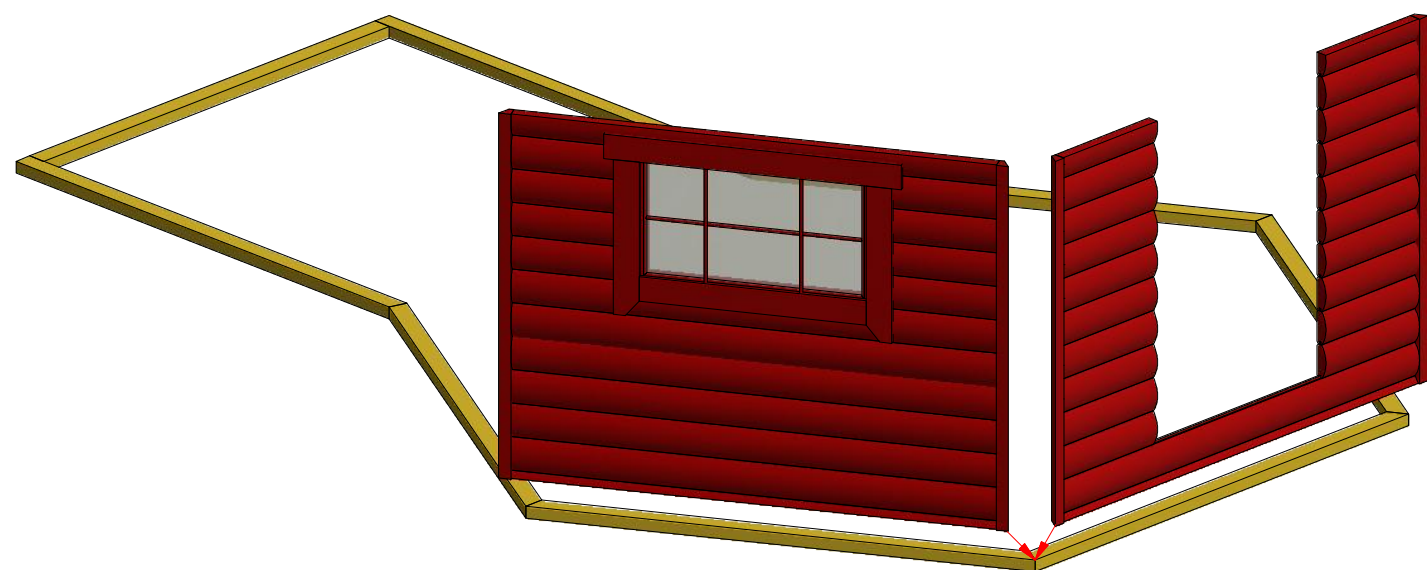

Sauna cabin 9.2 m² with extension

Sauna cabin 9.2 m² with extension

Screws			
1	S1	5x100	16 pcs

1

Sauna cabin 9.2 m² with extension

Screws

1	S2	4x70	48 pcs

2.1

10

2.2

Sauna cabin 9.2 m² with extension

Screws

1	S2	4x70	28 pcs
2	S3	3.5x45	42 pcs

Sauna cabin 9.2 m² with extension

Screws

1	S2	4x70	56 pcs