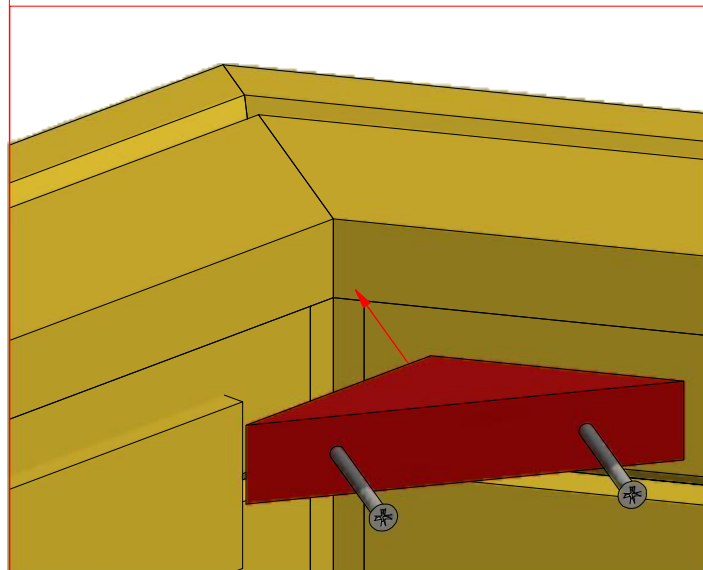

10

2.2

Sauna cabin 9.2 m² with extension

Screws

1	S2	4x70	28 pcs
2	S3	3.5x45	42 pcs

Sauna cabin 9.2 m² with extension

Screws

1	S2	4x70	56 pcs

Sauna cabin 9.2 m² with extension

Screws

Sauna cabin 9.2 m² with extension

Screws

1	S2	4x70	16 pcs
---	----	------	--------

Sauna cabin 9.2 m² with extension

Screws			
1	S2	4x70	50 pcs

Grill cabin 9.2 m² with extension