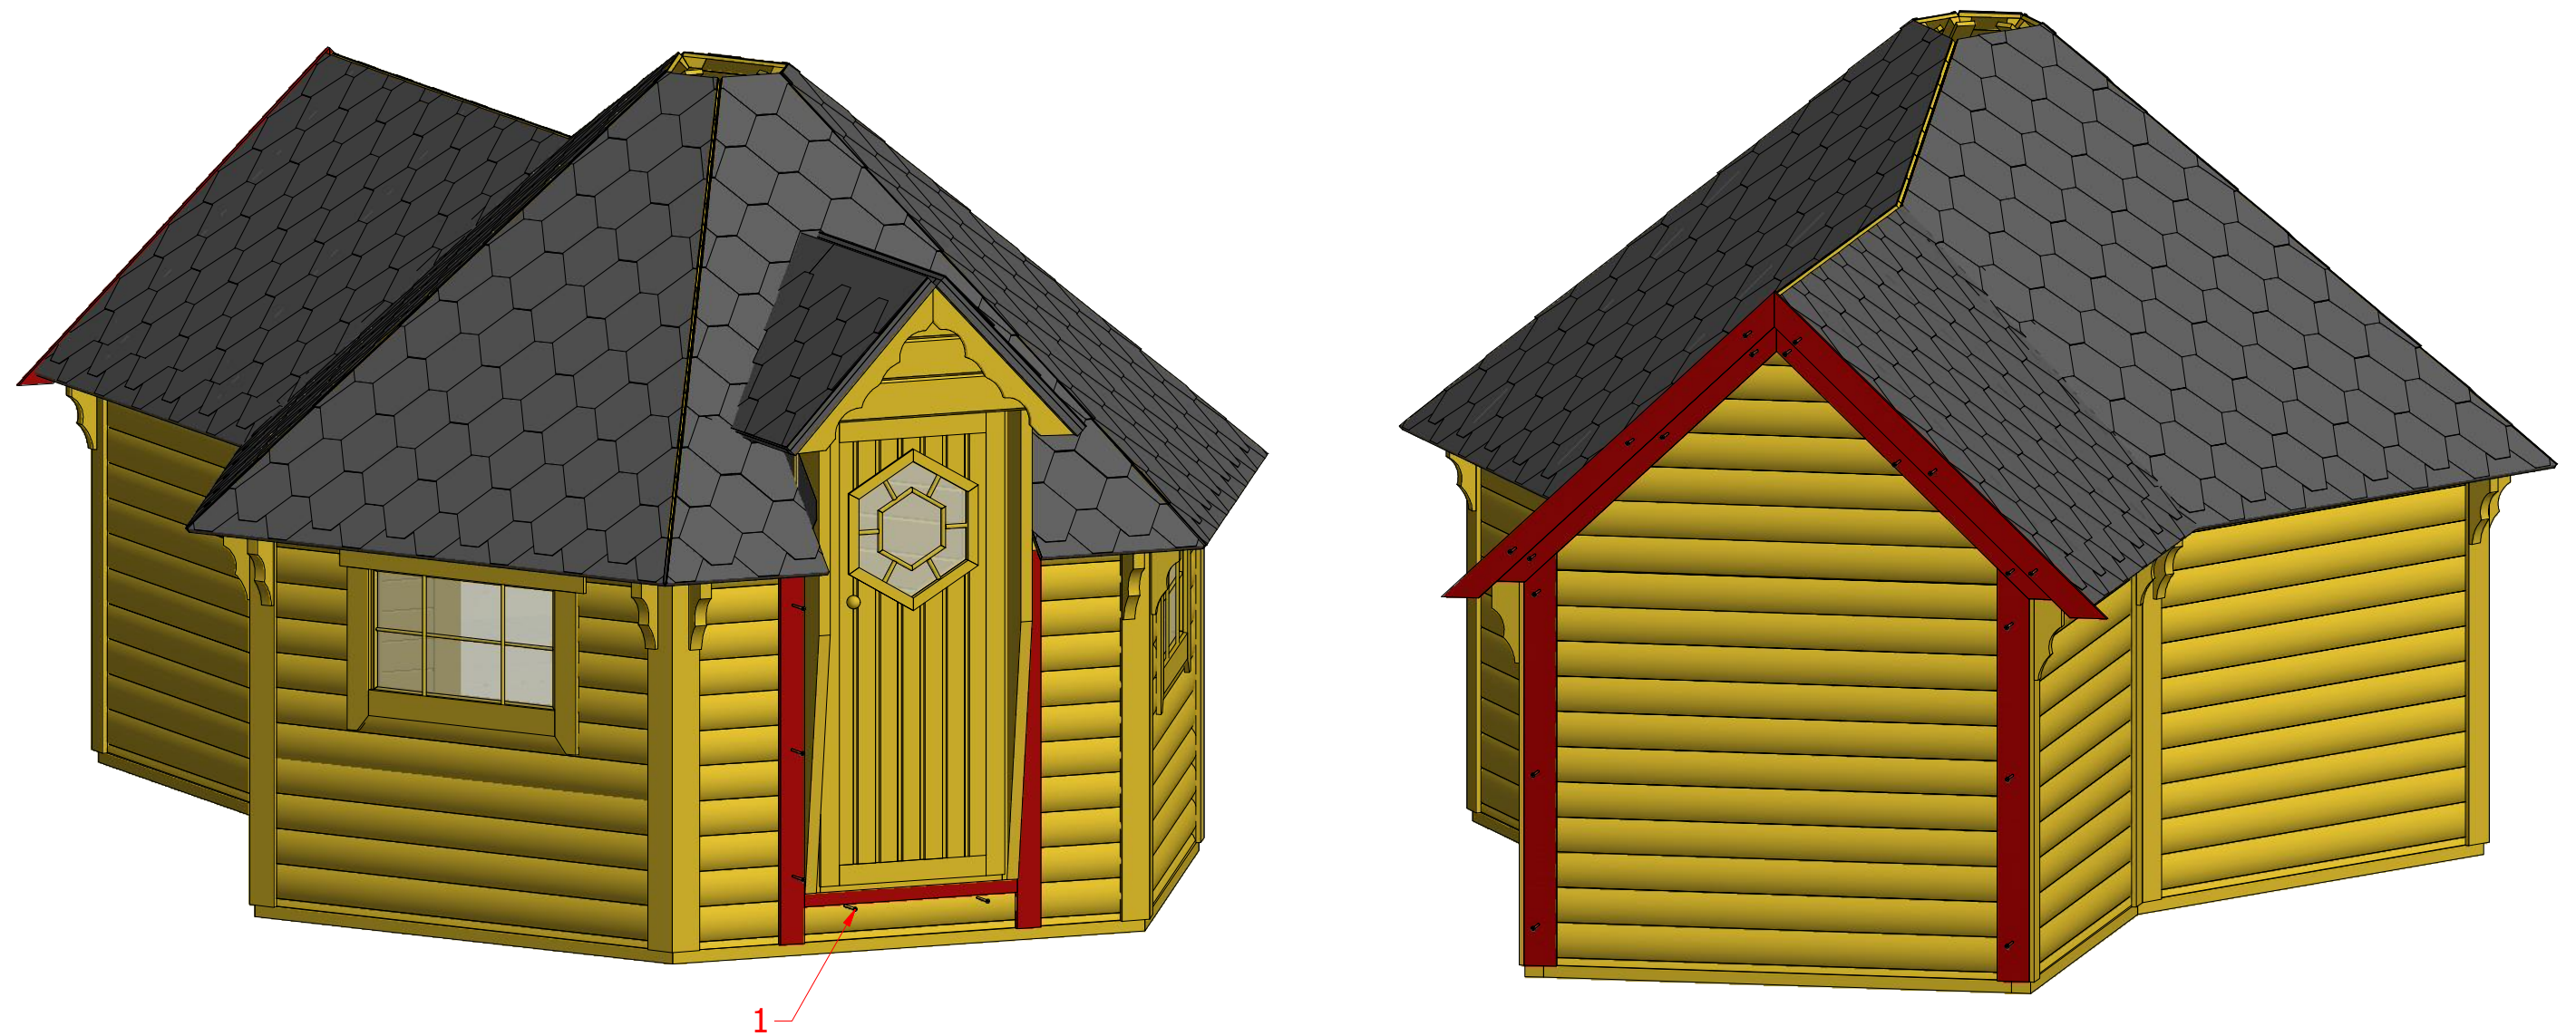

1	S2	4x70	8 pcs

1

2

Sauna cabin 9.2 m² with extension

Screws

1	S3	3.5x45	77 pcs

Sauna cabin 9.2 m² with extension

Screws

1	S3	3.5x45	36 pcs

Sauna cabin 9.2 m² with extension

Screws

1	S2	4x70	3 pcs
2	V1	2.5x25	

30