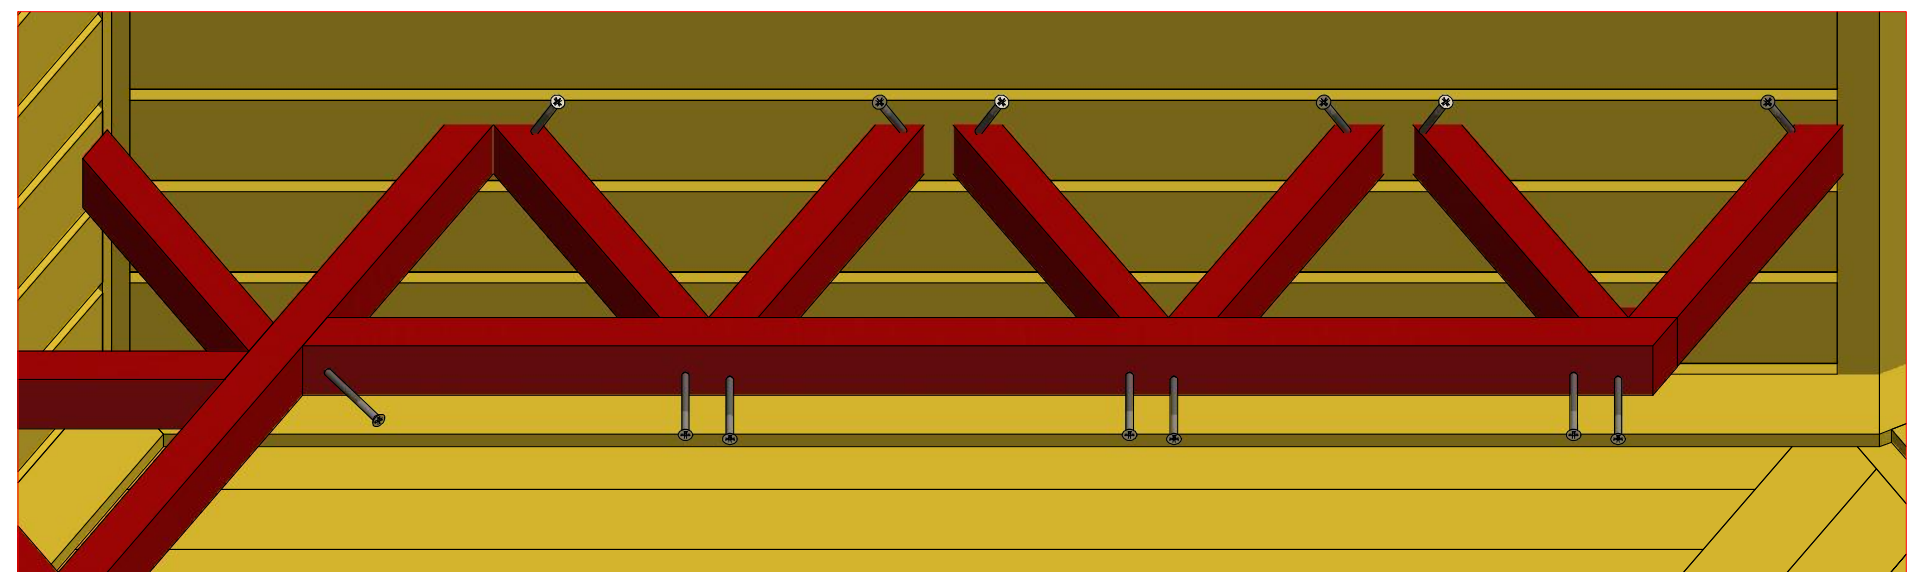

Sauna cabin 9.2 m² with extension

Screws

1	S3	3.5x45	32 pcs

Sauna cabin 9.2 m² with extension

Screws

1	S2	4x70	66 pcs

Sauna cabin 9.2 m² with extension

Screws