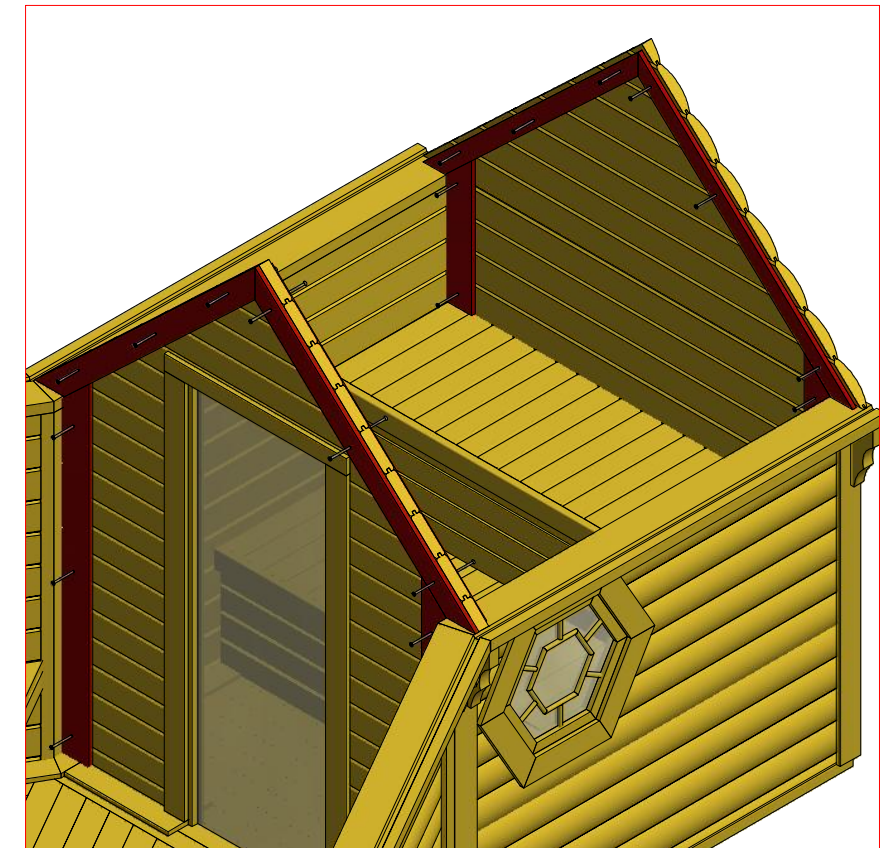

Sauna cabin 9.2 m² with extension

Screws

1	S2	4x70	16 pcs

Sauna cabin 9.2 m² with extension

Screws

1	S2	4x70	8 pcs
2	S3	3.5x45	4 pcs

Grill cabin 9.2 m² with extension

Screws

1	S2	4x70	8 pcs

1

2

Sauna cabin 9.2 m² with extension

Screws

1	S3	3.5x45	77 pcs

Sauna cabin 9.2 m² with extension

Screws

1	S3	3.5x45	36 pcs

Sauna cabin 9.2 m² with extension

Screws

1	S2	4x70	3 pcs
2	V1	2.5x25	

30