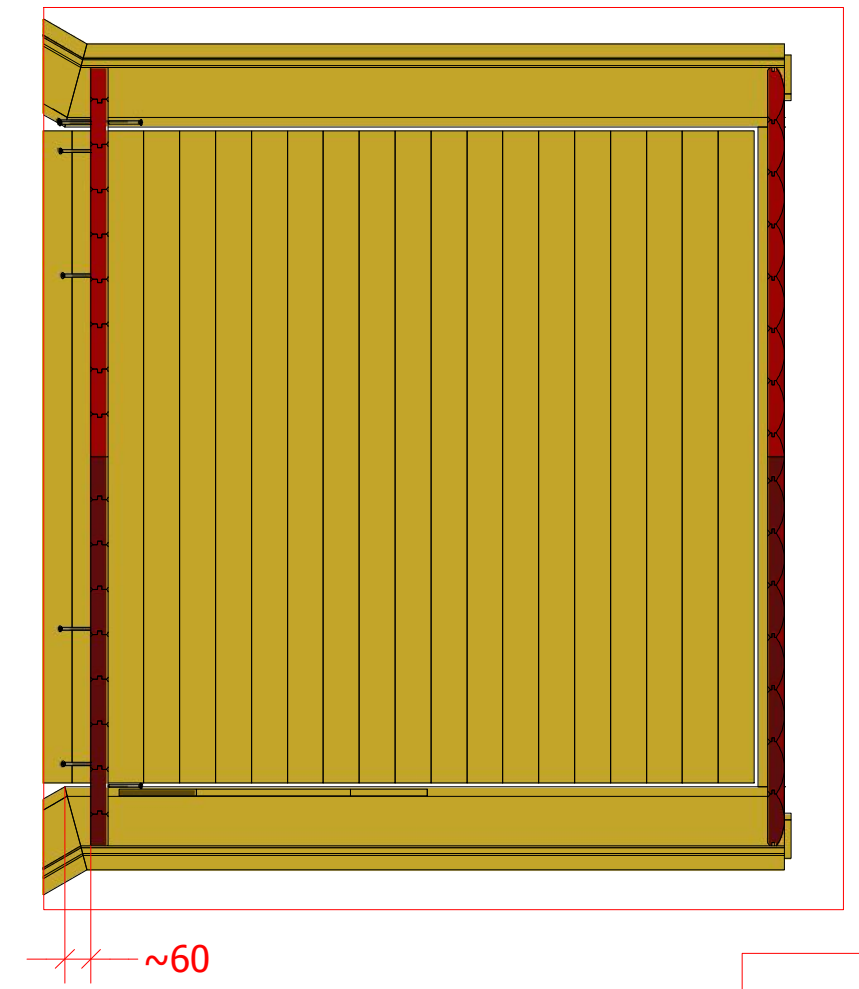

Sauna cabin 9.2 m² with extension

Screws

Sauna cabin 9.2 m² with extension

Screws

1	S2	4x70	16 pcs
---	----	------	--------

Sauna cabin 9.2 m² with extension

Screws			
1	S2	4x70	50 pcs

Grill cabin 9.2 m² with extension

Screws

1	S3	3.5x45	28 pcs
2	V1	2.5x25	

Sauna cabin 9.2 m² with extension

Screws

1	S2	4x70	19pcs

Sauna cabin 9.2 m² with extension

Screws

1	S2	4x70	15 pcs
2	S3	3.5x45	22 pcs