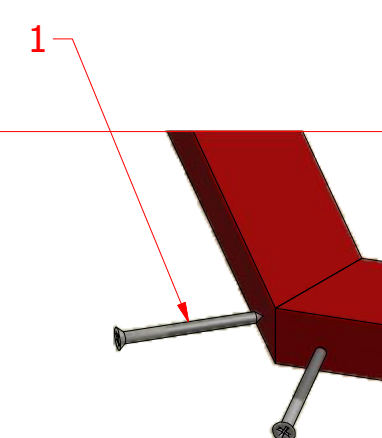

Sauna cabin 9.2 m² with extension

Sauna cabin 9.2 m² with extension

Screws			
1	S1	5x100	16 pcs

1

Sauna cabin 9.2 m² with extension

Screws

1	S2	4x70	48 pcs

2.1

10

2.2

Sauna cabin 9.2 m² with extension

Screws

1	S2	4x70	28 pcs
2	S3	3.5x45	42 pcs

Sauna cabin 9.2 m² with extension

Screws

1	S2	4x70	56 pcs