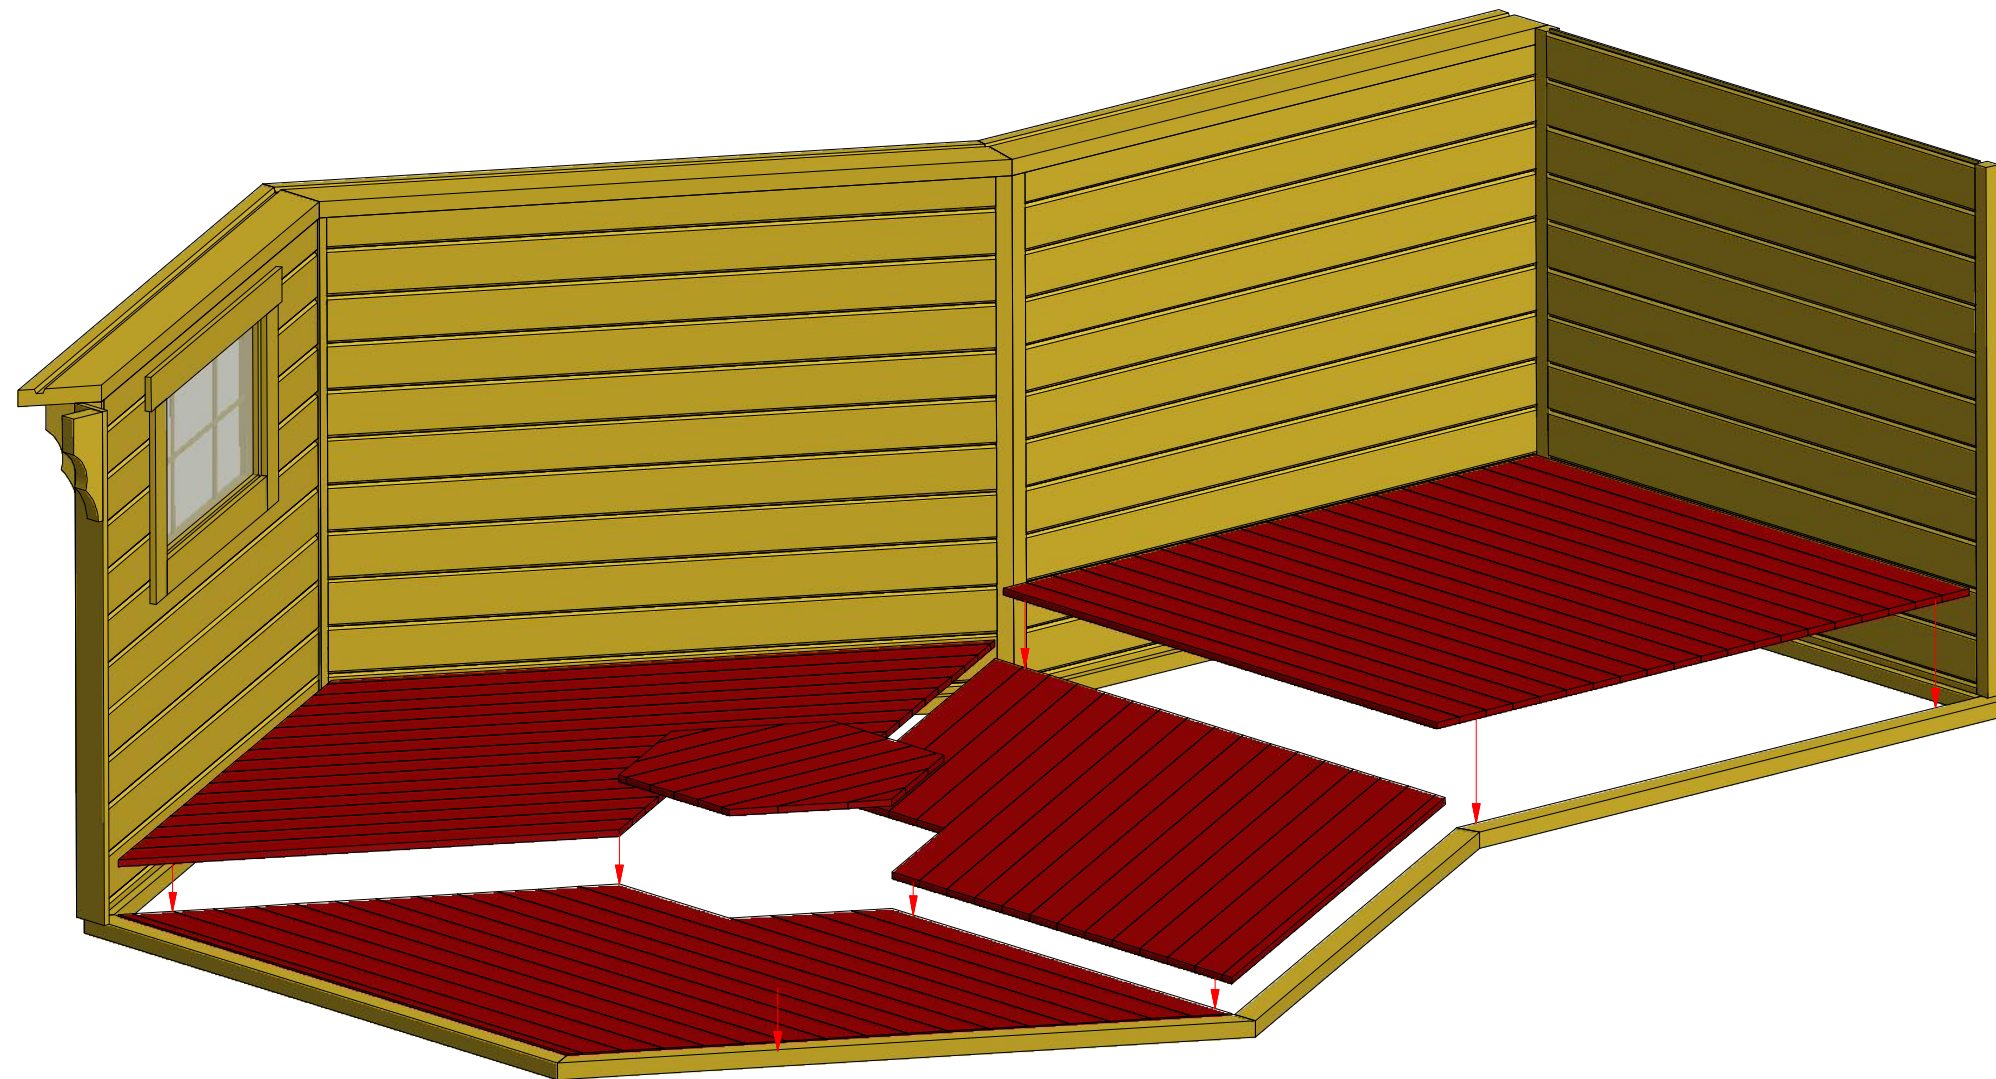

Sauna cabin 9.2 m² with extension

Sauna cabin 9.2 m² with extension

Screws			
1	S1	5x100	16 pcs

1

Sauna cabin 9.2 m² with extension

Screws

1	S2	4x70	48 pcs

2.1

10

2.2

Sauna cabin 9.2 m² with extension

Screws

1	S2	4x70	28 pcs
2	S3	3.5x45	42 pcs

Sauna cabin 9.2 m² with extension

Screws

1	S2	4x70	56 pcs

Sauna cabin 9.2 m² with extension

Screws

Sauna cabin 9.2 m² with extension

Screws

1	S2	4x70	16 pcs
---	----	------	--------

Sauna cabin 9.2 m² with extension

Screws			
1	S2	4x70	50 pcs

Grill cabin 9.2 m² with extension