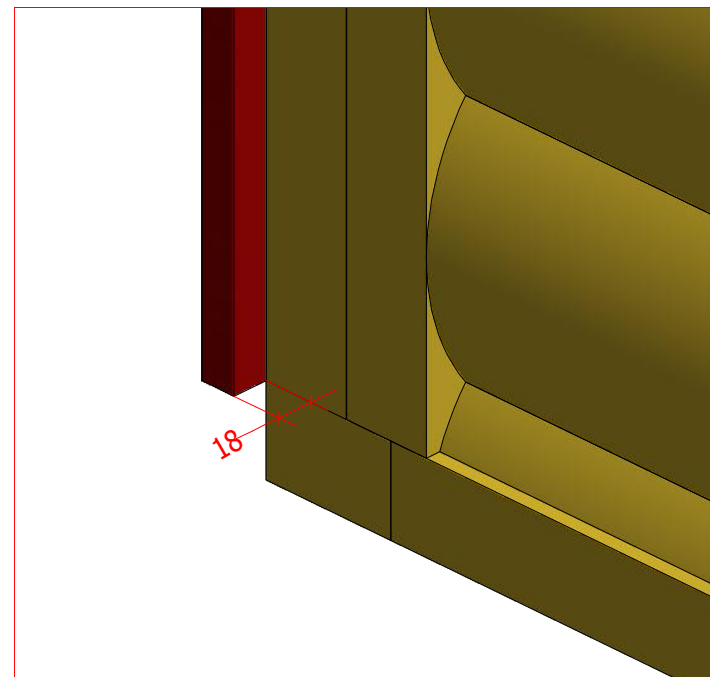

Sauna cabin 9.2 m² with extension

Sauna cabin 9.2 m² with extension

Screws			
1	S1	5x100	16 pcs

1

Sauna cabin 9.2 m² with extension

Screws

1	S2	4x70	48 pcs

2.1

10

2.2

Sauna cabin 9.2 m² with extension

Screws

1	S2	4x70	28 pcs
2	S3	3.5x45	42 pcs

Sauna cabin 9.2 m² with extension

Screws

1	S2	4x70	56 pcs