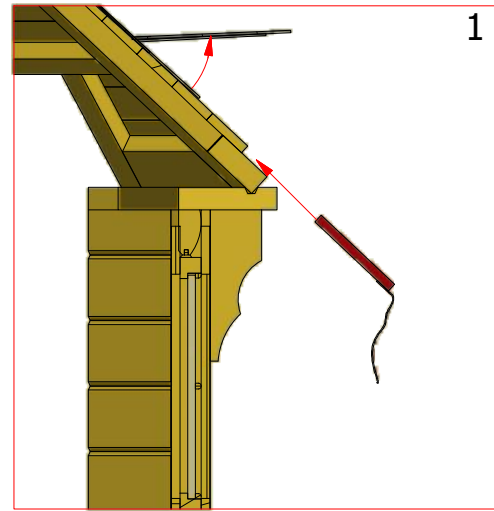

Sauna cabin 9.2 m² with extension

Screws

Sauna cabin 9.2 m² with extension

Screws

1	S2	4x70	16 pcs
---	----	------	--------

Sauna cabin 9.2 m² with extension

Screws			
1	S2	4x70	50 pcs

Grill cabin 9.2 m² with extension

Screws

1	S3	3.5x45	28 pcs
2	V1	2.5x25	

Sauna cabin 9.2 m² with extension

Screws

1	S2	4x70	19pcs

Sauna cabin 9.2 m² with extension

Screws

1	S2	4x70	15 pcs
2	S3	3.5x45	22 pcs