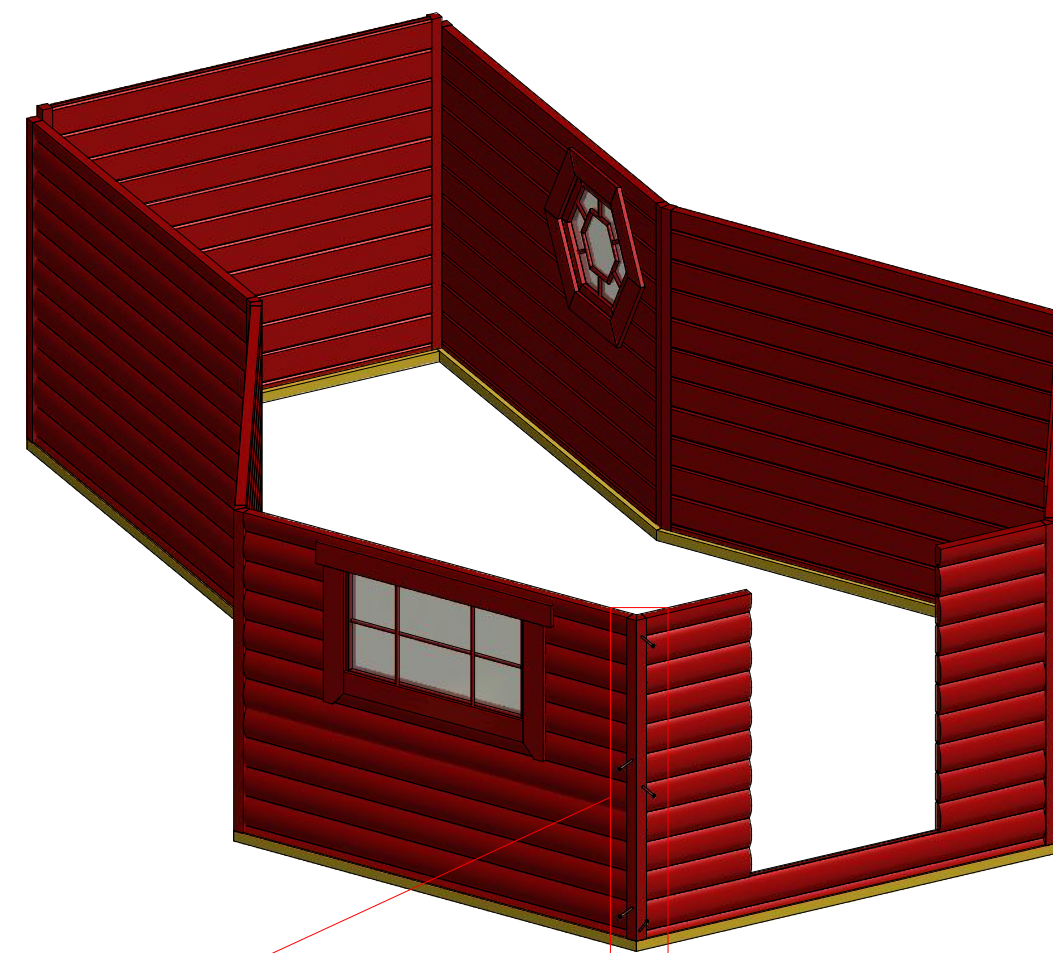

Sauna cabin 9.2 m² with extension

Sauna cabin 9.2 m² with extension

Screws			
1	S1	5x100	16 pcs

1

Sauna cabin 9.2 m² with extension

Screws

1	S2	4x70	48 pcs

2.1

10

2.2

Sauna cabin 9.2 m² with extension

Screws

1	S2	4x70	28 pcs
2	S3	3.5x45	42 pcs

Sauna cabin 9.2 m² with extension

Screws

1	S2	4x70	56 pcs

Sauna cabin 9.2 m² with extension

Screws

Sauna cabin 9.2 m² with extension

Screws

1	S2	4x70	16 pcs
---	----	------	--------

Sauna cabin 9.2 m² with extension

Screws			
1	S2	4x70	50 pcs

Grill cabin 9.2 m² with extension