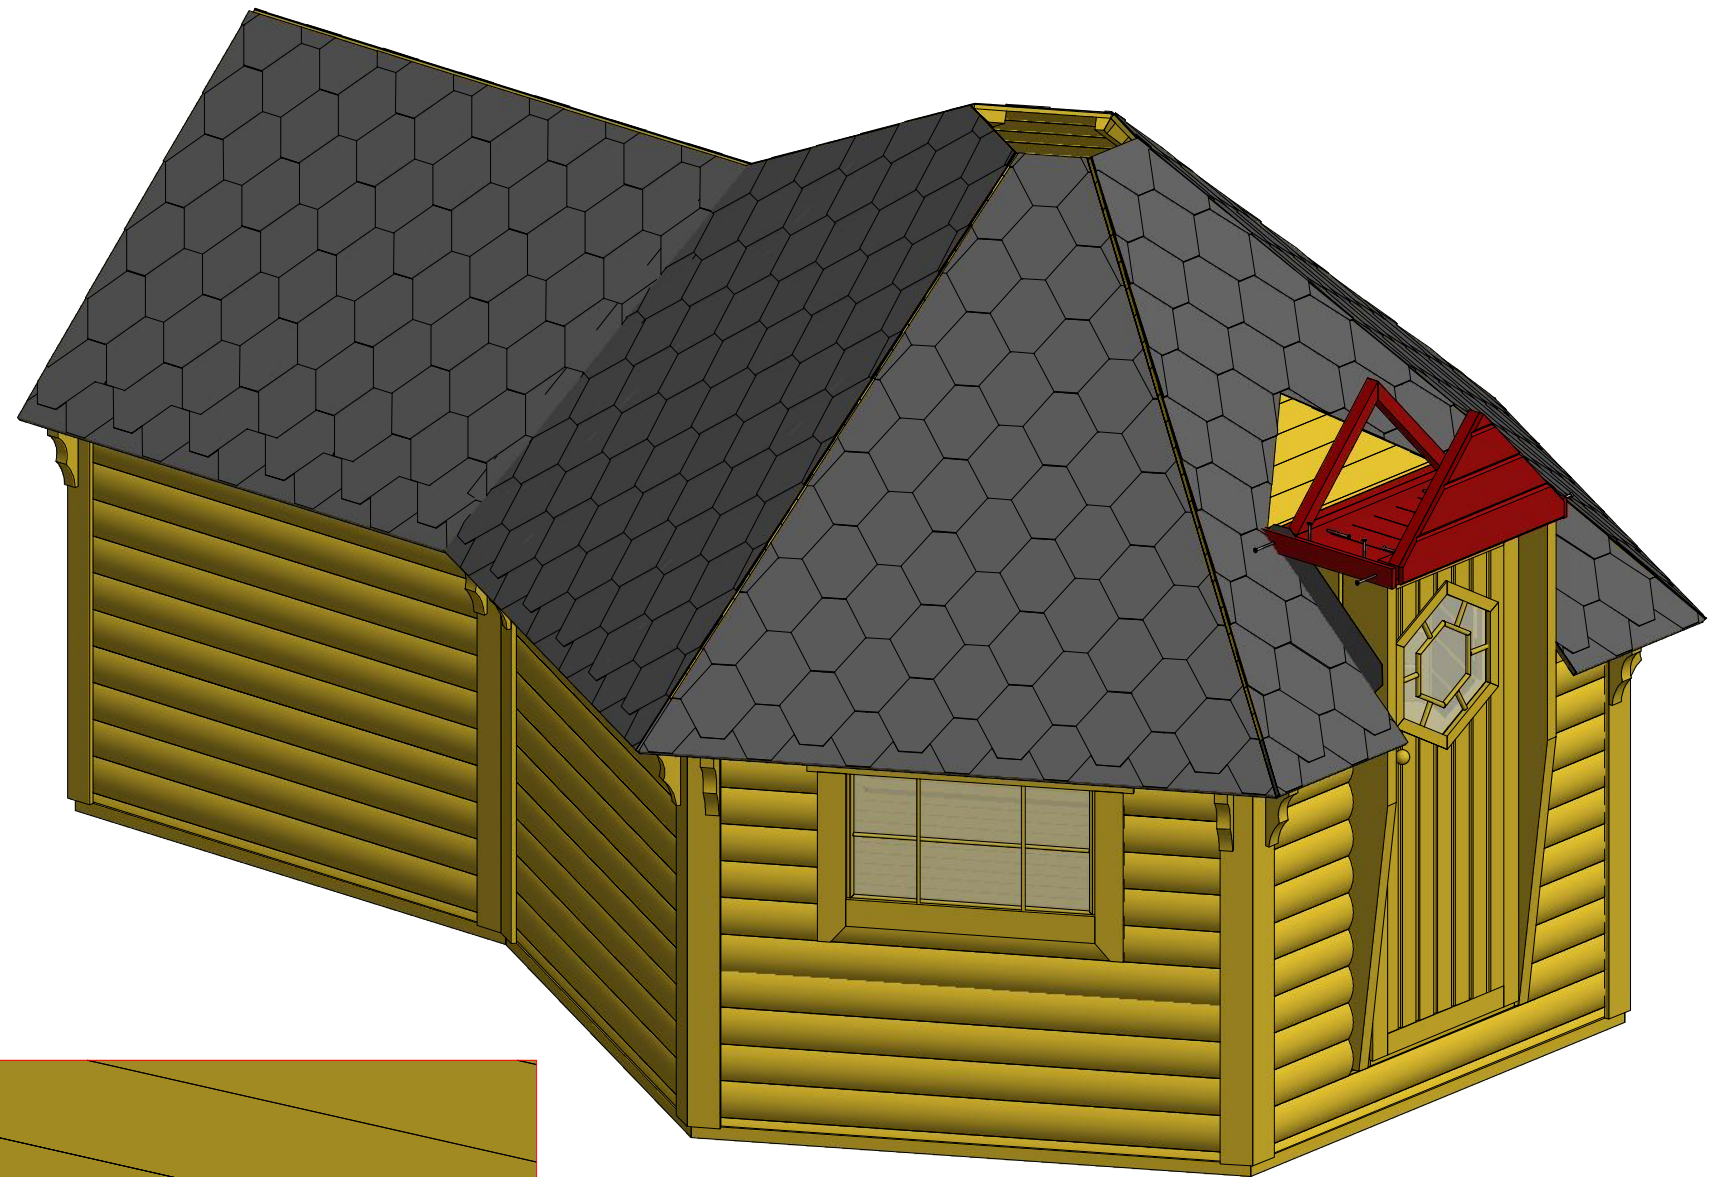

Sauna cabin 9.2 m² with extension

Screws

1	S2	4x70	16 pcs