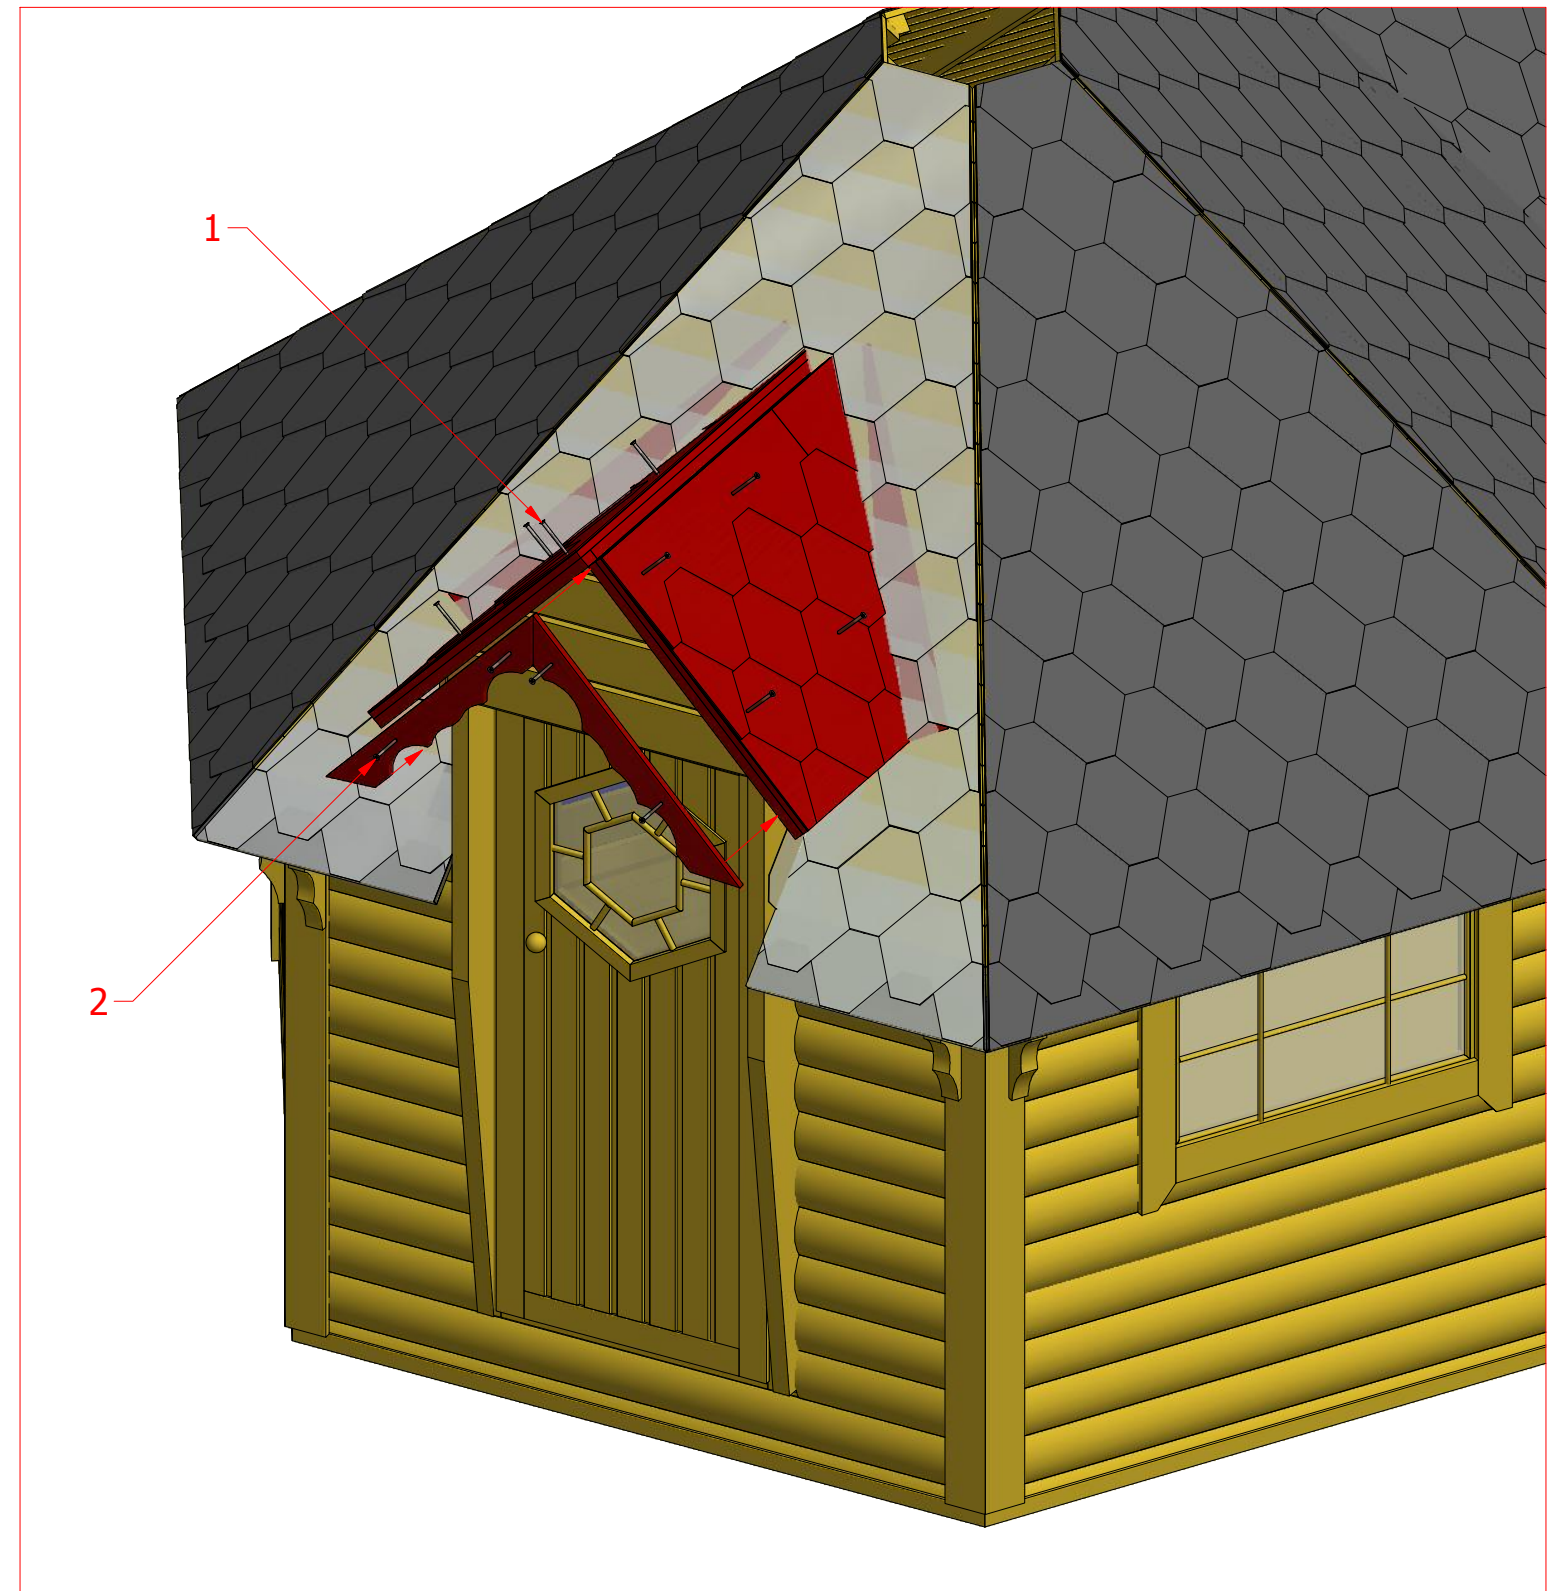

Sauna cabin 9.2 m² with extension

Screws

1	S2	4x70	16 pcs

Sauna cabin 9.2 m² with extension

Screws

1	S2	4x70	8 pcs
2	S3	3.5x45	4 pcs

Grill cabin 9.2 m² with extension

Screws

1	S2	4x70	8 pcs

1

2

Sauna cabin 9.2 m² with extension

Screws

1	S3	3.5x45	77 pcs

Sauna cabin 9.2 m² with extension

Screws