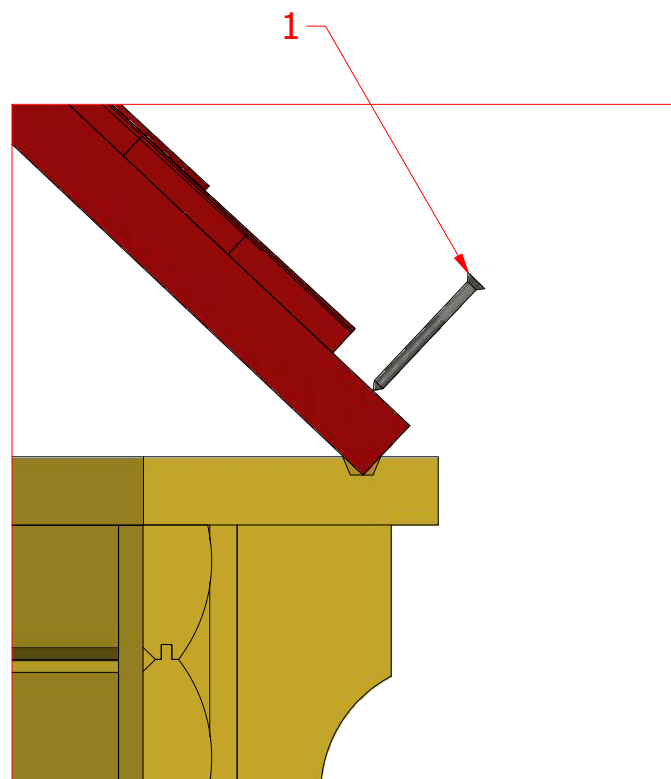

Sauna cabin 9.2 m² with extension

Screws

Sauna cabin 9.2 m² with extension

Screws

1	S2	4x70	16 pcs
---	----	------	--------

Sauna cabin 9.2 m² with extension

Screws			
1	S2	4x70	50 pcs

Grill cabin 9.2 m² with extension

Screws

1	S3	3.5x45	28 pcs
2	V1	2.5x25	

Sauna cabin 9.2 m² with extension

Screws

1	S2	4x70	19pcs

Sauna cabin 9.2 m² with extension

Screws

1	S2	4x70	15 pcs
2	S3	3.5x45	22 pcs