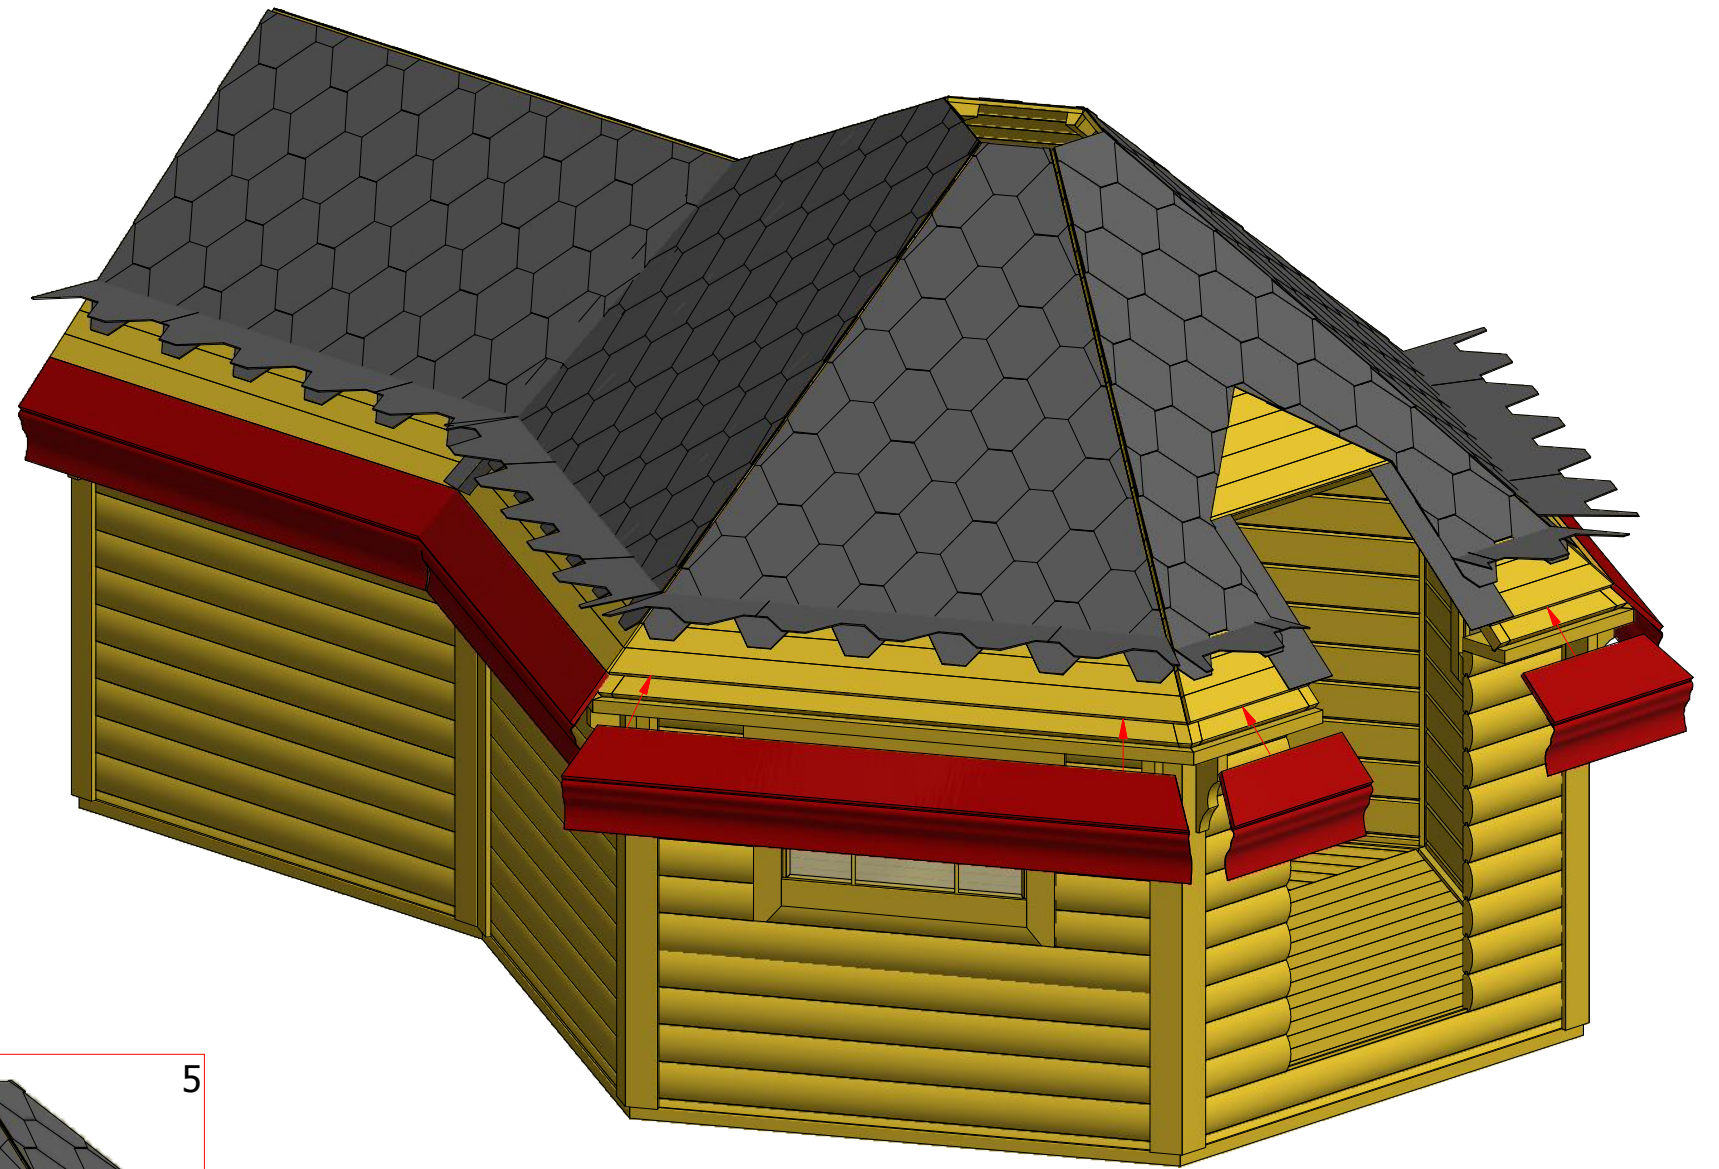

Grill cabin 9.2 m² with extension

Screws

1	S3	3.5x45	28 pcs
2	V1	2.5x25