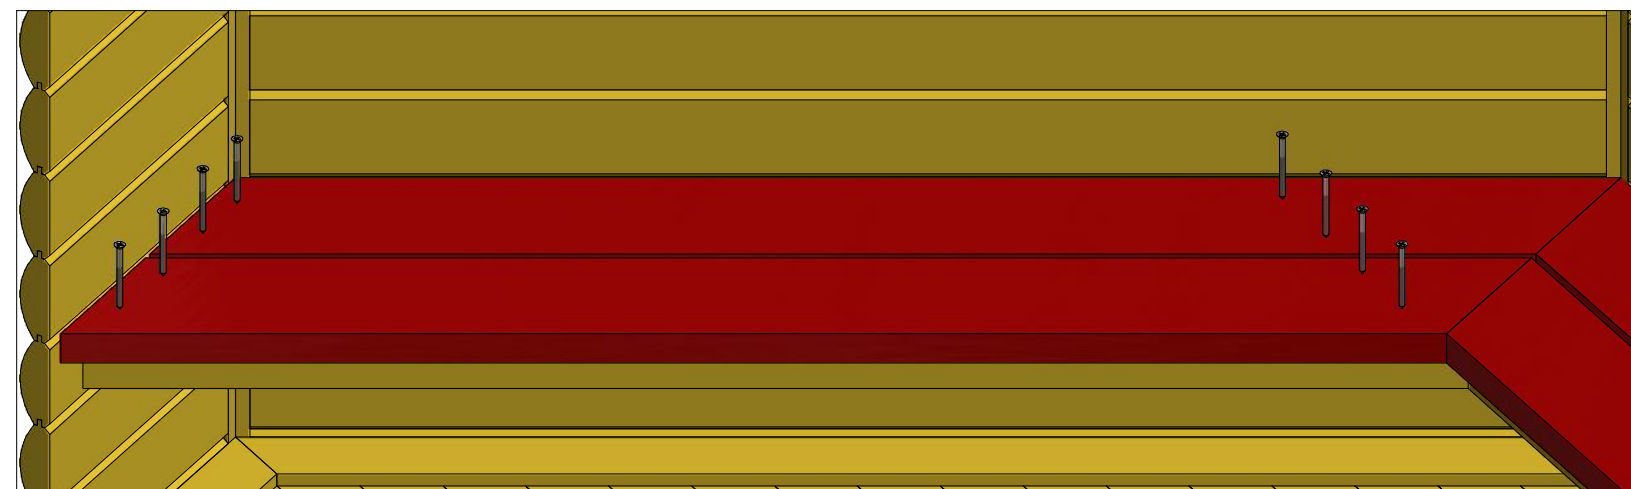

Sauna cabin 9.2 m² with extension

Screws

1	S3	3.5x45	32 pcs

Sauna cabin 9.2 m² with extension

Screws

1	S2	4x70	66 pcs

Sauna cabin 9.2 m² with extension

Screws

1	S2	4x70	32 pcs

Grill cabin 9.2 m² with extension

Screws

1	S2	4x70	10 pcs

Sauna cabin 9.2 m² with extension

Screws

1	S3	3.5x45	32 pcs

1