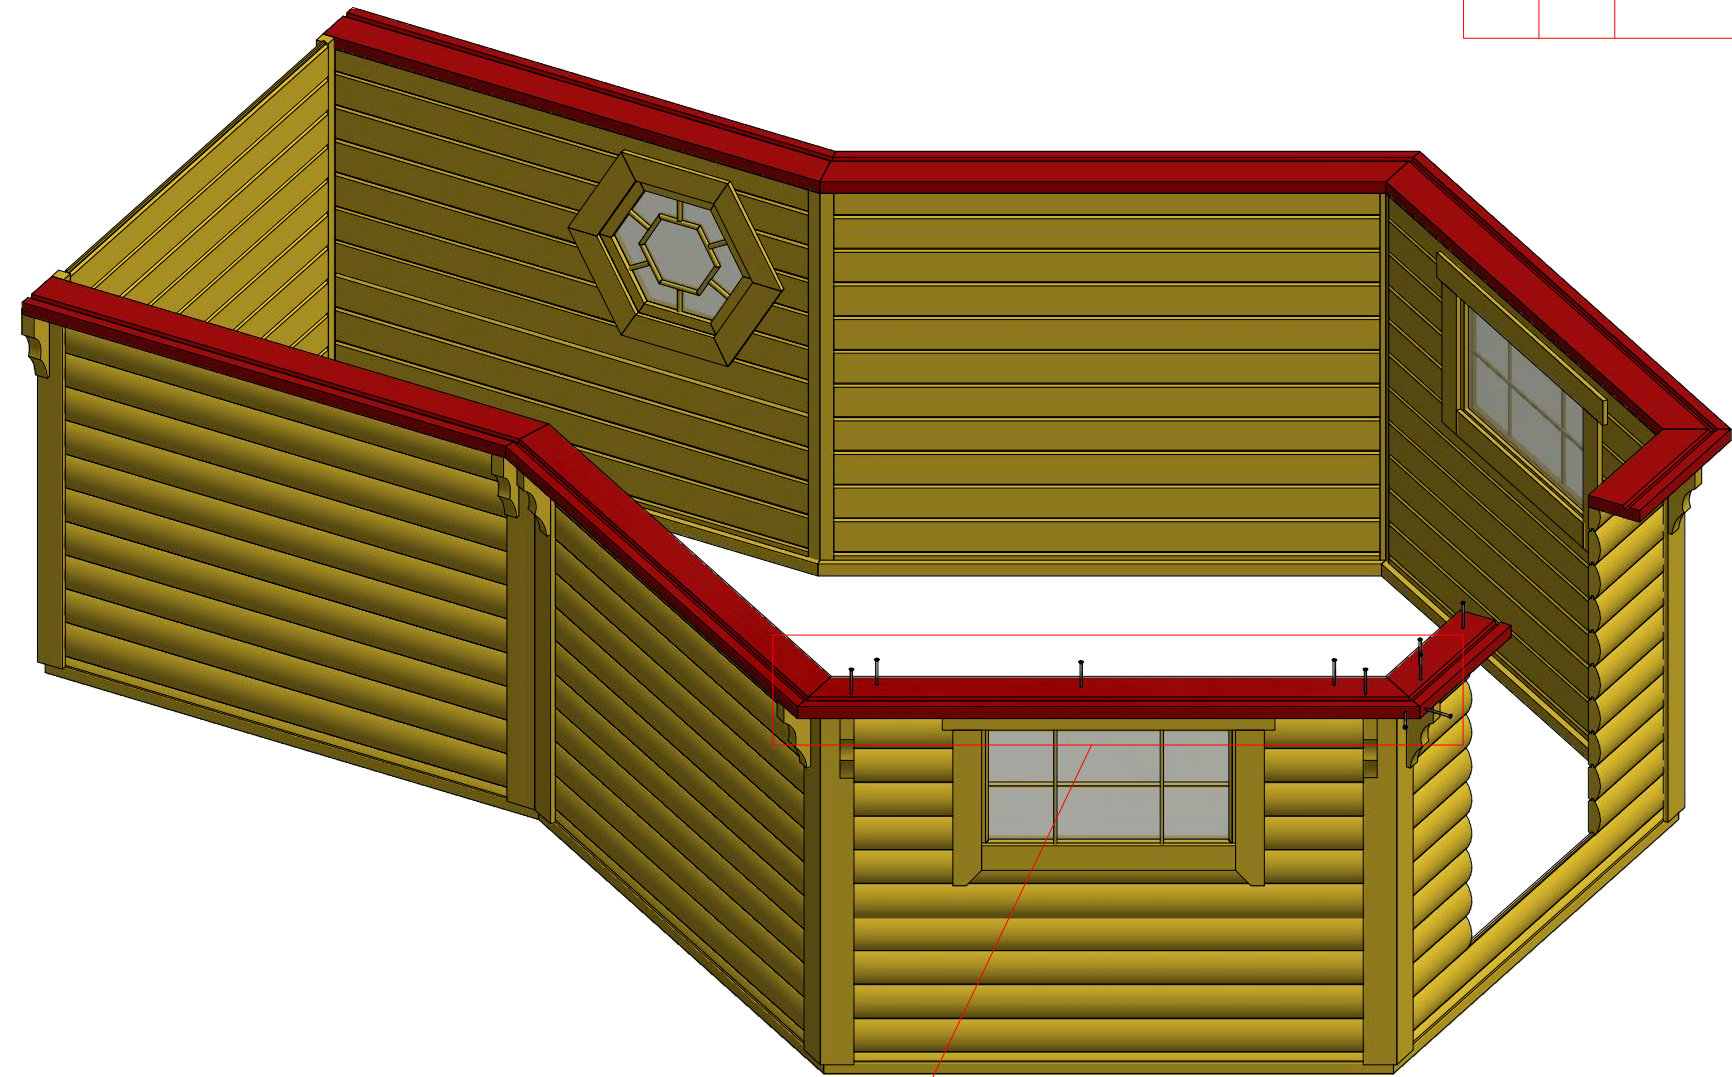

Sauna cabin 9.2 m² with extension

Sauna cabin 9.2 m² with extension

Screws			
1	S1	5x100	16 pcs

1

Sauna cabin 9.2 m² with extension

Screws

1	S2	4x70	48 pcs

2.1

10

2.2

Sauna cabin 9.2 m² with extension

Screws

1	S2	4x70	28 pcs
2	S3	3.5x45	42 pcs

Sauna cabin 9.2 m² with extension

Screws

1	S2	4x70	56 pcs

Sauna cabin 9.2 m² with extension

Screws

Sauna cabin 9.2 m² with extension

Screws

1	S2	4x70	16 pcs
---	----	------	--------

Sauna cabin 9.2 m² with extension

Screws			
1	S2	4x70	50 pcs

Grill cabin 9.2 m² with extension