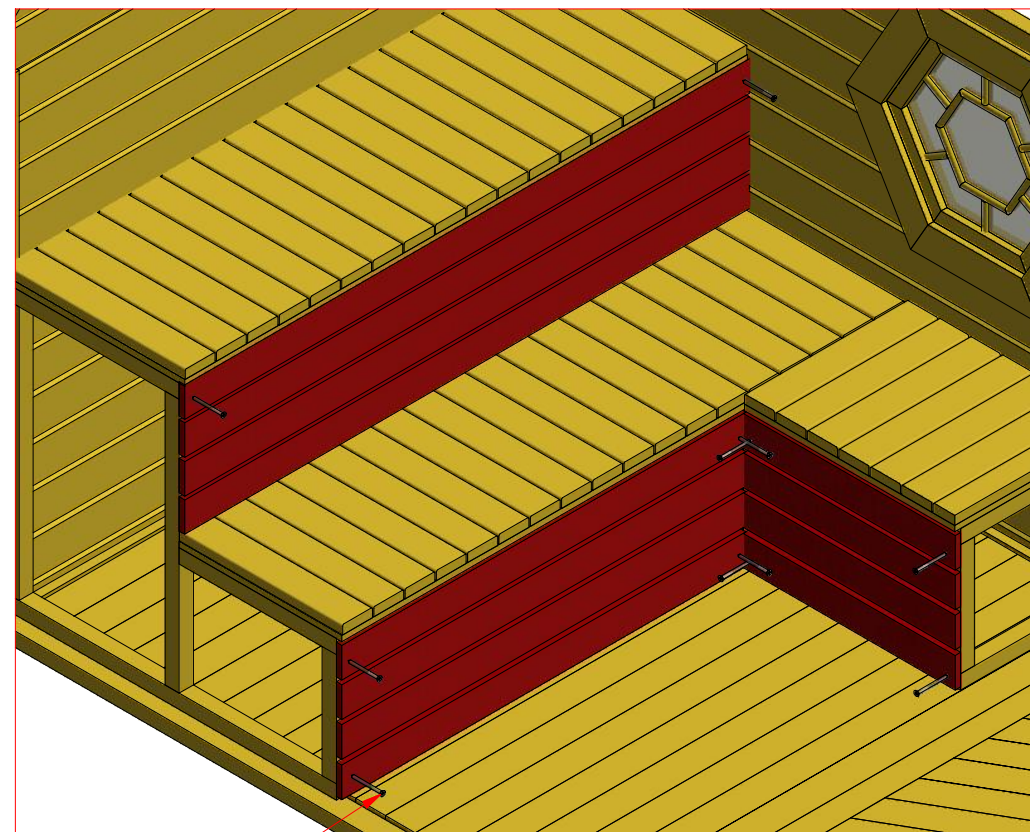

Screws

1	S3	3.5x45	28 pcs
2	V1	2.5x25	

Sauna cabin 9.2 m² with extension

Screws

1	S2	4x70	19pcs

Sauna cabin 9.2 m² with extension

Screws

1	S2	4x70	15 pcs
2	S3	3.5x45	22 pcs

Sauna cabin 9.2 m² with extension

Screws

1	S3	3.5x45	32 pcs

Sauna cabin 9.2 m² with extension

Screws

1	S2	4x70	66 pcs

Sauna cabin 9.2 m² with extension

Screws