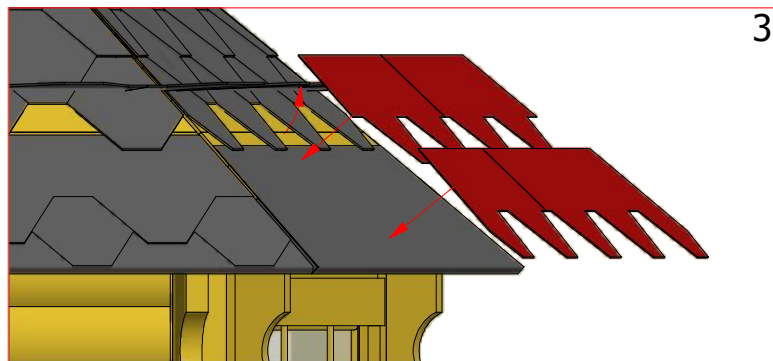

Grill cabin 9.2 m² with extension

Screws

1	S3	3.5x45	28 pcs
2	V1	2.5x25