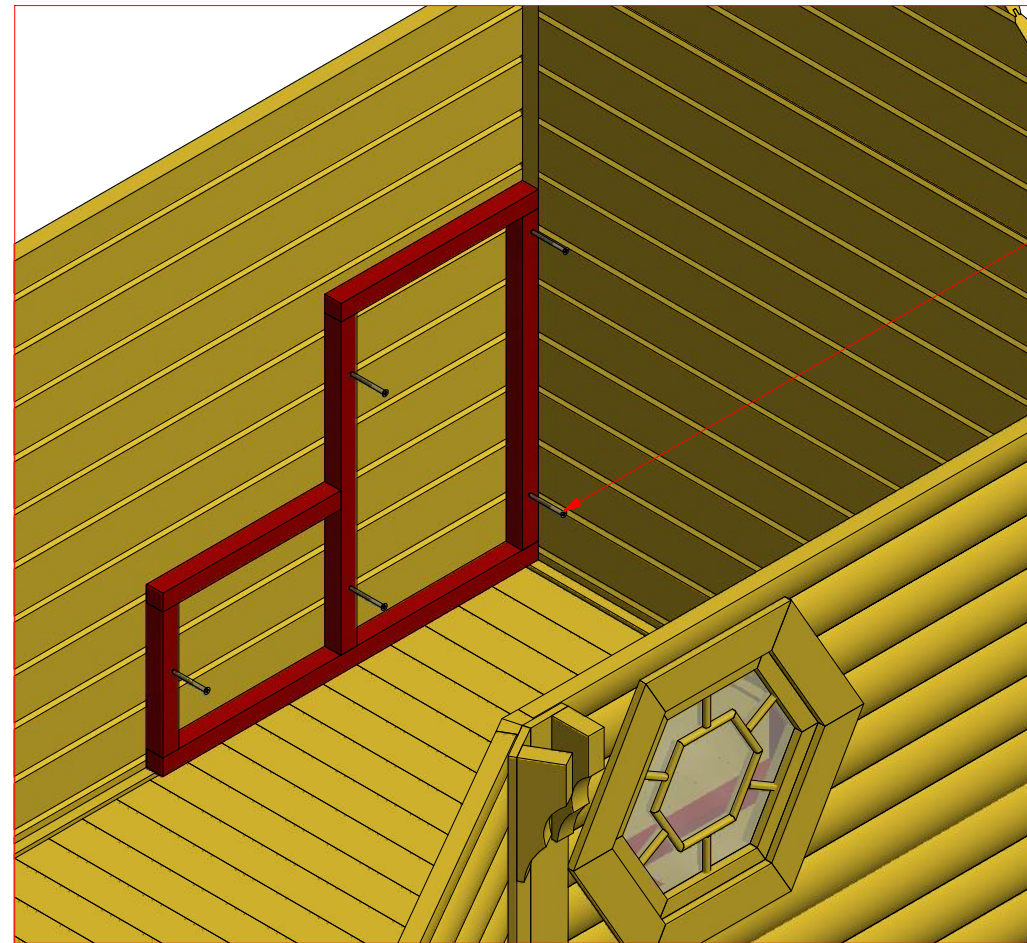

Screws

1	S3	3.5x45	28 pcs
2	V1	2.5x25	

Sauna cabin 9.2 m² with extension

Screws

1	S2	4x70	19pcs

Sauna cabin 9.2 m² with extension

Screws

1	S2	4x70	15 pcs
2	S3	3.5x45	22 pcs

Sauna cabin 9.2 m² with extension

Screws

1	S3	3.5x45	32 pcs

Sauna cabin 9.2 m² with extension

Screws

1	S2	4x70	66 pcs

Sauna cabin 9.2 m² with extension

Screws