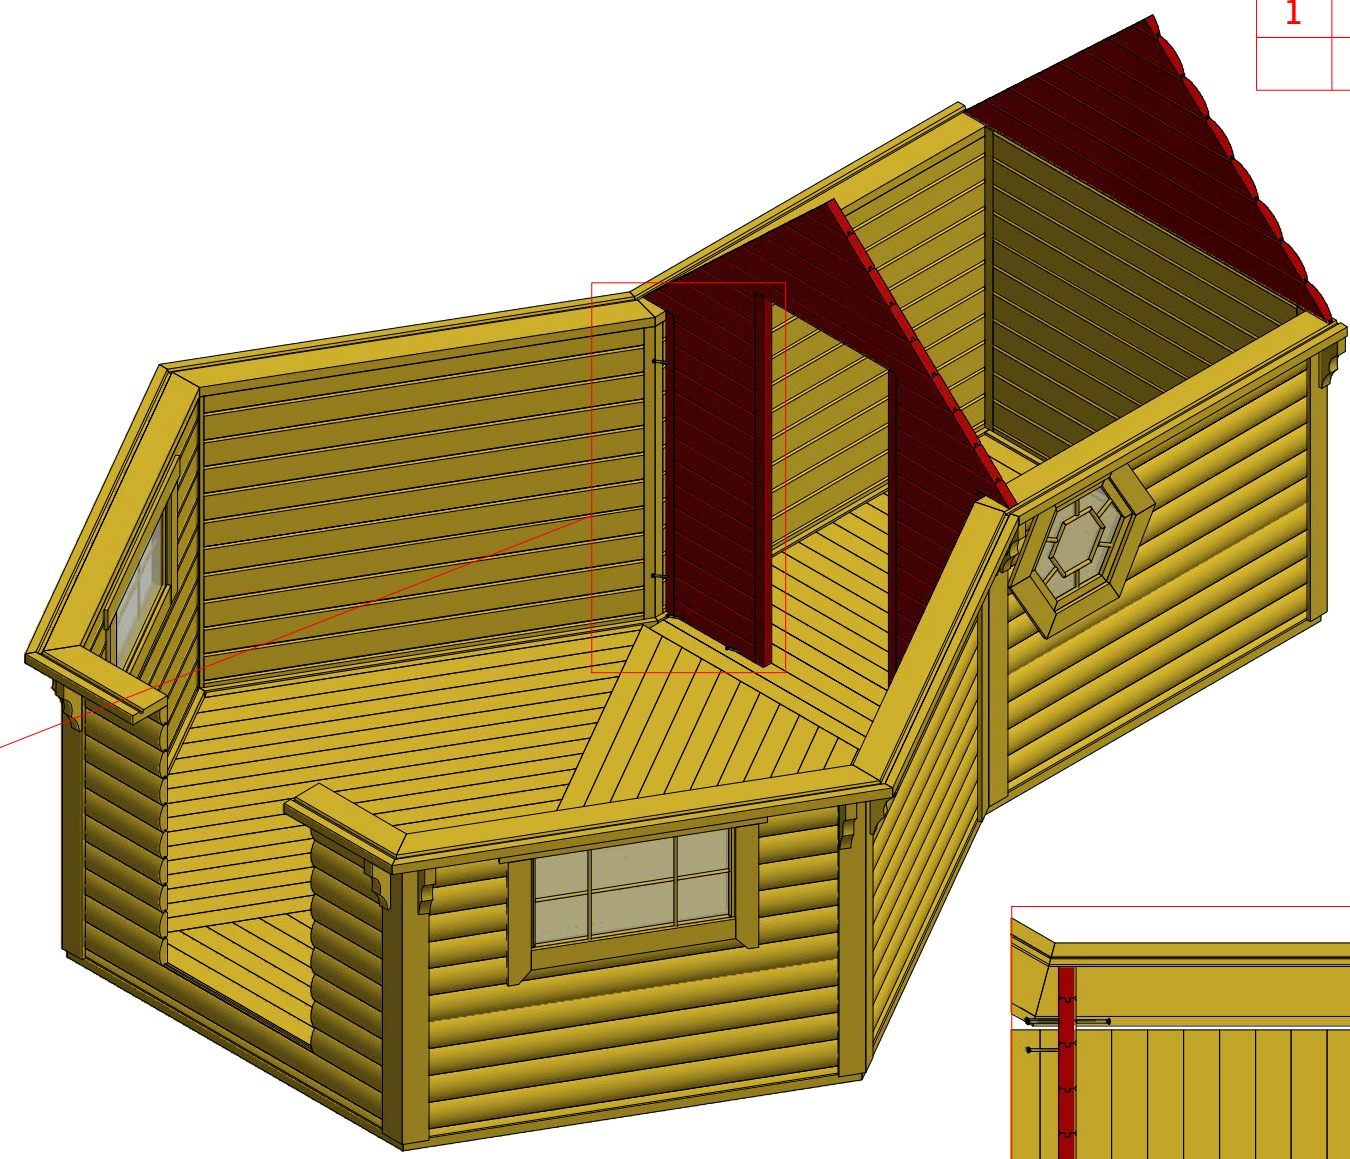

Sauna cabin 9.2 m² with extension

Screws

Sauna cabin 9.2 m² with extension

Screws

1	S2	4x70	16 pcs
---	----	------	--------

Sauna cabin 9.2 m² with extension

Screws			
1	S2	4x70	50 pcs

Grill cabin 9.2 m² with extension

Screws

1	S3	3.5x45	28 pcs
2	V1	2.5x25	

Sauna cabin 9.2 m² with extension

Screws

1	S2	4x70	19pcs

Sauna cabin 9.2 m² with extension

Screws

1	S2	4x70	15 pcs
2	S3	3.5x45	22 pcs