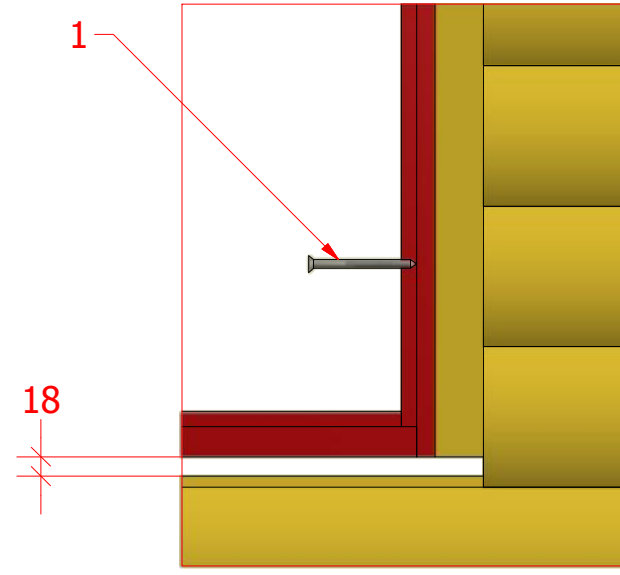

Sauna cabin 9.2 m² with extension

Screws

1	S2	4x70	16 pcs

Sauna cabin 9.2 m² with extension

Screws

1	S2	4x70	8 pcs
2	S3	3.5x45	4 pcs

Grill cabin 9.2 m² with extension

Screws

1	S2	4x70	8 pcs

1

2

Sauna cabin 9.2 m² with extension

Screws

1	S3	3.5x45	77 pcs

Sauna cabin 9.2 m² with extension

Screws