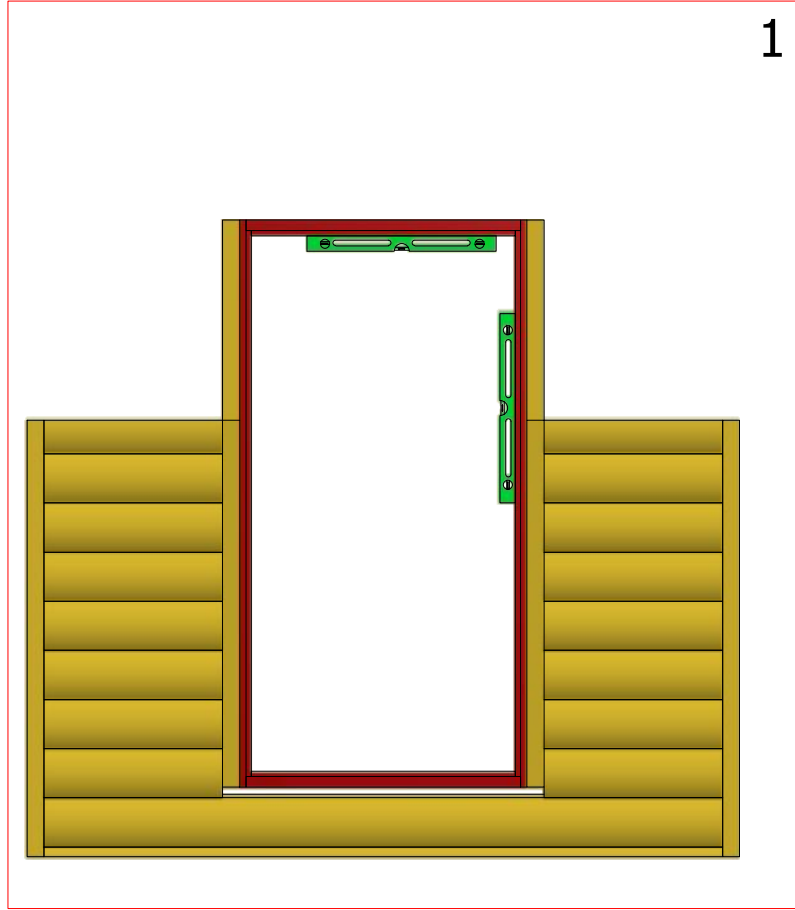

1	S2	4x70	32 pcs

Grill cabin 9.2 m² with extension

Screws

1	S2	4x70	10 pcs

Sauna cabin 9.2 m² with extension

Screws

1	S3	3.5x45	32 pcs

1

Sauna cabin 9.2 m² with extension

Screws

1	S2	4x70	16 pcs

Sauna cabin 9.2 m² with extension

Screws

1	S2	4x70	8 pcs
2	S3	3.5x45	4 pcs

Grill cabin 9.2 m² with extension

Screws

1	S2	4x70	8 pcs

1

2

Sauna cabin 9.2 m² with extension

Screws

1	S3	3.5x45	77 pcs

Sauna cabin 9.2 m² with extension

Screws