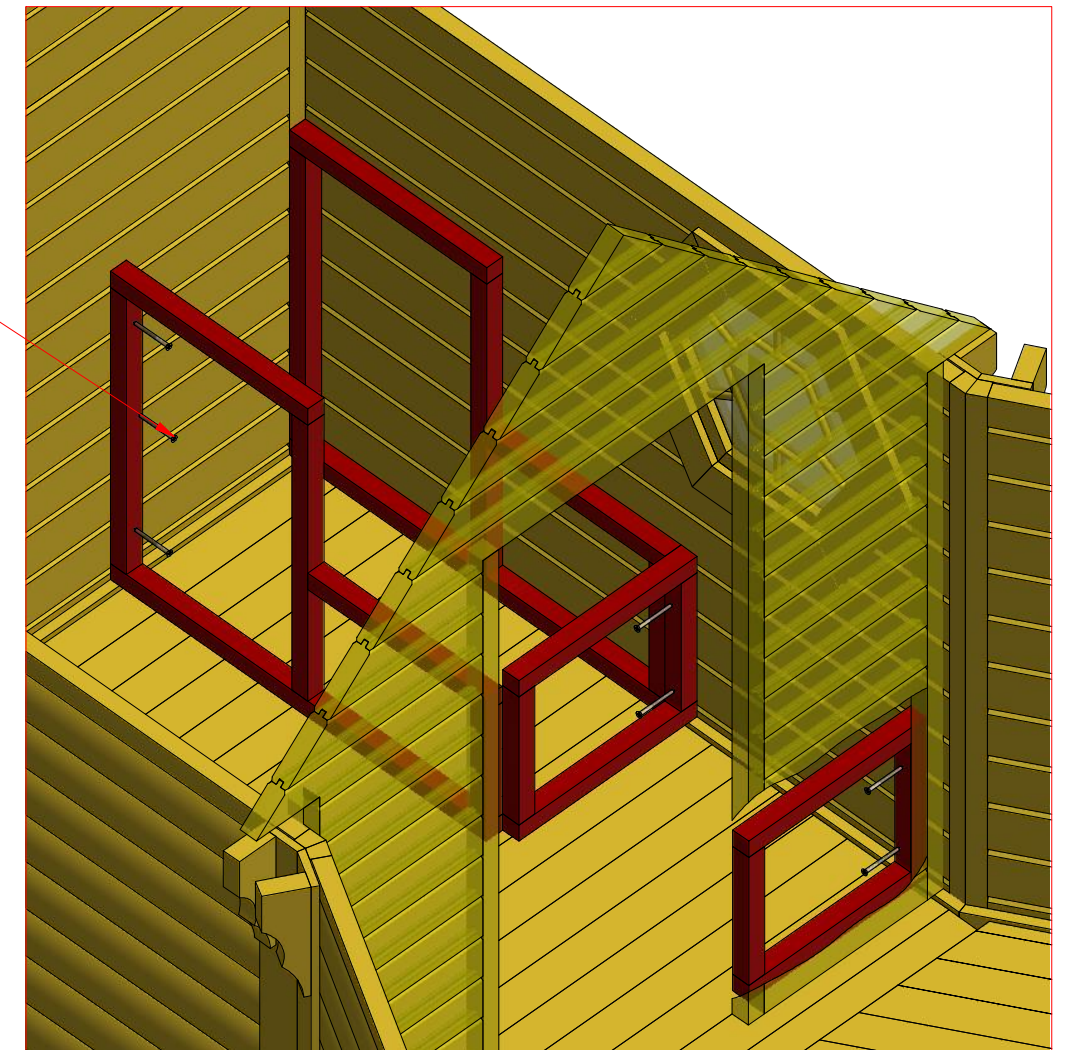

Screws

1	S3	3.5x45	28 pcs
2	V1	2.5x25	

Sauna cabin 9.2 m² with extension

Screws

1	S2	4x70	19pcs

Sauna cabin 9.2 m² with extension

Screws

1	S2	4x70	15 pcs
2	S3	3.5x45	22 pcs