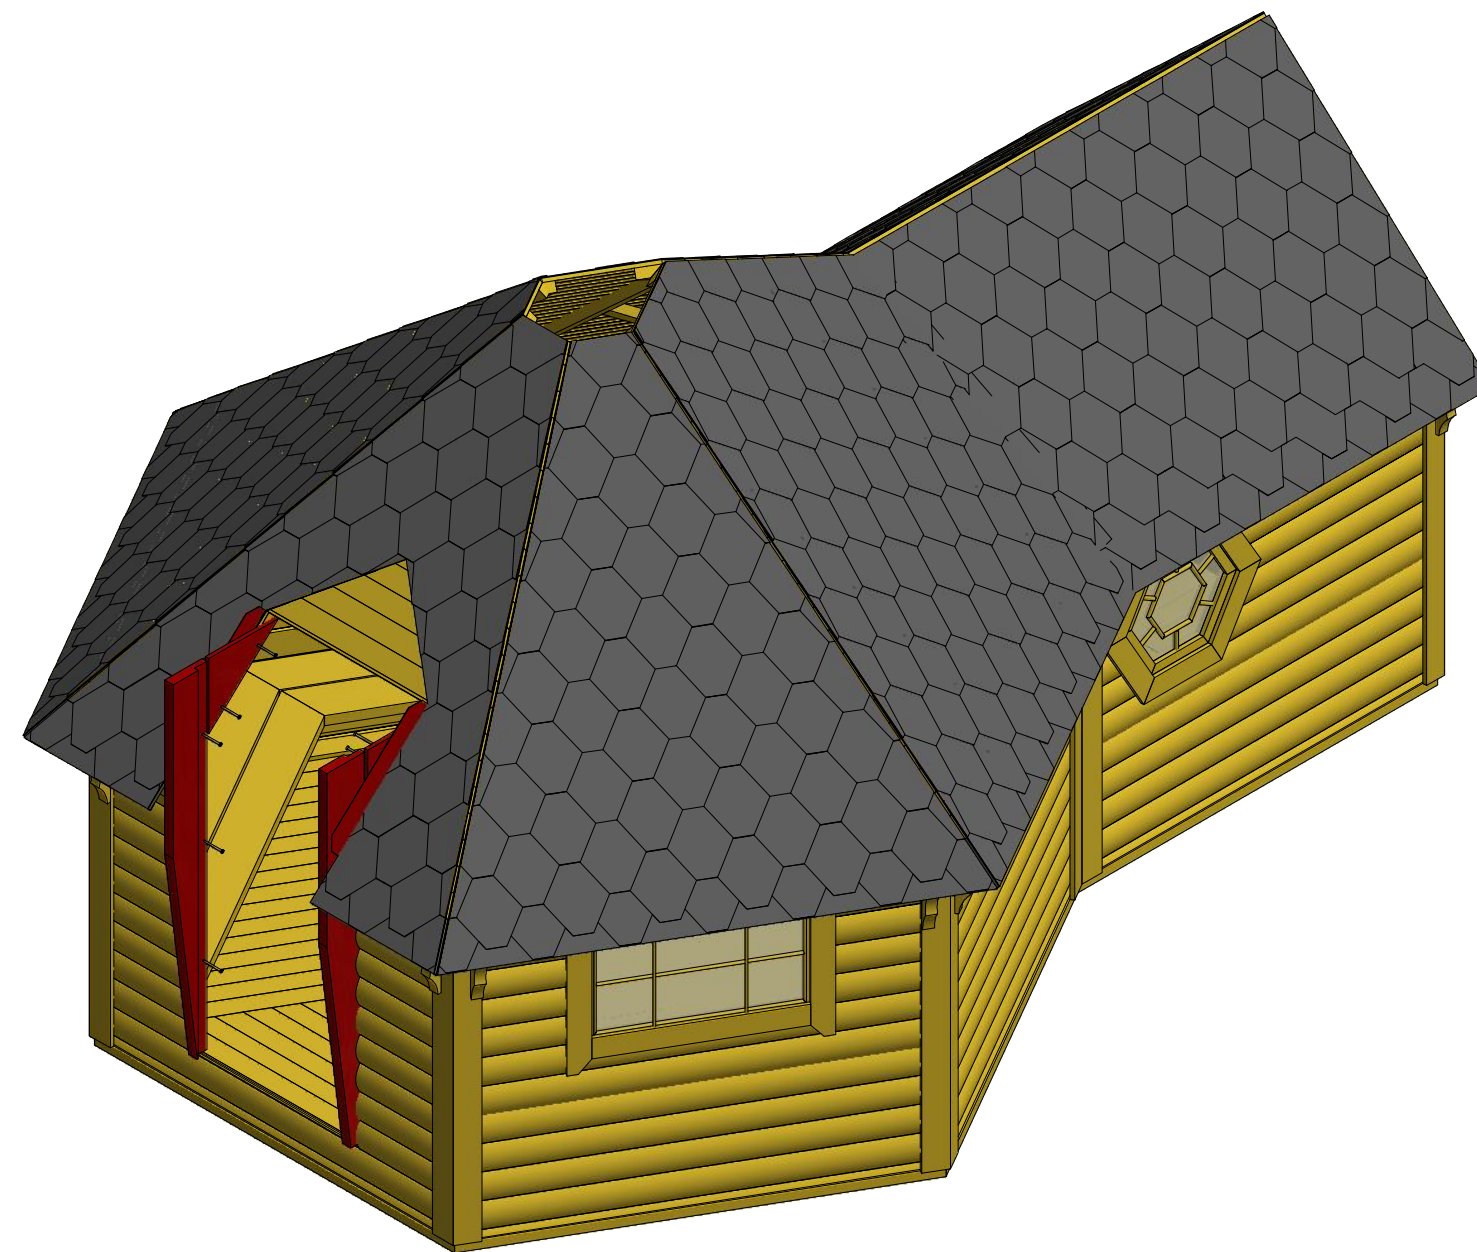

Grill cabin 9.2 m² with extension

Screws

1	S2	4x70	10 pcs