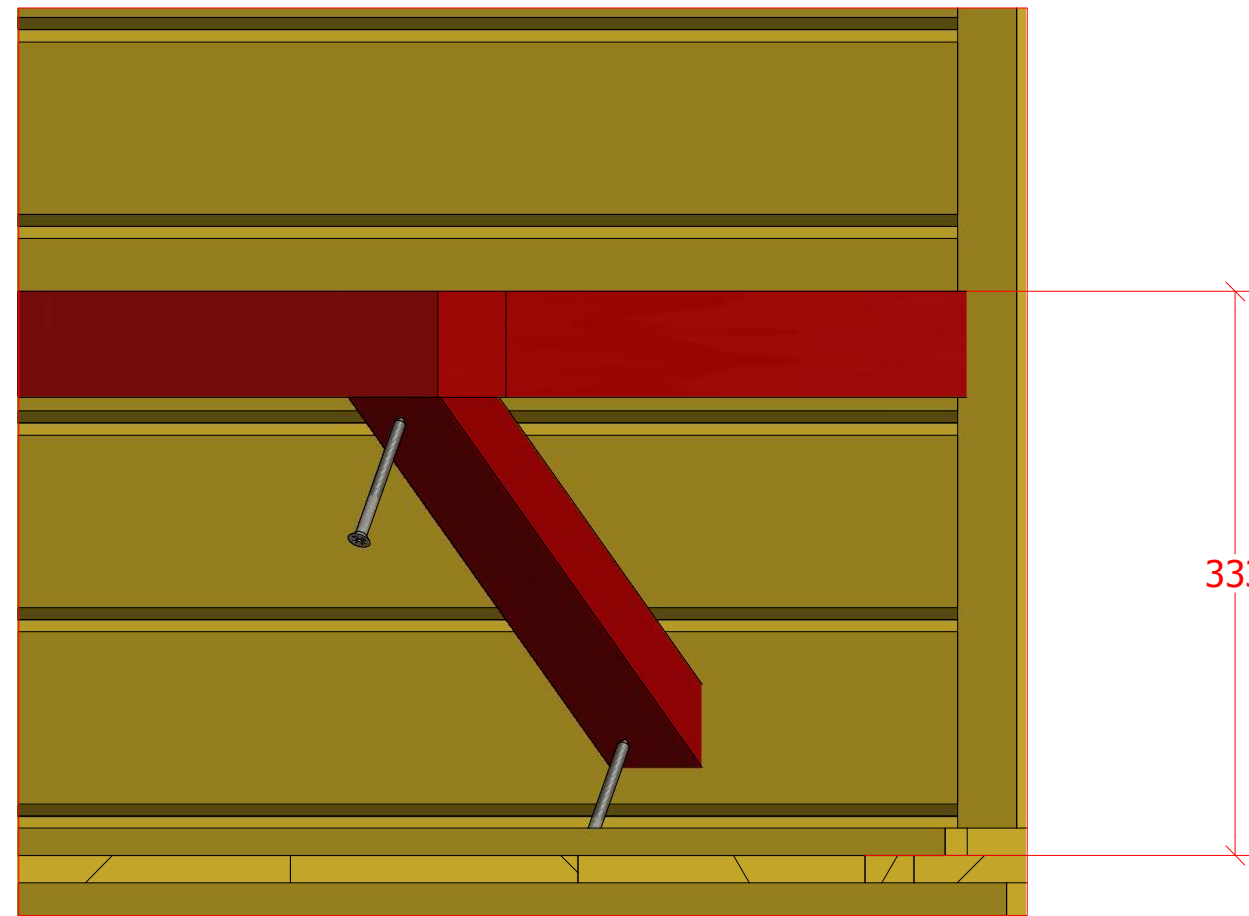

Sauna cabin 9.2 m² with extension

Screws

1	S3	3.5x45	32 pcs

Sauna cabin 9.2 m² with extension

Screws

1	S2	4x70	66 pcs

Sauna cabin 9.2 m² with extension

Screws