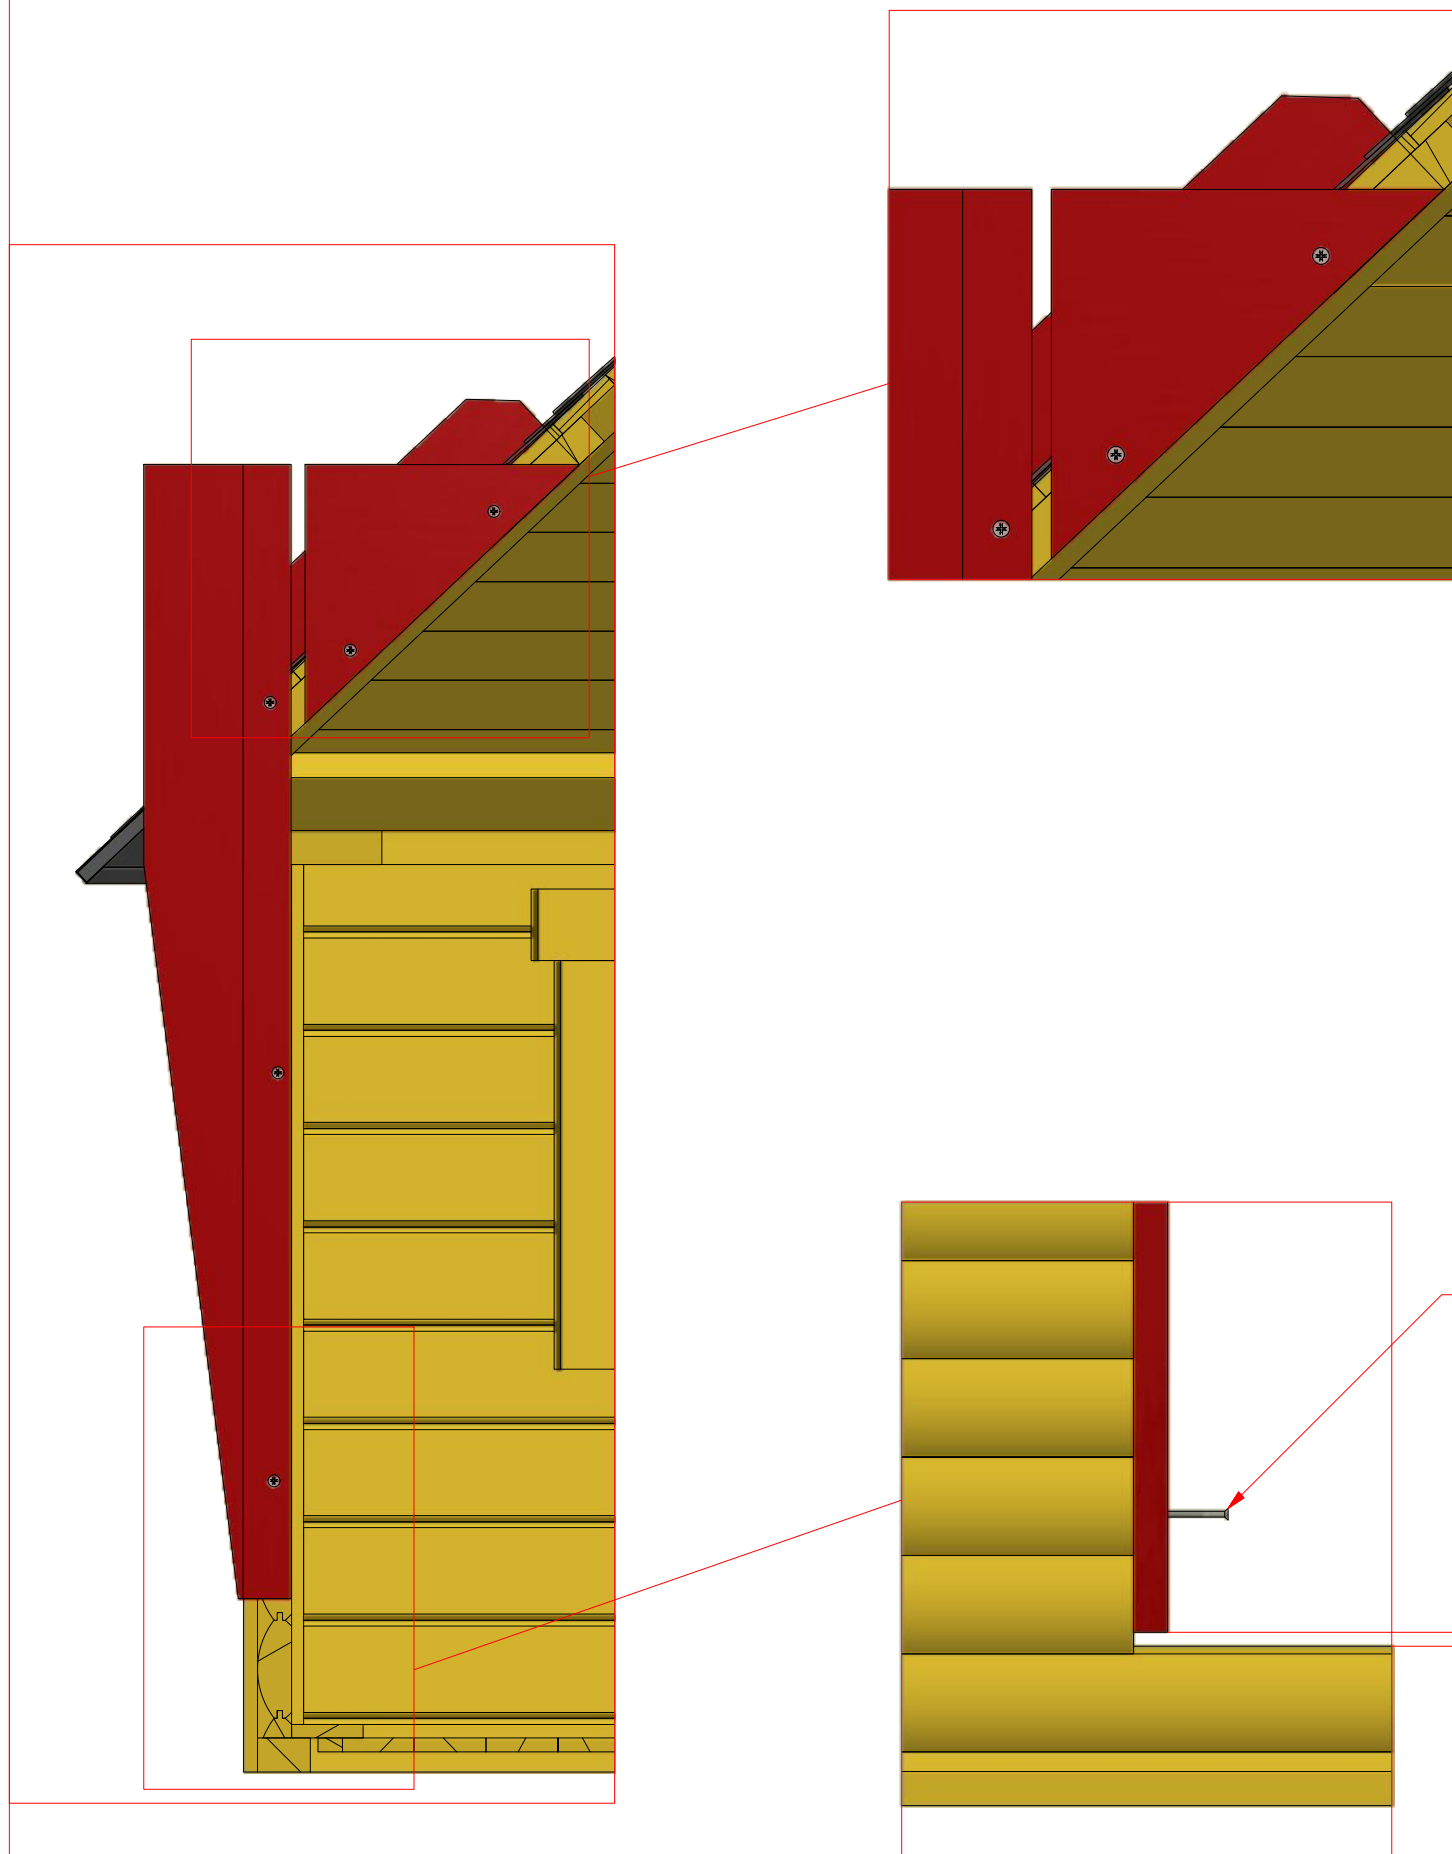

Sauna cabin 9.2 m² with extension

Screws

1	S3	3.5x45	32 pcs

Sauna cabin 9.2 m² with extension

Screws

1	S2	4x70	66 pcs

Sauna cabin 9.2 m² with extension

Screws

1	S2	4x70	32 pcs

Grill cabin 9.2 m² with extension

Screws

1	S2	4x70	10 pcs

Sauna cabin 9.2 m² with extension

Screws

1	S3	3.5x45	32 pcs

1