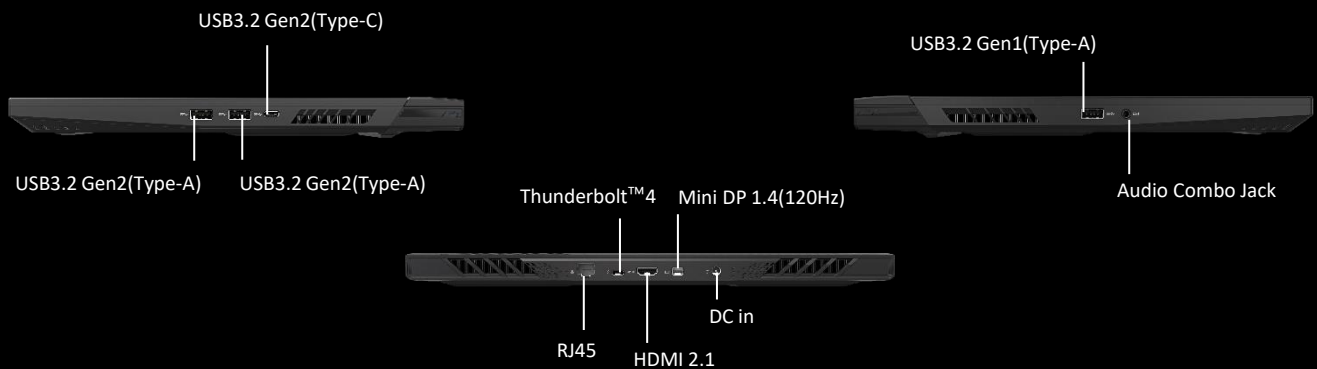

Datasheet

AORUS 15 (2023)

- NVIDIA® New GeForce RTX™ 40 Series
- 12th Gen Intel® Core™ i5 Series Processor
- Full HD 144Hz Display
- MUX Switch Technology
- TÜV Rheinland Certification
- DDR5 4800 SO-DIMM, 64GB (Max)
- DTS:X® Ultra Audio technology
- WINDFORCE INFINITY Cooling System
- RGB Light Bar Design
- Windows Hello Technology
- PCIe Gen4 SSD
- Next-Gen Wi-Fi 6E Connection
- 99Whr battery
- Thunderbolt™ 4