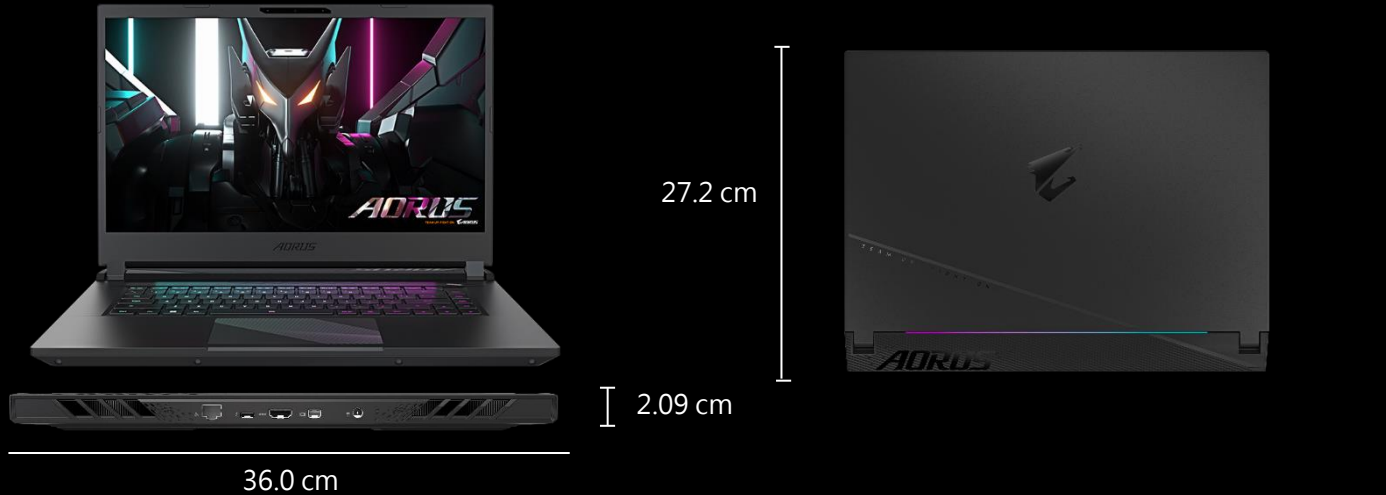

Top Power and Performance

Equipped with Intel 13th generation processor and NVIDIA 40 GPUs, fully unleashes performance and grasps overwhelming victory.

New Tech, Greater FPS

With MUX and AI tech adopted to boost the higher performance in games. The new designed WINDFORCE Infinity thermal system provides supreme cooling stability.

Stunning, Smooth Visual

Features high-resolution display for delicate images. Also comes with a high refresh rate for a great balance of marvelous gameplay visuals.

Datasheet

AORUS 15 (2023)

- NVIDIA® New GeForce RTX™ 40 Series
- 12th Gen Intel® Core™ i5 Series Processor
- Full HD 144Hz Display
- MUX Switch Technology
- TÜV Rheinland Certification
- DDR5 4800 SO-DIMM, 64GB (Max)
- DTS:X® Ultra Audio technology
- WINDFORCE INFINITY Cooling System
- RGB Light Bar Design
- Windows Hello Technology
- PCIe Gen4 SSD
- Next-Gen Wi-Fi 6E Connection
- 99Whr battery
- Thunderbolt™ 4