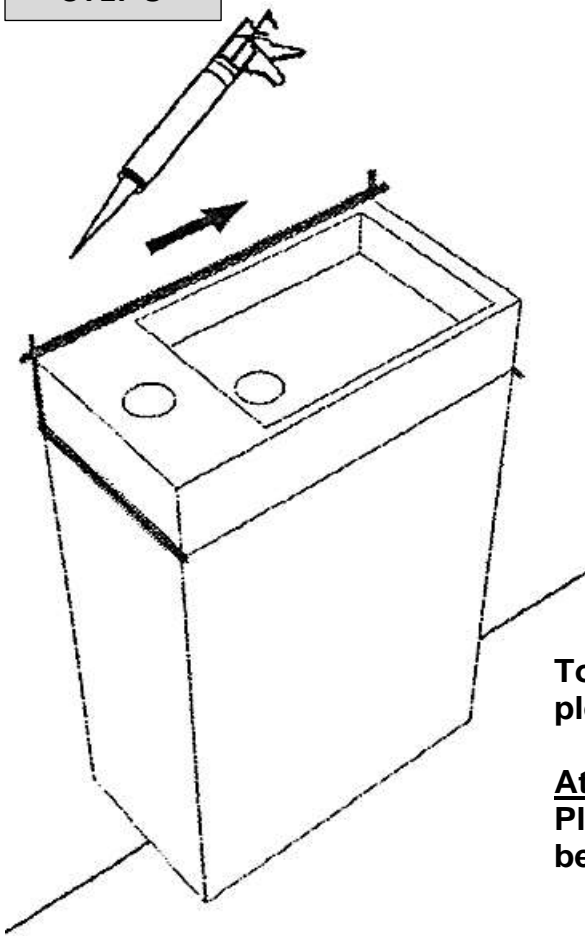

STEP 5

To mount the basin on the base cabinet, please use customary silicone.

Attention:
Please wait for at least 24 hours drying time before first using your new basin