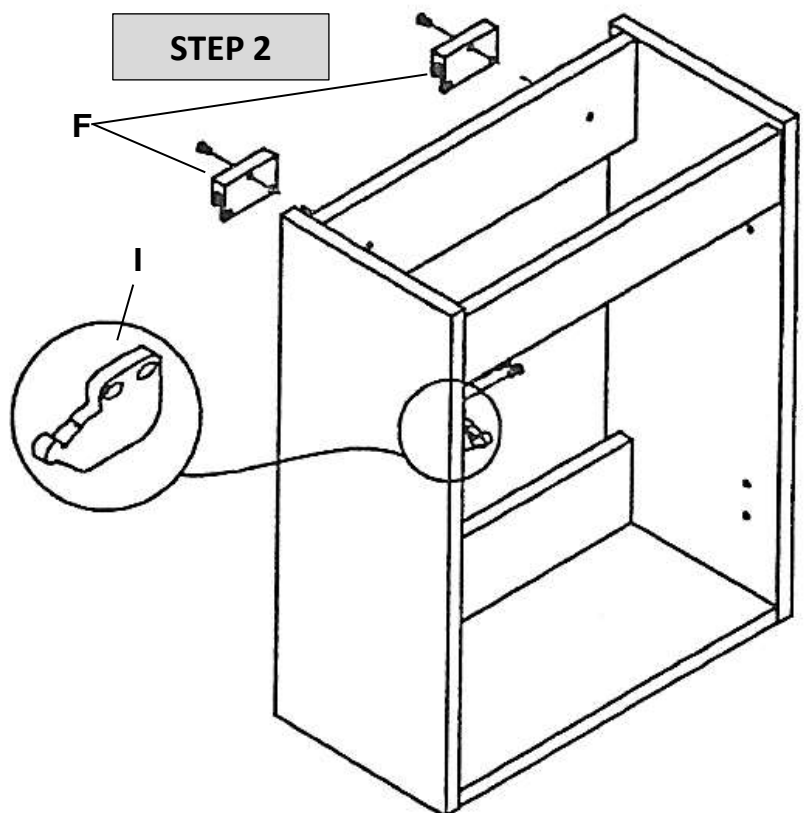

Part-List:

No.	Description	Image	Pc.
A	Screw-Plug 8x32		12x
B	Eccentric screw Ø15		12x
C	Wooden Plug 8x40		8x
D	Hinge		2x
E	Screw 4x16		6x
F	Wall bracket		2x
G	Screw 3,5x14		14x
H	Counterpart for closure		1x
I	Closure- mechanism		1x

STEP 1

STEP 2