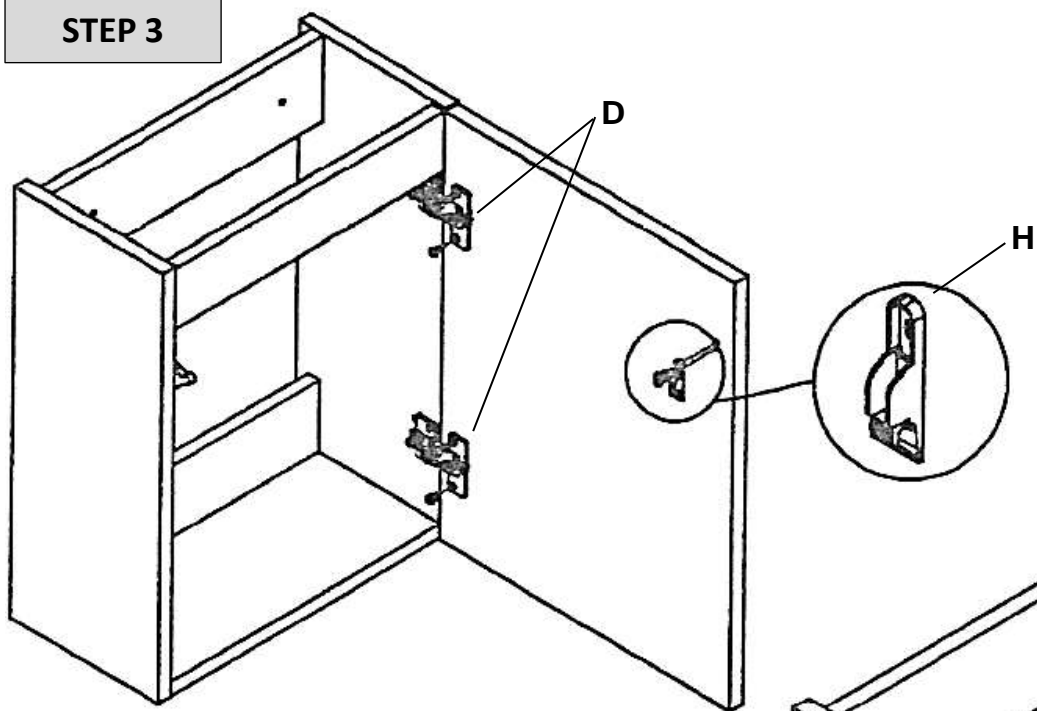

STEP 3

STEP 4