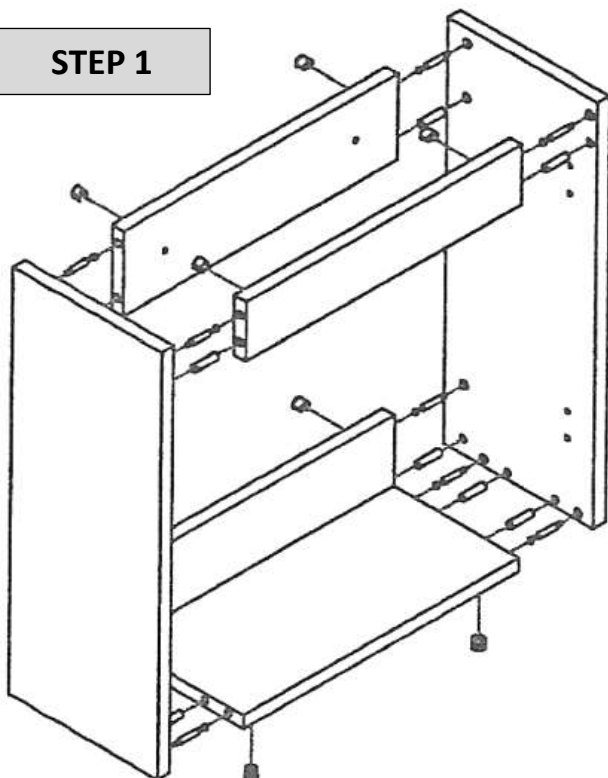

Part-List:

No.	Description	Image	Pc.
A	Screw-Plug 8x32		12x
B	Eccentric screw Ø15		12x
C	Wooden Plug 8x40		8x
D	Hinge		2x
E	Screw 4x16		6x
F	Wall bracket		2x
G	Screw 3,5x14		14x
H	Counterpart for closure		1x
I	Closure- mechanism		1x

STEP 1

STEP 2