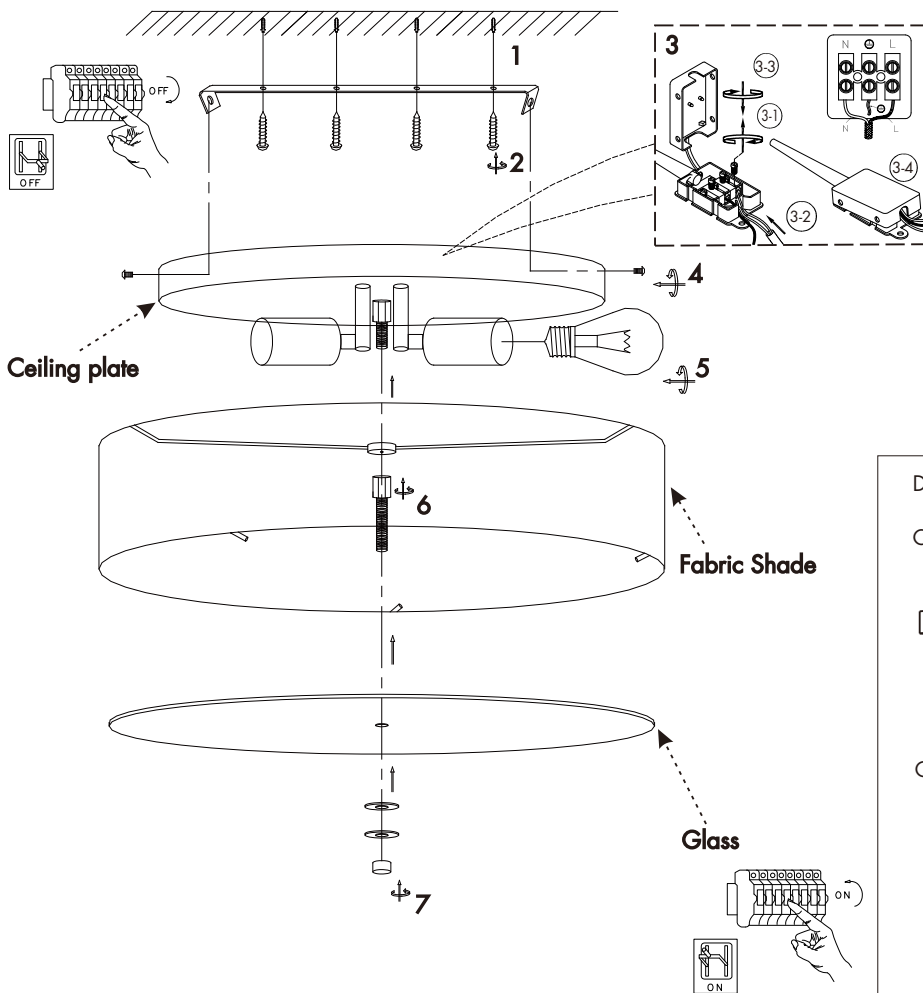

INSTRUCTION MANUAL

Drum CL

Drum CL 35 Square
Ceiling plate: 2xE27

Overall size:
35cm
16.5cm
35cm

Drum CL 30
Ceiling plate: 2xE27

Overall size:
15cm
30cm

Drum CL 50
Ceiling plate: 4xE27

Overall size:
15cm
50cm

Drum CL 70
Ceiling plate: 6xE27

Overall size:
16cm
70cm