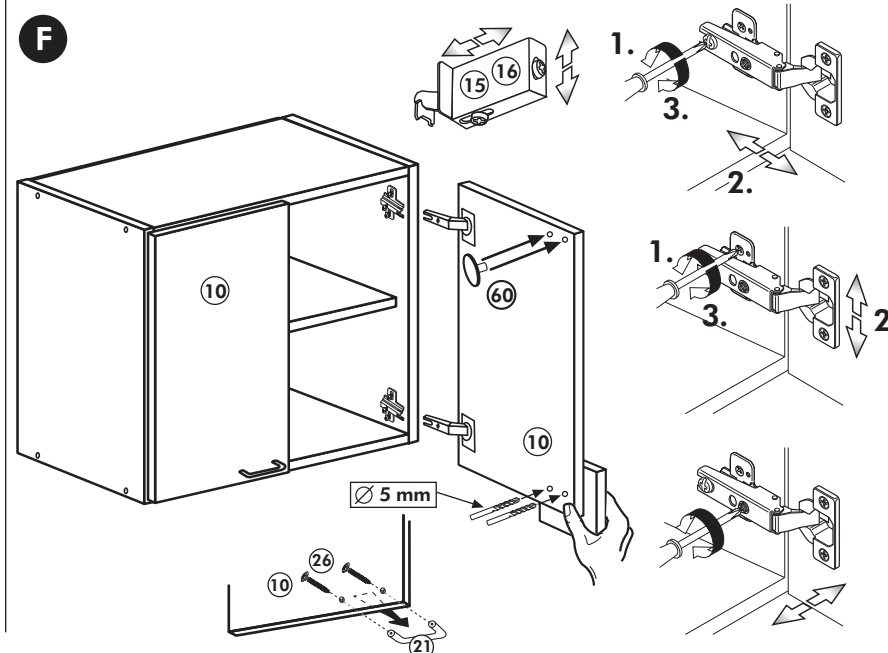

F

Hängeschrank

Nr. 102 Rev.00

2x 68 Screw	10x 23 Washer, Ø 3
4x 28 Washer, Ø 10	18x 27 Screw, 3,0 x 20
4x 60 Washer, Ø 5	4x 26 Screw, 4,0 x 30, M4 x 30
10x 22 Screw	1x 15 Bracket
4x 34 Screw	1x 16 Bracket

2x 69 Screw
4x 42 Bracket
4x 46 Bracket
2x 21 Handle

Kühlschranksbau 200cm

Nr. 315 Rev.00

A

B

D

C

E