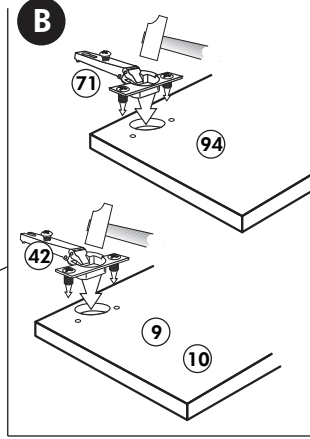

F

Hängeschrank

Nr. 102 Rev.00

2x 68 Screw	10x 23 Washer, Ø 3
4x 28 Washer, Ø 10	18x 27 Screw, 3,0 x 20
4x 60 Washer, Ø 5	4x 26 Screw, 4,0 x 30, M4 x 30
10x 22 Screw	1x 15 Bracket
4x 34 Screw	1x 16 Bracket

2x 69 Screw
4x 42 Bracket
4x 46 Bracket
2x 21 Handle

Kühlschranksbau 200cm

Nr. 315 Rev.00

A

B

D

C

E

1x 1	1x 2	1x 94	1x 11	22	16x	23	16x	26	6x	34	4x	72	2x	71	2x	63	4x	42	4x	27	16x	3,0 x 20	46	4x	60	4x	21	3x
					16x		Ø 3		4,0 x 30		M4						8 x 30											