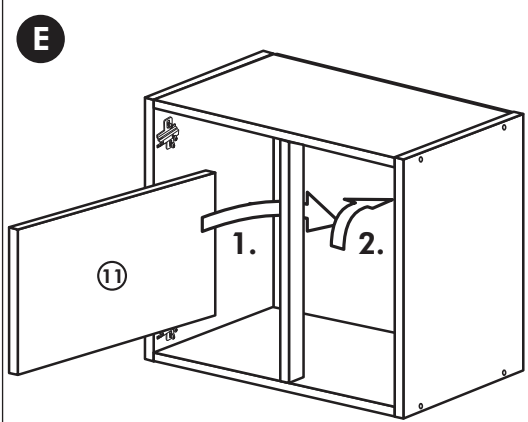

2x 69 Screw
4x 42 Bracket
4x 46 Bracket
2x 21 Handle