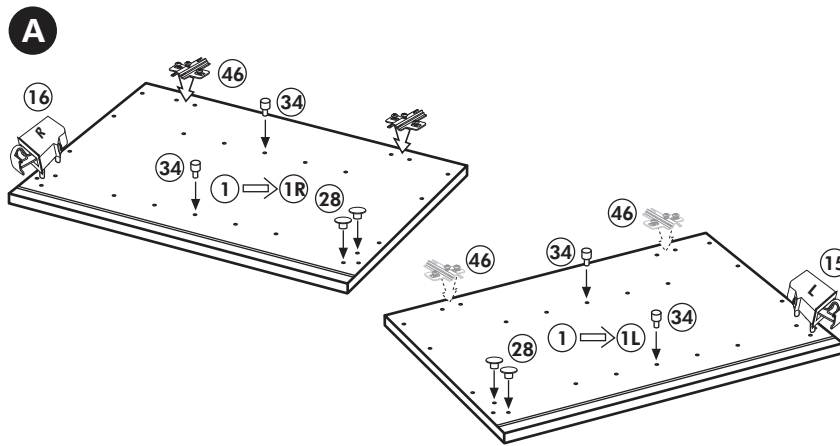

F

Hängeschrank

Nr. 102 Rev.00

2x 68 Screw	10x 23 Washer, Ø 3
4x 28 Washer, Ø 10	18x 27 Screw, 3,0 x 20
4x 60 Washer, Ø 5	4x 26 Screw, 4,0 x 30, M4 x 30
10x 22 Screw	1x 15 Bracket
4x 34 Screw	1x 16 Bracket