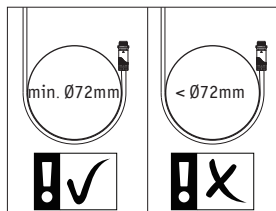

Paulmann

Safety Instructions

IP67

Info

www.paulmann.com

Paulmann Licht GmbH
Quezinger Feld 2
31832 Springe
Germany

www.paulmann.com

Art.-Nr.: 941.75

941.76

941.77

941.78

941.79

941.80

941.81

941.82

941.83

941.84

941.85

PH11/17

941.75
941.76

1x

1x

941.77
941.78
941.79

1x

1x

941.80
941.81
941.82

1x

1x

941.83

1x

1x

941.84

1x

1x

941.85

1x

1x

A

B

C

max. 50m
max. 150W

D

E

Driver

Paulmann
Art.-Nr. 988.48

Control Box

Remote Control

not incl.

Paulmann
Art.-Nr. 180.11