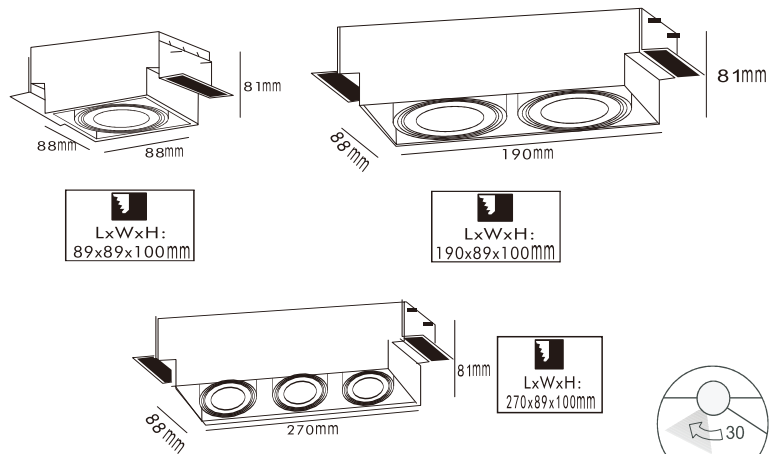

1.

3.

2.

Warning:
When replacing a halogen lamp, wait for it to cool, for a minimum of 5 minutes

4.

5.

Overall Sizes:

Excl. bulb