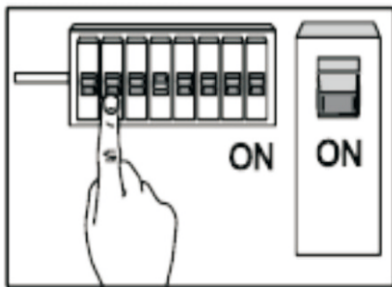

1.

3.

2.

Warning:
When replacing a halogen lamp, wait for it to cool, for a minimum of 5 minutes

4.

5.

Overall Sizes:

Excl. bulb