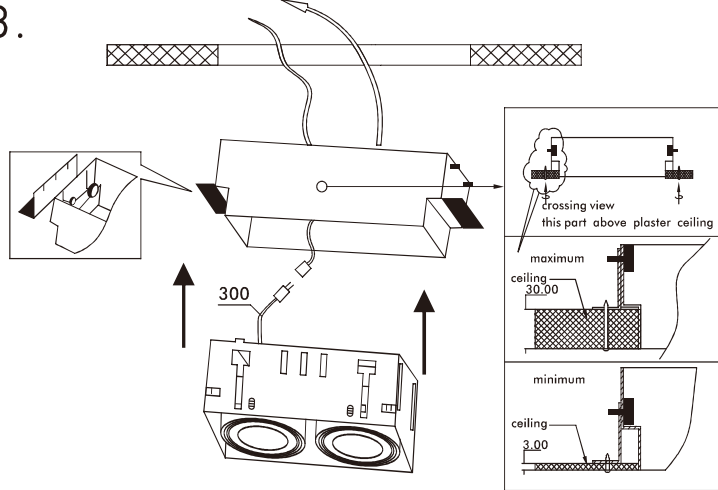

220-240V~
50Hz

IP20

UK
CA

Oneon Trimless 50 DL 1 Black 94361 Oneon Trimless 50 DL 2 Black 94362
 Oneon Trimless 50 DL 1 White 95760 Oneon Trimless 50 DL 2 White 95761
 Oneon Trimless 50 DL 3 Black 97736 Oneon Trimless 50 DL 3 White 97737

1.

3.

2.

Warning:
When replacing a halogen lamp, wait for it to cool, for a minimum of 5 minutes

4.

5.

Overall Sizes:

Excl. bulb