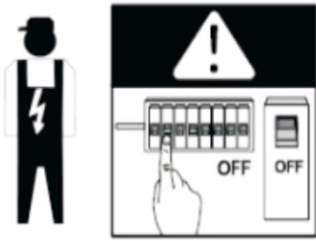

220-240V~
50Hz

IP20

UK
CA

Oneon Trimless 50 DL 1 Black 94361 Oneon Trimless 50 DL 2 Black 94362
 Oneon Trimless 50 DL 1 White 95760 Oneon Trimless 50 DL 2 White 95761
 Oneon Trimless 50 DL 3 Black 97736 Oneon Trimless 50 DL 3 White 97737

1.

3.

2.

Warning:
When replacing a halogen lamp, wait for it to cool, for a minimum of 5 minutes

4.

5.

Overall Sizes:

Excl. bulb