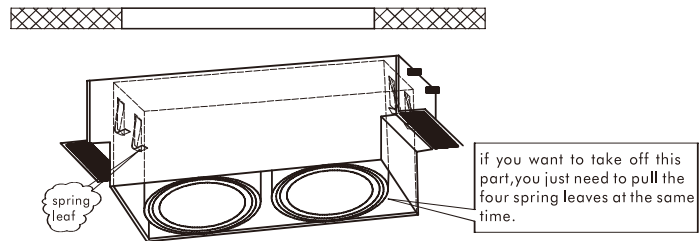

1.

3.

2.

Warning:
When replacing a halogen lamp, wait for it to cool, for a minimum of 5 minutes

4.

5.

Overall Sizes:

Excl. bulb