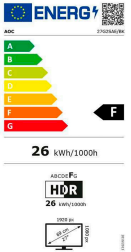

## 27G2SAE/BK

27 inch (68.6 cm) LCD MONITOR

27" gaming monitor with 165Hz refresh rate, 1ms MPRT response time and FreeSync Premium

### Screen

Resolution	1920x1080
Refresh rate	165Hz
Screen size (inch)	27 inch
Screen size (cm)	68.6 cm
Flat / Curved	Flat
Backlight	WLED
Panel Type	VA
Aspect ratio	16:9
Display Colours	16.7 Million
sRGB Coverage (%) (CIE 1931)	12194
Scanning Frequency	VGA/HDMI1.4 : 30 -160KHz (H) DP1.2 : 30 -200KHz (H) VGA/HDMI1.4 :48-144Hz (V) DP1.2:48-165Hz (V)
Response time (GtG)	4 ms
Response Time (MPRT)	1 ms
Contrast (static)	3000:1
Brightness (typical)	350 cd/m <sup>2</sup>
Viewing angle (CR10)	178/178 °
Hard Glass	Antiglare
OSD languages	EN, FR, ES, PT, DE, IT, NL, SE, FI, PL, CZ, RU, KR, CN (T), CN (S), JP