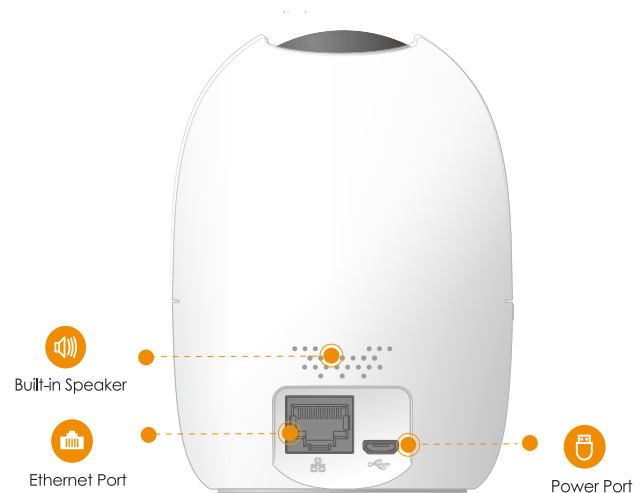

imou

A1 4MP

4MP H.265 Wi-Fi Pan & Tilt Camera

With 4MP QHD live monitoring and 0~355° pan & -5~80° tilt features, A1 4MP ensures every corner of your home completely covered. Human Detection quickly finds human targets in images and immediately sends a notification to you. Privacy Mode helps protect your personal privacy when you are home, and Smart Tracking function lets the camera follows moving objects when it detects motion.

Abnormal Sound Alarm

Sends alerts to your smartphone when it detects abnormal sound

Alarm Notification

Sends instant alerts to your mobile phone when an event is detected

Built-in Siren

Scare stangers away from your home

Diversified Storage

Supports NVR, Cloud Storage or Micro SD card (up to 256GB)

Two-way Talk

Communicate with family and pets easily

Stay close with what you care

With Cloud service, you will have access to what you care as long as Internet is available. You can record daily or motion videos on Cloud and play back anytime anywhere.

Front View

Back View

Specifications

Camera

1/2.7" 4 Megapixel Progressive CMOS
 4MP (2560 x 1440)
 Night Vision: 10m(33ft) Distance
 3.6mm Fixed Lens
 Field of View : 92° (H), 48° (V), 109° (D)
 355° Pan & -5~80° Tilt