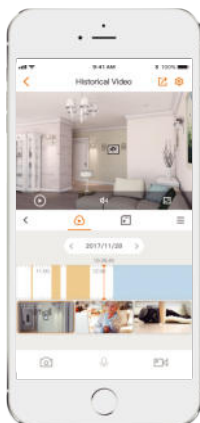

Two-way Talk

Communicate with family and pets easily

Stay close with what you care

With Cloud service, you will have access to what you care as long as Internet is available. You can record daily or motion videos on Cloud and play back anytime anywhere.