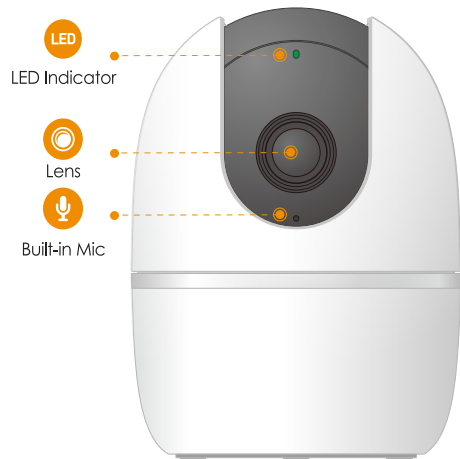

imou

A1 4MP

4MP H.265 Wi-Fi Pan & Tilt Camera

With 4MP QHD live monitoring and 0~355° pan & -5~80° tilt features, A1 4MP ensures every corner of your home completely covered. Human Detection quickly finds human targets in images and immediately sends a notification to you. Privacy Mode helps protect your personal privacy when you are home, and Smart Tracking function lets the camera follows moving objects when it detects motion.

Abnormal Sound Alarm

Sends alerts to your smartphone when it detects abnormal sound

Alarm Notification

Sends instant alerts to your mobile phone when an event is detected

Built-in Siren

Scare stangers away from your home

Diversified Storage

Supports NVR, Cloud Storage or Micro SD card (up to 256GB)

Two-way Talk

Communicate with family and pets easily

Stay close with what you care

With Cloud service, you will have access to what you care as long as Internet is available. You can record daily or motion videos on Cloud and play back anytime anywhere.

Front View

Back View

Specifications

Camera

1/2.7" 4 Megapixel Progressive CMOS
 4MP (2560 x 1440)
 Night Vision: 10m(33ft) Distance
 3.6mm Fixed Lens
 Field of View : 92° (H), 48° (V), 109° (D)
 355° Pan & -5~80° Tilt