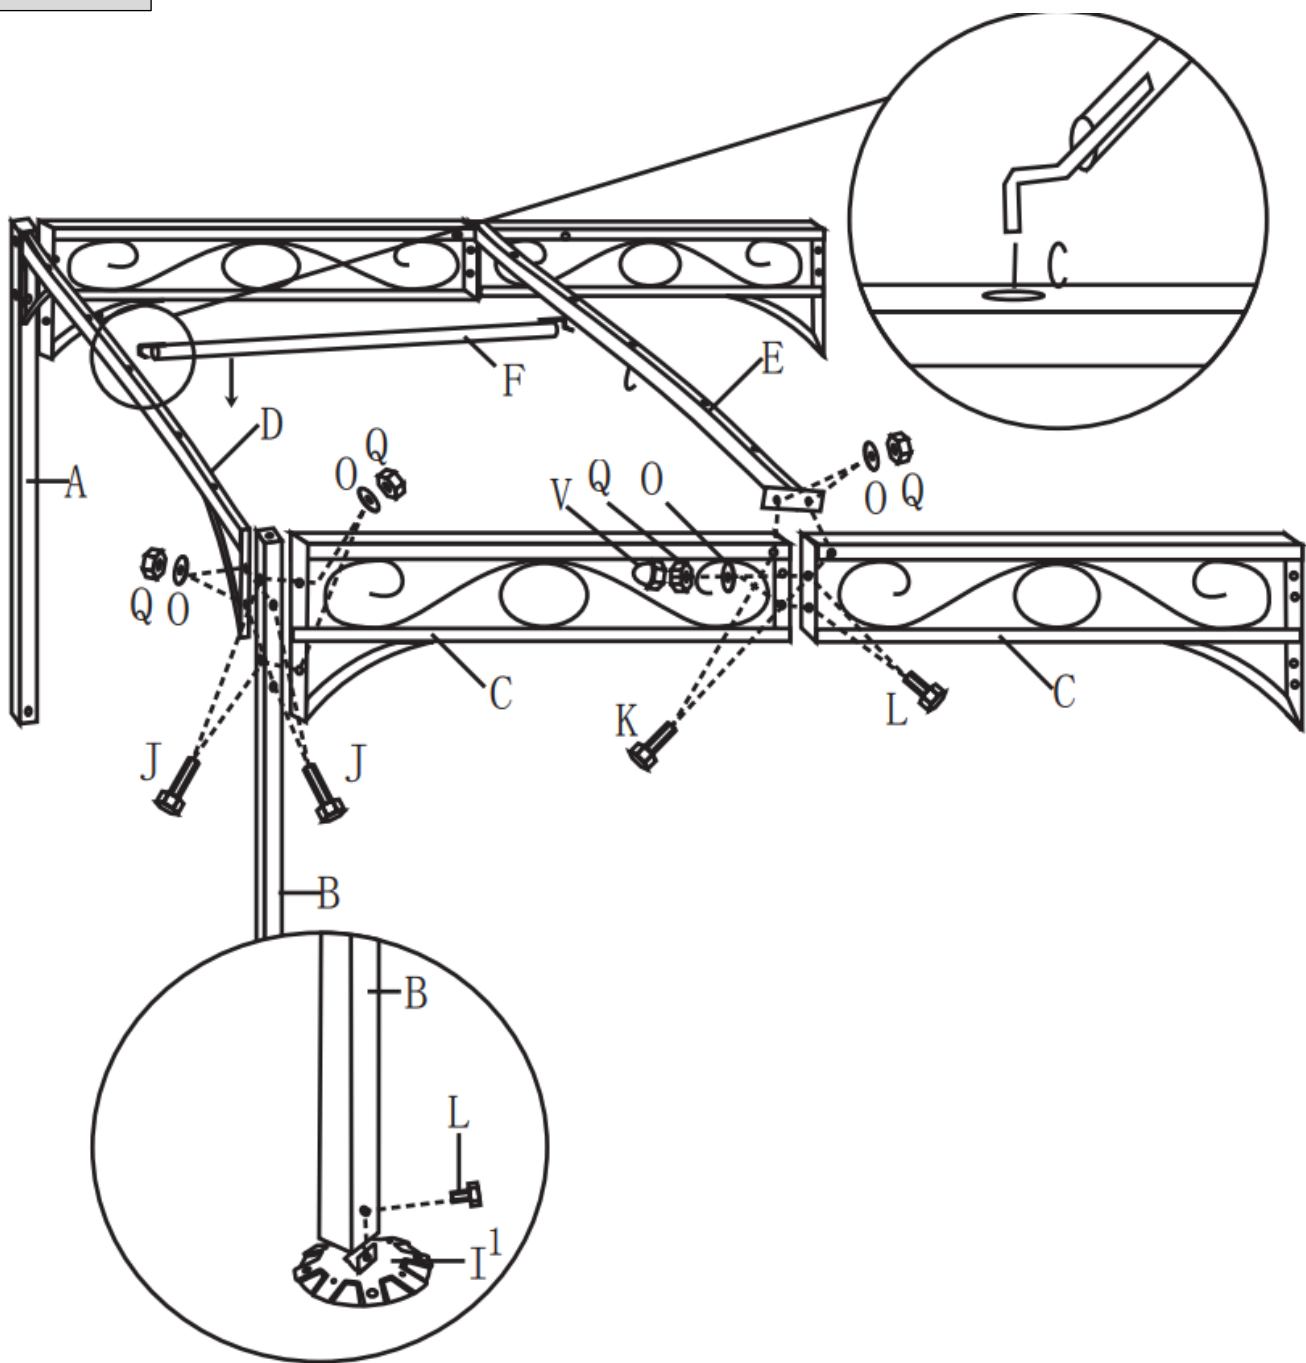

Assembly Instruction

STEP 1