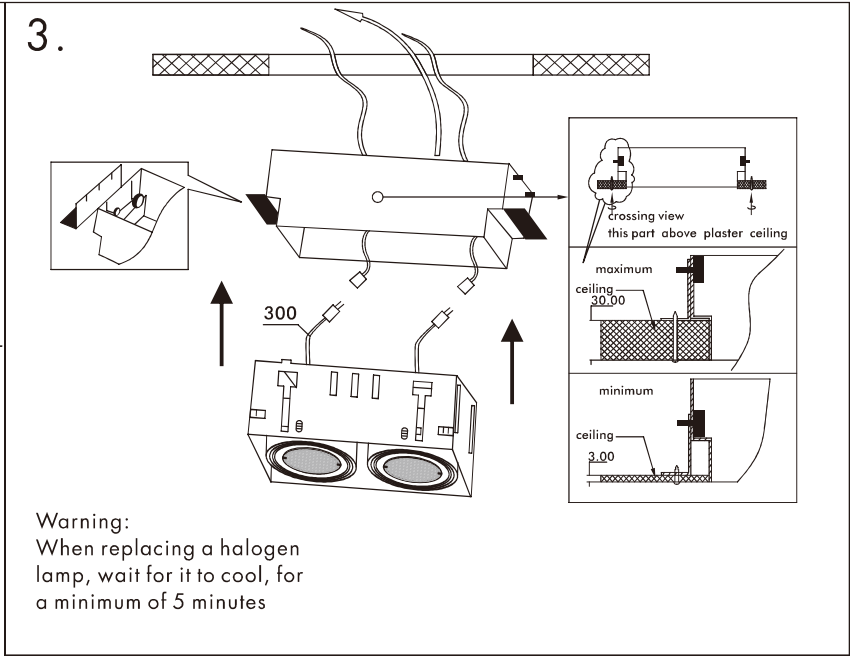

INSTRUCTION MANUAL

Oneon Trimless 111 GU10 DL 1 Black Honey 102812

Oneon Trimless 111 GU10 DL 2 Black Honey 102814

Overall Sizes:

LxWxH: 157x157x125mm	LxWxH: 300x157x125mm
-------------------------	-------------------------