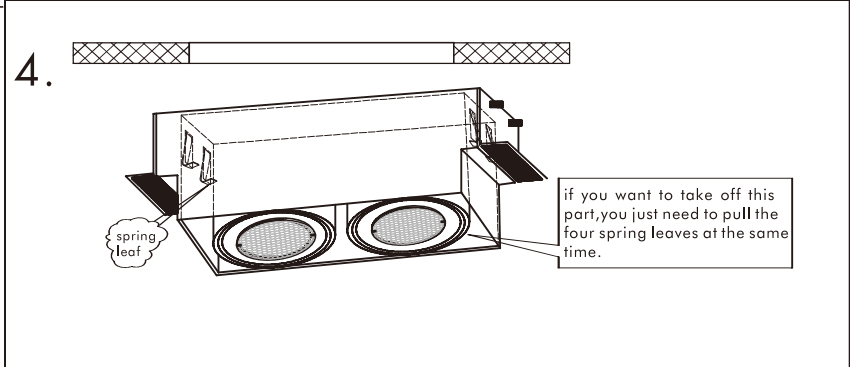

INSTRUCTION MANUAL

Oneon Trimless 111 GU10 DL 1 Black Honey 102812

Oneon Trimless 111 GU10 DL 2 Black Honey 102814

Overall Sizes:

LxWxH: 157x157x125mm	LxWxH: 300x157x125mm
-------------------------	-------------------------