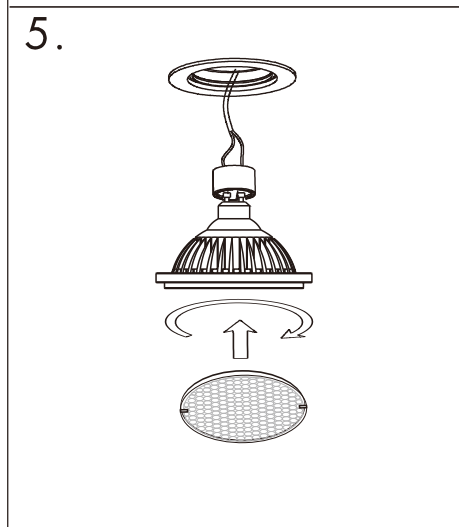

INSTRUCTION MANUAL

Oneon Trimless 111 GU10 DL 1 Black Honey 102812

Oneon Trimless 111 GU10 DL 2 Black Honey 102814

Overall Sizes:

LxWxH: 157x157x125mm	LxWxH: 300x157x125mm
-------------------------	-------------------------