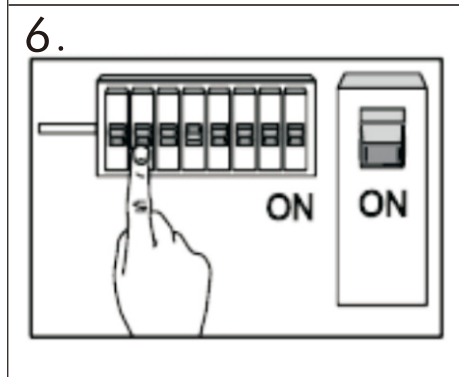

INSTRUCTION MANUAL

Oneon Trimless 111 GU10 DL 1 Black Honey 102812

Oneon Trimless 111 GU10 DL 2 Black Honey 102814

Overall Sizes:

LxWxH: 157x157x125mm	LxWxH: 300x157x125mm
-------------------------	-------------------------