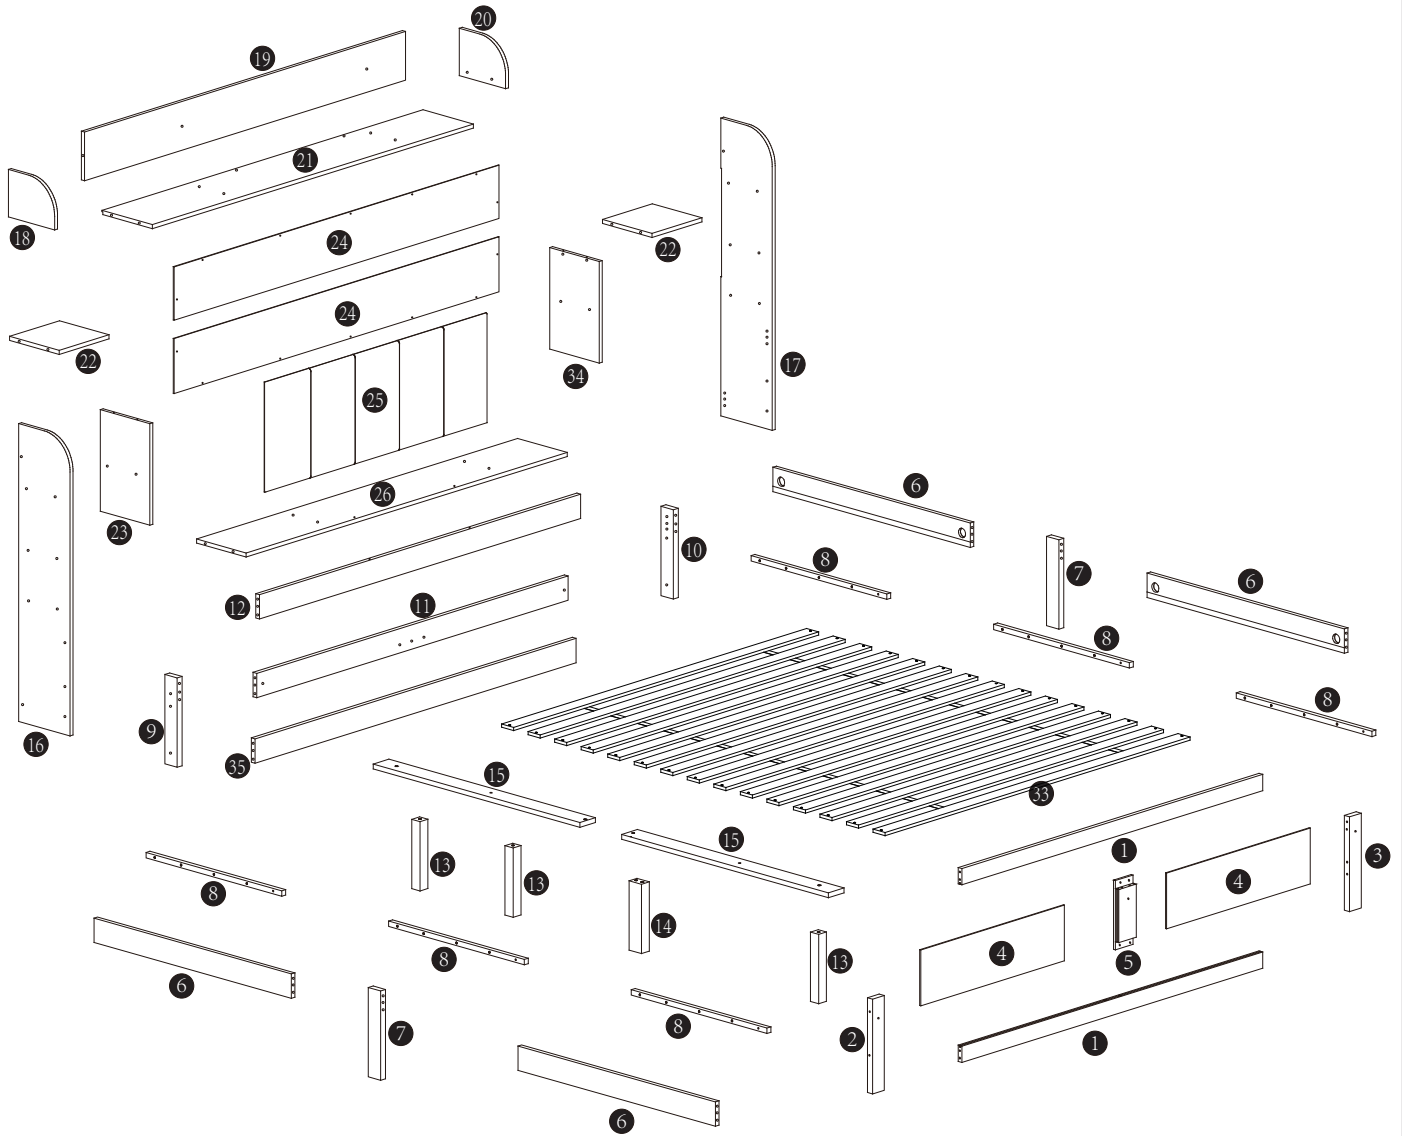

MONTAGEINSTRUKTIONEN

Bett

WF318290

WF318291

WF318292

Detailansicht

x 4

WF318290

5 x 1 	6 x 1 	13 x 3 	14 x 1 
16 x 1 	17 x 1 	18 x 1 	20 x 1 
22 x 2 	23 x 1 	25 x 1 	28 x 2 
30 x 4 	31 x 4 	32 x 4 	34 x 1 

WF318291

2 x 1 	3 x 1 	6 x 3 	7 x 2 
8 x 6 	9 x 1 	10 x 1 	27 x 4 
33 x 1 			

WF318292

1 x 2 	4 x 2 	11 x 1 	12 x 1 
15 x 2 	19 x 1 	21 x 1 	24 x 2 
26 x 1 	28 x 2 	29 x 4 	35 x 1 

WF318291

A 	B 	C 
M6*70mm (8pcs)	M6*100mm(6pcs)	Φ 10*13mm (10pcs)
D 	E 	F 
Φ 8*30mm (48pcs)	Φ 4*30mm(84pcs)	M6*140mm (2pcs)
G 	H 	I 
Φ 6*20mm (34pcs)	(8pcs)	(2pcs)
J 	K 	L 
M4(2pcs)	Φ 7*50mm(33pcs)	Φ 6*140mm(34pcs)
M 	N 	O 
Φ 4*25mm(4pcs)	M6*30mm(4pcs)	(16pcs)
P  	Q 	R 
(4pcs) M4*20mm(4pcs)	Φ 3.5*20mm(14pcs)	(1pc)
S 	T 	U 
(2pcs)	(1pc)	Φ 3.5*14mm(56pcs)
V  	W 	X 
(1pc) (1pc)	(8pcs)	M6*20mm(4pcs)
Y 	Z 	
(8pcs)	(1pc)	

SCHRITT 2:

A		C		D		J	
2PCS		2PCS		4PCS		1PC	

SCHRITT 3:

D		F		H		Y		I	
8PCS		2PCS		4PCS		4PCS		2PCS	

Take note of the difference between the inner and outsides of board No.07. When fully assembled, the inner side of board No.07 should be flush with No.06.