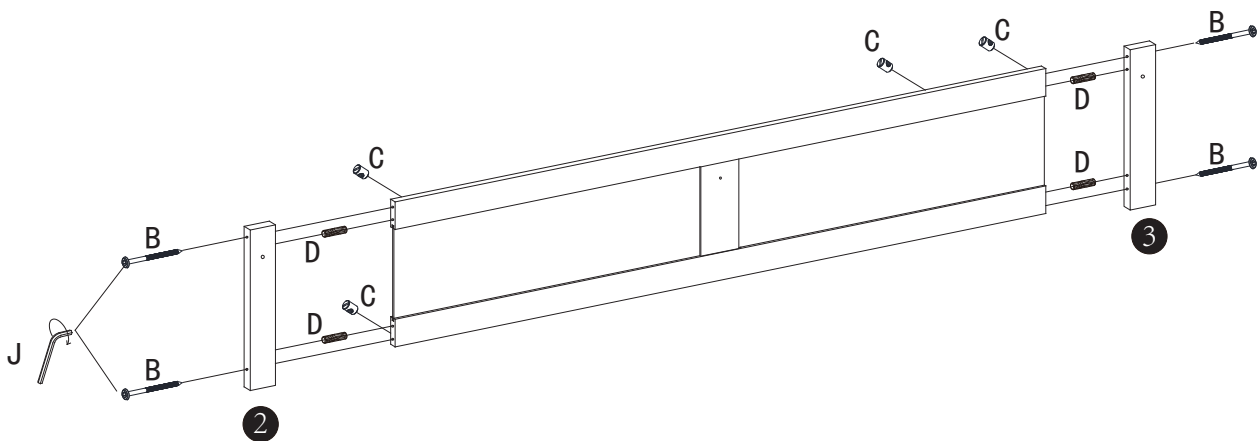

WF318292

1 x 2 	4 x 2 	11 x 1 	12 x 1 
15 x 2 	19 x 1 	21 x 1 	24 x 2 
26 x 1 	28 x 2 	29 x 4 	35 x 1 

WF318291

A 	B 	C 
M6*70mm (8pcs)	M6*100mm(6pcs)	Φ 10*13mm (10pcs)
D 	E 	F 
Φ 8*30mm (48pcs)	Φ 4*30mm(84pcs)	M6*140mm (2pcs)
G 	H 	I 
Φ 6*20mm (34pcs)	(8pcs)	(2pcs)
J 	K 	L 
M4(2pcs)	Φ 7*50mm(33pcs)	Φ 6*140mm(34pcs)
M 	N 	O 
Φ 4*25mm(4pcs)	M6*30mm(4pcs)	(16pcs)
P  	Q 	R 
(4pcs) M4*20mm(4pcs)	Φ 3.5*20mm(14pcs)	(1pc)
S 	T 	U 
(2pcs)	(1pc)	Φ 3.5*14mm(56pcs)
V  	W 	X 
(1pc) (1pc)	(8pcs)	M6*20mm(4pcs)
Y 	Z 	
(8pcs)	(1pc)	

VERWENDEN SIE KEINE POWER TOOLS, um dieses Produkt zusammenzubauen!
Do not use power tools to assemble this product!

Anmerkung:

Wir empfehlen Ihnen, Ihr Bett im flachen Boden zusammenzubauen

SCHRITT 1:

B 	C 	D 	M 	J 	R 
4PCS	4PCS	8PCS	4PCS	1PC	1PC

SCHRITT 2:

A		C		D		J	
2PCS		2PCS		4PCS		1PC	

SCHRITT 3:

D		F		H		Y		I	
8PCS		2PCS		4PCS		4PCS		2PCS	

Take note of the difference between the inner and outsides of board No.07. When fully assembled, the inner side of board No.07 should be flush with No.06.