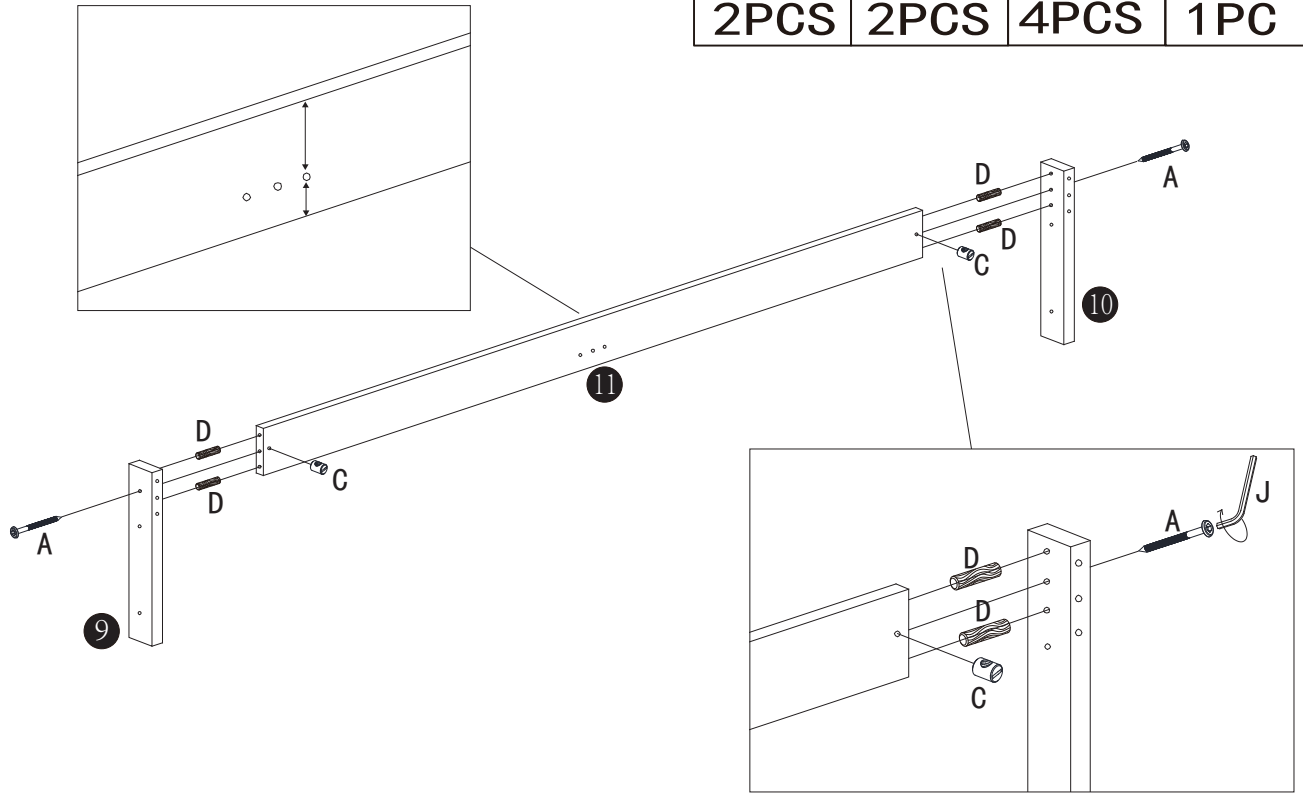

WF318292

1 x 2 	4 x 2 	11 x 1 	12 x 1 
15 x 2 	19 x 1 	21 x 1 	24 x 2 
26 x 1 	28 x 2 	29 x 4 	35 x 1 

WF318291

A 	B 	C 
M6*70mm (8pcs)	M6*100mm(6pcs)	Φ 10*13mm (10pcs)
D 	E 	F 
Φ 8*30mm (48pcs)	Φ 4*30mm(84pcs)	M6*140mm (2pcs)
G 	H 	I 
Φ 6*20mm (34pcs)	(8pcs)	(2pcs)
J 	K 	L 
M4(2pcs)	Φ 7*50mm(33pcs)	Φ 6*140mm(34pcs)
M 	N 	O 
Φ 4*25mm(4pcs)	M6*30mm(4pcs)	(16pcs)
P  	Q 	R 
(4pcs) M4*20mm(4pcs)	Φ 3.5*20mm(14pcs)	(1pc)
S 	T 	U 
(2pcs)	(1pc)	Φ 3.5*14mm(56pcs)
V  	W 	X 
(1pc) (1pc)	(8pcs)	M6*20mm(4pcs)
Y 	Z 	
(8pcs)	(1pc)	

VERWENDEN SIE KEINE POWER TOOLS, um dieses Produkt zusammenzubauen!
Do not use power tools to assemble this product!

Anmerkung:

Wir empfehlen Ihnen, Ihr Bett im flachen Boden zusammenzubauen

SCHRITT 1:

B 	C 	D 	M 	J 	R 
4PCS	4PCS	8PCS	4PCS	1PC	1PC

SCHRITT 2:

A		C		D		J	
2PCS		2PCS		4PCS		1PC	

SCHRITT 3:

D		F		H		Y		I	
8PCS		2PCS		4PCS		4PCS		2PCS	

Take note of the difference between the inner and outsides of board No.07. When fully assembled, the inner side of board No.07 should be flush with No.06.