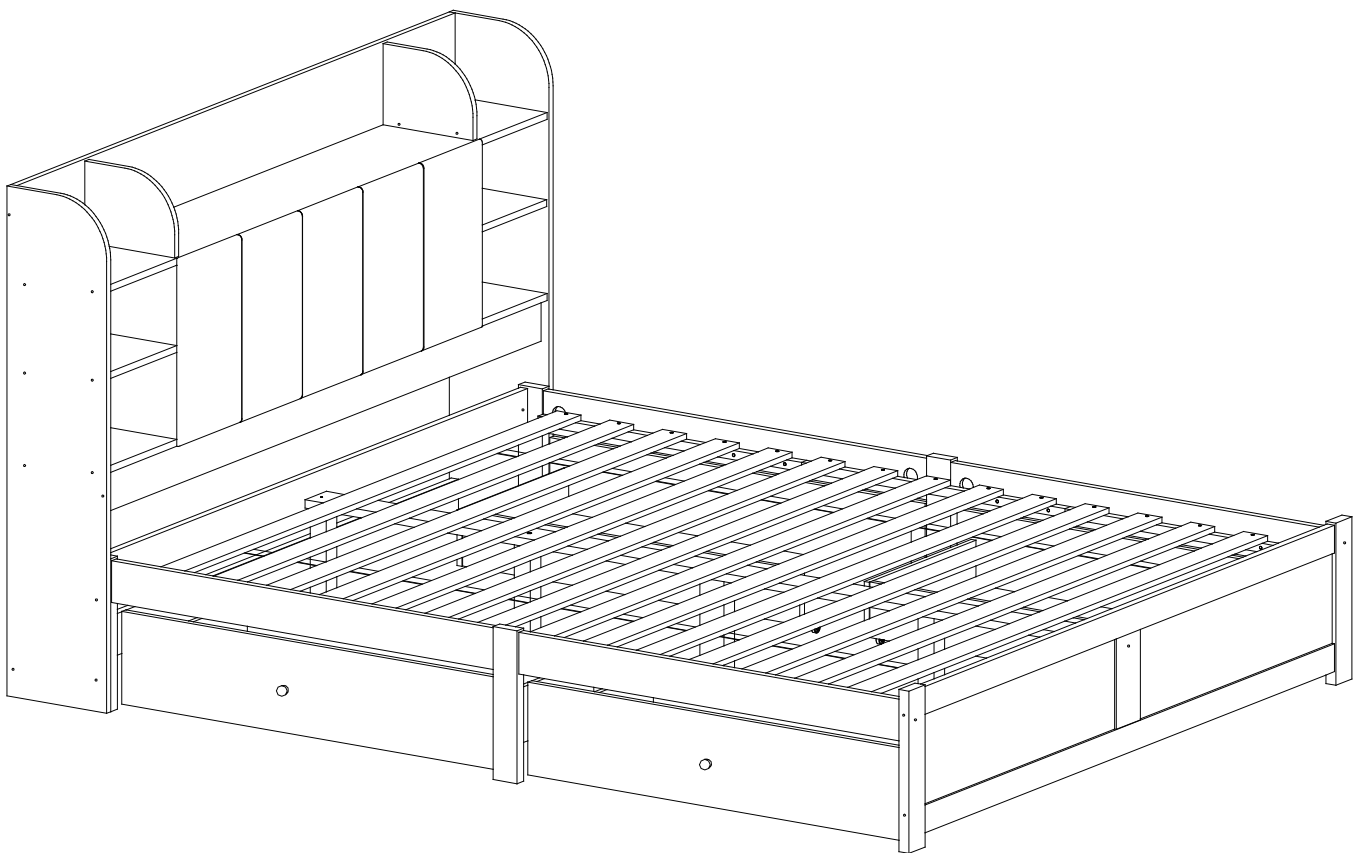

MONTAGEINSTRUKTIONEN

Bett

WF318290

WF318291

WF318292

Detailansicht

x 4

WF318290

5 x 1 	6 x 1 	13 x 3 	14 x 1 
16 x 1 	17 x 1 	18 x 1 	20 x 1 
22 x 2 	23 x 1 	25 x 1 	28 x 2 
30 x 4 	31 x 4 	32 x 4 	34 x 1 

WF318291

2 x 1 	3 x 1 	6 x 3 	7 x 2 
8 x 6 	9 x 1 	10 x 1 	27 x 4 
33 x 1 			

WF318292

1 x 2 	4 x 2 	11 x 1 	12 x 1 
15 x 2 	19 x 1 	21 x 1 	24 x 2 
26 x 1 	28 x 2 	29 x 4 	35 x 1 

WF318291

A 	B 	C 
M6*70mm (8pcs)	M6*100mm(6pcs)	Φ 10*13mm (10pcs)
D 	E 	F 
Φ 8*30mm (48pcs)	Φ 4*30mm(84pcs)	M6*140mm (2pcs)
G 	H 	I 
Φ 6*20mm (34pcs)	(8pcs)	(2pcs)
J 	K 	L 
M4(2pcs)	Φ 7*50mm(33pcs)	Φ 6*140mm(34pcs)
M 	N 	O 
Φ 4*25mm(4pcs)	M6*30mm(4pcs)	(16pcs)
P  	Q 	R 
(4pcs) M4*20mm(4pcs)	Φ 3.5*20mm(14pcs)	(1pc)
S 	T 	U 
(2pcs)	(1pc)	Φ 3.5*14mm(56pcs)
V  	W 	X 
(1pc) (1pc)	(8pcs)	M6*20mm(4pcs)
Y 	Z 	
(8pcs)	(1pc)	