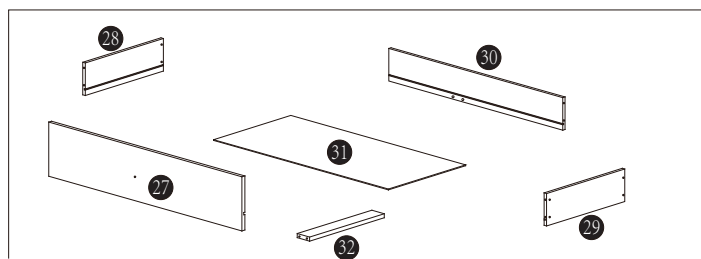

MONTAGEINSTRUKTIONEN

Bett

WF318290

WF318291

WF318292

Detailansicht

x 4

WF318290

5 x 1 	6 x 1 	13 x 3 	14 x 1 
16 x 1 	17 x 1 	18 x 1 	20 x 1 
22 x 2 	23 x 1 	25 x 1 	28 x 2 
30 x 4 	31 x 4 	32 x 4 	34 x 1 

WF318291

2 x 1 	3 x 1 	6 x 3 	7 x 2 
8 x 6 	9 x 1 	10 x 1 	27 x 4 
33 x 1 			

WF318292

1 x 2 	4 x 2 	11 x 1 	12 x 1 
15 x 2 	19 x 1 	21 x 1 	24 x 2 
26 x 1 	28 x 2 	29 x 4 	35 x 1 

WF318291

A 	B 	C 
M6*70mm (8pcs)	M6*100mm(6pcs)	Φ 10*13mm (10pcs)
D 	E 	F 
Φ 8*30mm (48pcs)	Φ 4*30mm(84pcs)	M6*140mm (2pcs)
G 	H 	I 
Φ 6*20mm (34pcs)	(8pcs)	(2pcs)
J 	K 	L 
M4(2pcs)	Φ 7*50mm(33pcs)	Φ 6*140mm(34pcs)
M 	N 	O 
Φ 4*25mm(4pcs)	M6*30mm(4pcs)	(16pcs)
P  	Q 	R 
(4pcs) M4*20mm(4pcs)	Φ 3.5*20mm(14pcs)	(1pc)
S 	T 	U 
(2pcs)	(1pc)	Φ 3.5*14mm(56pcs)
V  	W 	X 
(1pc) (1pc)	(8pcs)	M6*20mm(4pcs)
Y 	Z 	
(8pcs)	(1pc)	