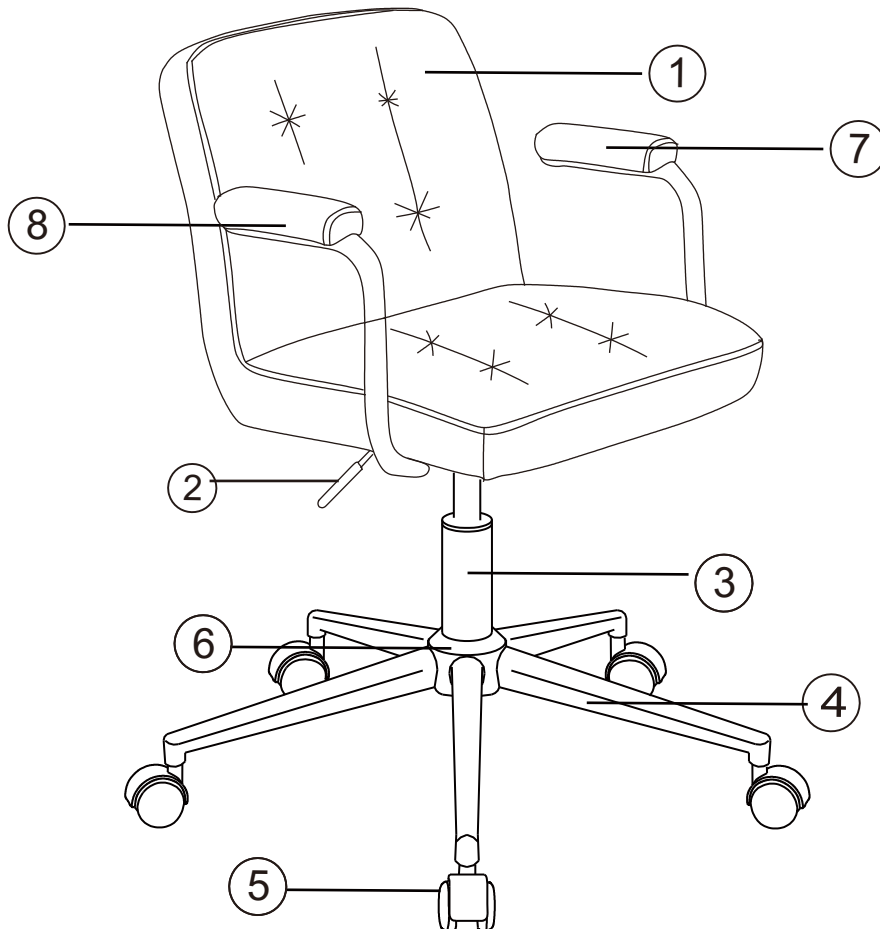

Cosmo desk chair

			✓
①	1	460*570*435mm	
②	1	290*175*50mm	
③	1	Φ50*360mm	
④	1	Φ640*115mm	
⑤	1	60*85*55mm	
⑥	1	Φ80*55mm	
⑦	1	295*300*170mm	
⑧	1	295*300*170mm	

①x1 	② x1 	③ x1 	④ x1 	⑤ x1 	⑥ x1 
⑦ x1 	⑧ x1 	AX12  M6*20mm	BX12  M6*18*1.2mm	CX1  M6	