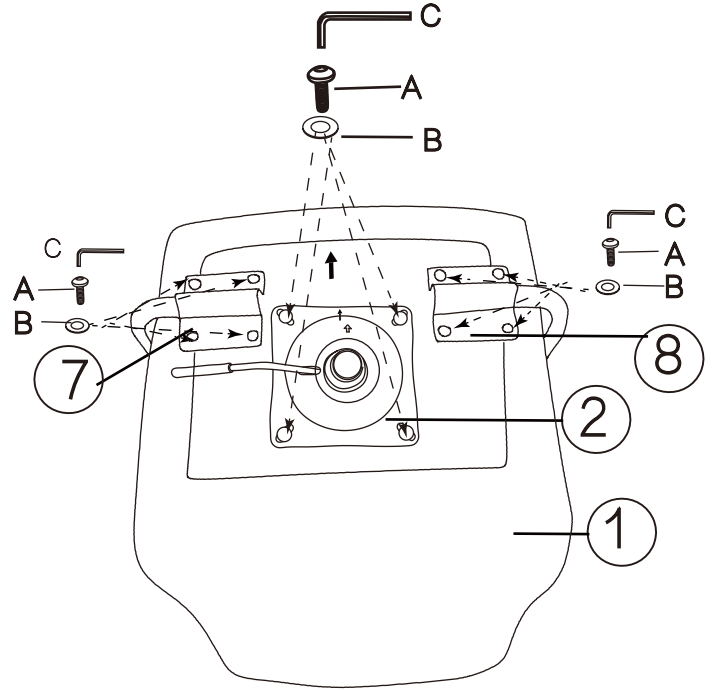

Cosmo desk chair

			✓
①	1	460*570*435mm	
②	1	290*175*50mm	
③	1	Φ50*360mm	
④	1	Φ640*115mm	
⑤	1	60*85*55mm	
⑥	1	Φ80*55mm	
⑦	1	295*300*170mm	
⑧	1	295*300*170mm	

①x1 	② x1 	③ x1 	④ x1 	⑤ x1 	⑥ x1 
⑦ x1 	⑧ x1 	AX12  M6*20mm	BX12  M6*18*1.2mm	CX1  M6	

1

2

AX12  M6*20mm	BX12  M6*18*1.2mm	CX1  M6
--	--	--

3

4