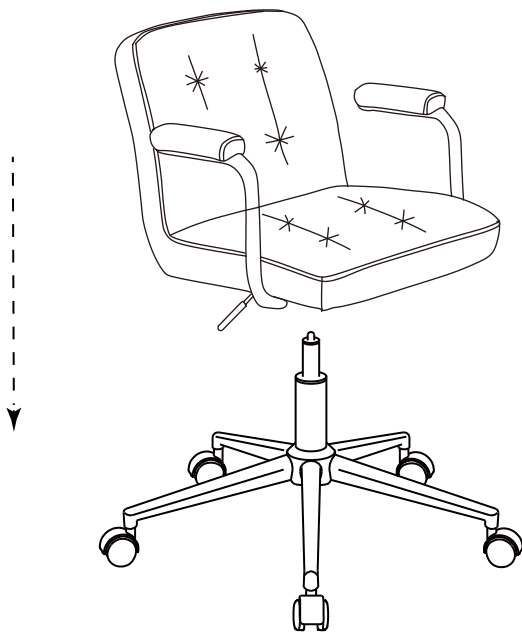

Cosmo desk chair

			✓
①	1	460*570*435mm	
②	1	290*175*50mm	
③	1	Φ50*360mm	
④	1	Φ640*115mm	
⑤	1	60*85*55mm	
⑥	1	Φ80*55mm	
⑦	1	295*300*170mm	
⑧	1	295*300*170mm	

①x1 	② x1 	③ x1 	④ x1 	⑤ x1 	⑥ x1 
⑦ x1 	⑧ x1 	AX12  M6*20mm	BX12  M6*18*1.2mm	CX1  M6	

1

2

AX12  M6*20mm	BX12  M6*18*1.2mm	CX1  M6
--	--	--

3

4