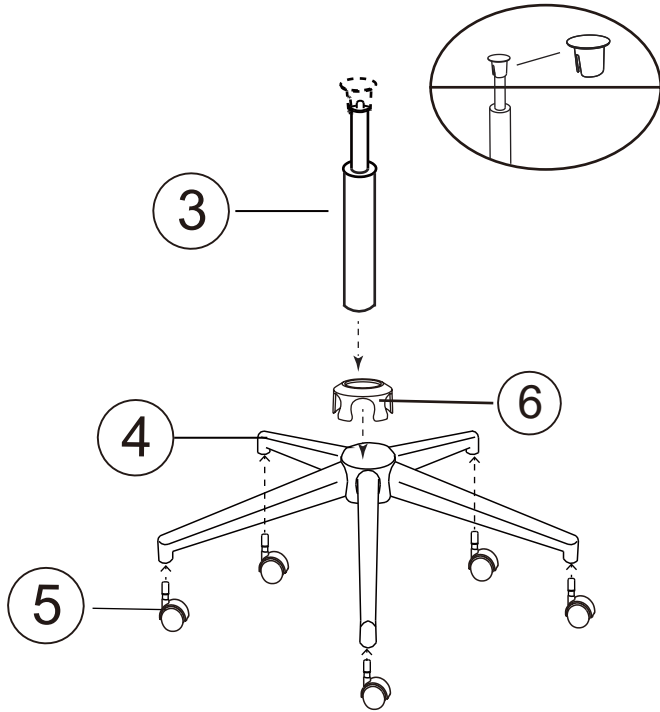

Cosmo desk chair

			✓
①	1	460*570*435mm	
②	1	290*175*50mm	
③	1	Φ50*360mm	
④	1	Φ640*115mm	
⑤	1	60*85*55mm	
⑥	1	Φ80*55mm	
⑦	1	295*300*170mm	
⑧	1	295*300*170mm	

①x1 	② x1 	③ x1 	④ x1 	⑤ x1 	⑥ x1 
⑦ x1 	⑧ x1 	AX12  M6*20mm	BX12  M6*18*1.2mm	CX1  M6	

1

2

AX12  M6*20mm	BX12  M6*18*1.2mm	CX1  M6
--	--	--

3

4