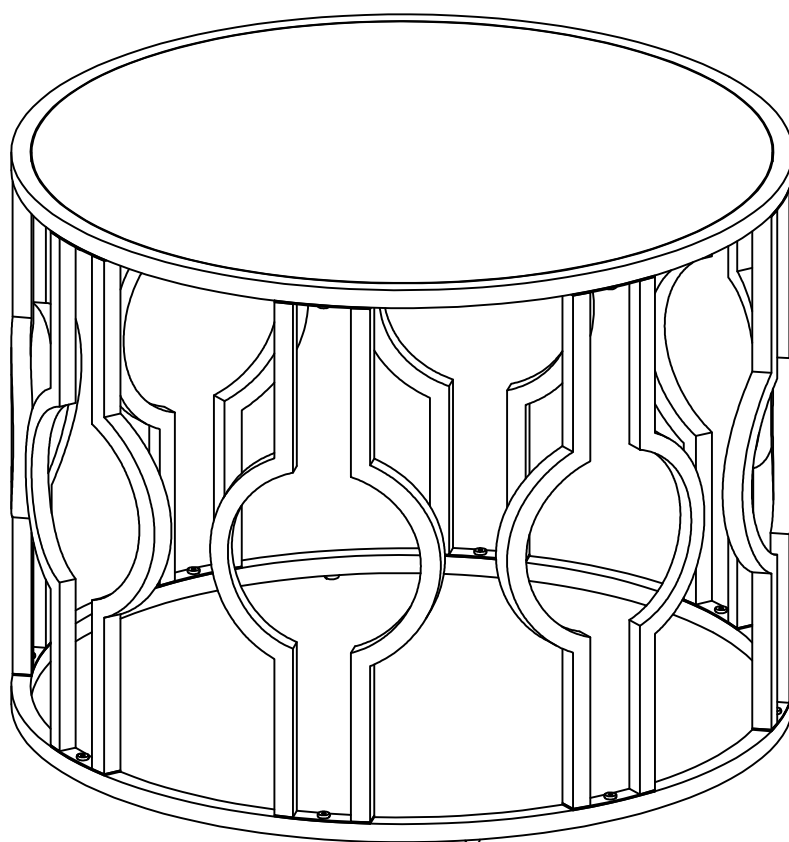

ASSEMBLY INSTRUCTIONS

COFFEE TABLE

WF294927AAA

Parts List

<p>1</p>  <p>1pc</p>	<p>2</p>  <p>1pc</p>	<p>3</p>  <p>8pcs</p>	<p>4</p>  <p>1pc</p>
---	---	---	---

Hardware List

<p>A</p>  <p>M6*12mm 20pcs</p>	<p>B</p>  <p>4pcs</p>	<p>C</p>  <p>1pc</p>
---	--	---

STEP 1:

A

4PCS

STEP 2:

A

8PCS

STEP 3:

A