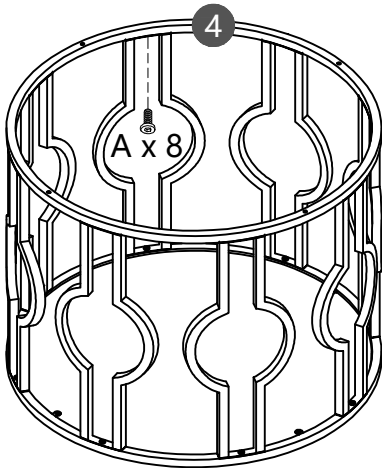

ASSEMBLY INSTRUCTIONS

COFFEE TABLE

WF294927AAA

Parts List

<p>1</p>  <p>1pc</p>	<p>2</p>  <p>1pc</p>	<p>3</p>  <p>8pcs</p>	<p>4</p>  <p>1pc</p>
---	---	---	---

Hardware List

<p>A</p>  <p>M6*12mm 20pcs</p>	<p>B</p>  <p>4pcs</p>	<p>C</p>  <p>1pc</p>
---	--	---

STEP 1:

A

4PCS

STEP 2:

A

8PCS

STEP 3:

A

8PCS

STEP 4:

B

4PCS

STEP 5: