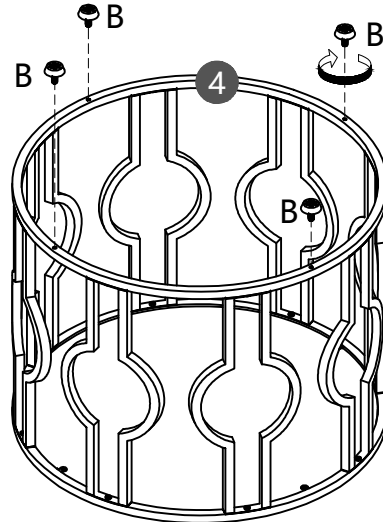

ASSEMBLY INSTRUCTIONS

COFFEE TABLE

WF294927AAA

Parts List

<p>1</p>  <p>1pc</p>	<p>2</p>  <p>1pc</p>	<p>3</p>  <p>8pcs</p>	<p>4</p>  <p>1pc</p>
---	---	---	---

Hardware List

<p>A</p>  <p>M6*12mm 20pcs</p>	<p>B</p>  <p>4pcs</p>	<p>C</p>  <p>1pc</p>
---	--	---

STEP 1:

A

4PCS

STEP 2:

A

8PCS

STEP 3:

A

8PCS

STEP 4:

B

4PCS

STEP 5: