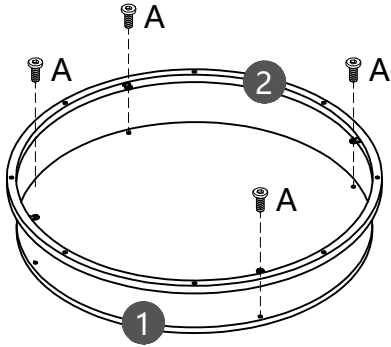

ASSEMBLY INSTRUCTIONS

COFFEE TABLE

WF294927AAA

Parts List

<p>1</p>  <p>1pc</p>	<p>2</p>  <p>1pc</p>	<p>3</p>  <p>8pcs</p>	<p>4</p>  <p>1pc</p>
---	---	---	---

Hardware List

<p>A</p>  <p>M6*12mm 20pcs</p>	<p>B</p>  <p>4pcs</p>	<p>C</p>  <p>1pc</p>
---	--	---

STEP 1:

A

4PCS

STEP 2:

A

8PCS

STEP 3:

A

8PCS

STEP 4:

B

4PCS

STEP 5: