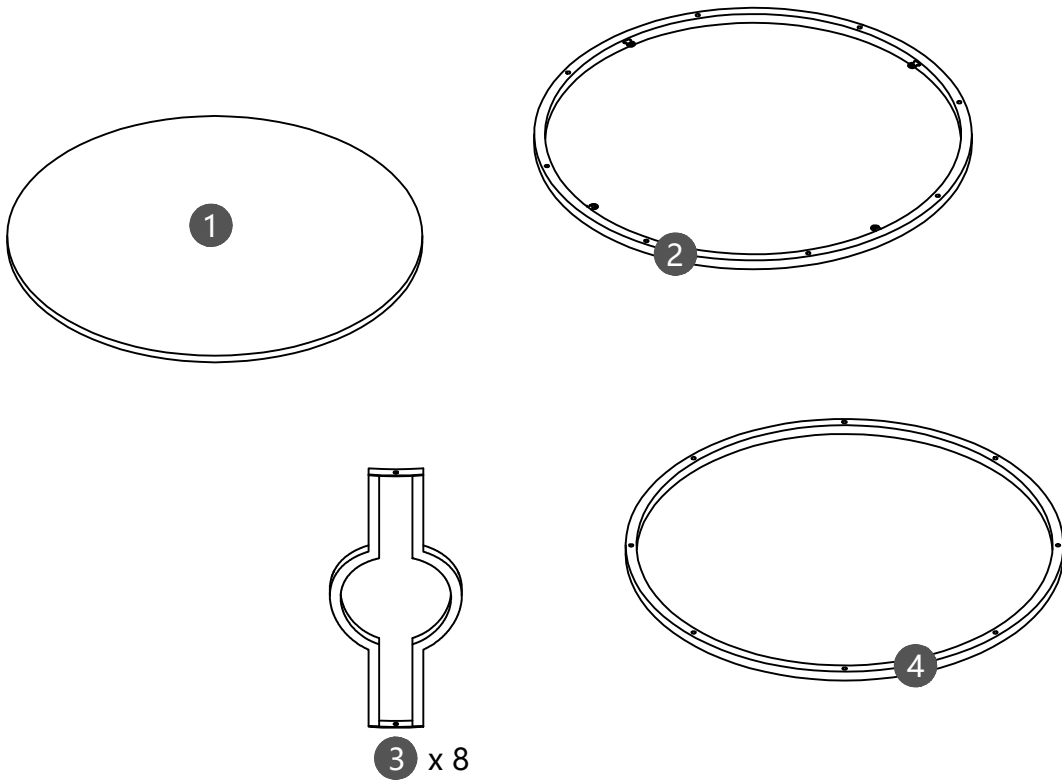

ASSEMBLY INSTRUCTIONS

COFFEE TABLE

WF294927AAA

Parts List

<p>1</p>  <p>1pc</p>	<p>2</p>  <p>1pc</p>	<p>3</p>  <p>8pcs</p>	<p>4</p>  <p>1pc</p>
---	---	---	---

Hardware List

<p>A</p>  <p>M6*12mm 20pcs</p>	<p>B</p>  <p>4pcs</p>	<p>C</p>  <p>1pc</p>
---	--	---

STEP 1:

A

4PCS

STEP 2:

A

8PCS

STEP 3:

A

8PCS

STEP 4:

B

4PCS

STEP 5: