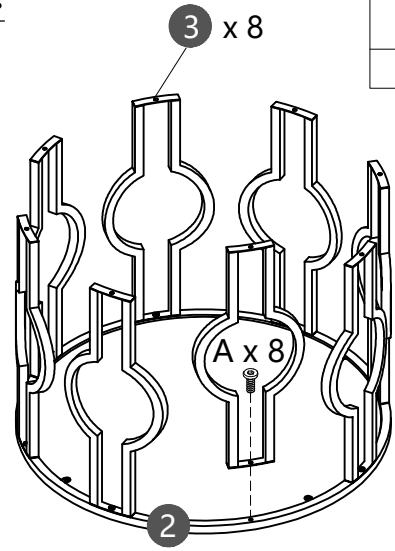

ASSEMBLY INSTRUCTIONS

COFFEE TABLE

WF294927AAA

Parts List

<p>1</p>  <p>1pc</p>	<p>2</p>  <p>1pc</p>	<p>3</p>  <p>8pcs</p>	<p>4</p>  <p>1pc</p>
---	---	---	---

Hardware List

<p>A</p>  <p>M6*12mm 20pcs</p>	<p>B</p>  <p>4pcs</p>	<p>C</p>  <p>1pc</p>
---	--	---

STEP 1:

A

4PCS

STEP 2:

A

8PCS

STEP 3:

A

8PCS

STEP 4:

B

4PCS

STEP 5: