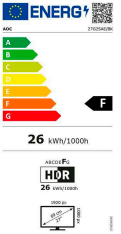

27G2SAE/BK

27 inch (68.6 cm) LCD MONITOR

27" gaming monitor with 165Hz refresh rate, 1ms MPRT response time and FreeSync Premium

General

Model name	27G2SAE/BK
EAN	4038986129893
Product Line	AOC Gaming
Series	G2 Series
Channel	B2C
Classification	Mainstream
Section	Consumer, Gaming
Gaming style	Shooters, MMORPG, Action, eSports, RTS, FPS (eSports), Racing
Launch date	2021-08-17T22:00:00+00:00
Continent	Europe

Screen

Resolution	1920x1080
Refresh rate	165Hz
Screen size (inch)	27 inch
Screen size (cm)	68.6 cm
Flat / Curved	Flat
Backlight	WLED
Panel Type	VA
Aspect ratio	16:9
Display Colours	16.7 Million
sRGB Coverage (%) (CIE 1931)	12194
Scanning Frequency	VGA/HDMI1.4 : 30 -160KHz (H) DP1.2 : 30 -200KHz (H) VGA/HDMI1.4 :48-144Hz (V) DP1.2:48-165Hz (V)
Response time (GtG)	4 ms
Response Time (MPRT)	1 ms
Contrast (static)	3000:1
Brightness (typical)	350 cd/m ²
Viewing angle (CR10)	178/178 °
Hard Glass	Antiglare
OSD languages	EN, FR , ES, PT, DE, IT, NL, SE, FI, PL ,CZ, RU, KR, CN (T), CN (S), JP

Exterior

Monitor colour	Black Red
Bezel Type	Frameless
Removable Stand	✓

Ergonomics

Vesa Wallmount	100x100
----------------	---------

Connectivity and Multimedia

Signal Input	HDMI 1.4 x 2, DisplayPort 1.2 x 1
--------------	-----------------------------------

Power / Environmental

Power Consumption On	26W
Power Consumption Standby	0.3W watt
Power Consumption Off	0.3W watt

Approbations / Regulations

TUV-Bauart	✓
CE	✓
FCC	✓
EAC	✓
ISO 9241-307 class I	✓
Rohs compliant	✓