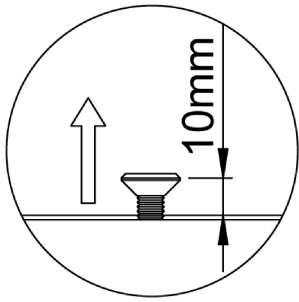

6.

I

II

III

3 2x

2x (L+R)

Screw all bolts 50%

A