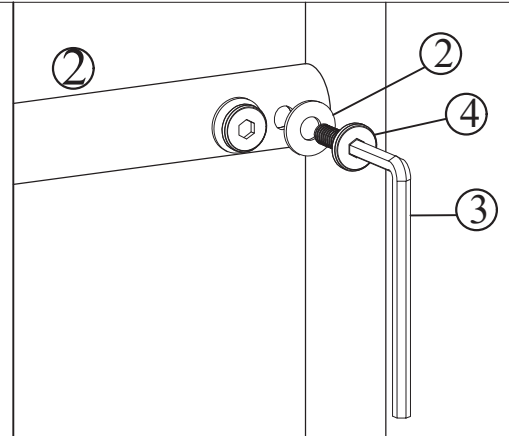

## Kit Contents:-

1. Allen Bolt - 4 pcs. 2. Washer - 8 pcs. 3. Allen key - 1 pc. 4. Allen Bolt - 4 pcs.

Ø6x16mm

Ø6x12mm

①

②

②

③