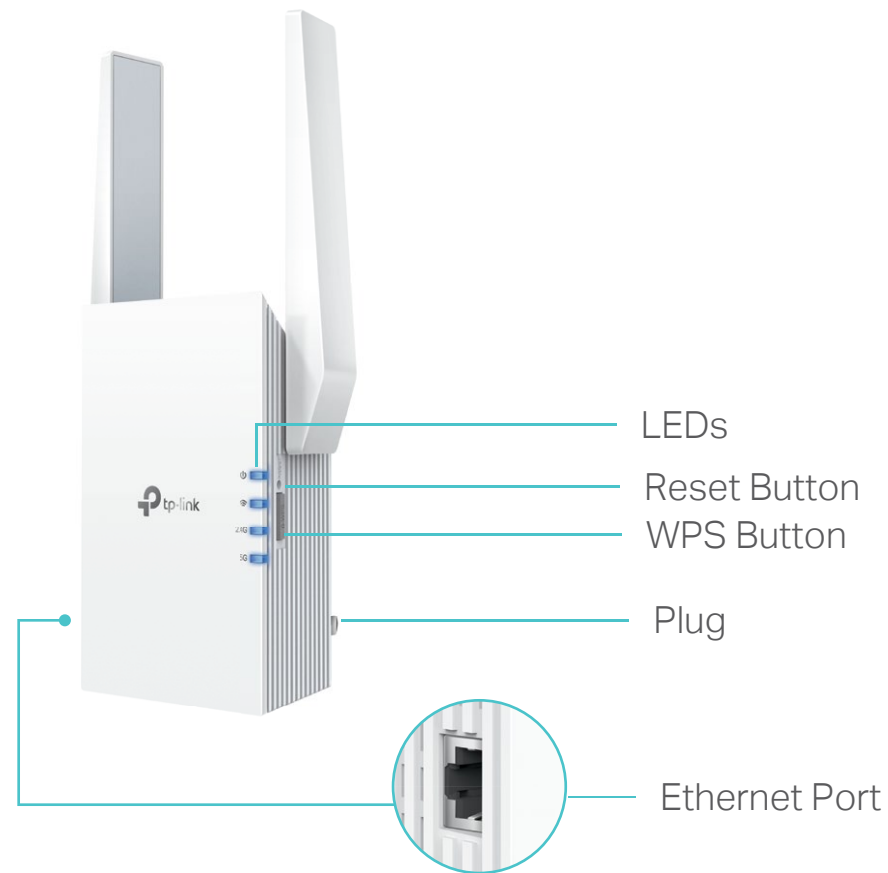

Specifications

Hardware

- Button: WPS Button, Reset Button
- Port: 1 Gigabit Ethernet Port
- Antenna: 2 External Antennas
- Power Consumption: 13.5W
- Dimensions (W × D × H): 2.9×1.8×4.9 in. (74.0×46×124.8 mm)

Wireless

- Wireless Standards: IEEE 802.11a/n/ac/ax 5 GHz, IEEE 802.11b/g/n/ax 2.4 GHz
- Frequency: 2.4 GHz and 5 GHz
- Signal Rate: 574 Mbps at 2.4 GHz, 2402 Mbps at 5 GHz
- Transmit Power: FCC: 2.4 GHz ≤ 23dbm, 5 GHz ≤ 23dbm
- Reception Sensitivity:
  - 5 GHz:
    - 11ax HE80 MCS0: -88dBm, 11ax HE80 MCS11: -58dBm
    - 11a 6Mbps: -94dBm, 11a 54Mbps: -76dBm
    - 11ac VHT80 MCS0: -91dBm, 11ac VHT80 MCS9: -63dBm
    - 11ax HE160 MCS11: -57dBm, 11ax HE160 MCS0: -88dBm
    - 11ax HE40 MCS11: -63dbm, 11ax HE40 MCS0: -93dbm
  - 2.4 GHz:
    - 11ax HE40 MCS0:-93 dBm, 11ax HE40 MCS11:-63 dBm
    - 11g 6Mbps:-95 dBm, 11g 54Mbps:-77 dBm
    - 11n HT40 MCS9:-72dBm
- Wireless Function: Enable/Disable Wireless Radio, Wireless Statistics
- Wireless Security: WEP, WPA, WPA2, WPA3

Others

- Certification
  FCC, RoHS
- System Requirements
  Microsoft Windows 98SE, NT, 2000, XP, Vista™ or Windows 7, 8, 8.1, 10, MAC OS, NetWare, UNIX or Linux
  Internet Explorer 11, Firefox 12.0, Chrome 20.0, Safari 4.0, or other Java-enabled browser
- Package Contents
  Wi-Fi Range Extender RE705X
  Quick Installation Guide

For more information, please visit

<https://www.tp-link.com/home-networking/range-extender/RE705X/>

or scan the QR code left

©2021 TP-Link

[†]Maximum wireless signal rates are the physical rates derived from IEEE Standard 802.11 specifications. Actual wireless data throughput and wireless coverage per ft² are not guaranteed and will vary as a result of network conditions, client limitations, and environmental factors, including building materials, obstacles, volume and density of traffic, and client location.

[‡]The product may not be compatible with routers or gateways with firmware that has been altered, is based on open source programs, or is non-standard or outdated.

[§]Uninterrupted Roaming is designed for devices that support the 802.11k/v standard.

[¶]Up to 4x Capacity refers to 4x increase in median throughput under dense environment compared to 11ac wave 2 range extender.

[*]Saving clients' battery power requires clients to also support the 802.11ax Wi-Fi standard. Actual power reduction may vary as a result of network conditions, client limitations, and environmental factors.

www.tp-link.com

TP-Link AX3000 Wi-Fi 6 Range Extender RE705X