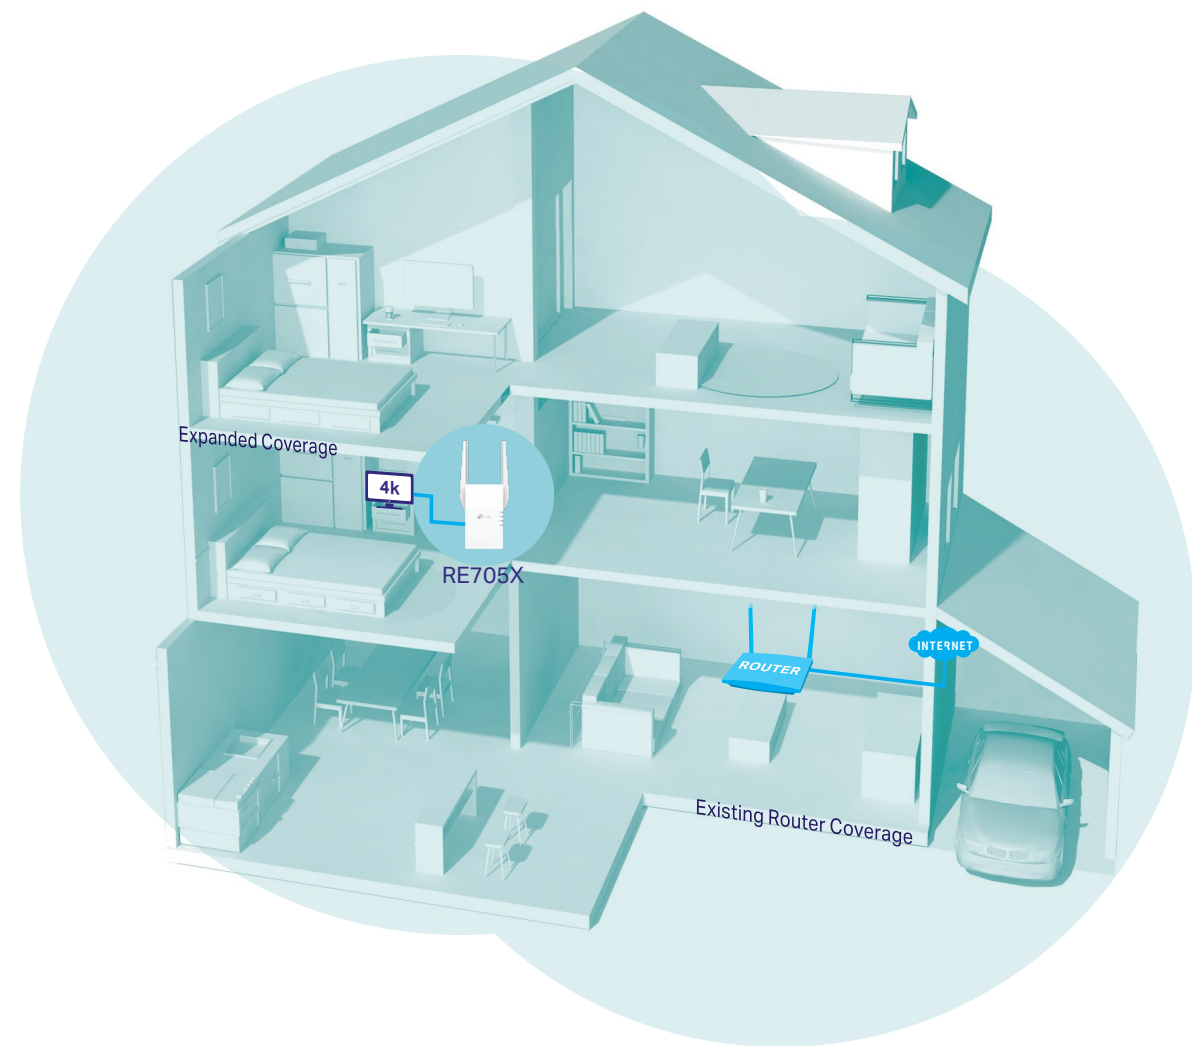

Highlights

Extend AX3000 Wi-Fi to Your Whole Home

Works with any Wi-Fi router to eliminate Wi-Fi dead zones, and blanket your home with stable, super-fast, seamless Wi-Fi via OneMesh™.

● Wi-Fi Coverage
— Ethernet Cable

Faster Wi-Fi 6 Speed

Experience explosive Wi-Fi speeds up to 3 Gbps with the wider 160 MHz channel.[†]

Larger Capacity

Wi-Fi 6 builds a more efficient network that increases the average throughput by 4 times and servers more devices.[^]

Ultra-Low Latency

Take advantage of ultra-low latency to enjoy smoother online experience.

Save Clients' Battery Power

Target Wake Time schedules the connection time of battery-powered devices to reduce their power consumption.*

Adaptive Path Selection

Keep your network running at top-speed by automatically choosing the fastest connection path to the router.

Access Point Mode

Create a new Wi-Fi access point to enhance your wired network with Wi-Fi capability.

Easy Setup Within Minutes

Easy setup and management via WPS button/Tether app/Web UI.