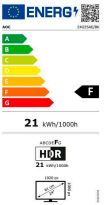

## 24G2SAE/BK

23.8 inch (60.5 cm) LCD MONITOR

23,8" gaming monitor with 165Hz refresh rate, 1ms MPRT response time and FreeSync Premium

### Screen

Resolution	1920x1080
Refresh rate	165Hz
Screen size (inch)	23.8 inch
Screen size (cm)	60.5 cm
Flat / Curved	Flat
Backlight	WLED
Panel Type	VA
Aspect ratio	16:9
Display Colours	16.7 Million
sRGB Coverage (%) (CIE 1931)	12595
Scanning Frequency	VGA/HDMI1.4 : 30 -160KHz (H) DP1.2 : 30 -200KHz (H) VGA/HDMI1.4 :48-144Hz (V) DP1.2:48-165Hz (V)
Response time (GtG)	4 ms
Response Time (MPRT)	1 ms
Contrast (static)	3000:1
Brightness (typical)	350 cd/m <sup>2</sup>
Viewing angle (CR10)	178/178 °
Hard Glass	Antiglare
OSD languages	EN, FR, ES, PT, DE, IT, NL, SE, FI, PL, CZ, RU, KR, CN (T), CN (S), JP