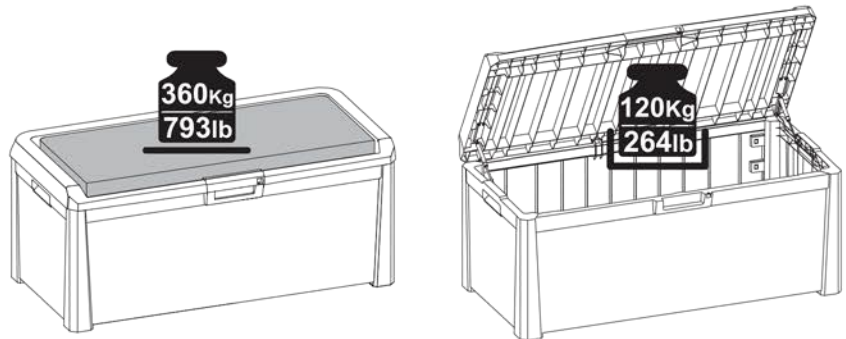

Ondis  24[®]

Gardening Storage Toys and more

SANTORINI
PLUS

Art. 157 cm 148x72x64h | Volume 560 L | in 58x28x26h | 148 GAL

CONTENUTO DELLA SCATOLA / CARTON CONTAINS

A

PZ / PCS 2

C