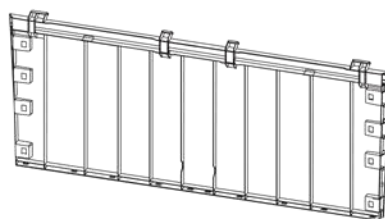

Ondis  24[®]

Gardening Storage Toys and more

SANTORINI
PLUS

Art. 157 cm 148x72x64h | Volume 560 L | in 58x28x26h | 148 GAL

CONTENUTO DELLA SCATOLA / CARTON CONTAINS

A

PZ / PCS 2

C