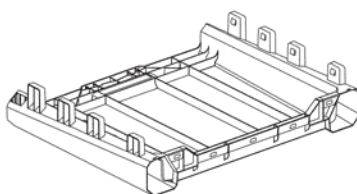

CONTENUTO DELLA SCATOLA / CARTON CONTAINS

A

PZ / PCS 2

C

PZ / PCS 1

C

PZ / PCS 1

D

PZ / PCS 2

E

PZ / PCS 2

F

PZ / PCS 2

G

PZ / PCS 2

H

PZ / PCS 1

I

PZ / PCS 1

L

PZ / PCS 12

M

PZ / PCS 1