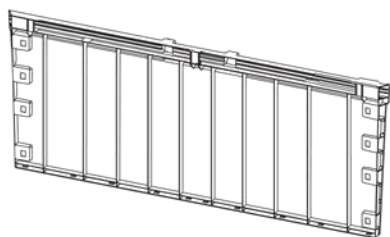

CONTENUTO DELLA SCATOLA / CARTON CONTAINS

A

PZ / PCS 2

C

PZ / PCS 1

C

PZ / PCS 1

D

PZ / PCS 2

E

PZ / PCS 2

F

PZ / PCS 2

G

PZ / PCS 2

H

PZ / PCS 1

I

PZ / PCS 1

L

PZ / PCS 12

M

PZ / PCS 1