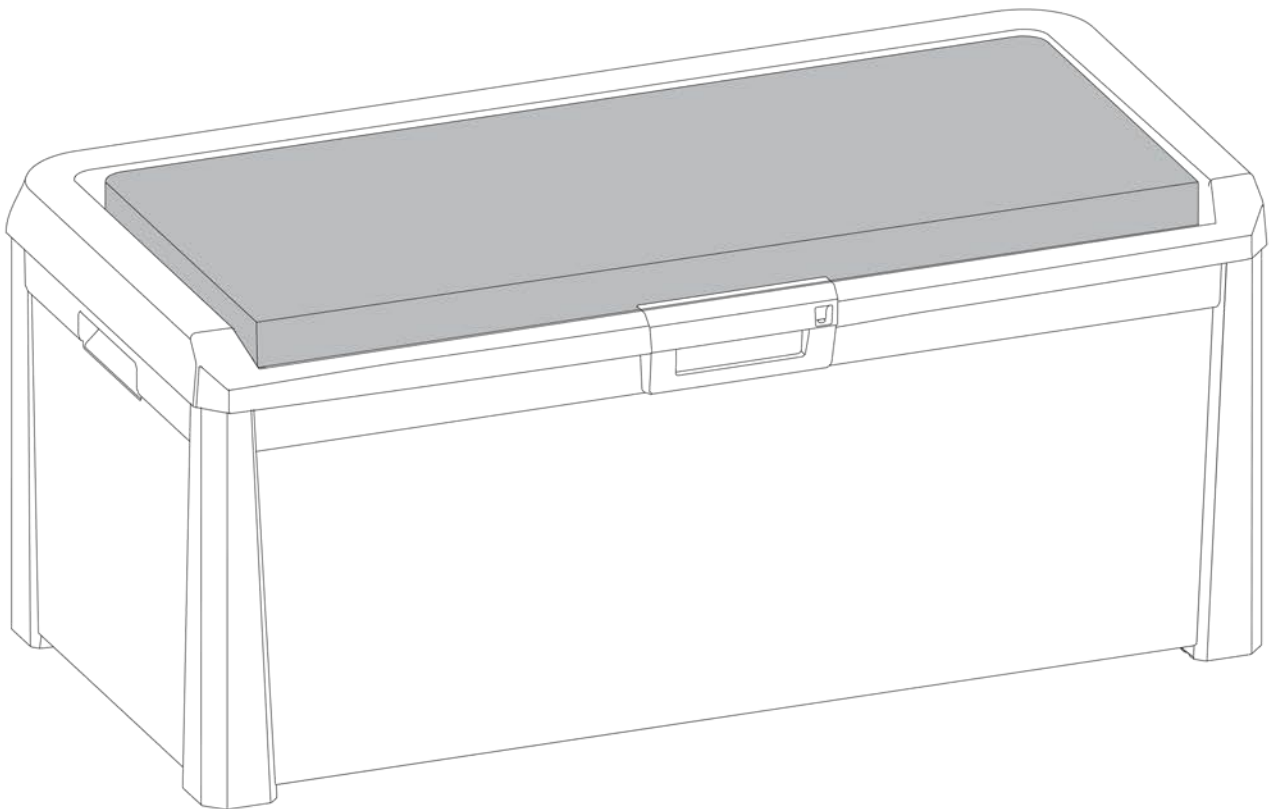

Ondis  24[®]

Gardening Storage Toys and more

SANTORINI
PLUS

Art. 157 cm 148x72x64h | Volume 560 L | in 58x28x26h | 148 GAL

CONTENUTO DELLA SCATOLA / CARTON CONTAINS

A

PZ / PCS 2

C