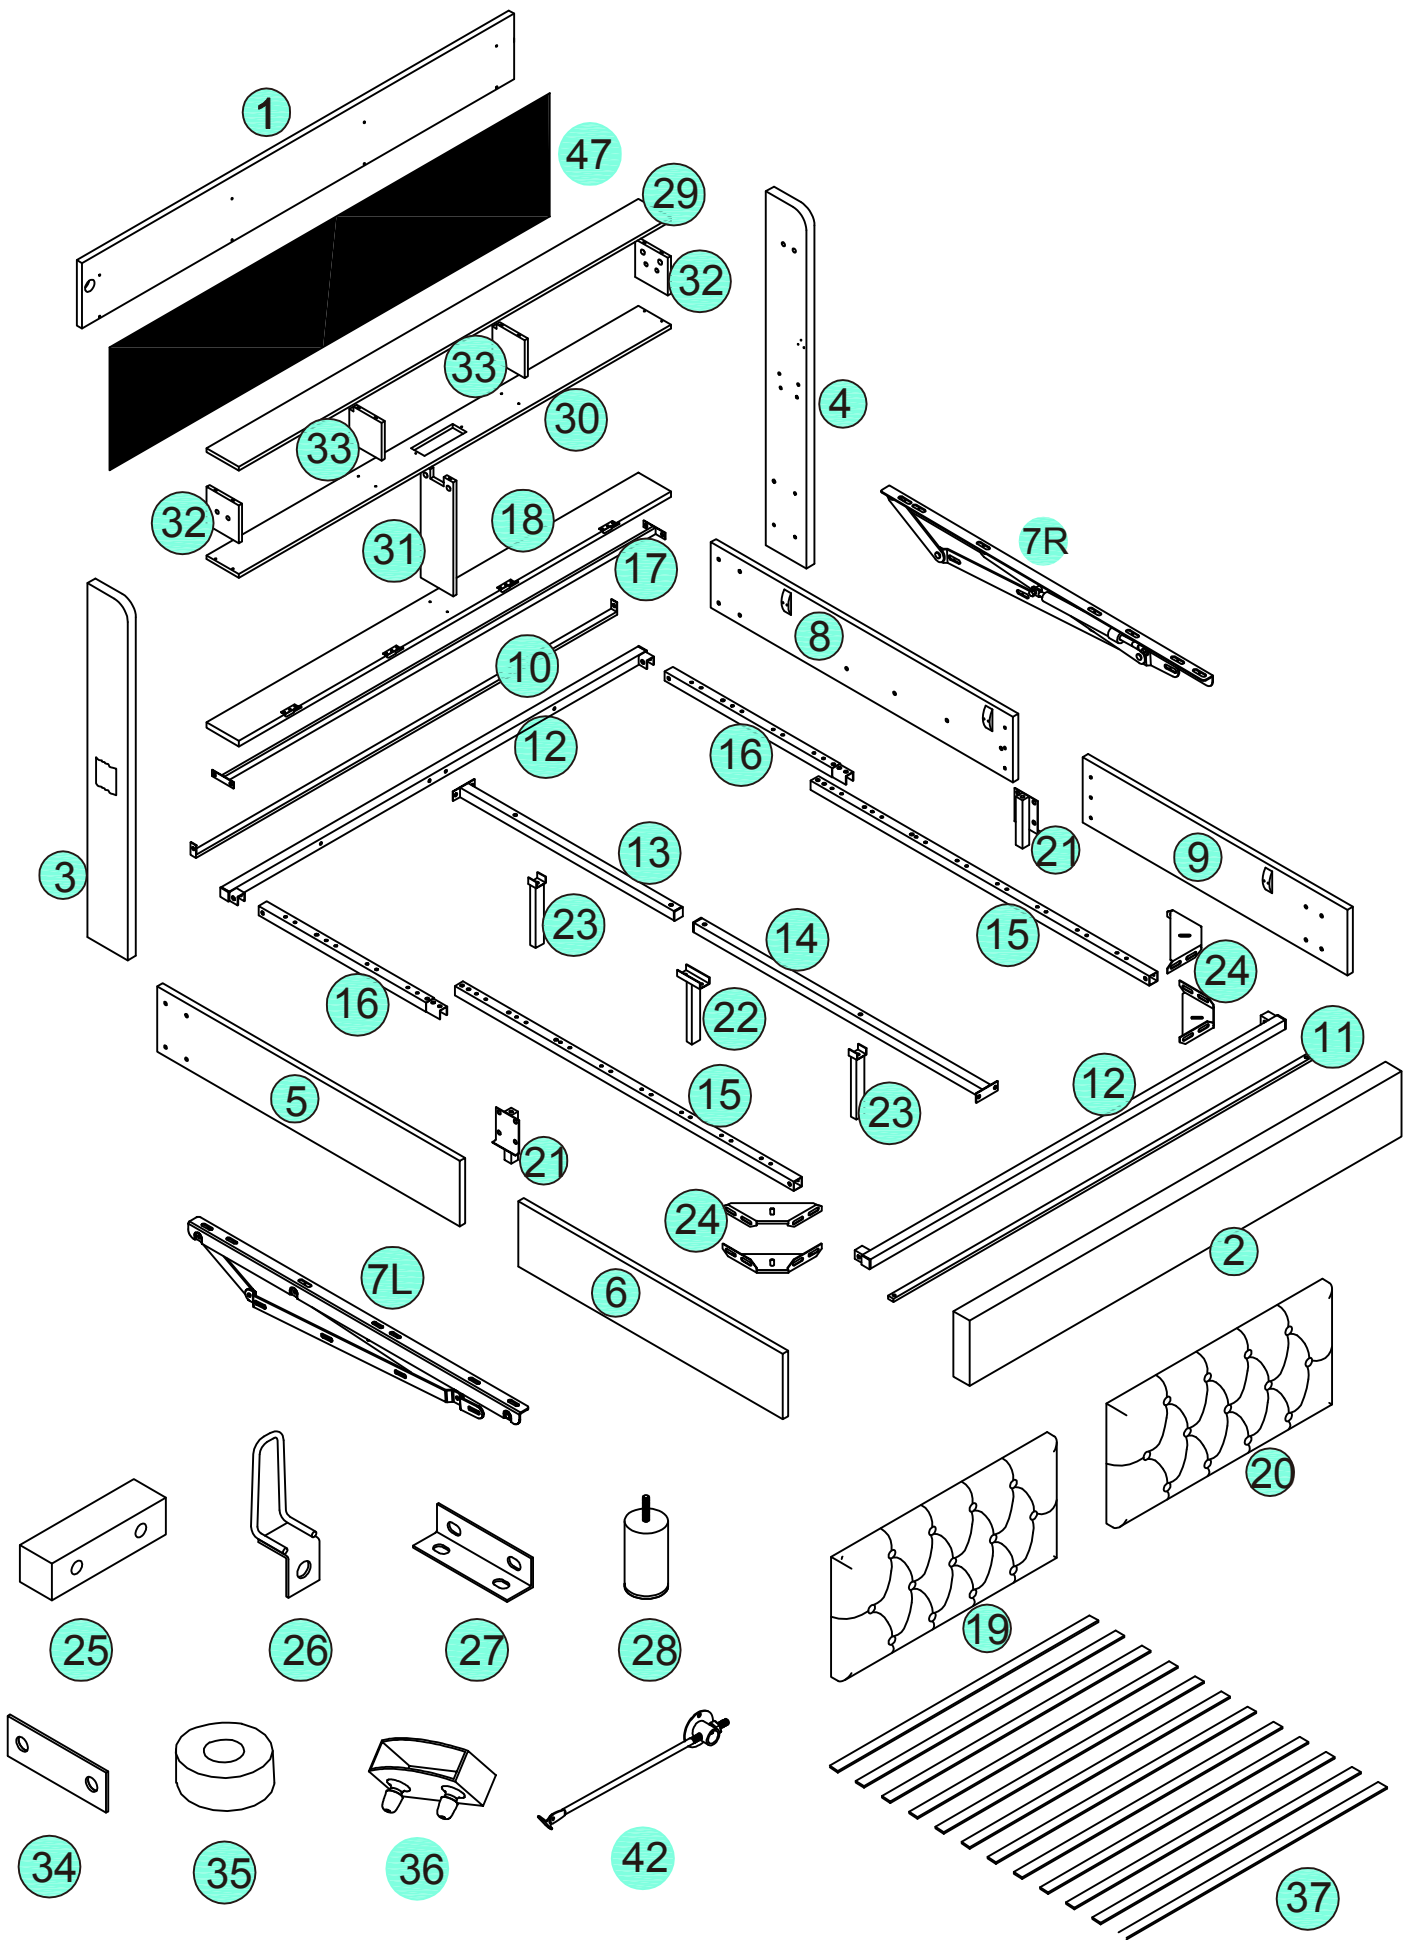

Achtung: Bitte ziehen Sie nicht alle Schrauben fest, bevor die Montage abgeschlossen ist!

BOX-1/2

3  x 1	4  x 1	7L  x 1	7R  x 1	10  x 1	
11  x 1	17  x 1	18  x 1			
19  x 1	20  x 1	21  x 2	22  x 1	23  x 2	24  x 4
25  x 1	26  x 2	27  x 2	28  x 2	29  x 1	
30  x 1	31  x 1	32  x 2	33  x 2	34  x 2	
35  x 8	36  x 24	38  x 2	39  x 1	40  x 1	41  x 1
42  x 2	43  x 14	44  x 1	45  x 1	46  x 1	47  x 1
48  x 1	hardware kit 				

BOX-2/2

33  x 2	34  x 2	35  x 8	36  x 24	37  x 12	
38  x 2	39  x 1	40  x 1	41  x 1	42  x 2	43  x 14
44  x 1	45  x 1	46  x 1	47  x 1	48  x 1	

Hardware List- Hardware-Liste

Ax24+2 PCS  5/16X45mm	Bx22+2 PCS  5/16X30mm	Cx8PCS  5/16X20mm	Dx38+3 PCS  5/16X15mm	Ex18+1 PCS  5/16
Fx104+5 PCS  Ø19X5/16	Gx18+2 PCS  M5*38mm	Hx28+2 PCS  M4*12mm	Jx10+1 PCS  5/16	Kx10+1 PCS  5/16
Lx4 PCS 	Mx4 PCS 	Nx1 PC  5/16	Ox1 PC  5/16	Px4PCS  Ø16X5/16

STEP 5

C x 4  5/16X25mm	D x 4  5/16X15mm	F x 8  Ø19X5/16	NX 1  5/16	27 x 2 
---	---	---	--	---

STEP 6

C x 4  5/16X25mm	G x 2  M5X38mm	F x 4  Ø19X5/16	Nx 1  5/16
---	---	--	---

STEP 7

44 x 1

STEP 8

G x 8

STEP 15

A x 8  5/16X45mm	D x 4  5/16X15mm	F x 20  Ø19X5/16	E x 8  5/16	NX 1  5/16	O x 1  5/16
--	--	--	---	--	--

STEP 16

D x 2  5/16X15mm	F x 2  Ø19X5/16	NX 1  5/16	26 x 2 	38 x 2 
---	--	---	---	---

STEP 17