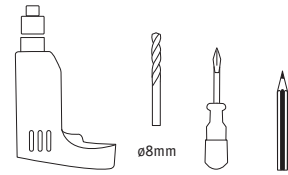

A

Safety Instructions Nr. 10

i IP44

B

Safety Instructions Nr. 19

i IP 68

min. ø72mm

<ø68mm

max. 50m
max. 150W

C1 C2

not incl. LED driver

988.48 21VA 988.49 75VA
988.50 150VA

Paulmann
Art.-Nr.: 988.48_988.49_988.50

i IP44

230V~

C1 C2

not incl. Controller Remote Control

988.48 21VA 988.49 75VA
988.50 150VA

Paulmann
Art.-Nr.: 180.10_180.11

or

not incl. ZigBee Controller ZigBee Remote Control

988.48 21VA 988.49 75VA
988.50 150VA

Paulmann
Art.-Nr.: 939.99_500.67

i IP44

230V~