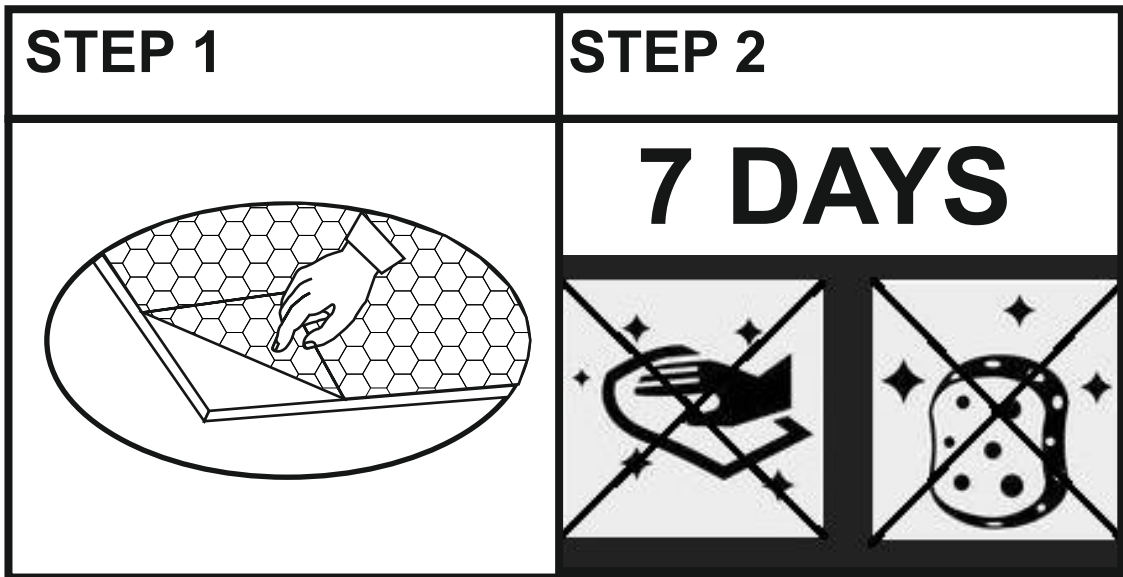

The icons include: 1. A person reading a manual. 2. A person using a power drill. 3. A person using a screwdriver. 4. A person using a hammer. 5. A person using a pencil. 6. A person using a utility knife. 7. A person using a saw. 8. A person using a wrench. 9. A person using a nut driver. 10. A person using a screwdriver. 11. A person using a power drill. 12. A person using a power drill.

5

G7 720mm x 488mm

6

GS1	140mm x 496mm
WQ3/WQ4	400mm x 96mm
GT1	436mm x 82mm
GD5	446mm x 403mm

GS2	140mm x 496mm
WQ3/WQ4	400mm x 96mm
GT1	436mm x 82mm
GD5	446mm x 403mm

9

G10 475mm x 510mm

10

ATTENTION!!!

Do not clean doors for 7 days after removing protection foil.
Foiled parts needs 7 days without protection foil to become tough.

G20

G20 1001mm x 600mm