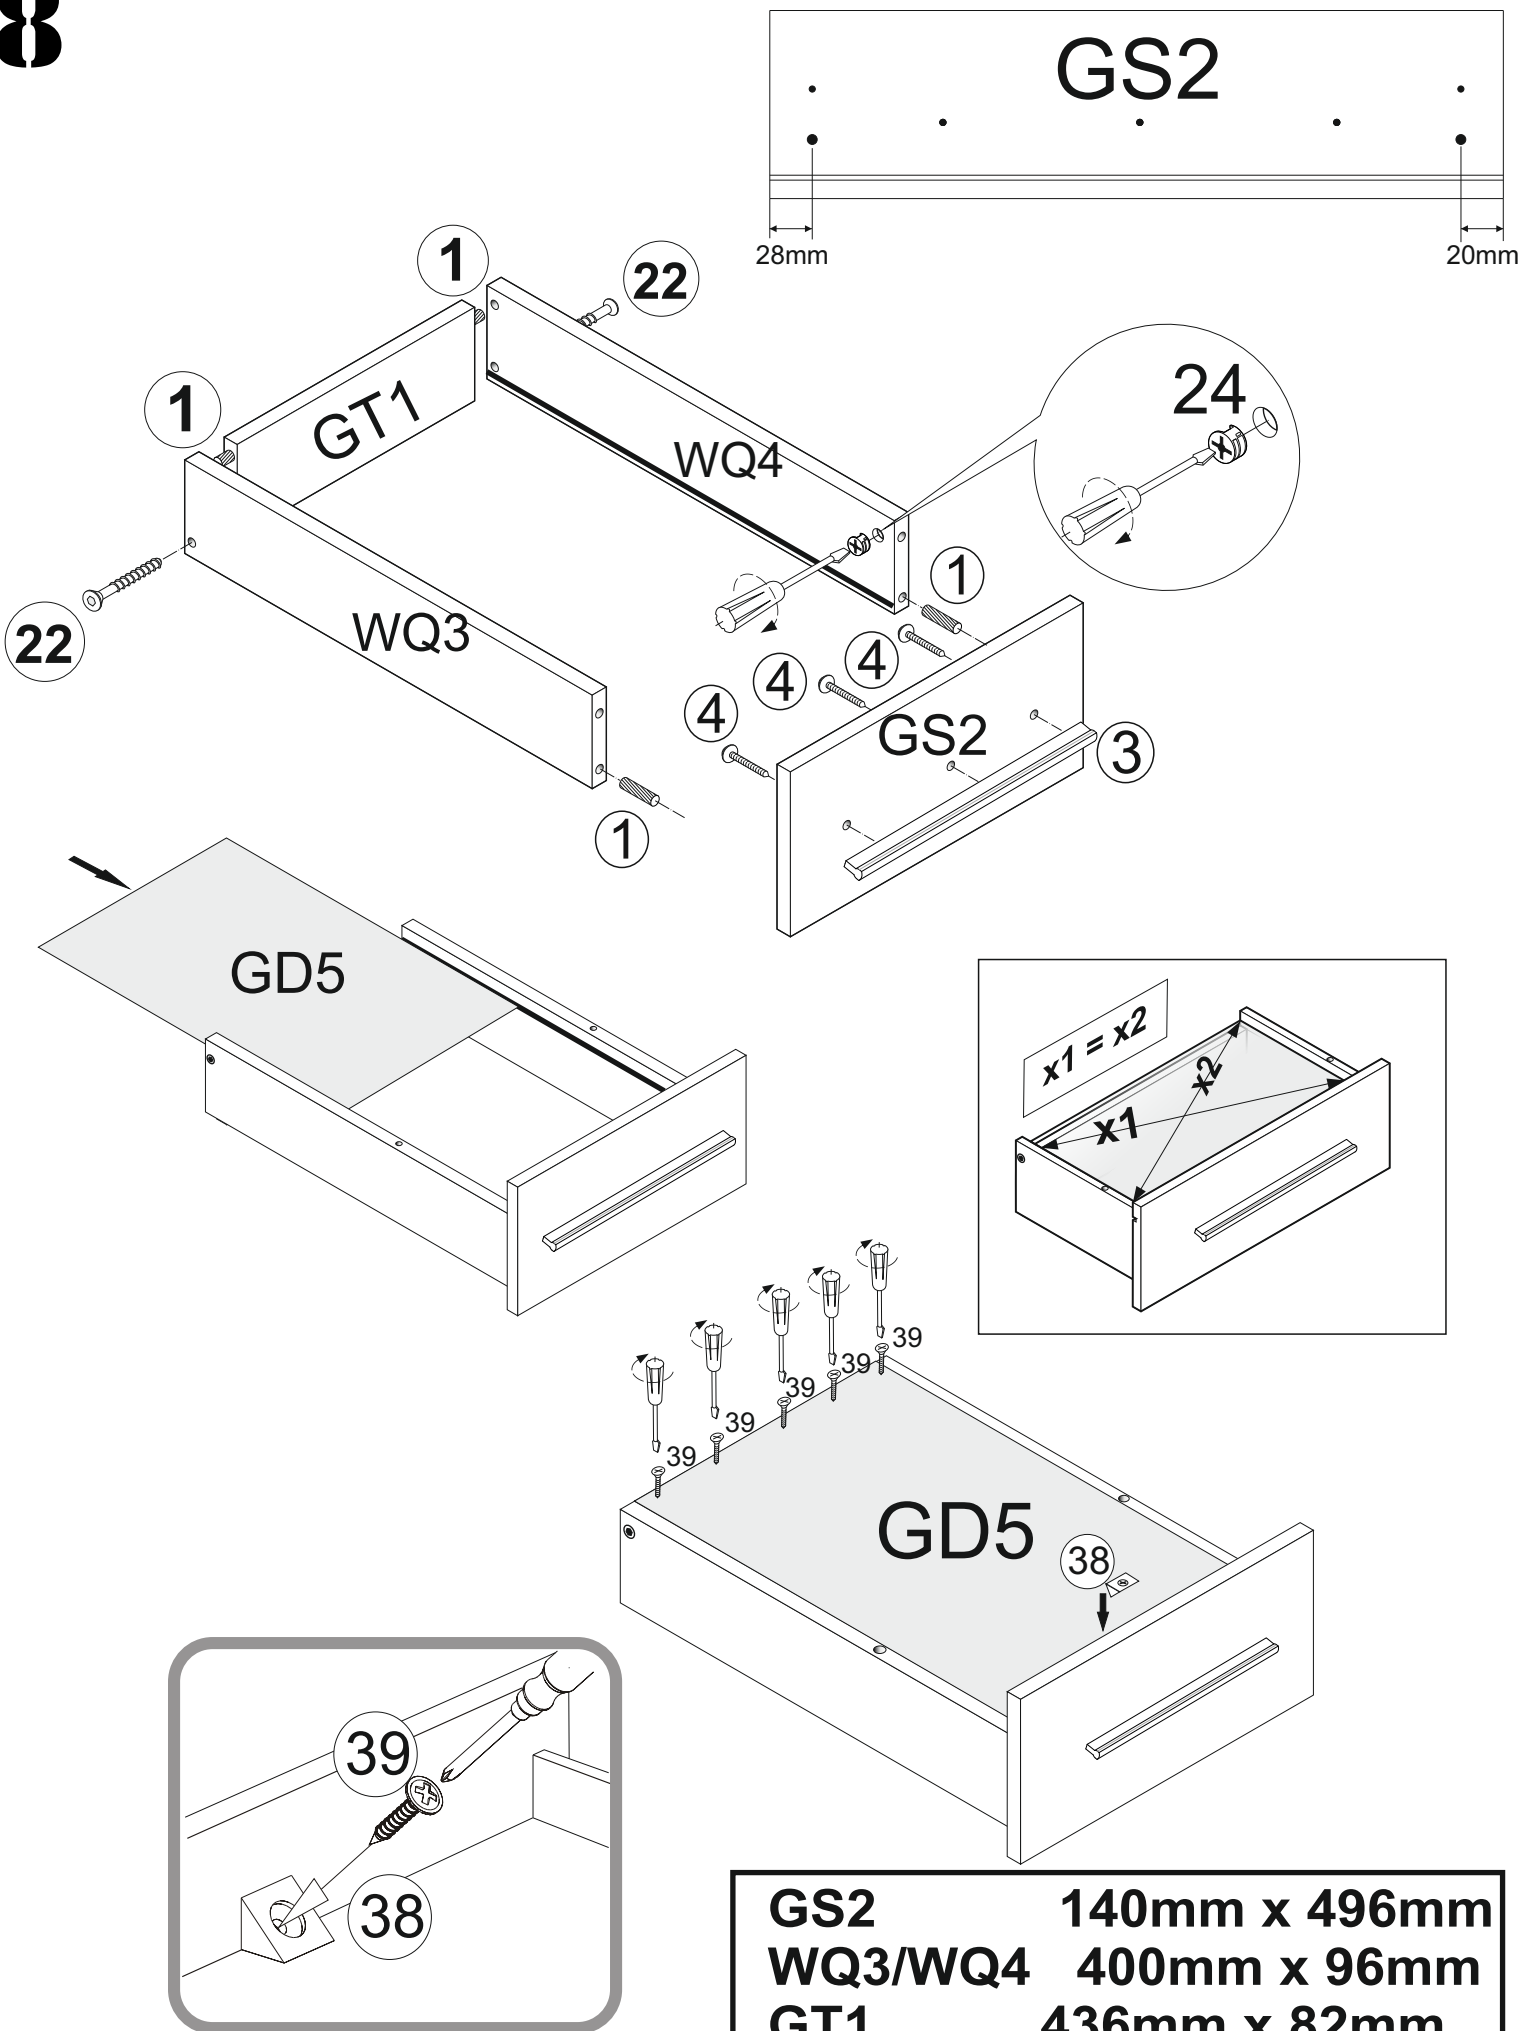

The icons include: 1. A person reading a manual. 2. A person using a power drill. 3. A person using a screwdriver. 4. A person using a hammer. 5. A person using a pencil. 6. A person using a utility knife. 7. A person using a saw. 8. A person using a wrench. 9. A person using a nut driver. 10. A person using a screwdriver. 11. A person using a power drill. 12. A person using a power drill.

G

1

G1	967mm x 535mm
G3/G4	870mm x 555mm
G5	967mm x 87mm

G6	570mm x 496mm
G9	688mm x 535mm

3

4

G2 967mm x 150mm

31C x3

5

G7 720mm x 488mm

6

GS1	140mm x 496mm
WQ3/WQ4	400mm x 96mm
GT1	436mm x 82mm
GD5	446mm x 403mm

GS2	140mm x 496mm
WQ3/WQ4	400mm x 96mm
GT1	436mm x 82mm
GD5	446mm x 403mm

9

G10 475mm x 510mm

10

ATTENTION!!!

Do not clean doors for 7 days after removing protection foil.
Foiled parts needs 7 days without protection foil to become tough.

G20

G20 1001mm x 600mm