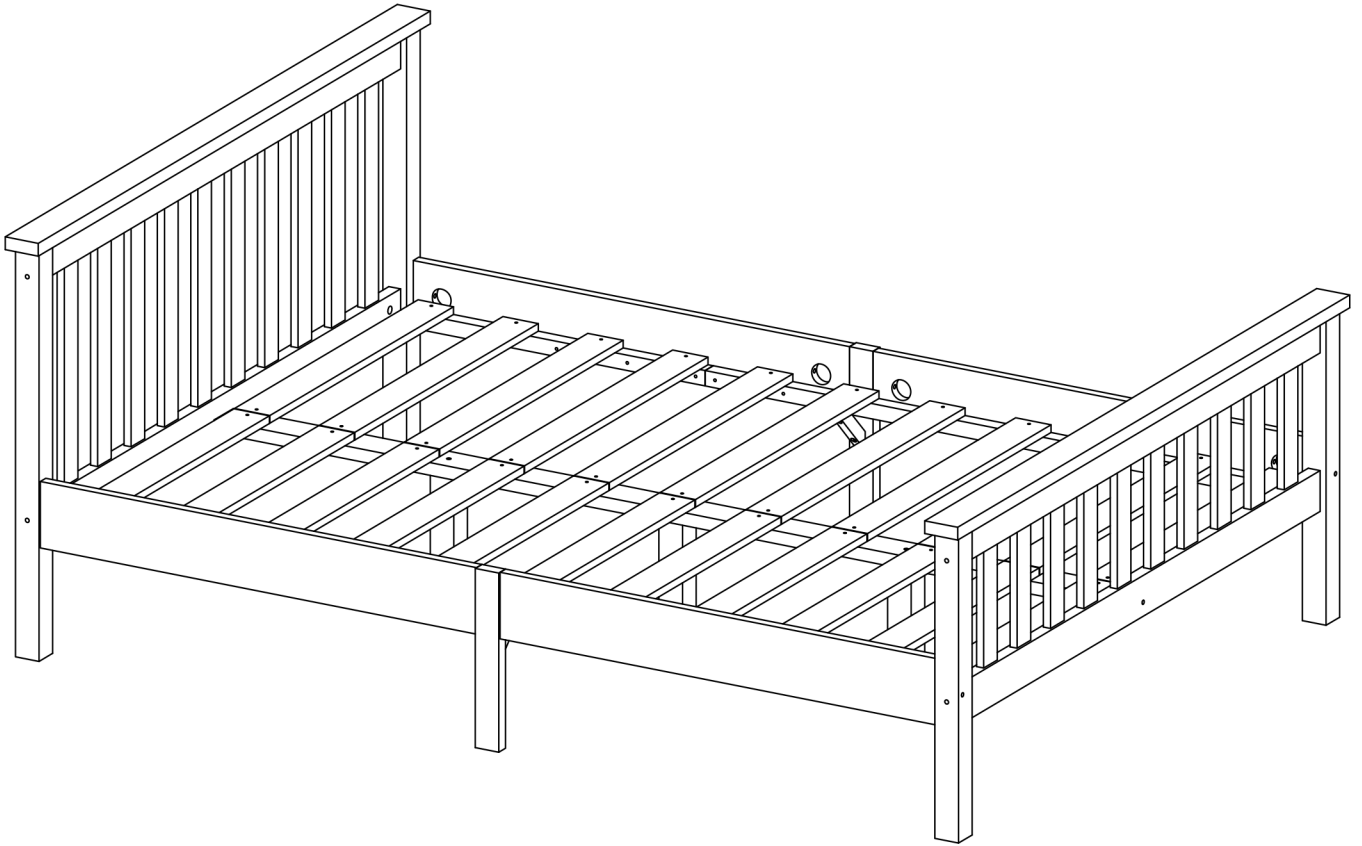

Home Treats Double Bed

<p>A x108</p> 	<p>B x78</p> 	<p>C x4</p>  <p>M6 x90</p>	<p>D x10</p>  <p>M6 x70</p>	<p>E x4</p>  <p>M6 x90</p>
<p>F x4</p> 	<p>G x1</p> 	<p>H x2</p> 	<p>I x8</p> 	<p>J x8</p> 
<p>K x1</p> 	<p>L x8</p> 	<p>M x6</p> 		

PARTS LIST

NO.	QTY	DESCRIPTION
01	1	Bed leg
02	1	Bed leg
03	1	Bed leg
04	1	Bed leg
05	10	Head support
06	2	Lower cross-brace
07	2	Upper cross-brace
08	2	Side Leg

NO.	QTY	DESCRIPTION
09	4	Bed side
10	6	Bedside support
11	22	Bed slat
12	2	Side support
13	2	Head board
14	10	Tail support
15	2	Mid bar
16	2	Mid leg
17	1	Mid leg