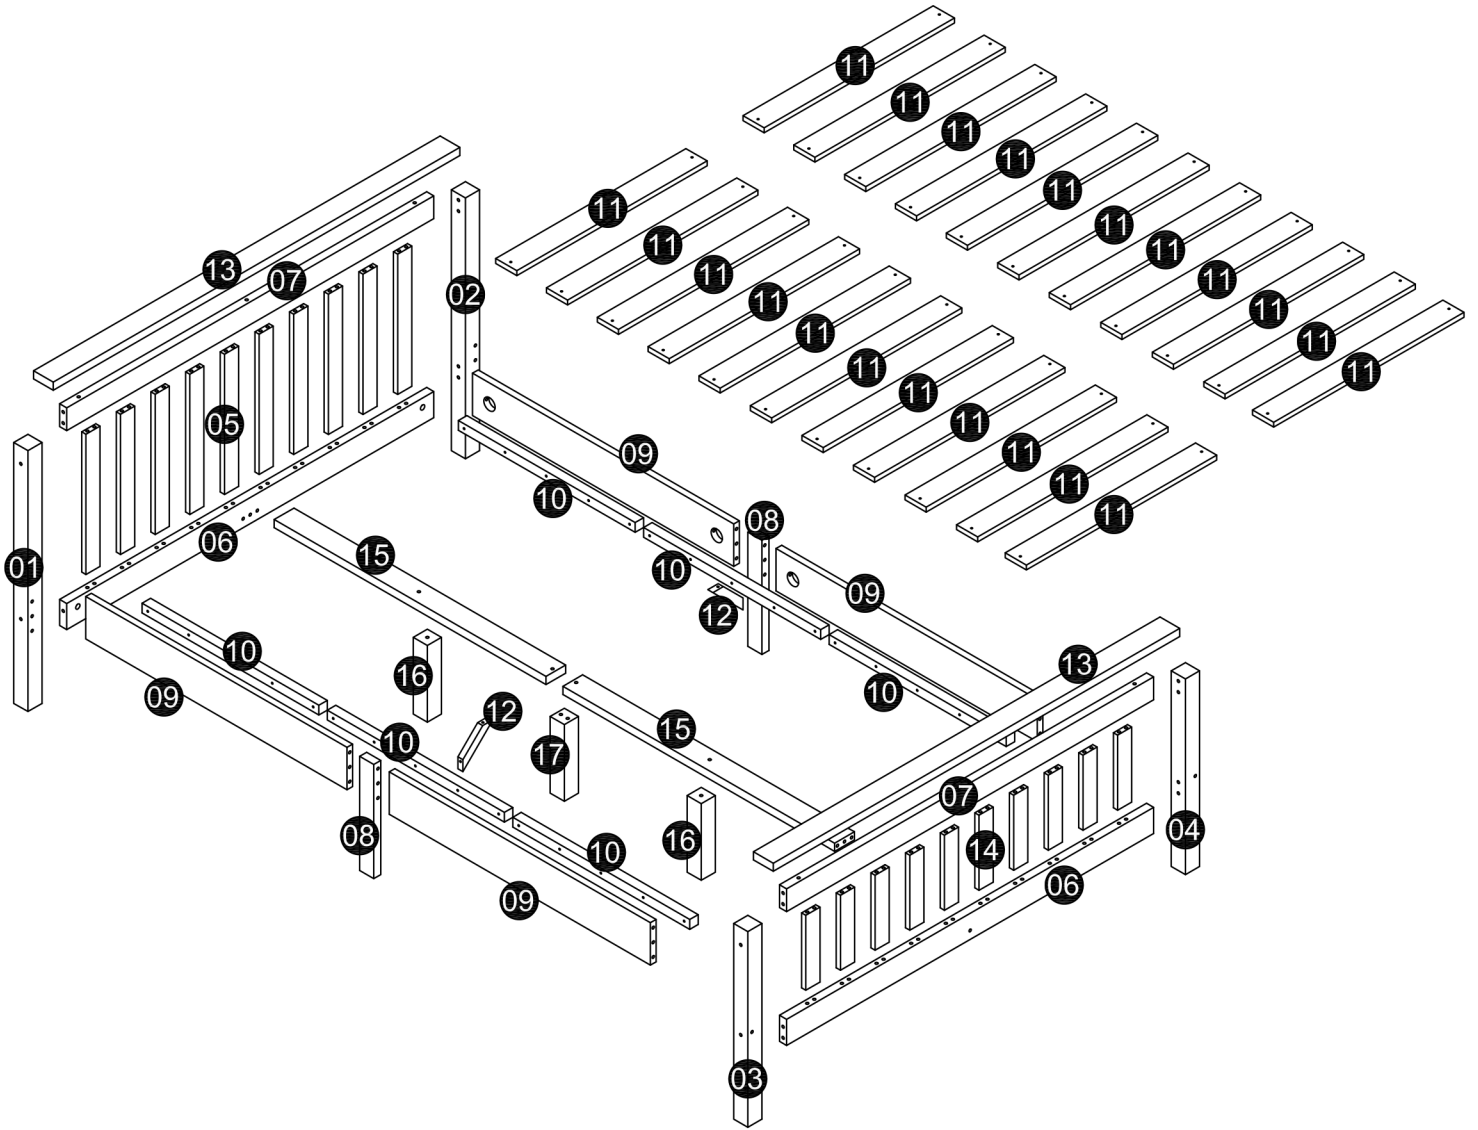

Home Treats Double Bed

<p>A x108</p> 	<p>B x78</p> 	<p>C x4</p>  <p>M6 x90</p>	<p>D x10</p>  <p>M6 x70</p>	<p>E x4</p>  <p>M6 x90</p>
<p>F x4</p> 	<p>G x1</p> 	<p>H x2</p> 	<p>I x8</p> 	<p>J x8</p> 
<p>K x1</p> 	<p>L x8</p> 	<p>M x6</p> 		

PARTS LIST

NO.	QTY	DESCRIPTION
01	1	Bed leg
02	1	Bed leg
03	1	Bed leg
04	1	Bed leg
05	10	Head support
06	2	Lower cross-brace
07	2	Upper cross-brace
08	2	Side Leg

NO.	QTY	DESCRIPTION
09	4	Bed side
10	6	Bedside support
11	22	Bed slat
12	2	Side support
13	2	Head board
14	10	Tail support
15	2	Mid bar
16	2	Mid leg
17	1	Mid leg

STEP 9

STEP 10