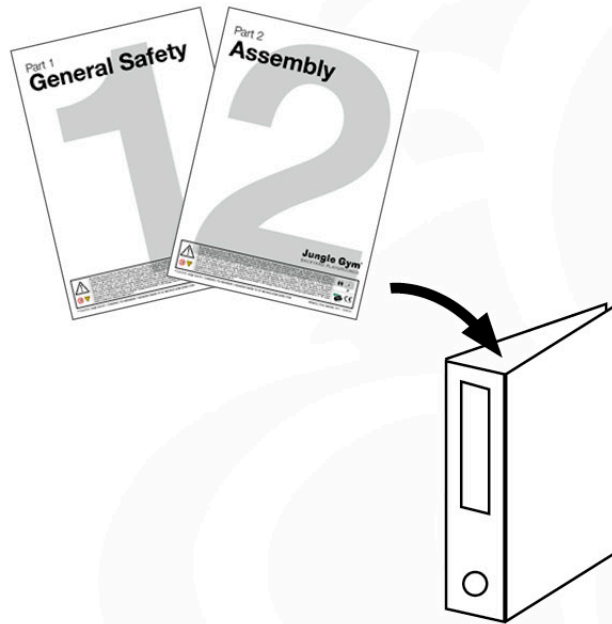

33 Extra

34 Safety Check

1x
022_910

35 Product Identification

4x 13 mm
002_042

1x
103_901

Playtowers

Playhouses