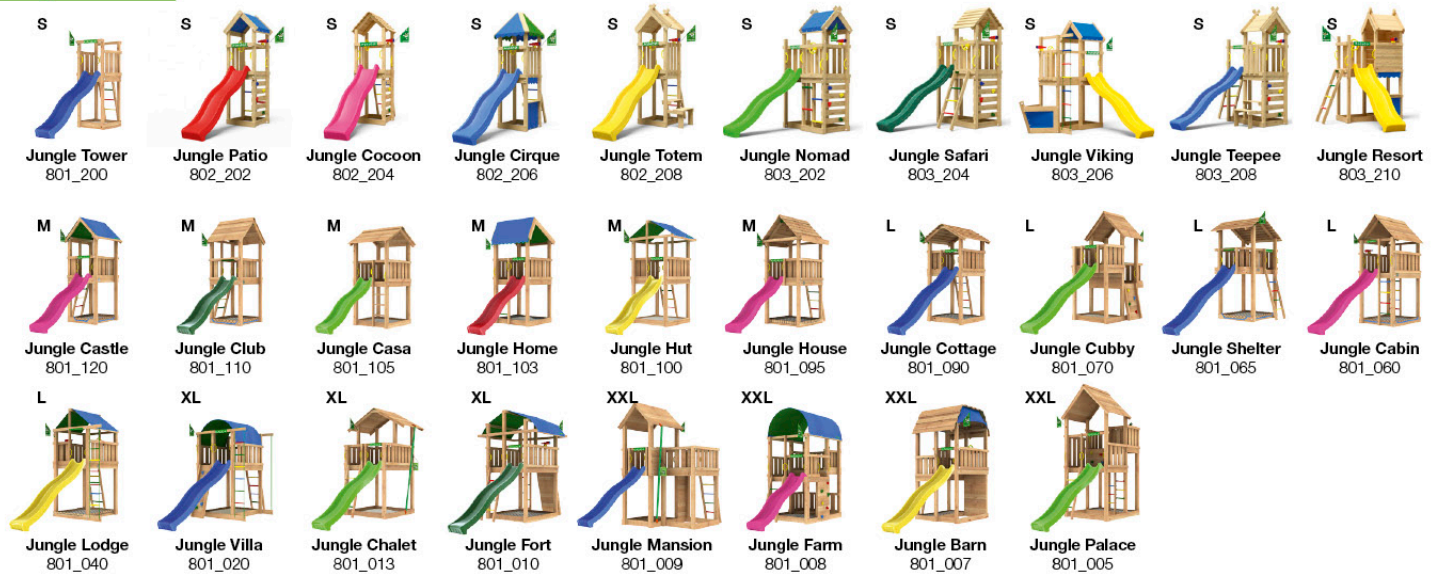

Wavy Star Slide XXL

- 334_100 Yellow
- 334_200 Blue
- 334_300 Green
- 334_400 Red
- 334_500 Fuchsia
- 334_600 Dark Green

30b Add-on

Fireman's Pole

201_275

31

32

2x
002_308

33 Extra

34 Safety Check

1x
022_910

35 Product Identification

4x 13 mm
002_042

1x
103_901

Playtowers

Playhouses

Modules

Links

Swings

Frames

Accessories