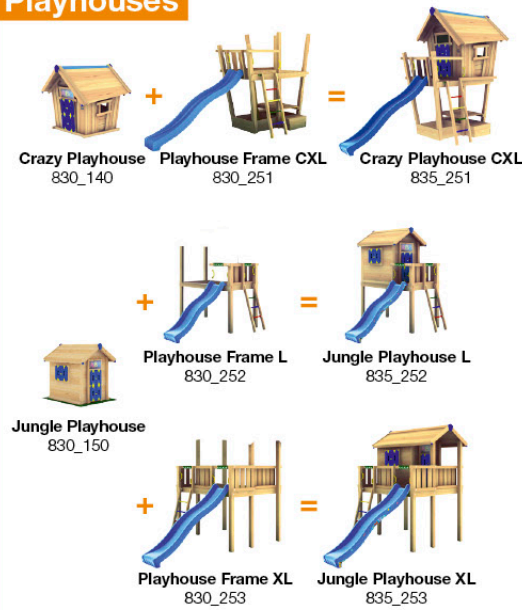

33 Extra

34 Safety Check

1x
022_910

35 Product Identification

4x 13 mm
002_042

1x
103_901

Playtowers

Playhouses