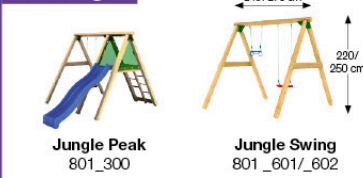

Links

Swings