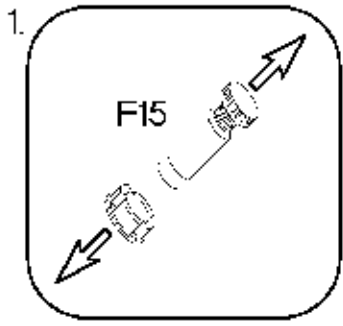

7

Ø8x30mm L=135 170cm Ø3.5x13mm