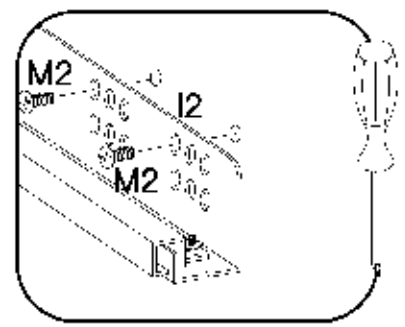

+8x30mm	+15/12mm	L=20mm	L=450mm	M2
A	C	D2	III	M2
6	4	4	1	8