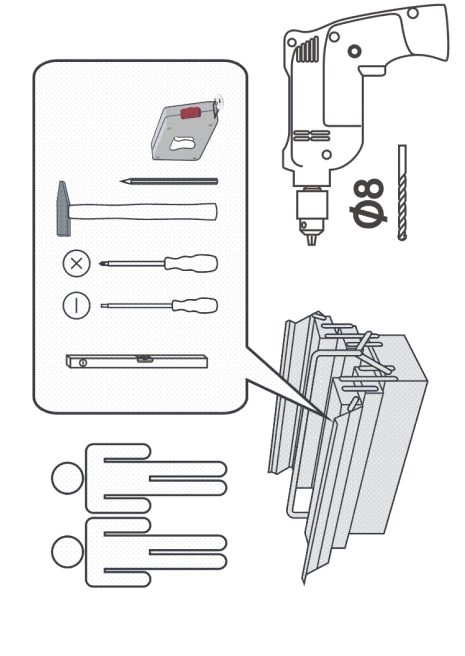

180 min

I

G01	467mm x 535mm
G02	467mm x 150mm
G03/G04	870mm x 555mm
WQ3/WQ4	400mm x 96mm
GT1	427mm x 81mm
GT2	427mm x 177mm
G8	467mm x 74mm

II

III

IV

G30 717mm x 477mm

V