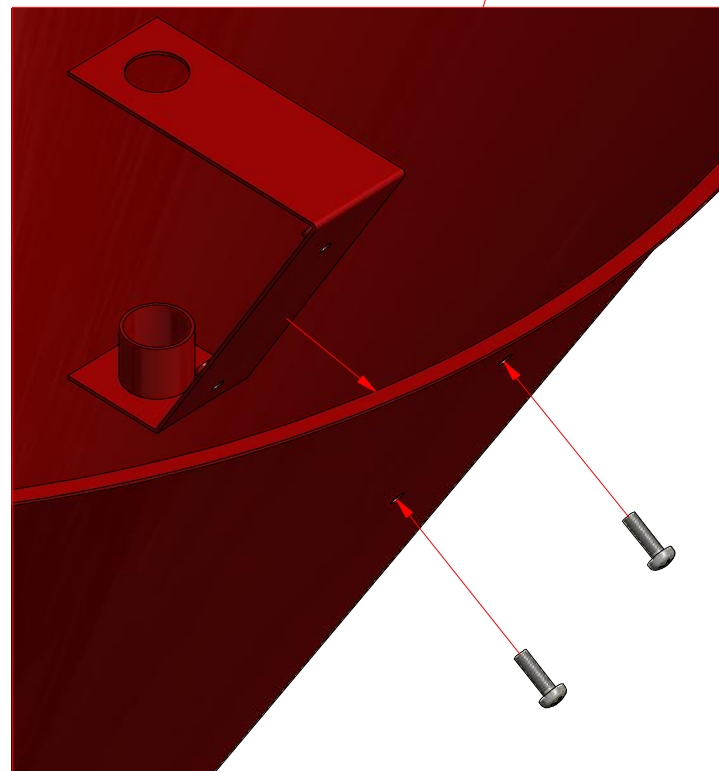

1	V1	6x20	10 pcs

Luxury grill

Screws

Luxury grill

Screws			
1	V3	6x45	3 pcs
2	V2	8x30	2 pcs

Luxury grill

Screws

Luxury grill

Screws			
1	V3	6x45	1 pcs

Luxury grill

Screws

1	V1	6x20	4 pcs

Luxury grill

Screws			
1	V6	3x30	48 pcs

Luxury grill

Screws