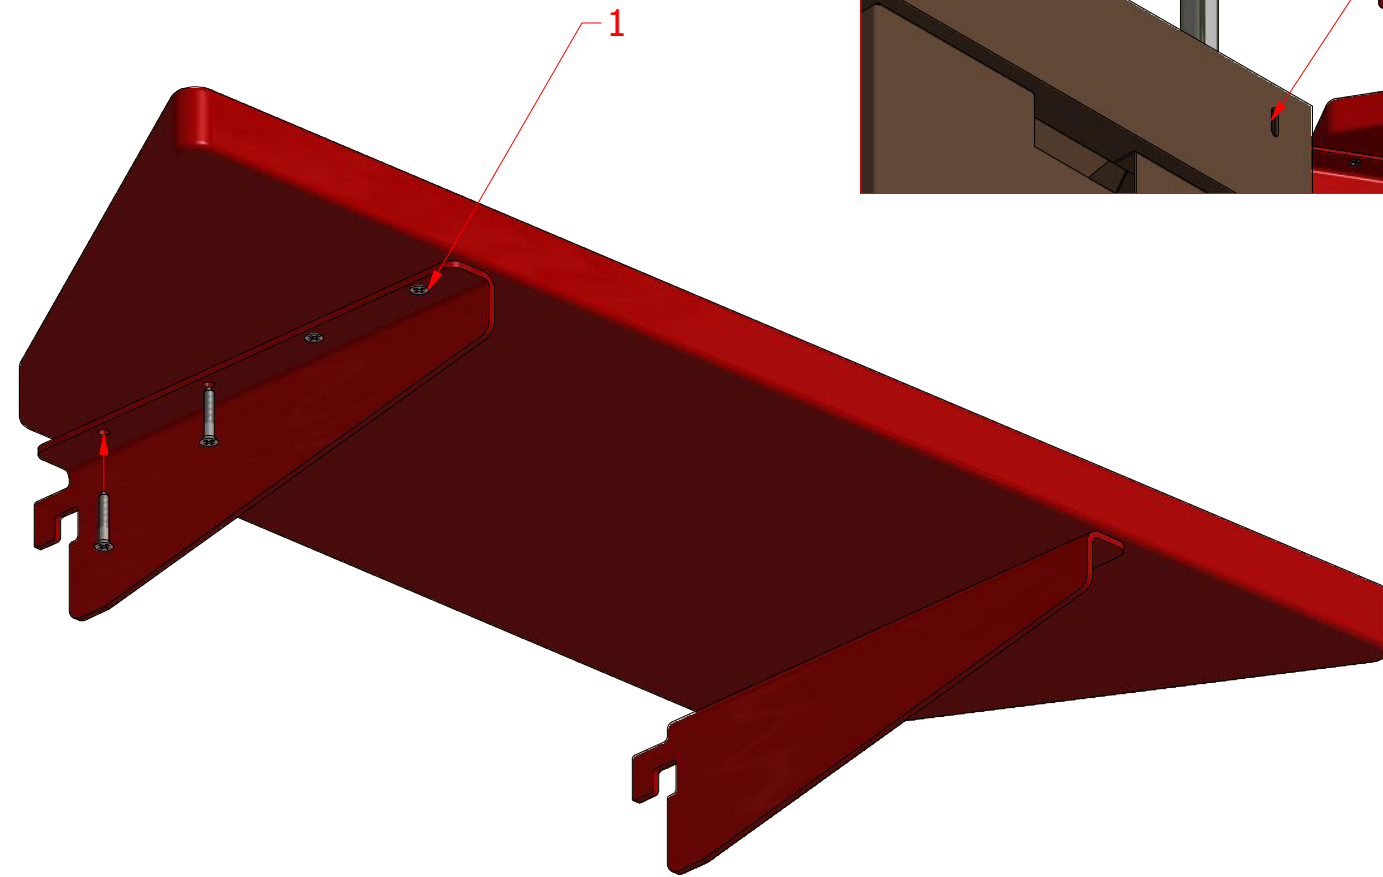

Screws			
1	V3	6x45	1 pcs

Luxury grill

Screws

1	V1	6x20	4 pcs

Luxury grill

Screws			
1	V6	3x30	48 pcs

Luxury grill

Screws