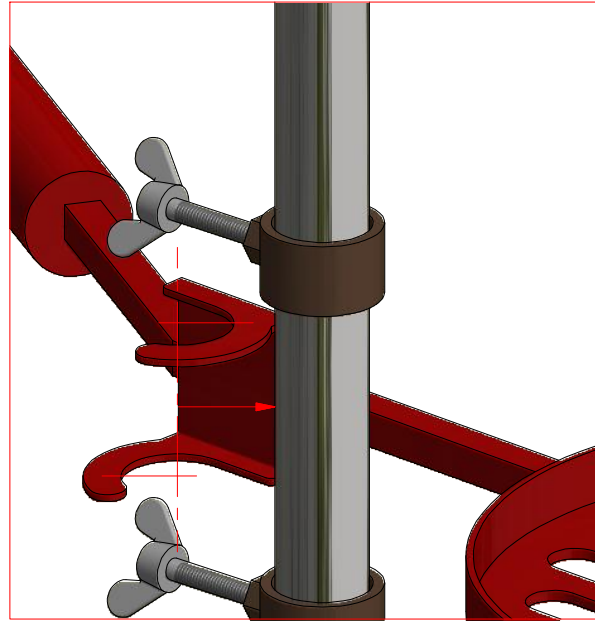

Luxury grill

Luxury grill

	V1	6x20	25 pcs
	V2	8x30	2 pcs
	V3	6x45	4 pcs
	V4	6x65	1 pcs
	V5	M6	9 pcs
	V6	3x30	60 pcs

Luxury grill

Screws

1	V1	6x20	3 pcs

Luxury grill

Screws

1	V1	6x20	10 pcs

Luxury grill

Screws

Luxury grill

Screws			
1	V3	6x45	3 pcs
2	V2	8x30	2 pcs

Luxury grill

Screws

Luxury grill

Screws			
1	V3	6x45	1 pcs

Luxury grill

Screws

1	V1	6x20	4 pcs

Luxury grill

Screws			
1	V6	3x30	48 pcs

Luxury grill

Screws

Luxury grill

Screws

1	V1	6x20	8 pcs
2	V5	M6	8 pcs

Luxury grill

Screws			
1	V4	6x65	1 pcs
2	V5	M6	1 pcs

Luxury grill

Screws

1	V6	4x35	12 pcs