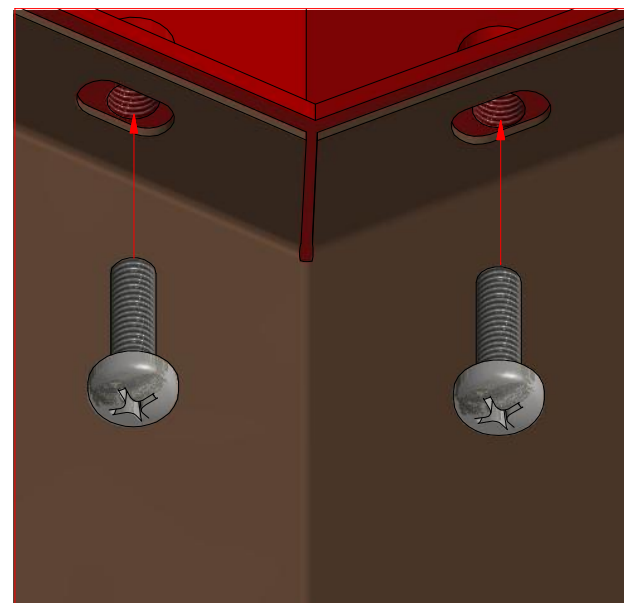

Luxury grill

Luxury grill

	V1	6x20	25 pcs
	V2	8x30	2 pcs
	V3	6x45	4 pcs
	V4	6x65	1 pcs
	V5	M6	9 pcs
	V6	3x30	60 pcs

Luxury grill

Screws

1	V1	6x20	3 pcs

Luxury grill

Screws

1	V1	6x20	10 pcs

Luxury grill

Screws

Luxury grill

Screws			
1	V3	6x45	3 pcs
2	V2	8x30	2 pcs

Luxury grill

Screws

Luxury grill