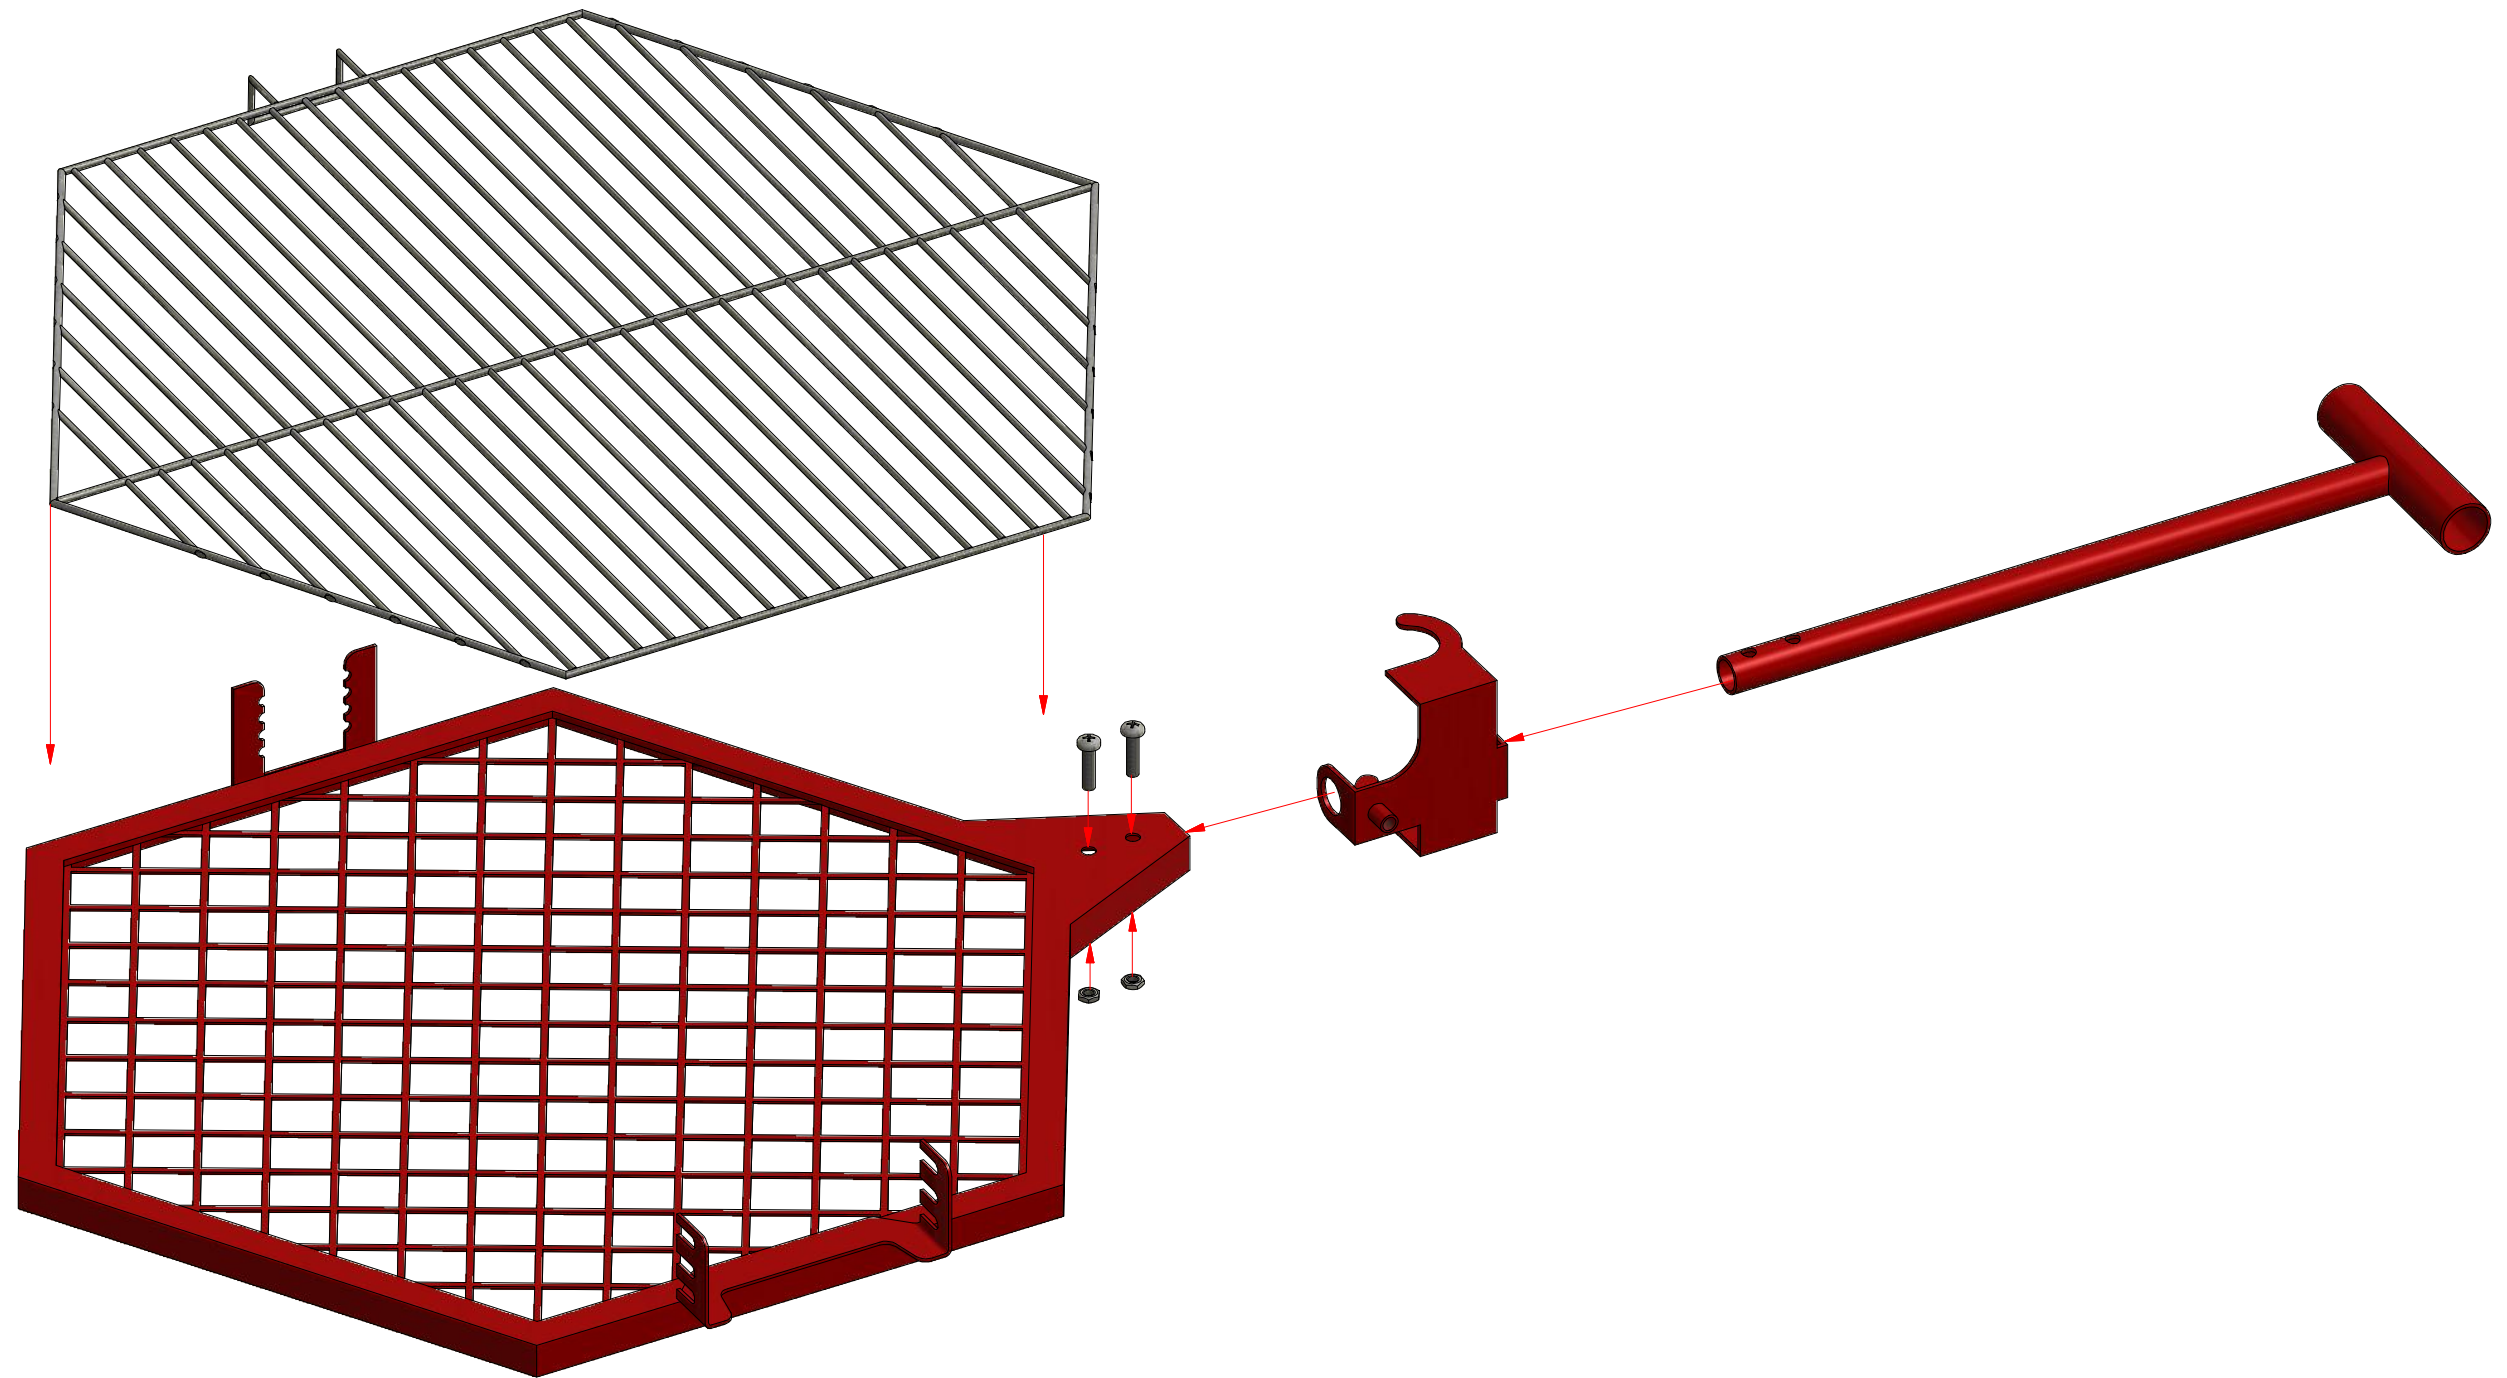

1	V1	6x20	10 pcs

Luxury grill

Screws

Luxury grill

Screws			
1	V3	6x45	3 pcs
2	V2	8x30	2 pcs

Luxury grill

Screws

Luxury grill

Screws			
1	V3	6x45	1 pcs

Luxury grill

Screws

1	V1	6x20	4 pcs

Luxury grill

Screws			
1	V6	3x30	48 pcs

Luxury grill

Screws

Luxury grill

Screws

1	V1	6x20	8 pcs
2	V5	M6	8 pcs

Luxury grill

Screws			
1	V4	6x65	1 pcs
2	V5	M6	1 pcs

Luxury grill

Screws

1	V6	4x35	12 pcs