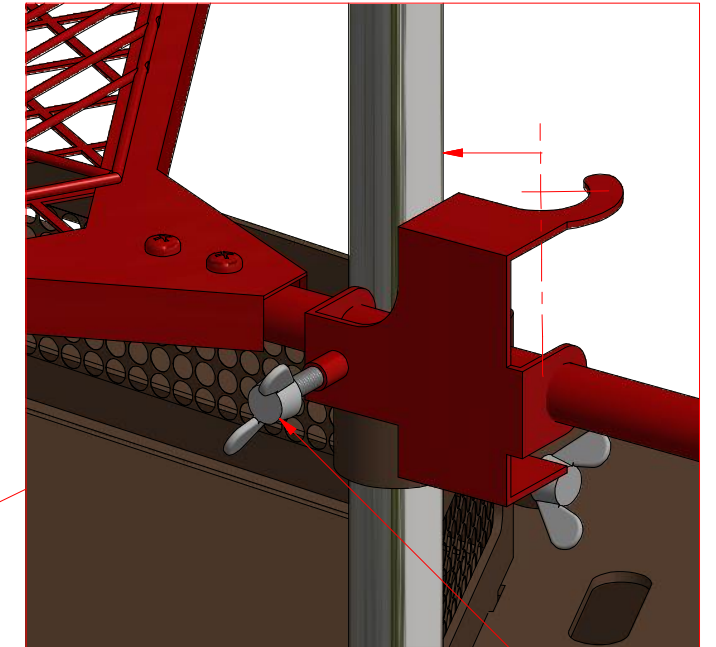

1	V1	6x20	10 pcs

Luxury grill

Screws

Luxury grill

Screws			
1	V3	6x45	3 pcs
2	V2	8x30	2 pcs

Luxury grill

Screws

Luxury grill

Screws			
1	V3	6x45	1 pcs

Luxury grill

Screws

1	V1	6x20	4 pcs

Luxury grill

Screws			
1	V6	3x30	48 pcs

Luxury grill

Screws

Luxury grill

Screws

1	V1	6x20	8 pcs
2	V5	M6	8 pcs

Luxury grill

Screws			
1	V4	6x65	1 pcs
2	V5	M6	1 pcs

Luxury grill

Screws

1	V6	4x35	12 pcs