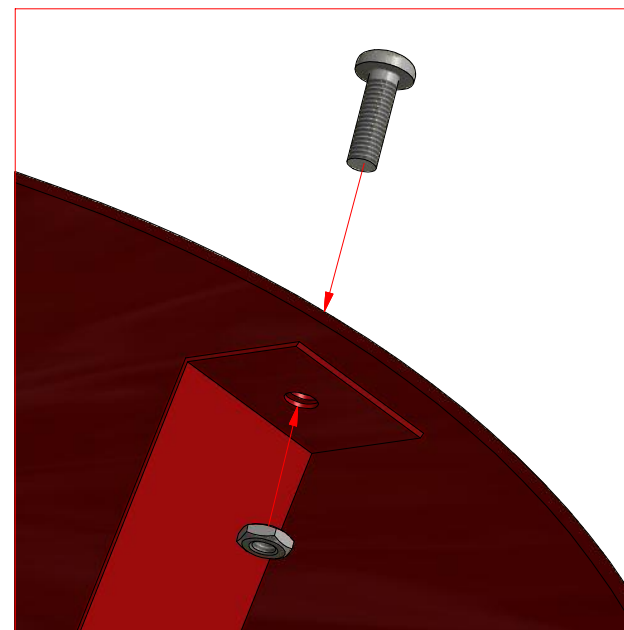

Screws			
1	V3	6x45	1 pcs

Luxury grill

Screws

1	V1	6x20	4 pcs

Luxury grill

Screws			
1	V6	3x30	48 pcs

Luxury grill

Screws

Luxury grill

Screws

1	V1	6x20	8 pcs
2	V5	M6	8 pcs

Luxury grill

Screws			
1	V4	6x65	1 pcs
2	V5	M6	1 pcs

Luxury grill

Screws

1	V6	4x35	12 pcs