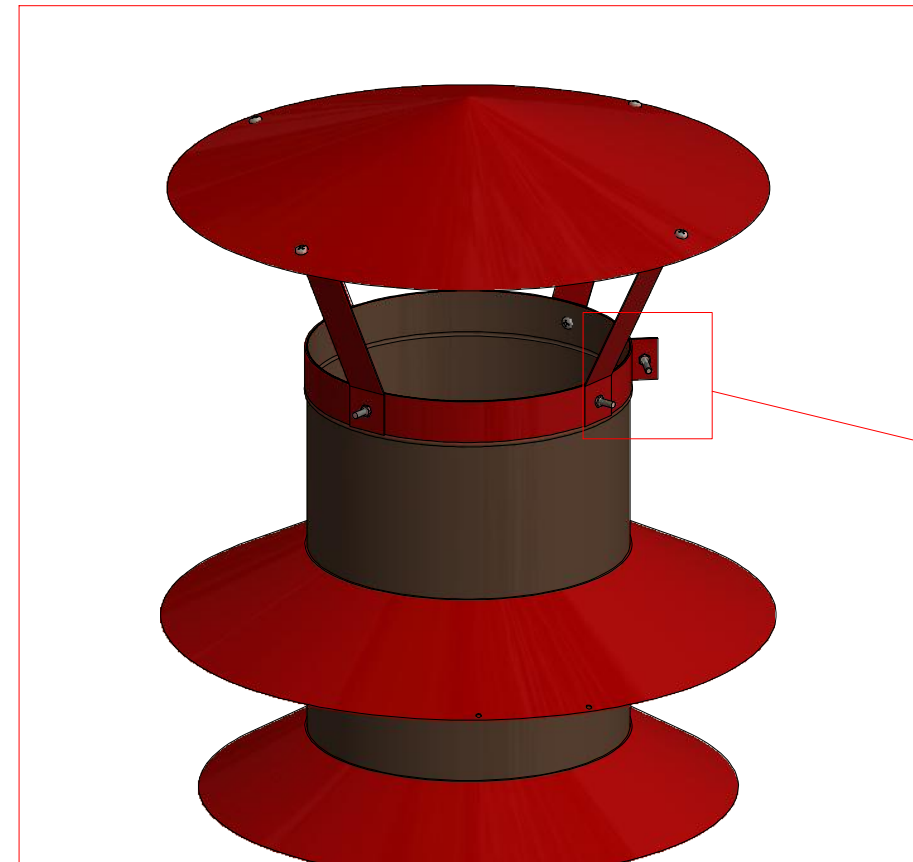

Luxury grill

Screws

1	V1	6x20	8 pcs
2	V5	M6	8 pcs

Luxury grill

Screws			
1	V4	6x65	1 pcs
2	V5	M6	1 pcs

Luxury grill

Screws

1	V6	4x35	12 pcs