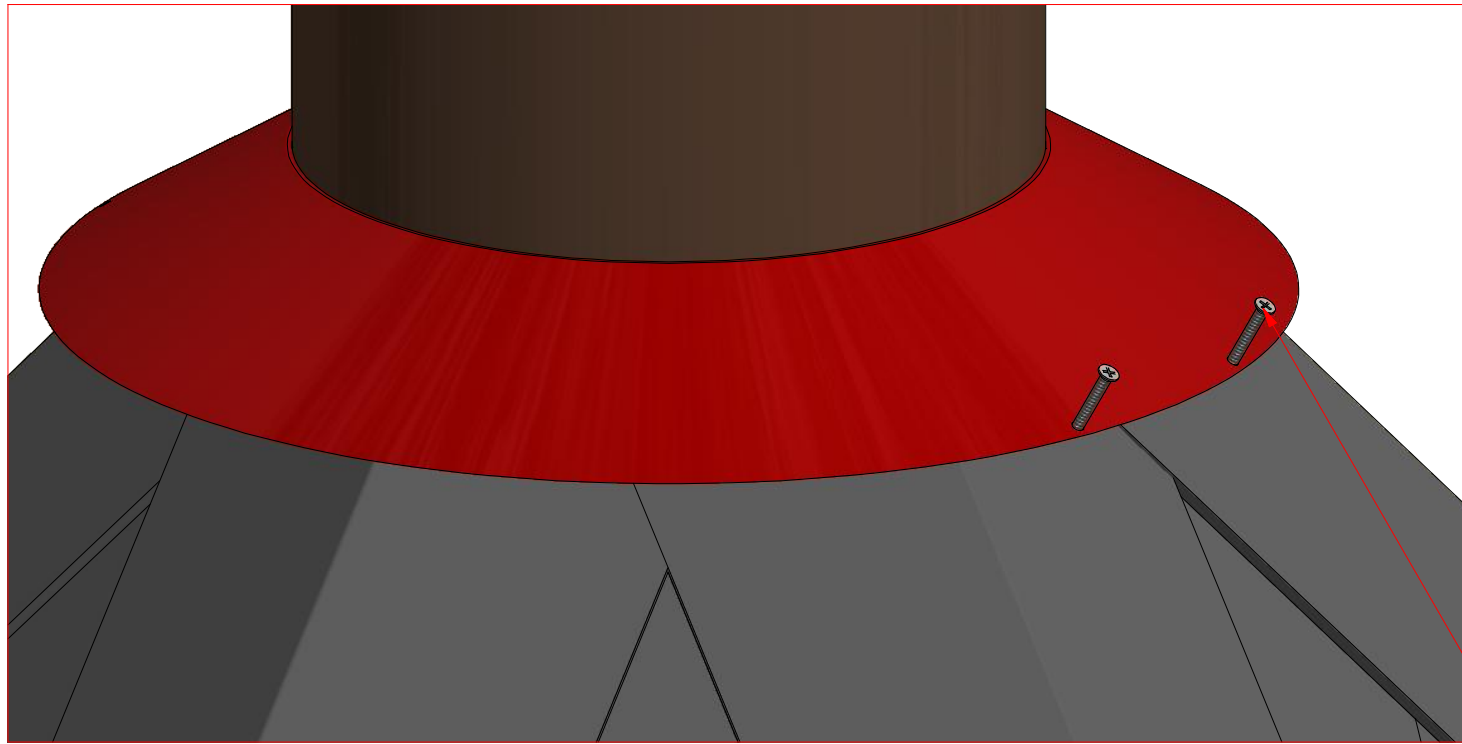

Luxury grill

Screws

1	V1	6x20	8 pcs
2	V5	M6	8 pcs

Luxury grill

Screws			
1	V4	6x65	1 pcs
2	V5	M6	1 pcs

Luxury grill

Screws

1	V6	4x35	12 pcs