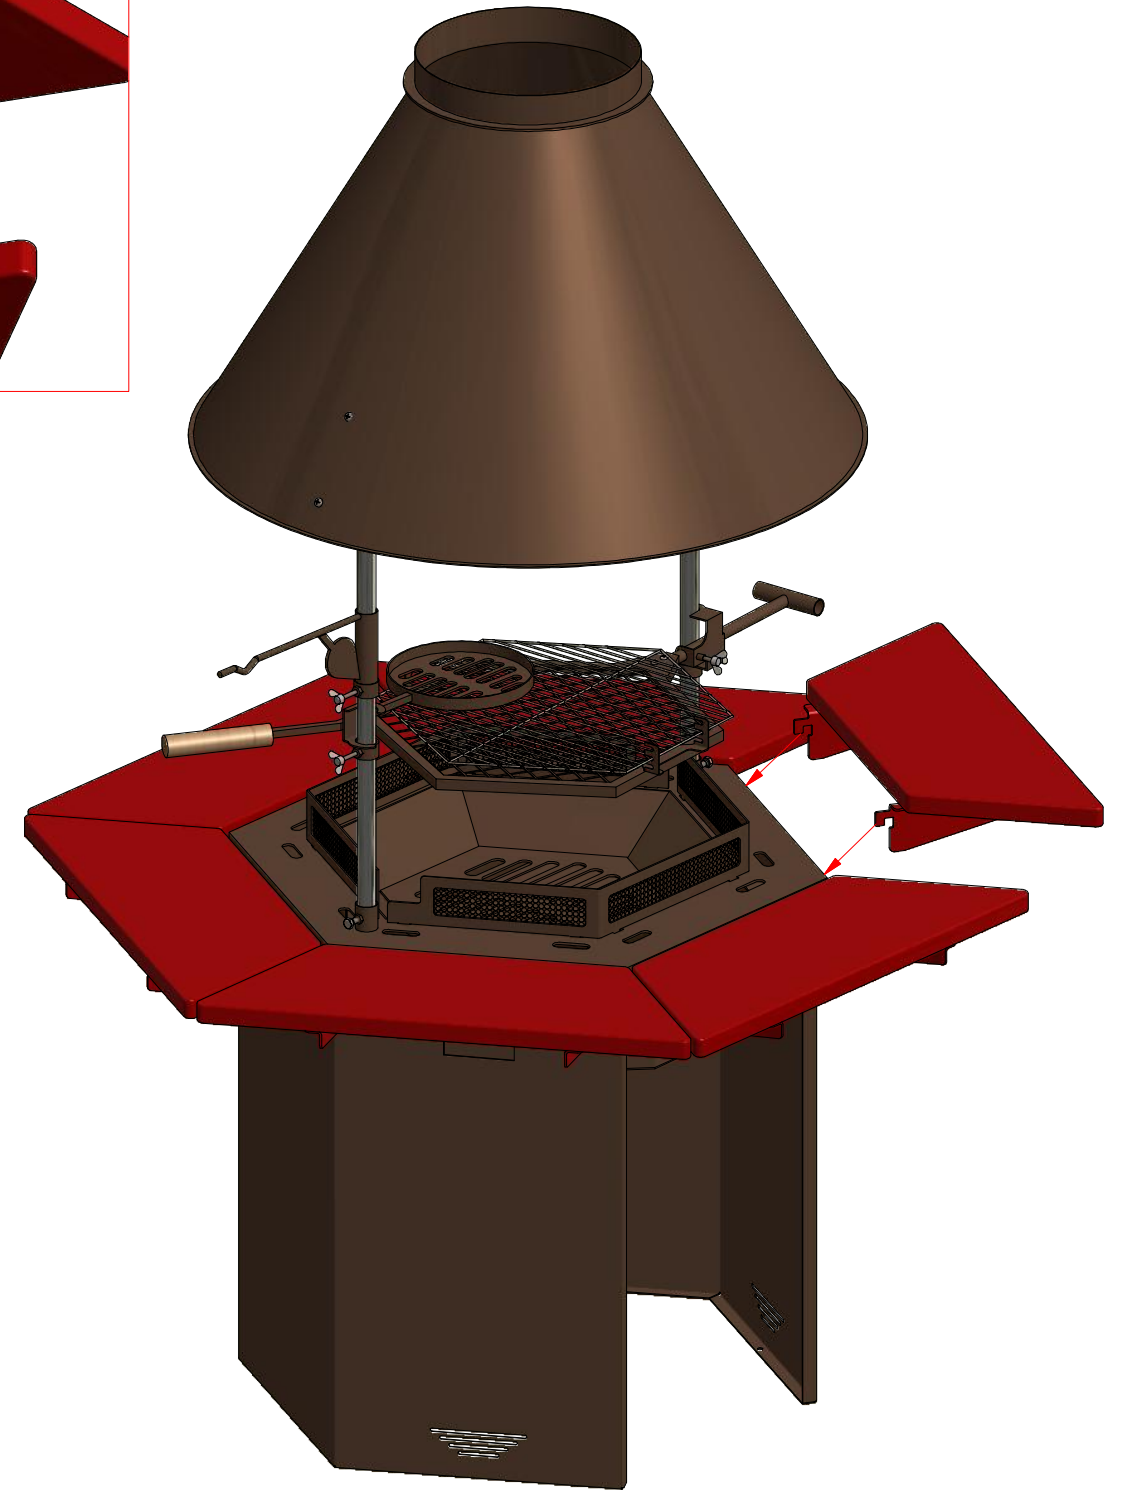

Screws			
1	V3	6x45	1 pcs

Luxury grill

Screws

1	V1	6x20	4 pcs

Luxury grill

Screws			
1	V6	3x30	48 pcs

Luxury grill

Screws