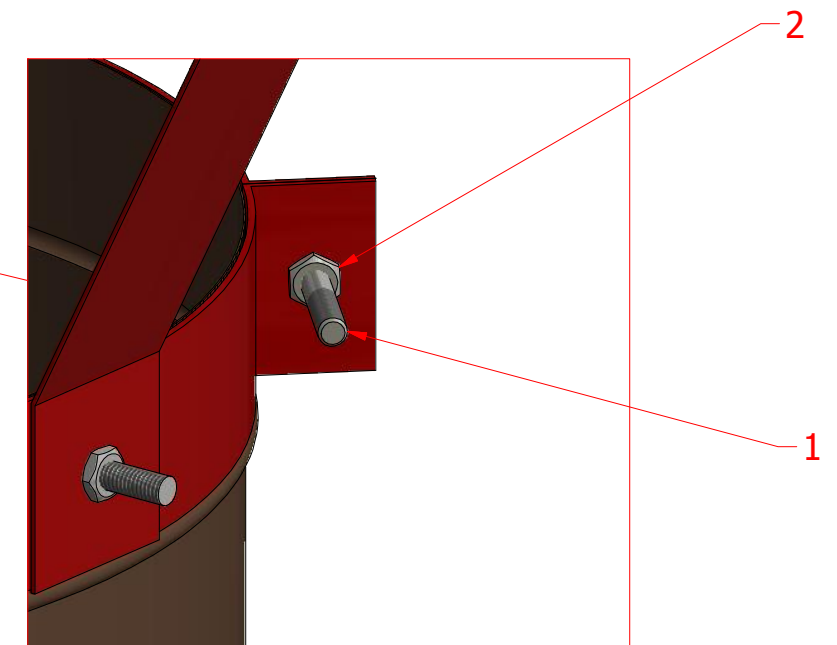

Luxury grill

Screws

1	V1	6x20	8 pcs
2	V5	M6	8 pcs

Luxury grill

Screws			
1	V4	6x65	1 pcs
2	V5	M6	1 pcs

Luxury grill

Screws

1	V6	4x35	12 pcs