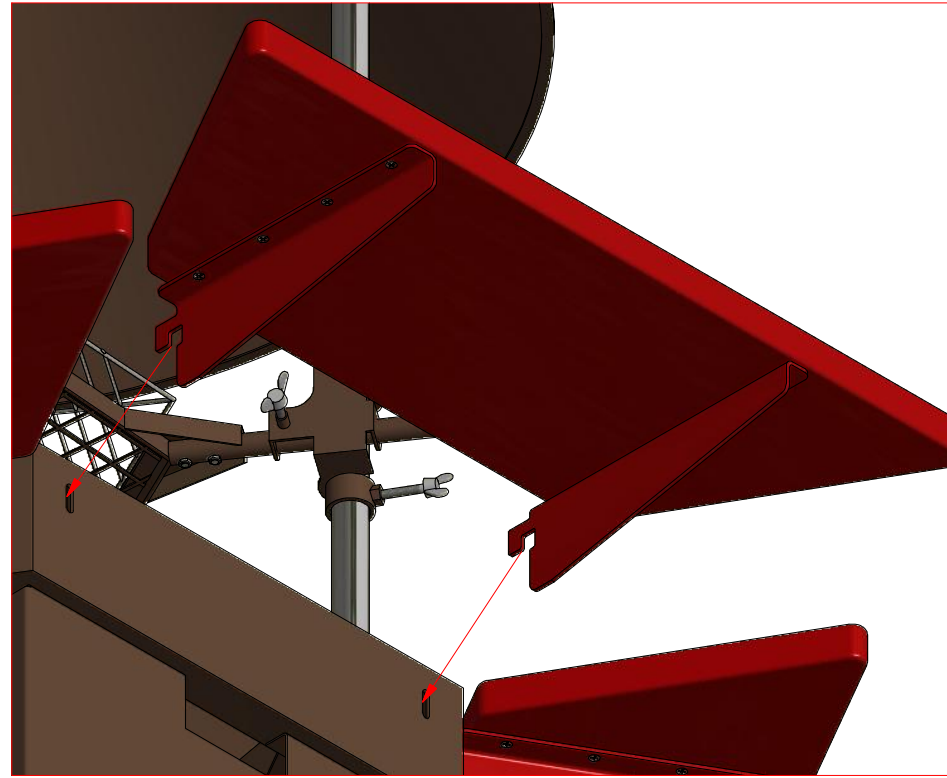

Screws			
1	V3	6x45	1 pcs

Luxury grill

Screws

1	V1	6x20	4 pcs

Luxury grill

Screws			
1	V6	3x30	48 pcs

Luxury grill

Screws

Luxury grill

Screws

1	V1	6x20	8 pcs
2	V5	M6	8 pcs

Luxury grill

Screws			
1	V4	6x65	1 pcs
2	V5	M6	1 pcs

Luxury grill

Screws

1	V6	4x35	12 pcs