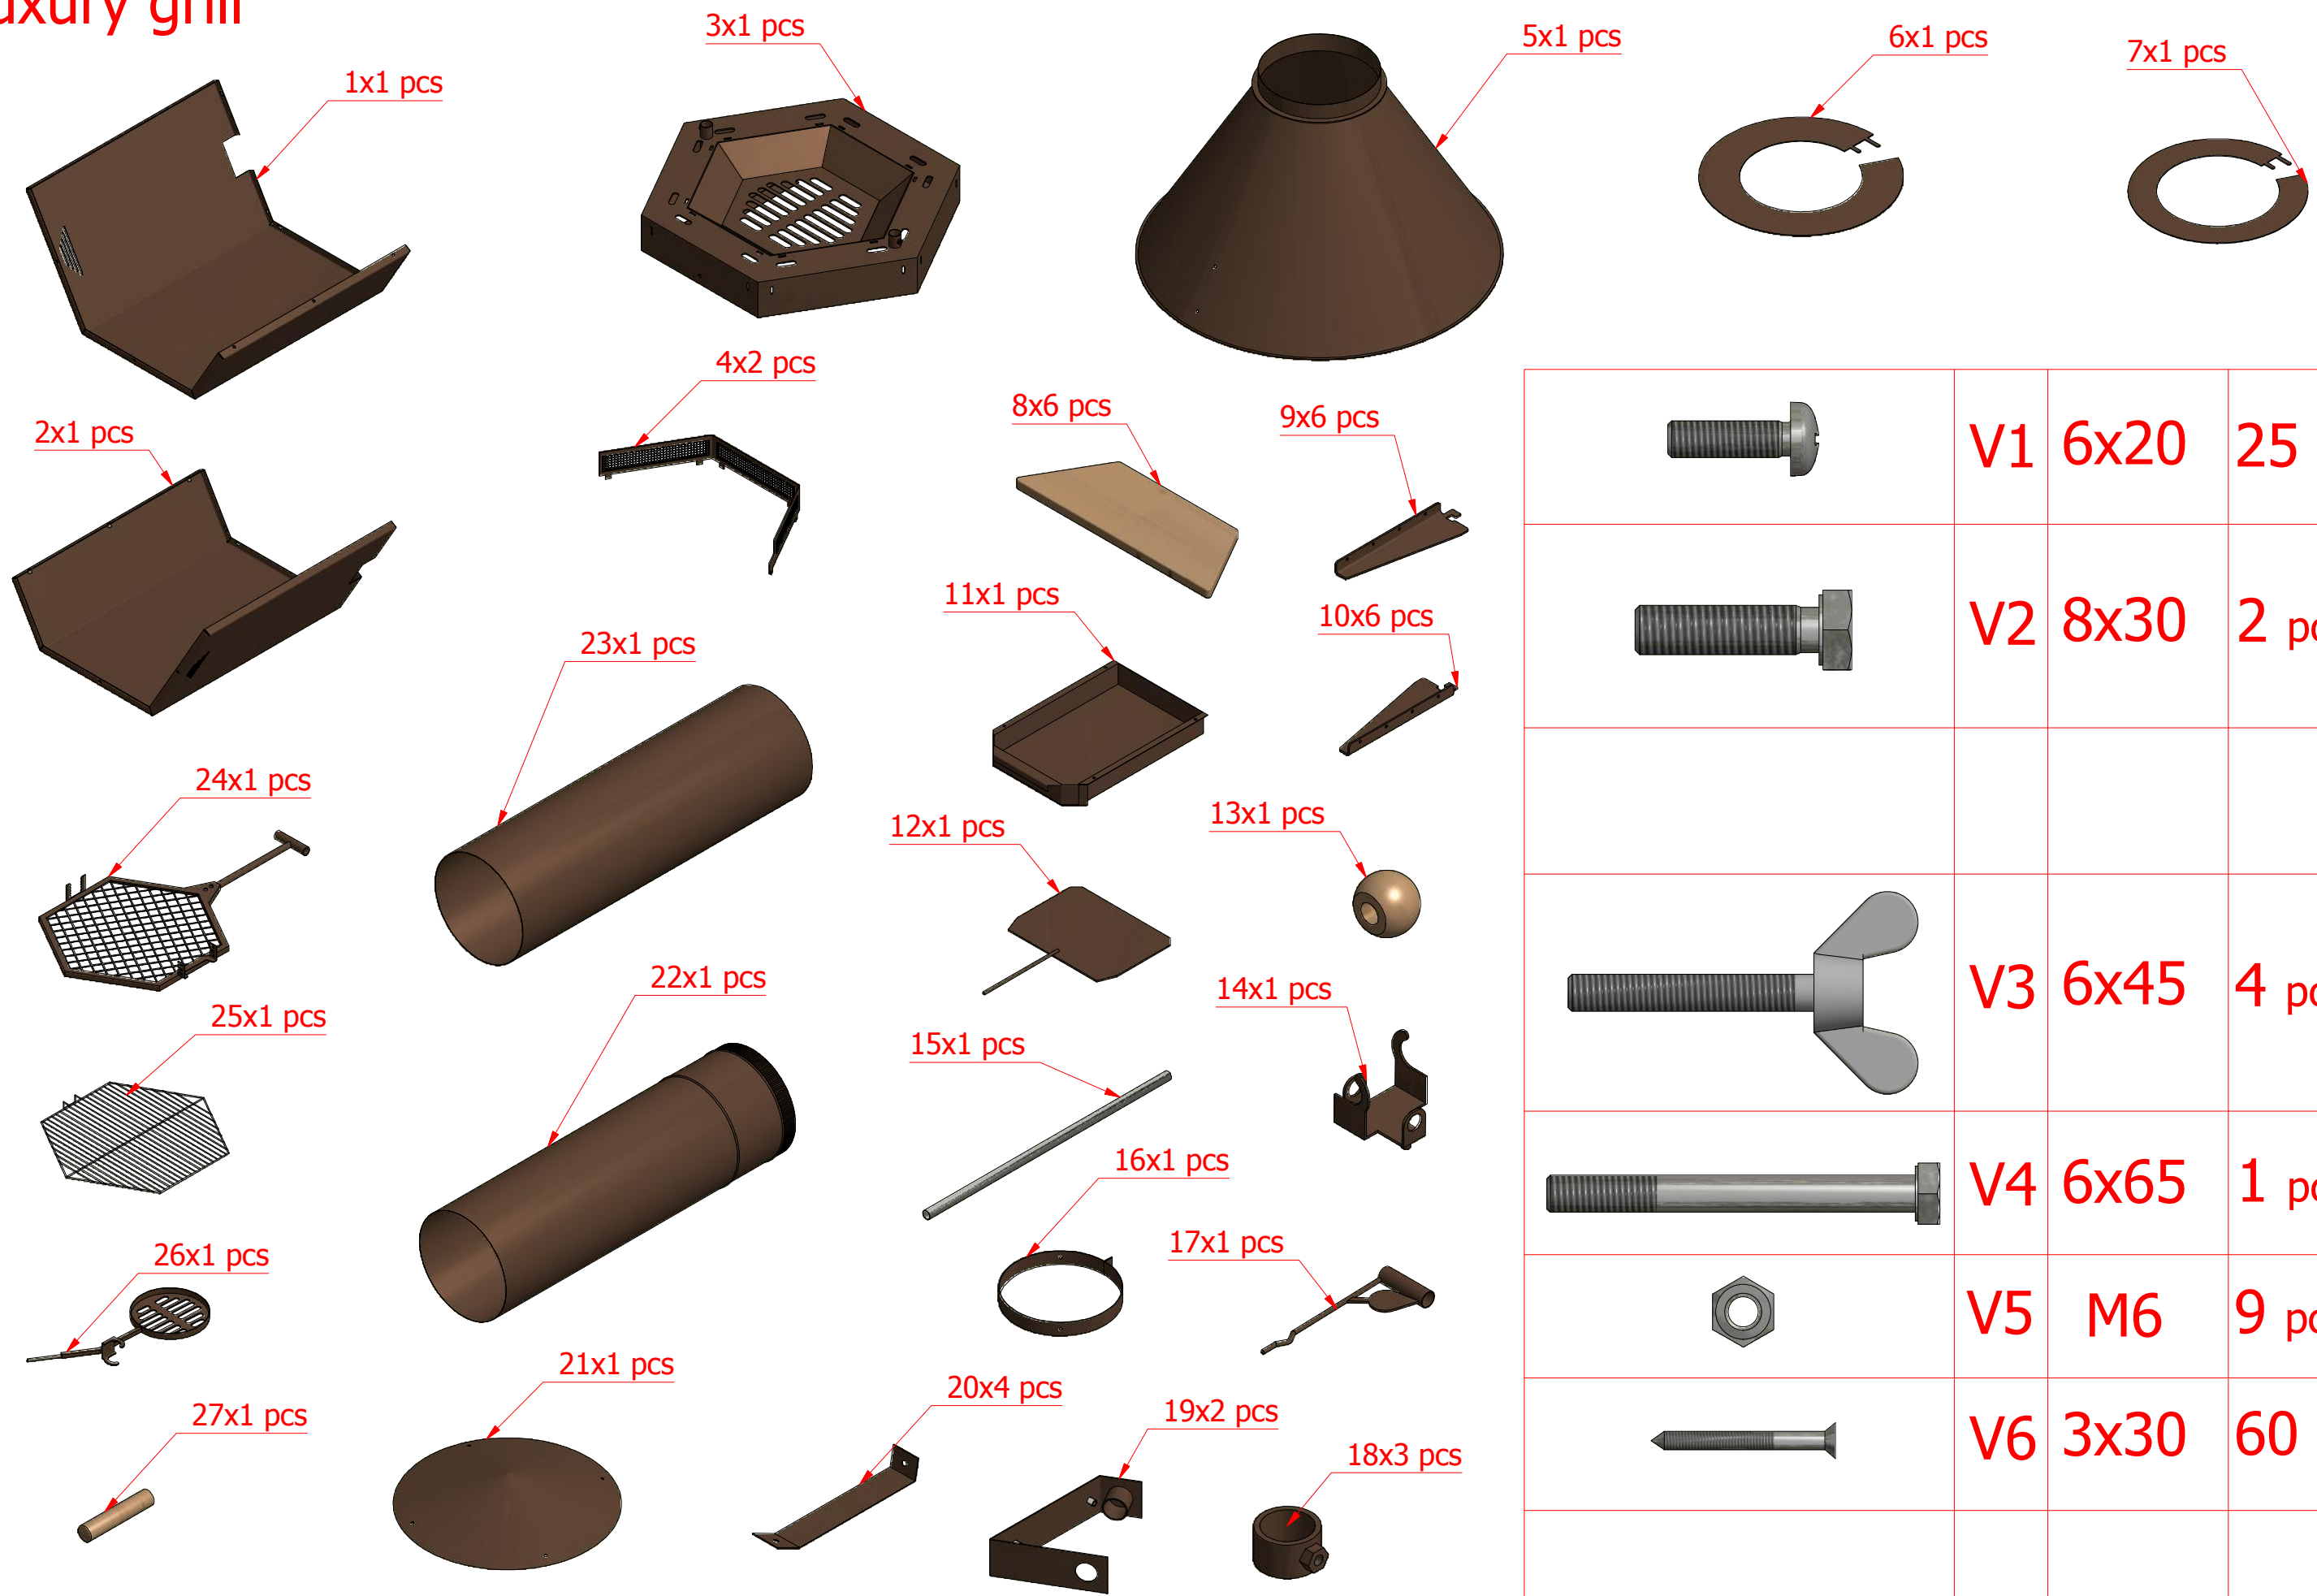

Luxury grill

Luxury grill

	V1	6x20	25 pcs
	V2	8x30	2 pcs
	V3	6x45	4 pcs
	V4	6x65	1 pcs
	V5	M6	9 pcs
	V6	3x30	60 pcs

Luxury grill

Screws

1	V1	6x20	3 pcs

Luxury grill

Screws

1	V1	6x20	10 pcs

Luxury grill

Screws

Luxury grill

Screws			
1	V3	6x45	3 pcs
2	V2	8x30	2 pcs

Luxury grill

Screws

Luxury grill

Screws			
1	V3	6x45	1 pcs

Luxury grill

Screws

1	V1	6x20	4 pcs

Luxury grill

Screws			
1	V6	3x30	48 pcs

Luxury grill

Screws

Luxury grill

Screws

1	V1	6x20	8 pcs
2	V5	M6	8 pcs

Luxury grill

Screws			
1	V4	6x65	1 pcs
2	V5	M6	1 pcs

Luxury grill

Screws

1	V6	4x35	12 pcs