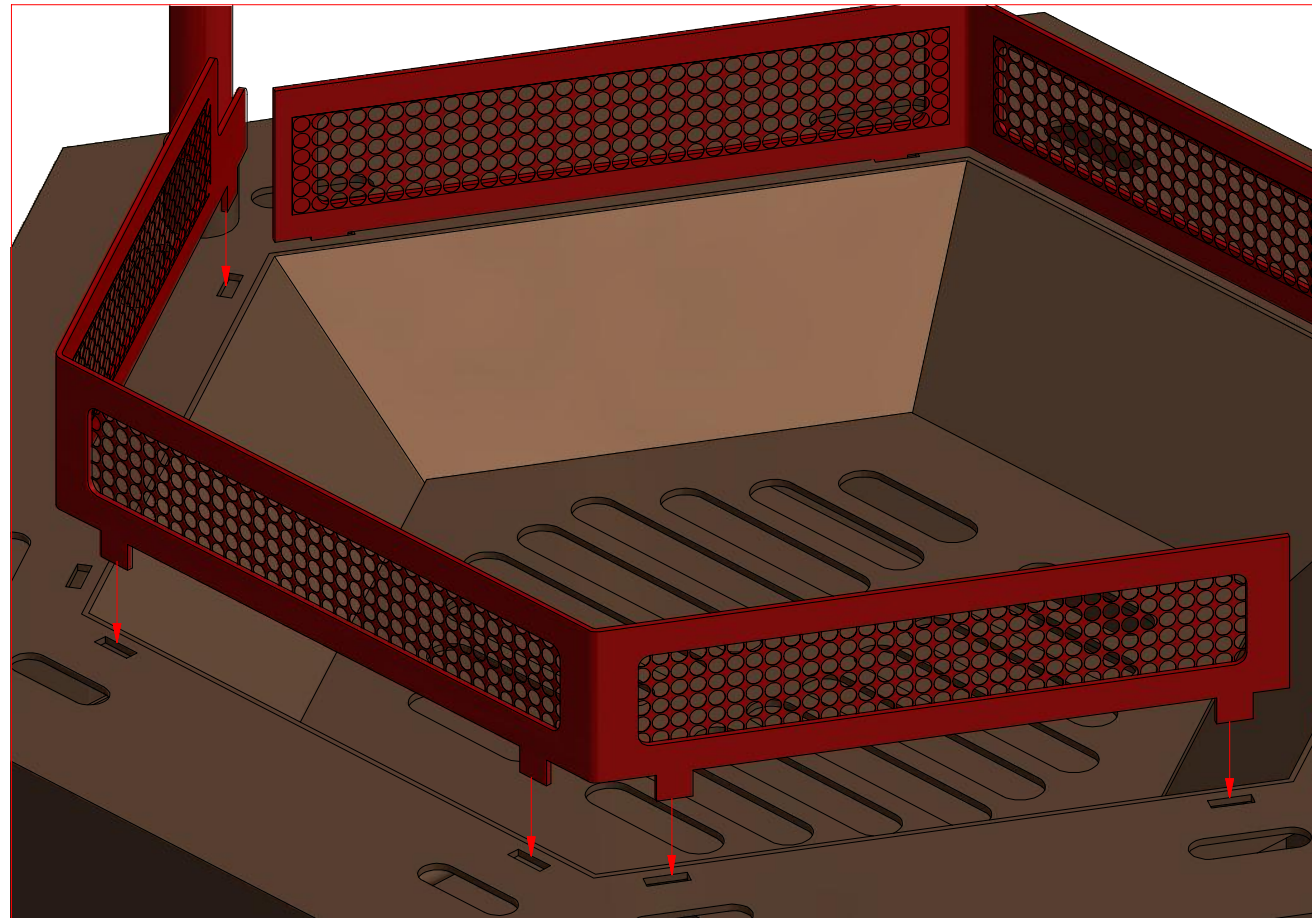

1	V1	6x20	10 pcs

Luxury grill

Screws

Luxury grill

Screws			
1	V3	6x45	3 pcs
2	V2	8x30	2 pcs

Luxury grill

Screws

Luxury grill