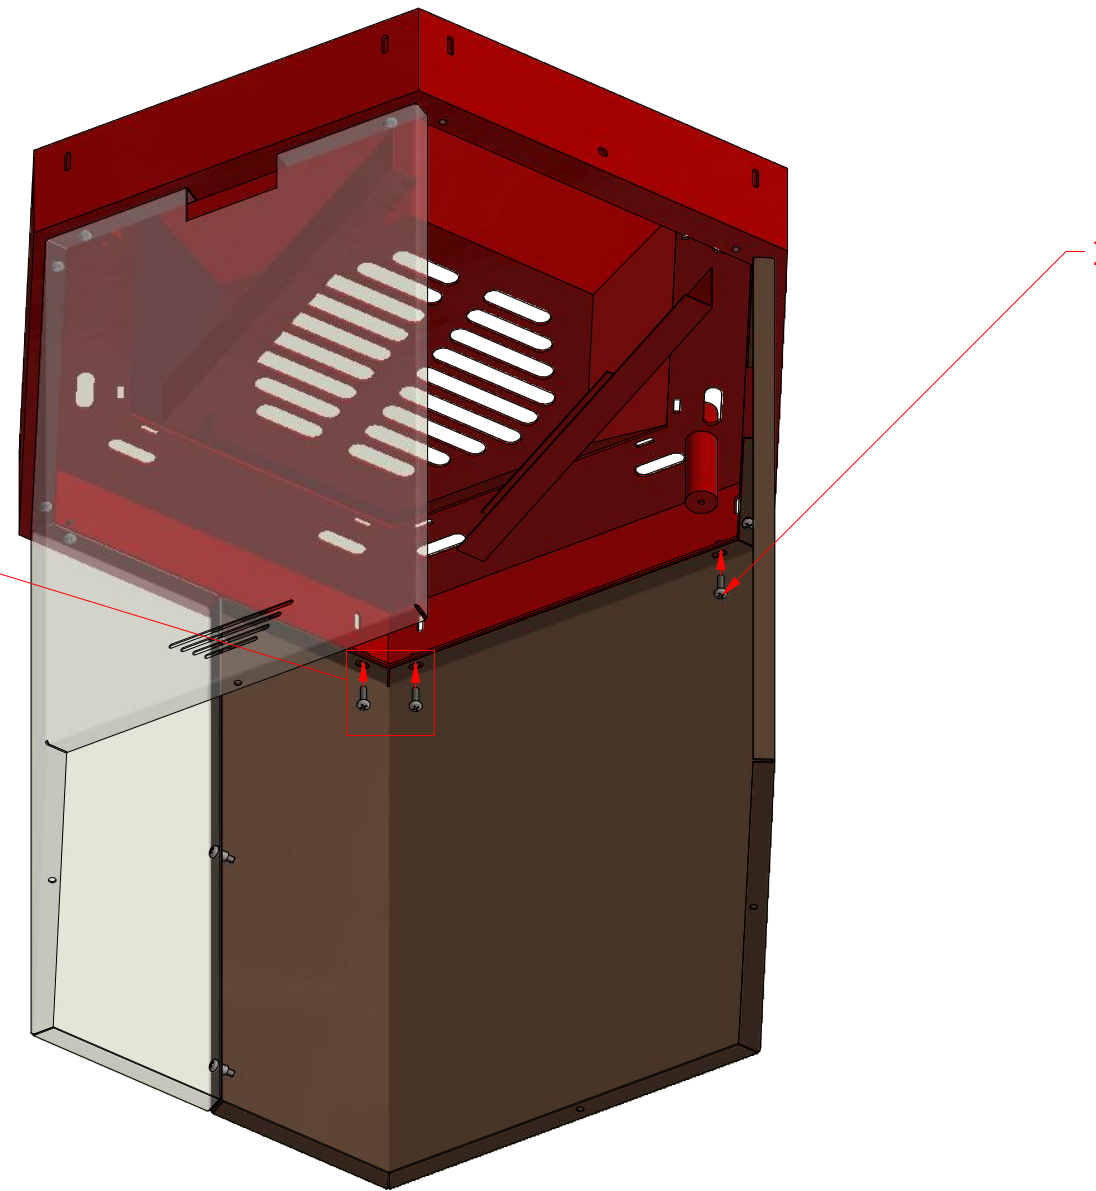

Luxury grill

Luxury grill

	V1	6x20	25 pcs
	V2	8x30	2 pcs
	V3	6x45	4 pcs
	V4	6x65	1 pcs
	V5	M6	9 pcs
	V6	3x30	60 pcs

Luxury grill

Screws

1	V1	6x20	3 pcs

Luxury grill

Screws

1	V1	6x20	10 pcs

Luxury grill

Screws

Luxury grill

Screws			
1	V3	6x45	3 pcs
2	V2	8x30	2 pcs

Luxury grill

Screws

Luxury grill