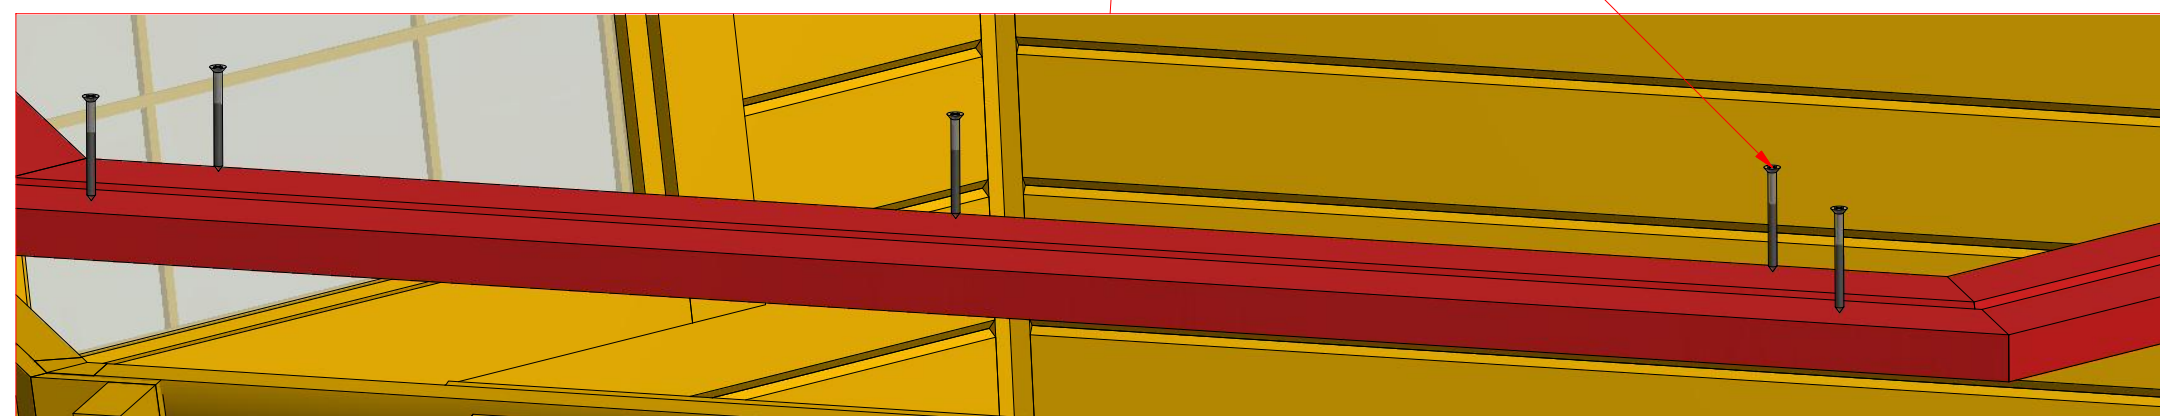

Exclusive Grill cabin 9,2 m²

Screws

1	S2	4x70	43