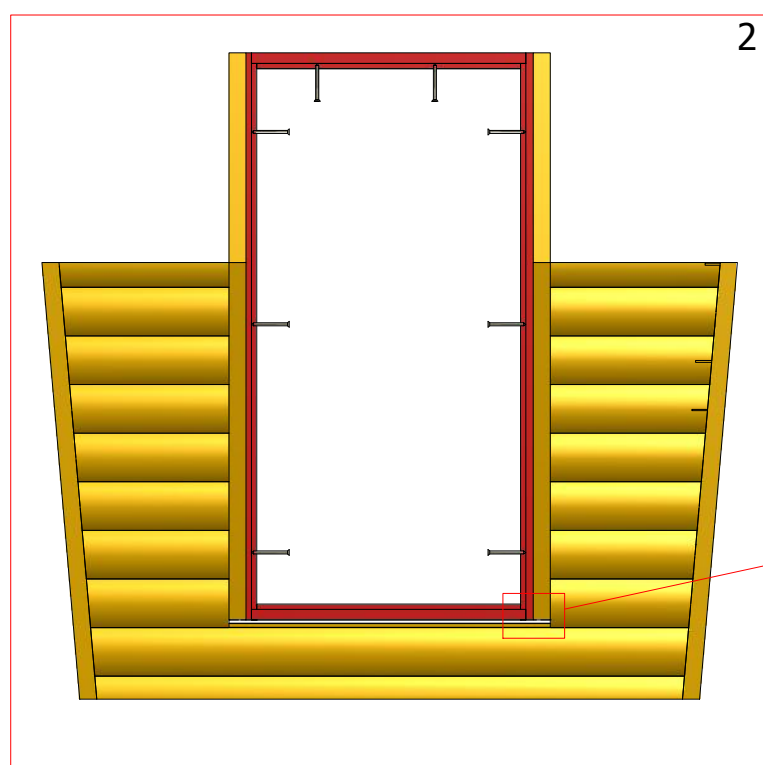

1

Exclusive Grill cabin 9,2 m²

Screws

1	S2	4x70	8 pcs
2	S3	3.5x45	4 pcs

Exclusive Grill cabin 9,2 m²

Screws

1	S2	4x70	8 pcs

18