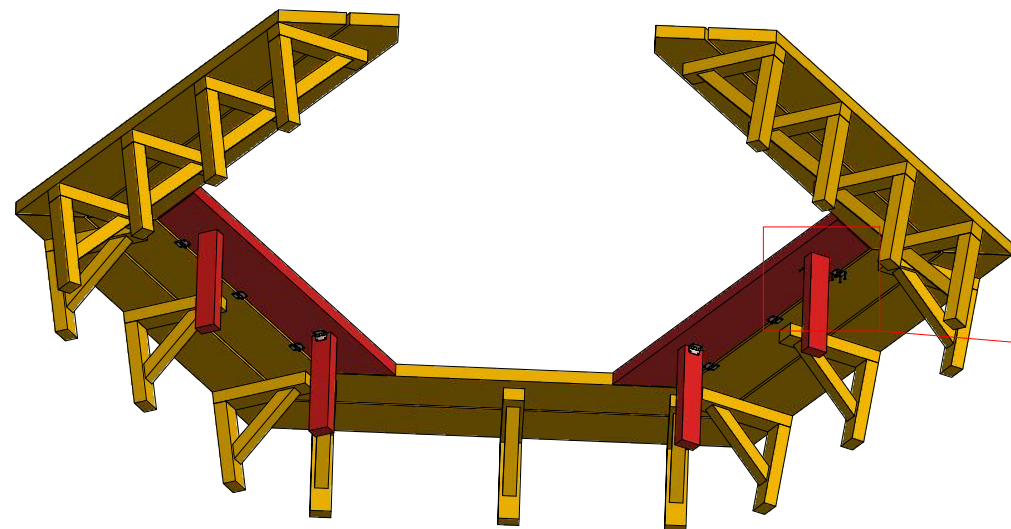

Exclusive Grill cabin 9,2 m²

Screws

1	S2	4x70	34 pcs

Exclusive Grill cabin 9,2 m²

Screws

1	S2	4x70	40 pcs
1	S4	3x30	40 pcs

Exclusive Grill cabin 9,2 m²

Screws

1	S3	3.5x45	41 pcs

1

Exclusive Grill cabin 9,2 m²

Screws

1	S3	3.5x45	41 pcs
---	----	--------	--------

Exclusive Grill cabin 9,2 m²

Screws

1	S3	3.5x45	8 pcs