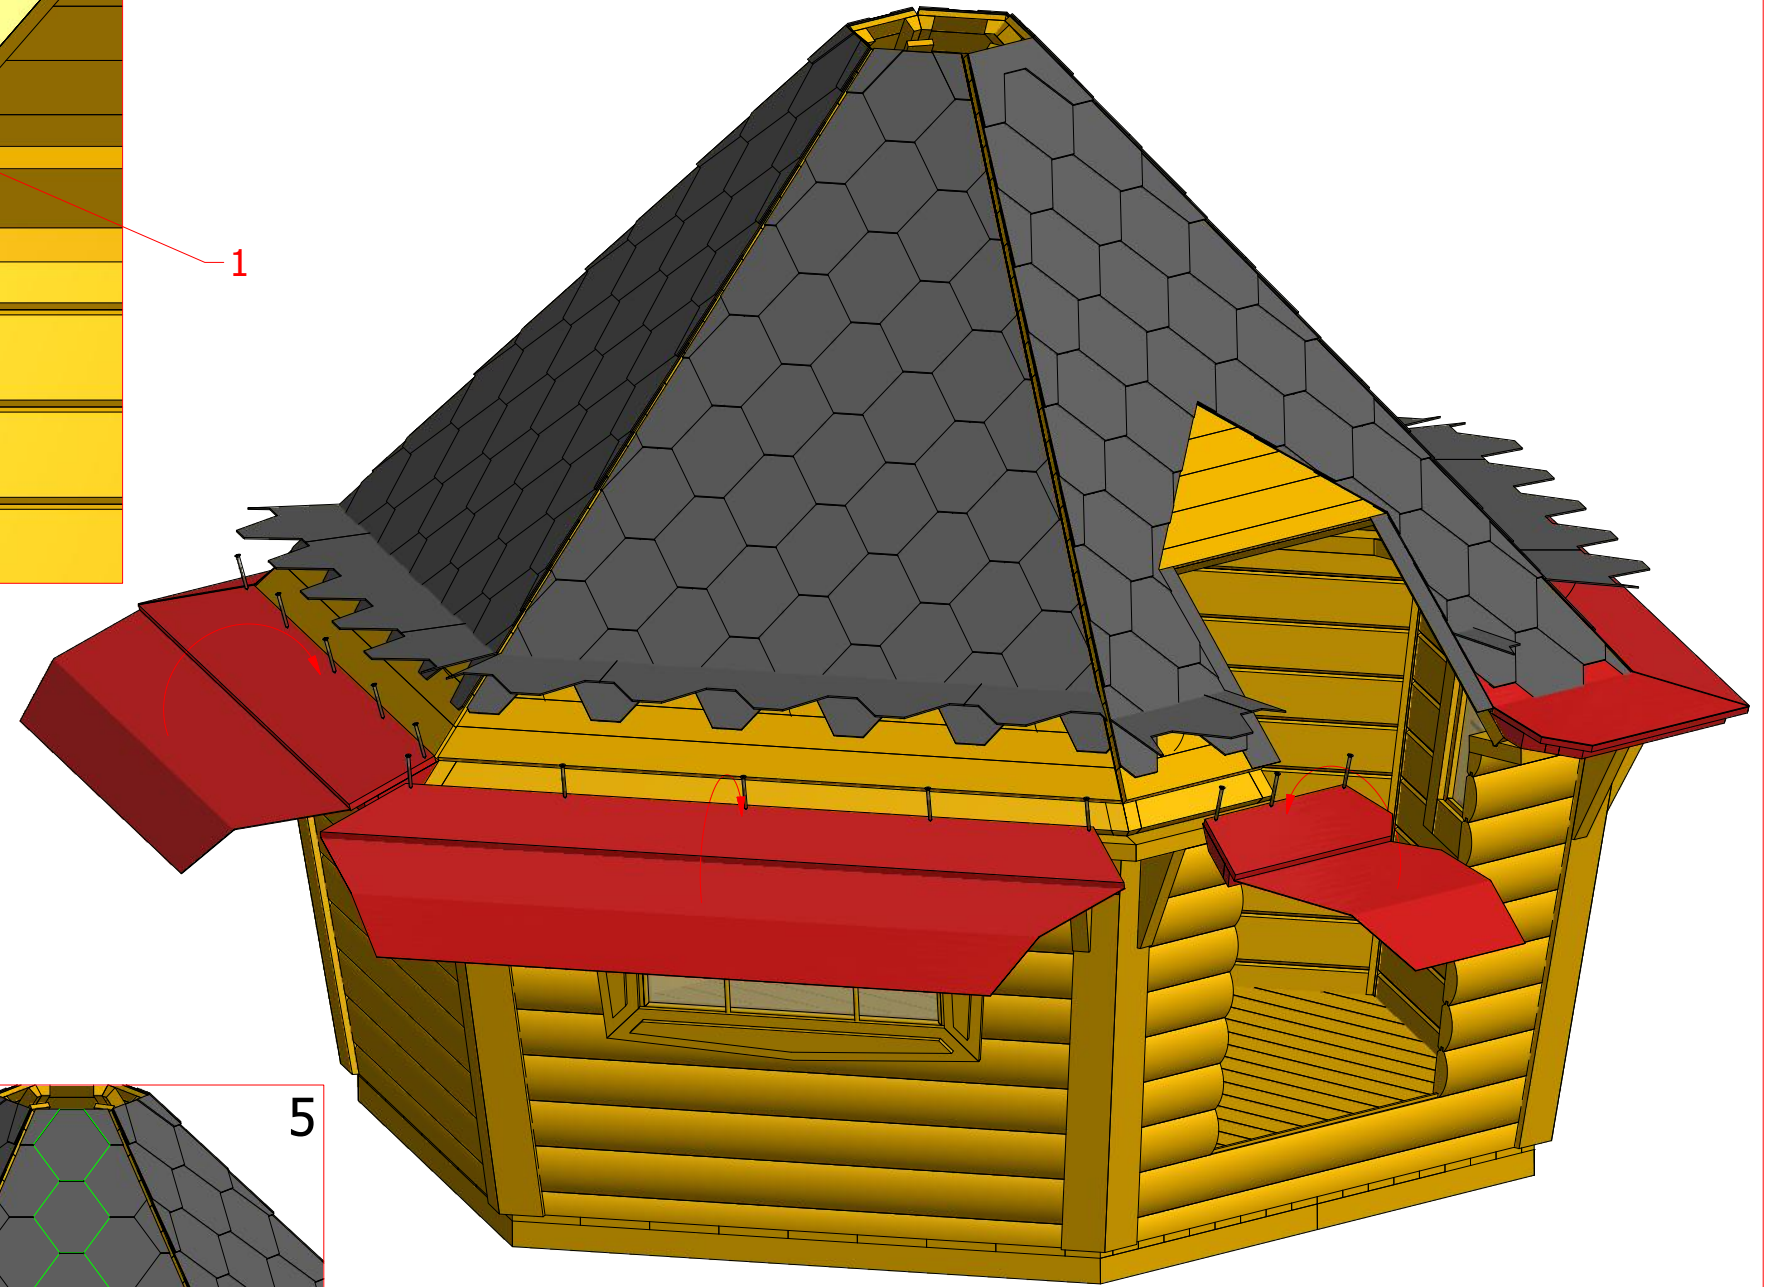

Screws

1	S2	4x70	43
---	----	------	----

Exclusive Grill cabin 9,2 m²

Screws

1	S2	4x70	43 pcs

Exclusive Grill cabin 9,2 m²

Screws

1	S2	4x70	31 pcs