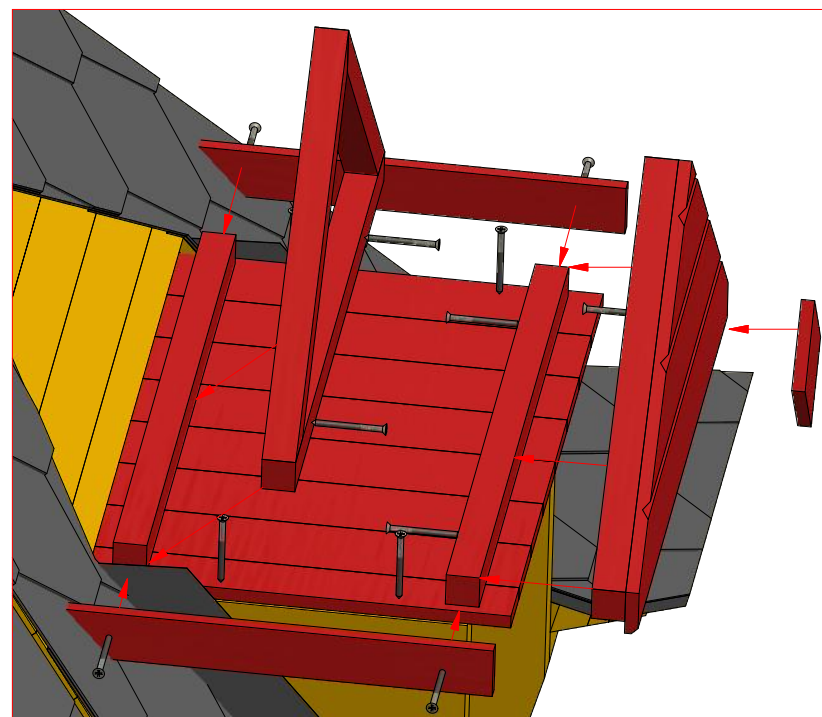

Exclusive Grill cabin 9,2 m²

Screws

1	S2	4x70	14 pcs

Exclusive Grill cabin 9,2 m²

Screws

Exclusive Grill cabin 9,2 m²

Screws

1	S2	4x70	17 pcs

1

Exclusive Grill cabin 9,2 m²

Screws

1	S2	4x70	8 pcs
2	S3	3.5x45	4 pcs

Exclusive Grill cabin 9,2 m²

Screws

1	S2	4x70	8 pcs

18