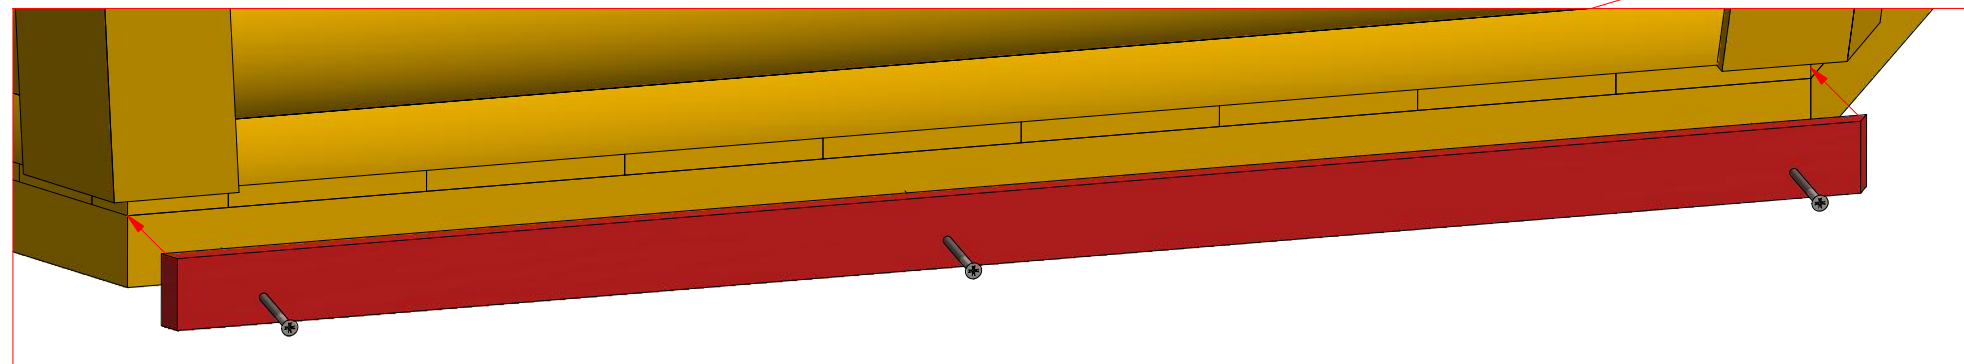

1	S3	3.5x45	41 pcs

1

Exclusive Grill cabin 9,2 m²

Screws

1	S3	3.5x45	41 pcs
---	----	--------	--------

Exclusive Grill cabin 9,2 m²

Screws

1	S3	3.5x45	8 pcs