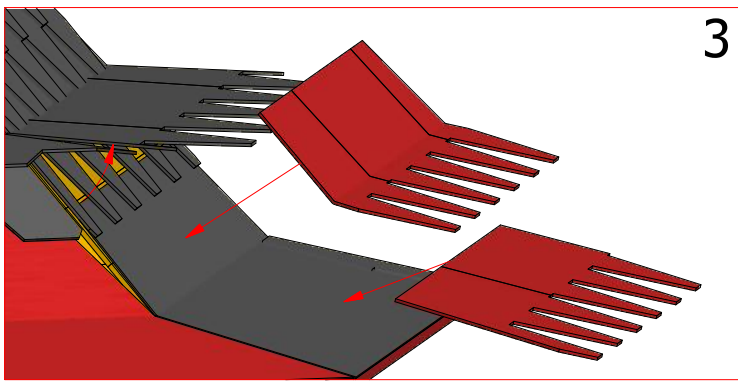

Screws

1	S2	4x70	43
---	----	------	----

Exclusive Grill cabin 9,2 m²

Screws

1	S2	4x70	43 pcs

Exclusive Grill cabin 9,2 m²

Screws

1	S2	4x70	31 pcs