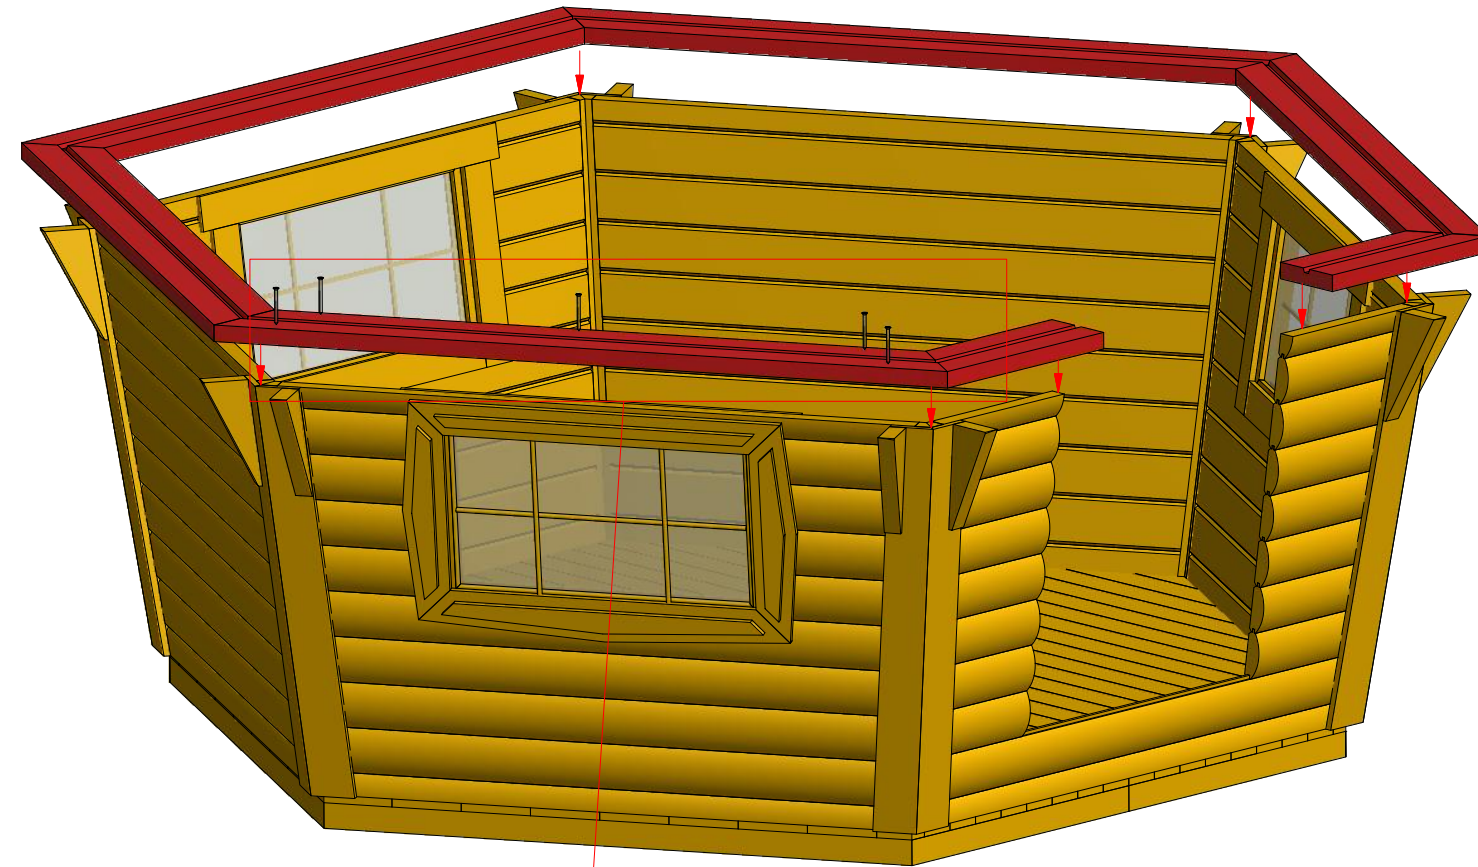

Exclusive Grill cabin 9,2 m²

Screws

1	S2	4x70	43