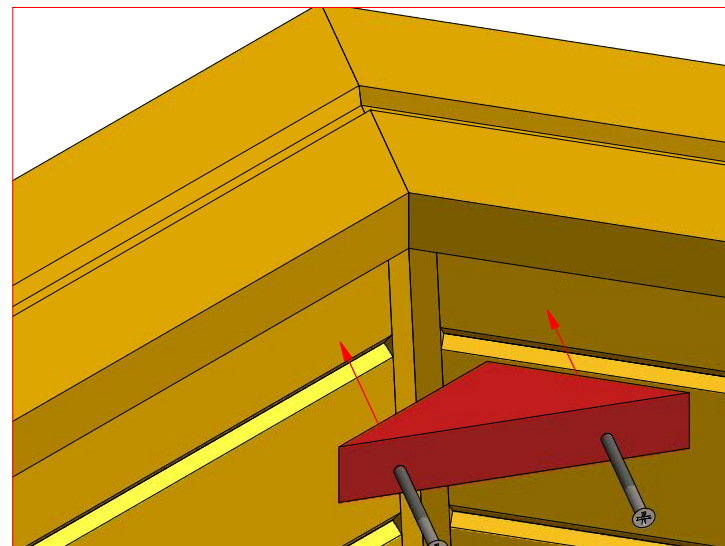

Exclusive Grill cabin 9,2 m²

Screws

1	S2	4x70	43