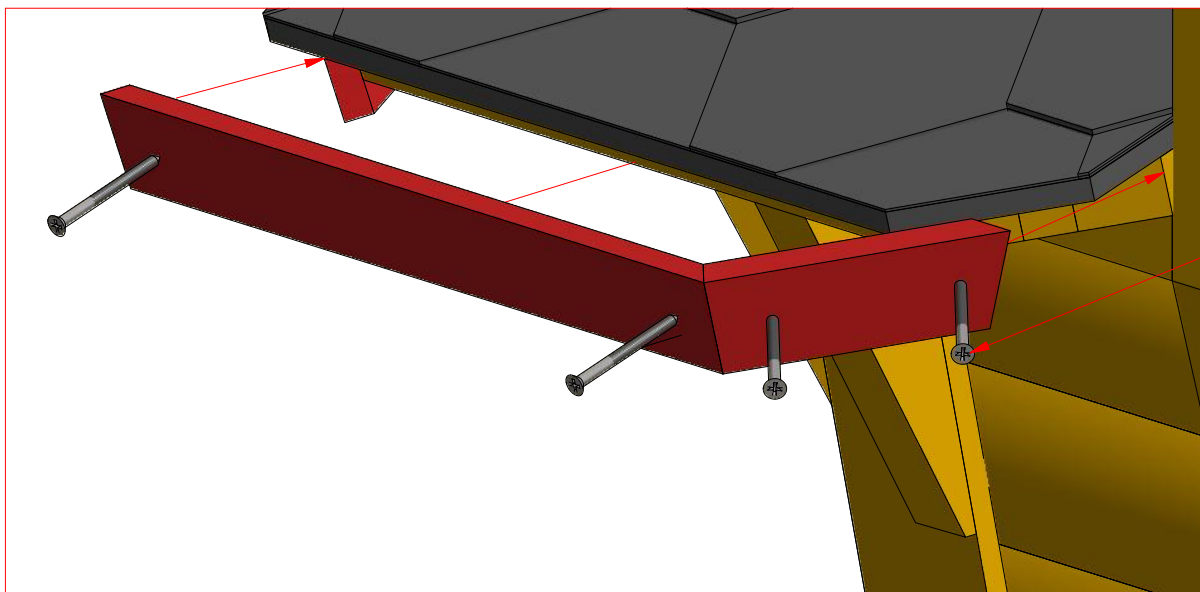

1	S3	3.5x45	41 pcs

1

Exclusive Grill cabin 9,2 m²

Screws

1	S3	3.5x45	41 pcs
---	----	--------	--------

Exclusive Grill cabin 9,2 m²

Screws

1	S3	3.5x45	8 pcs

1

Exclusive Grill cabin 9,2 m²

Screws

1	V1	2.5x25	

30

Exclusive Grill cabin 9,2 m²

Screws

1	S2	4x70	3 pcs