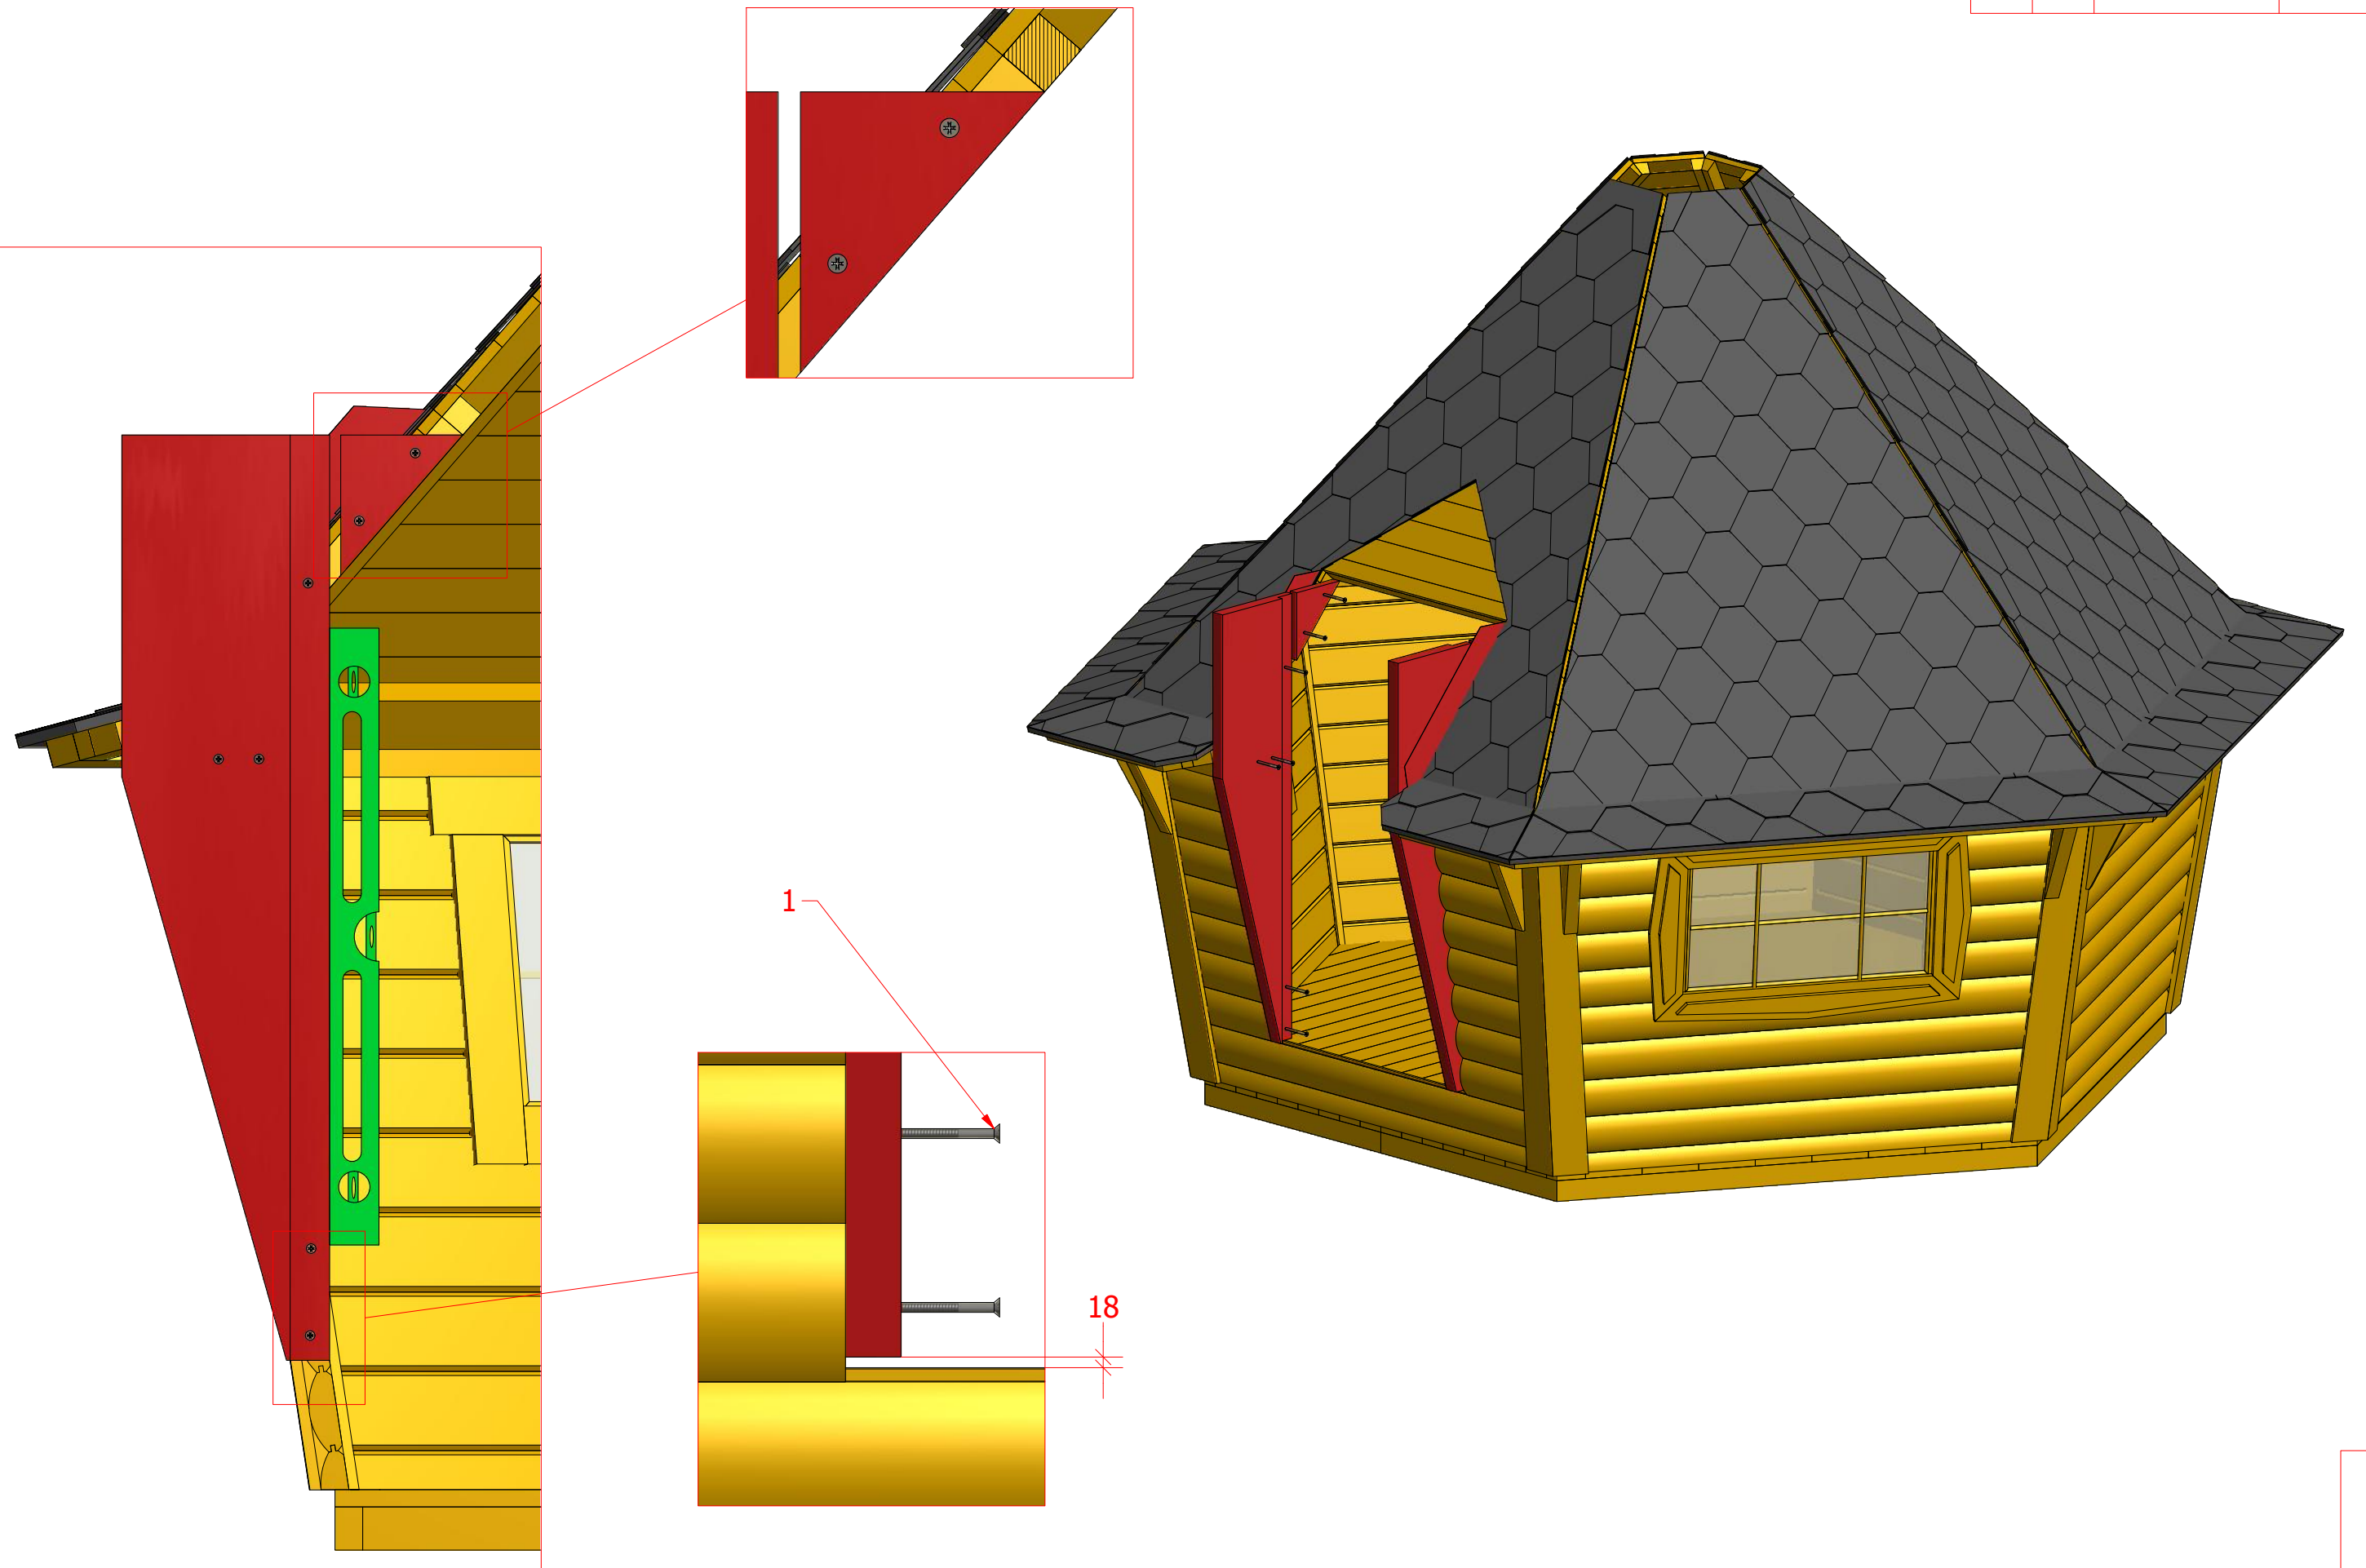

Exclusive Grill cabin 9,2 m²

Screws

1	S2	4x70	14 pcs