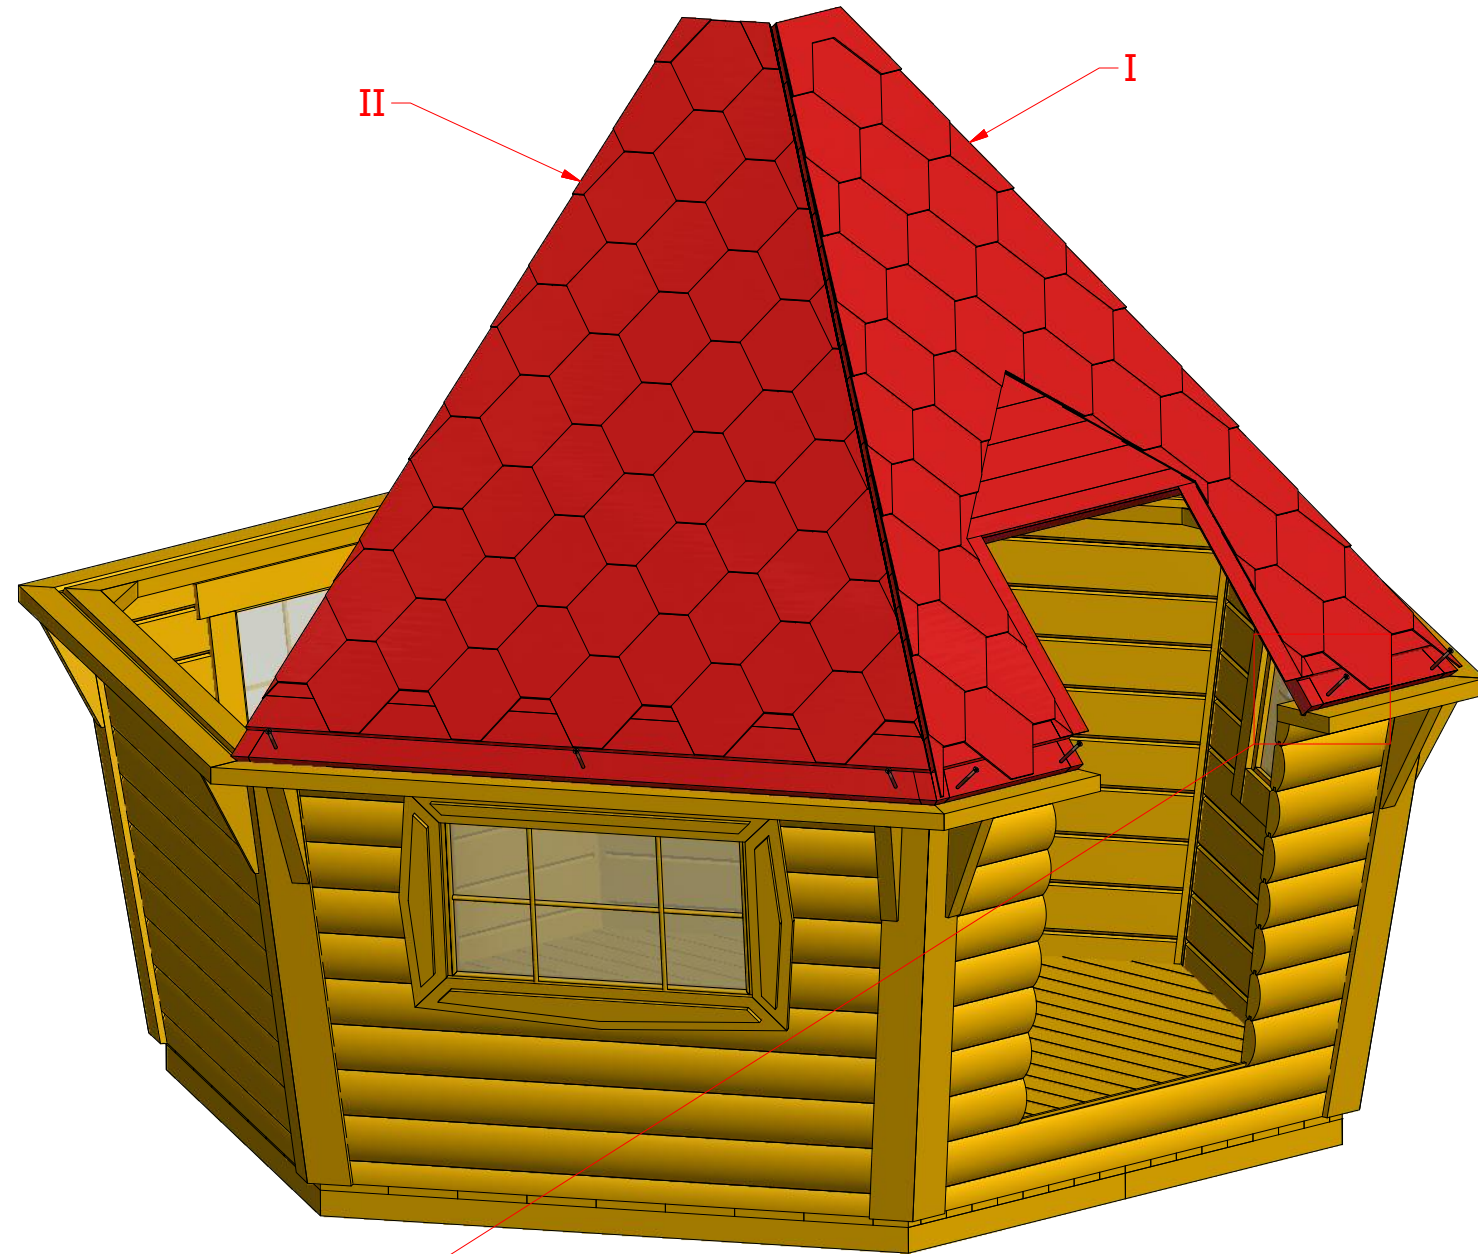

Screws

1	S2	4x70	43
---	----	------	----

Exclusive Grill cabin 9,2 m²

Screws

1	S2	4x70	43 pcs

Exclusive Grill cabin 9,2 m²

Screws

1	S2	4x70	31 pcs