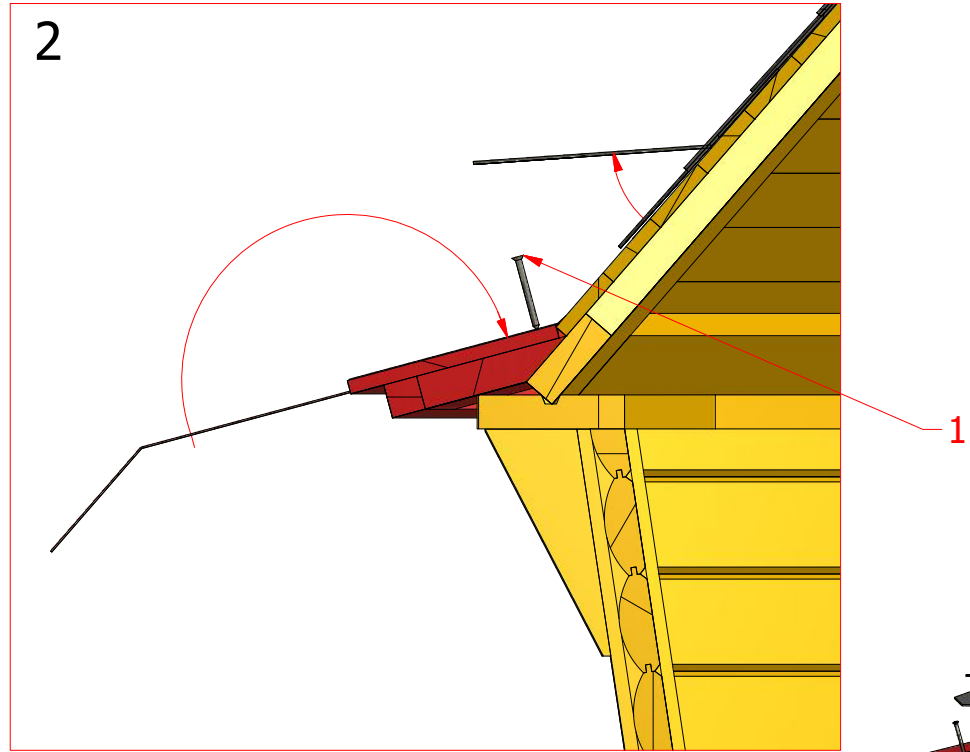

Screws

1	S2	4x70	43
---	----	------	----

Exclusive Grill cabin 9,2 m²

Screws

1	S2	4x70	43 pcs

Exclusive Grill cabin 9,2 m²

Screws

1	S2	4x70	31 pcs