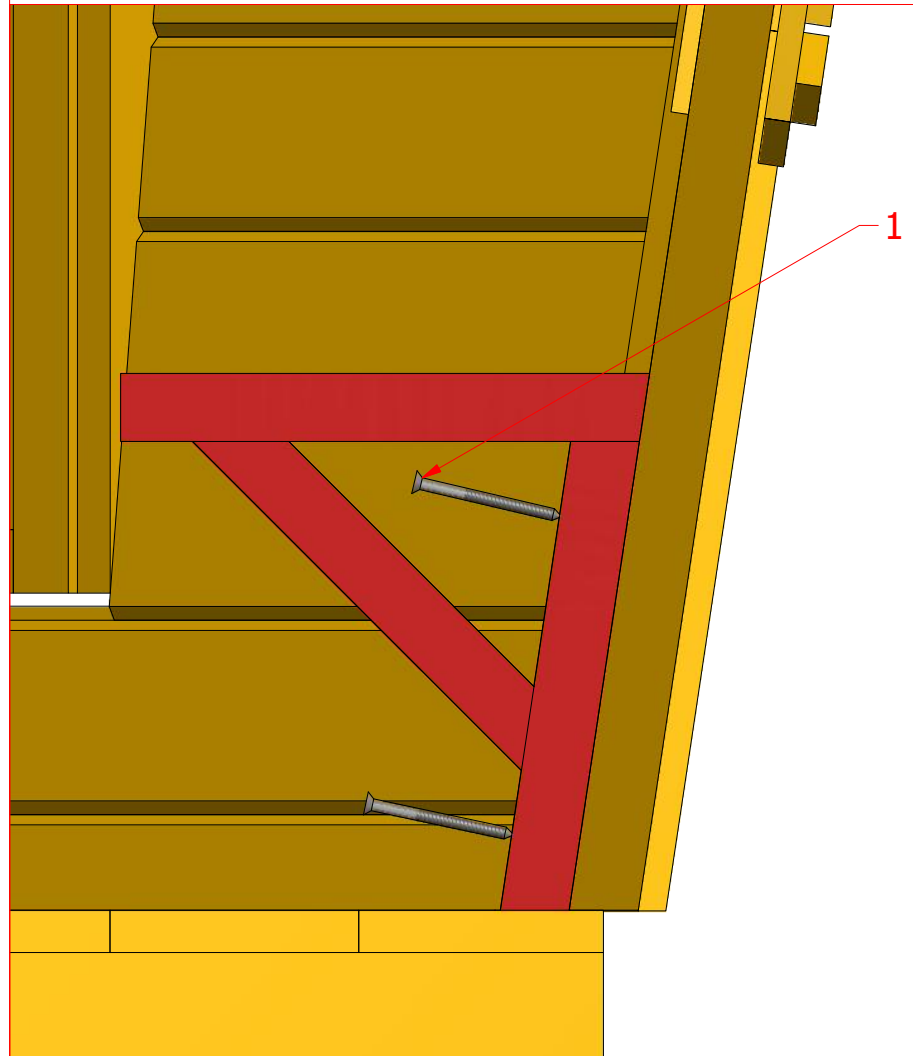

Exclusive Grill cabin 9,2 m²

Screws

1	S2	4x70	34 pcs