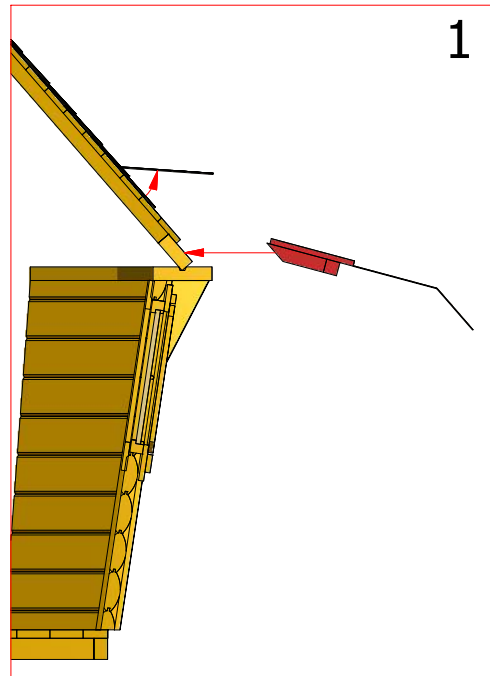

Screws

1	S2	4x70	43
---	----	------	----

Exclusive Grill cabin 9,2 m²

Screws

1	S2	4x70	43 pcs

Exclusive Grill cabin 9,2 m²

Screws

1	S2	4x70	31 pcs