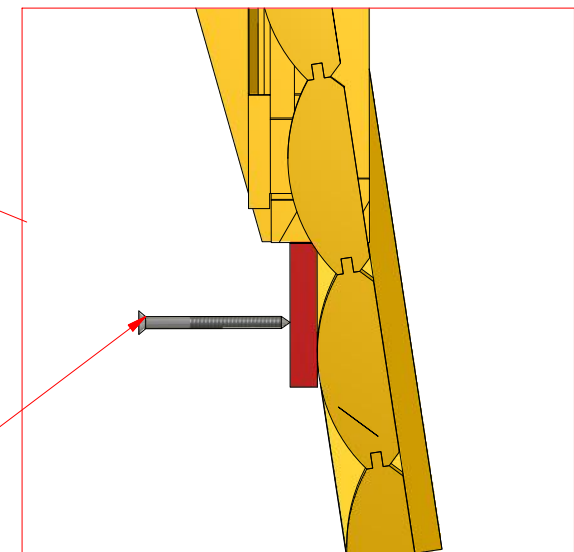

1	S3	3.5x45	41 pcs

1

Exclusive Grill cabin 9,2 m²

Screws

1	S3	3.5x45	41 pcs
---	----	--------	--------

Exclusive Grill cabin 9,2 m²

Screws

1	S3	3.5x45	8 pcs

1

Exclusive Grill cabin 9,2 m²

Screws

1	V1	2.5x25	

30

Exclusive Grill cabin 9,2 m²

Screws

1	S2	4x70	3 pcs