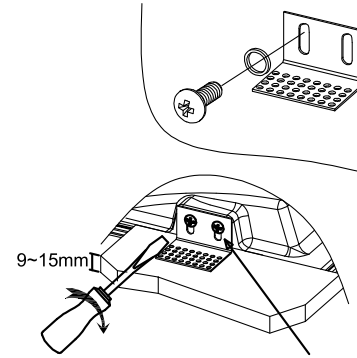

famlights

Einbauleuchte MARINA

1

OFF

2

Adjustable perforated bracket

3

4