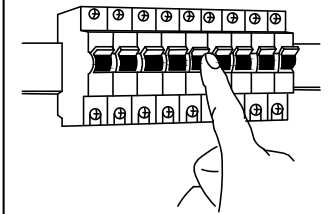

famlights

Einbauleuchte MARINA

1

OFF

2

Adjustable perforated bracket

3

4

5

6

7

ON