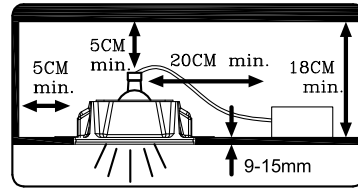

famlights

Einbauleuchte MARINA

1

OFF

2

Adjustable perforated bracket

3

4