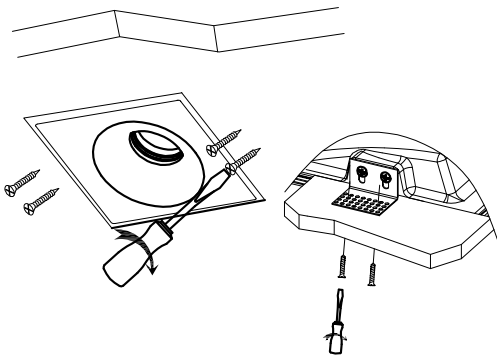

famlights

Einbauleuchte MARINA

1

OFF

2

Adjustable perforated bracket

3

4