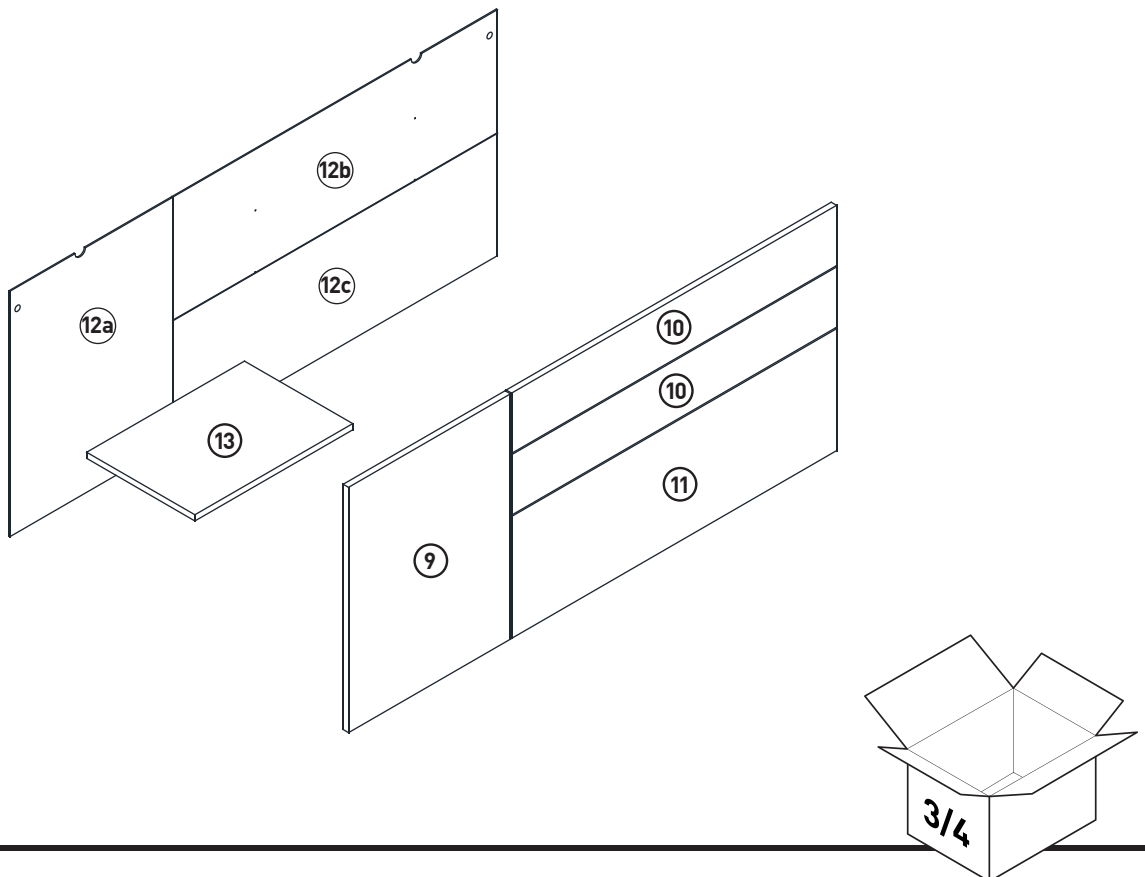

SIDEBOARD

LeHF 1-2-3-4 MODUL F

1660x420x730mm

SERVICEKARTE

Beutel no.1 F

Beutel no.2 F

Beutel no.3 F

Beutel no.4 F