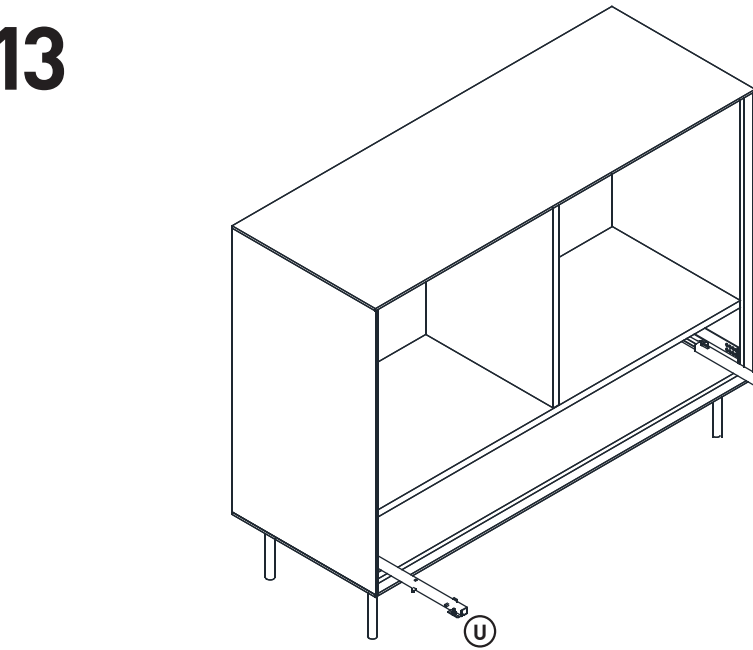

13

Ⓛ x4 ⓔ x12 Ⓚ x2 $\varnothing 3.5 \times 13 \text{mm}$