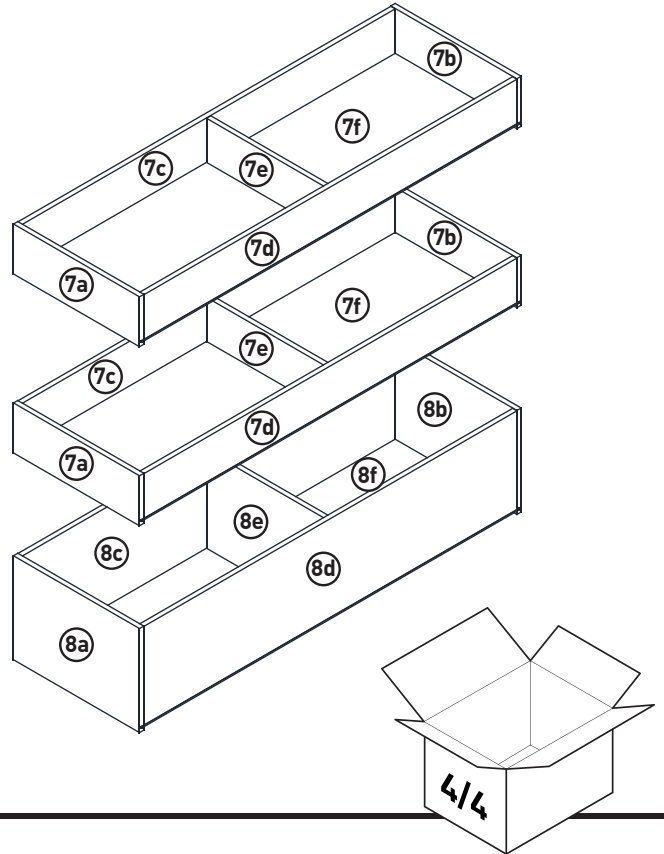

SIDEBOARD

LeHF 1-2-3-4 MODUL F

1660x420x730mm

SERVICEKARTE

Beutel no.1 F

Beutel no.2 F

Beutel no.3 F

Beutel no.4 F