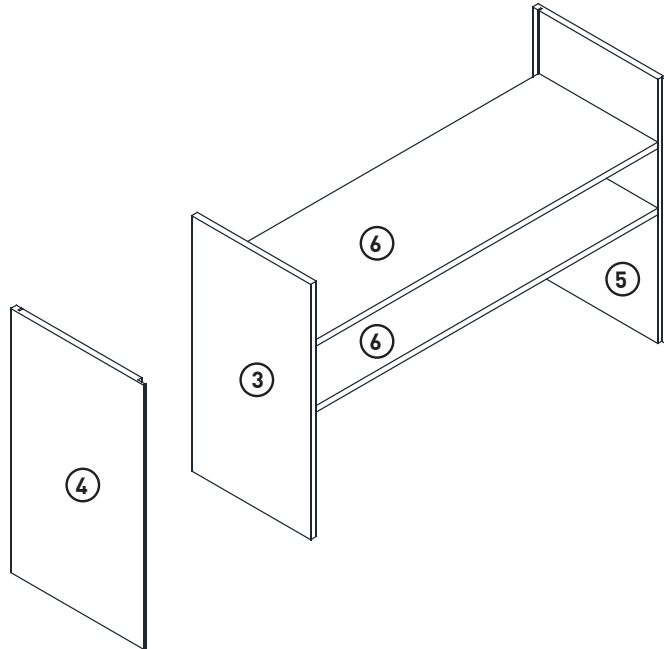

SIDEBOARD

LeHF 1-2-3-4 MODUL F

1660x420x730mm

SERVICEKARTE

Beutel no.1 F

Beutel no.2 F

Beutel no.3 F

Beutel no.4 F