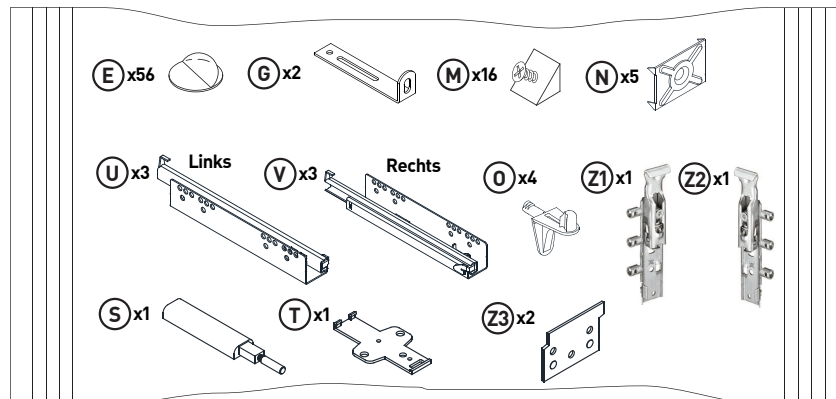

Beutel no.12 F