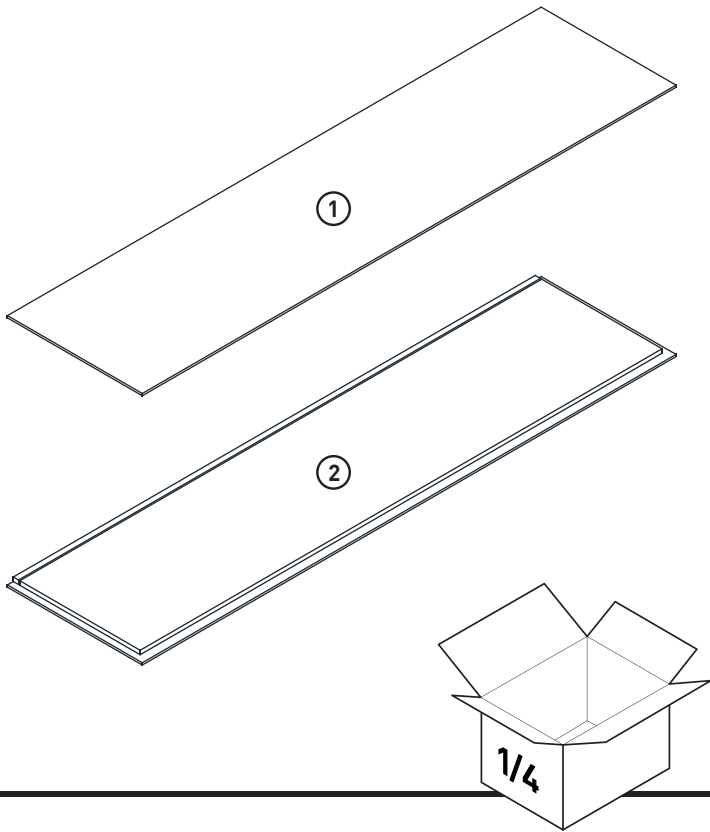

SIDEBOARD

LeHF 1-2-3-4 MODUL F

1660x420x730mm

SERVICEKARTE

Beutel no.1 F

Beutel no.2 F

Beutel no.3 F

Beutel no.4 F