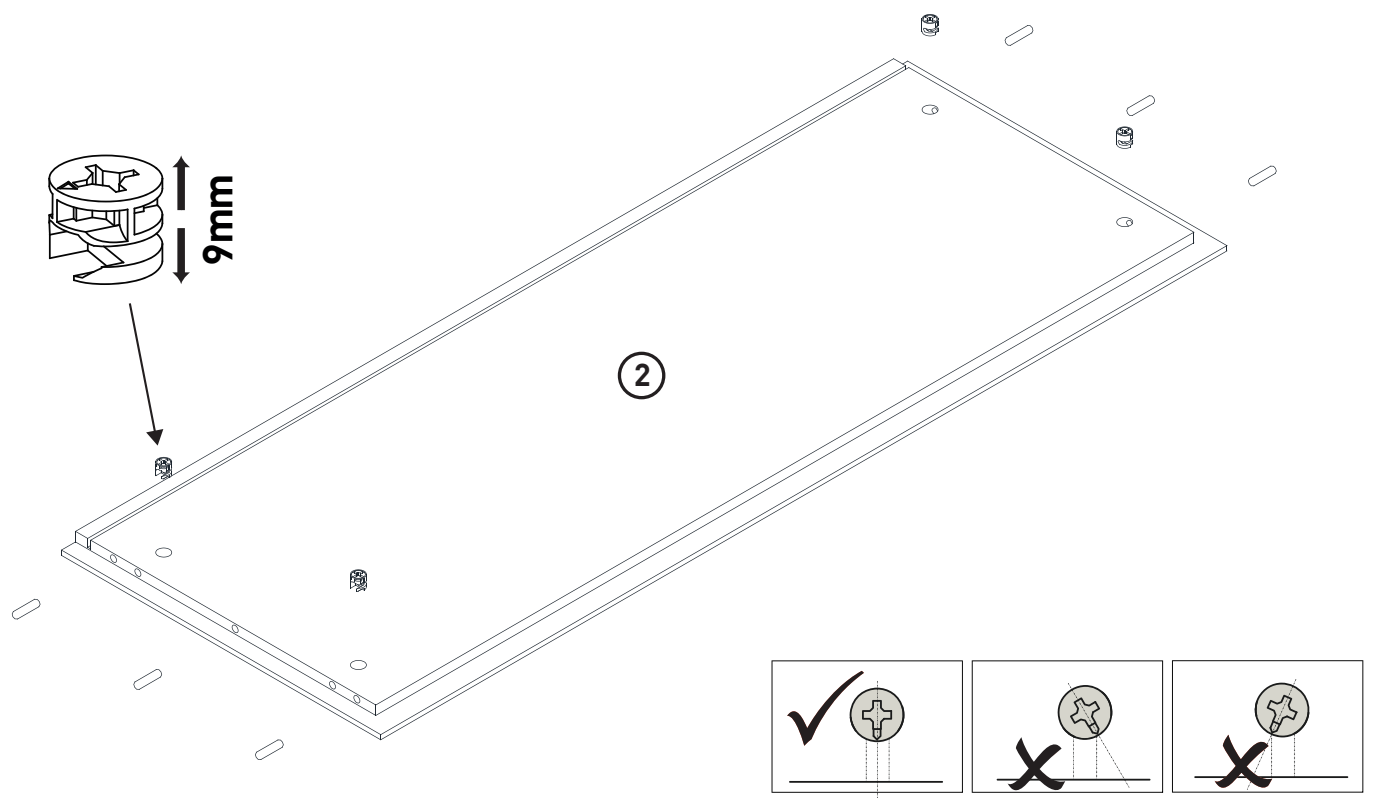

2

(A) x6 $\varnothing 8 \times 30$ (D) x4