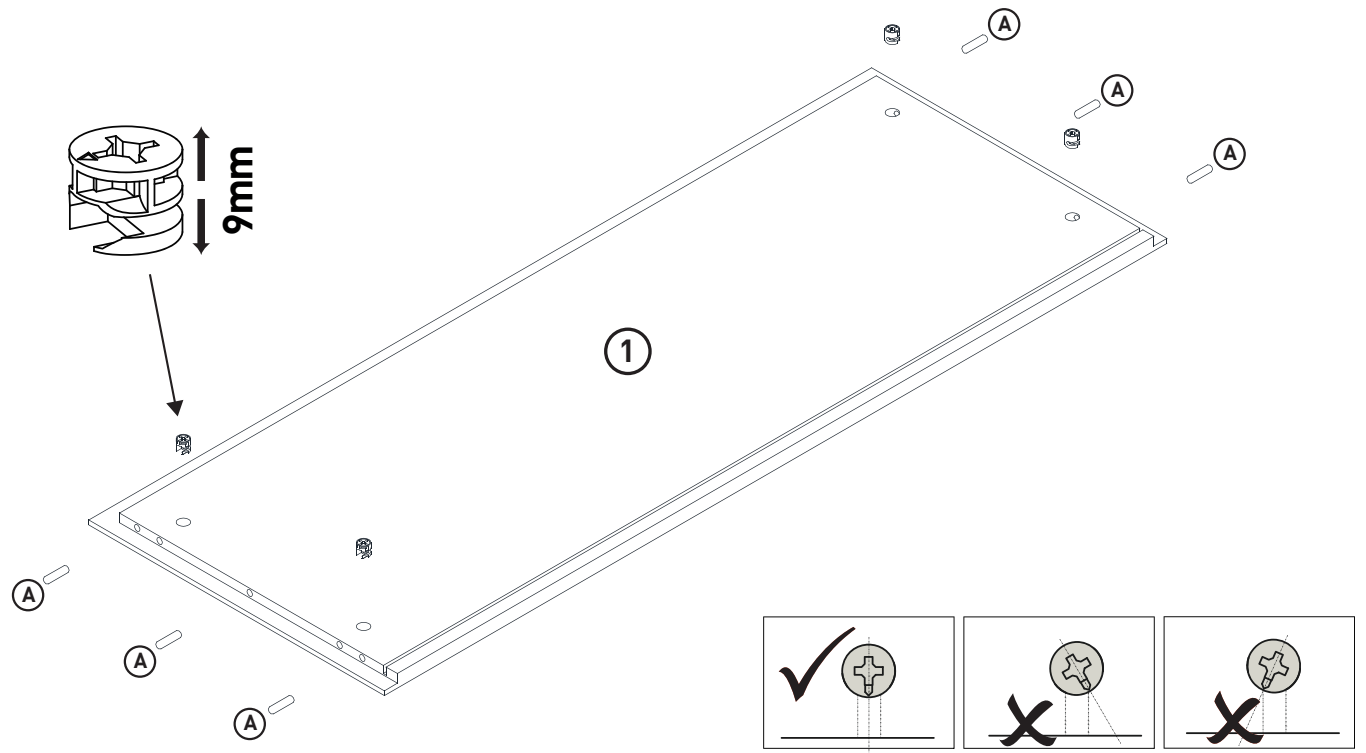

1

(A) x6 $\varnothing 8 \times 30$ (D) x4