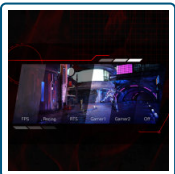

1500R Curved

Curved design wraps around you putting you at the center of the action and provides an immersive gaming experience.

Low Input Lag

Unleash your reflexes by switching to the AOC Low Input Lag mode. Forget graphical frills: this mode rewires the monitor in favour of raw response time, giving the ultimate edge in hair trigger stand offs.

G-menu

AOC G-Menu is a free tool that you can install on your PC to have complete customization paired with maximum convenience for any AOC or AGON monitor

6 Games mode

Tailor your display to the game with a click of a button. Switch settings between in-built presets for FPS, racing, or RTS games, or customise your own ideal conditions and save them. The AOC Settings KeyPad makes switching profiles or adjusting features quick and easy.

Exterior

Monitor colour	Black Red
Bezel Type	Frameless
Removable Stand	✓

Ergonomics

Vesa Wallmount	100x100
Tilt	-3.5±1.5~21.5±1.5 °

Multimedia

Built-in Speakers	5 W x 2
Audio output	Headphone out (3,5mm)

Connectivity and Multimedia